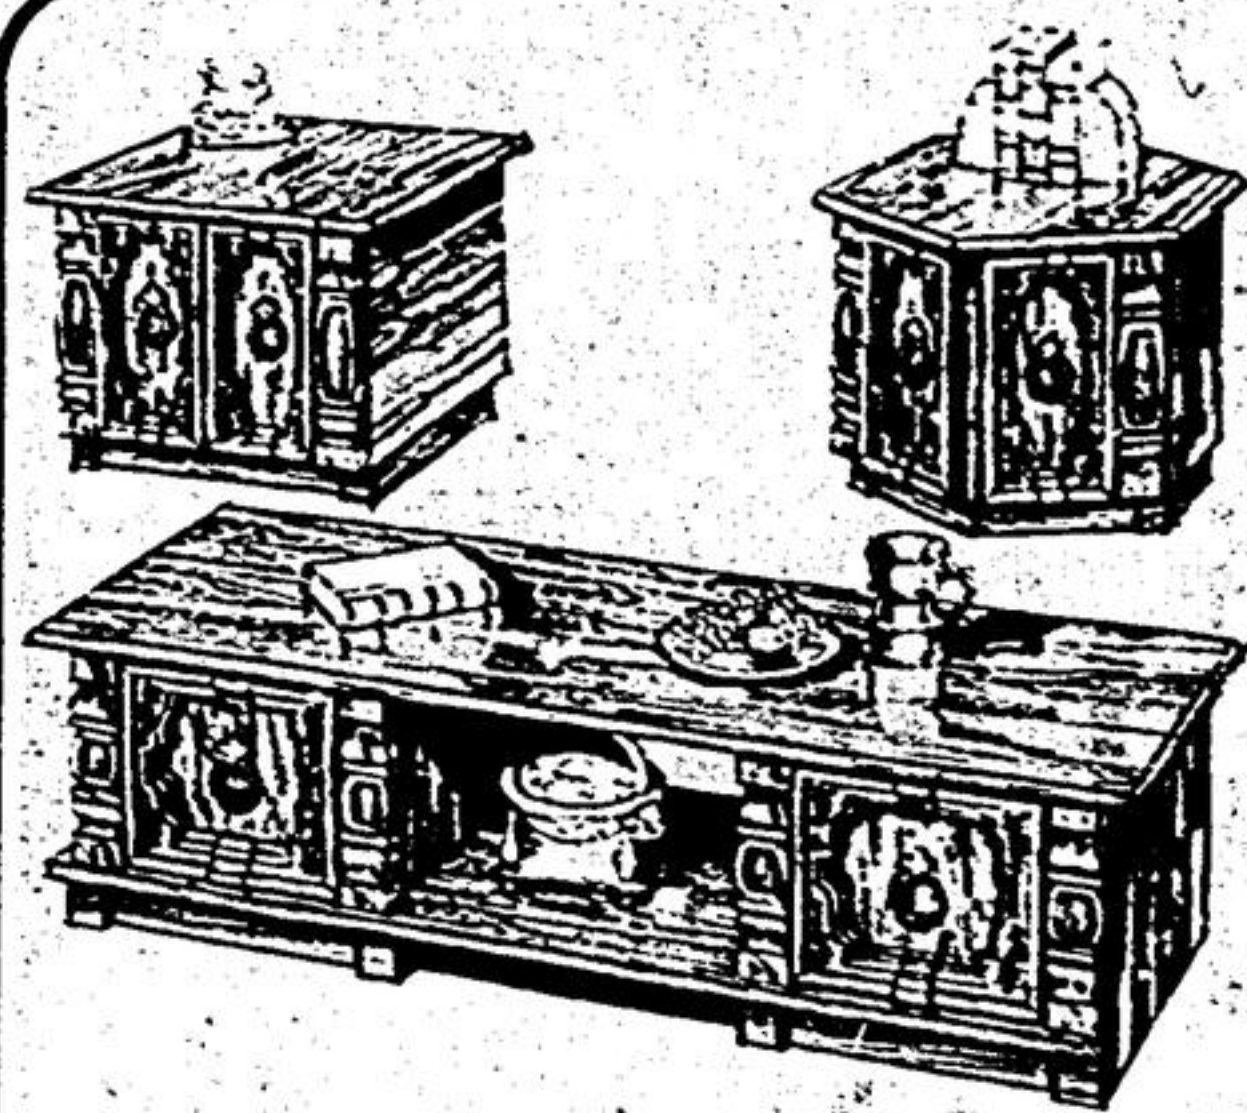

Traditional Accent Tables

$70¹³ each

Pecan vinyl veneer. HEXAGON COMMODE 27" x 27" x 19" high • SQUARE COMMODE 24" x 24" x 19" high • COCKTAIL 54" x 20" x 15" high.