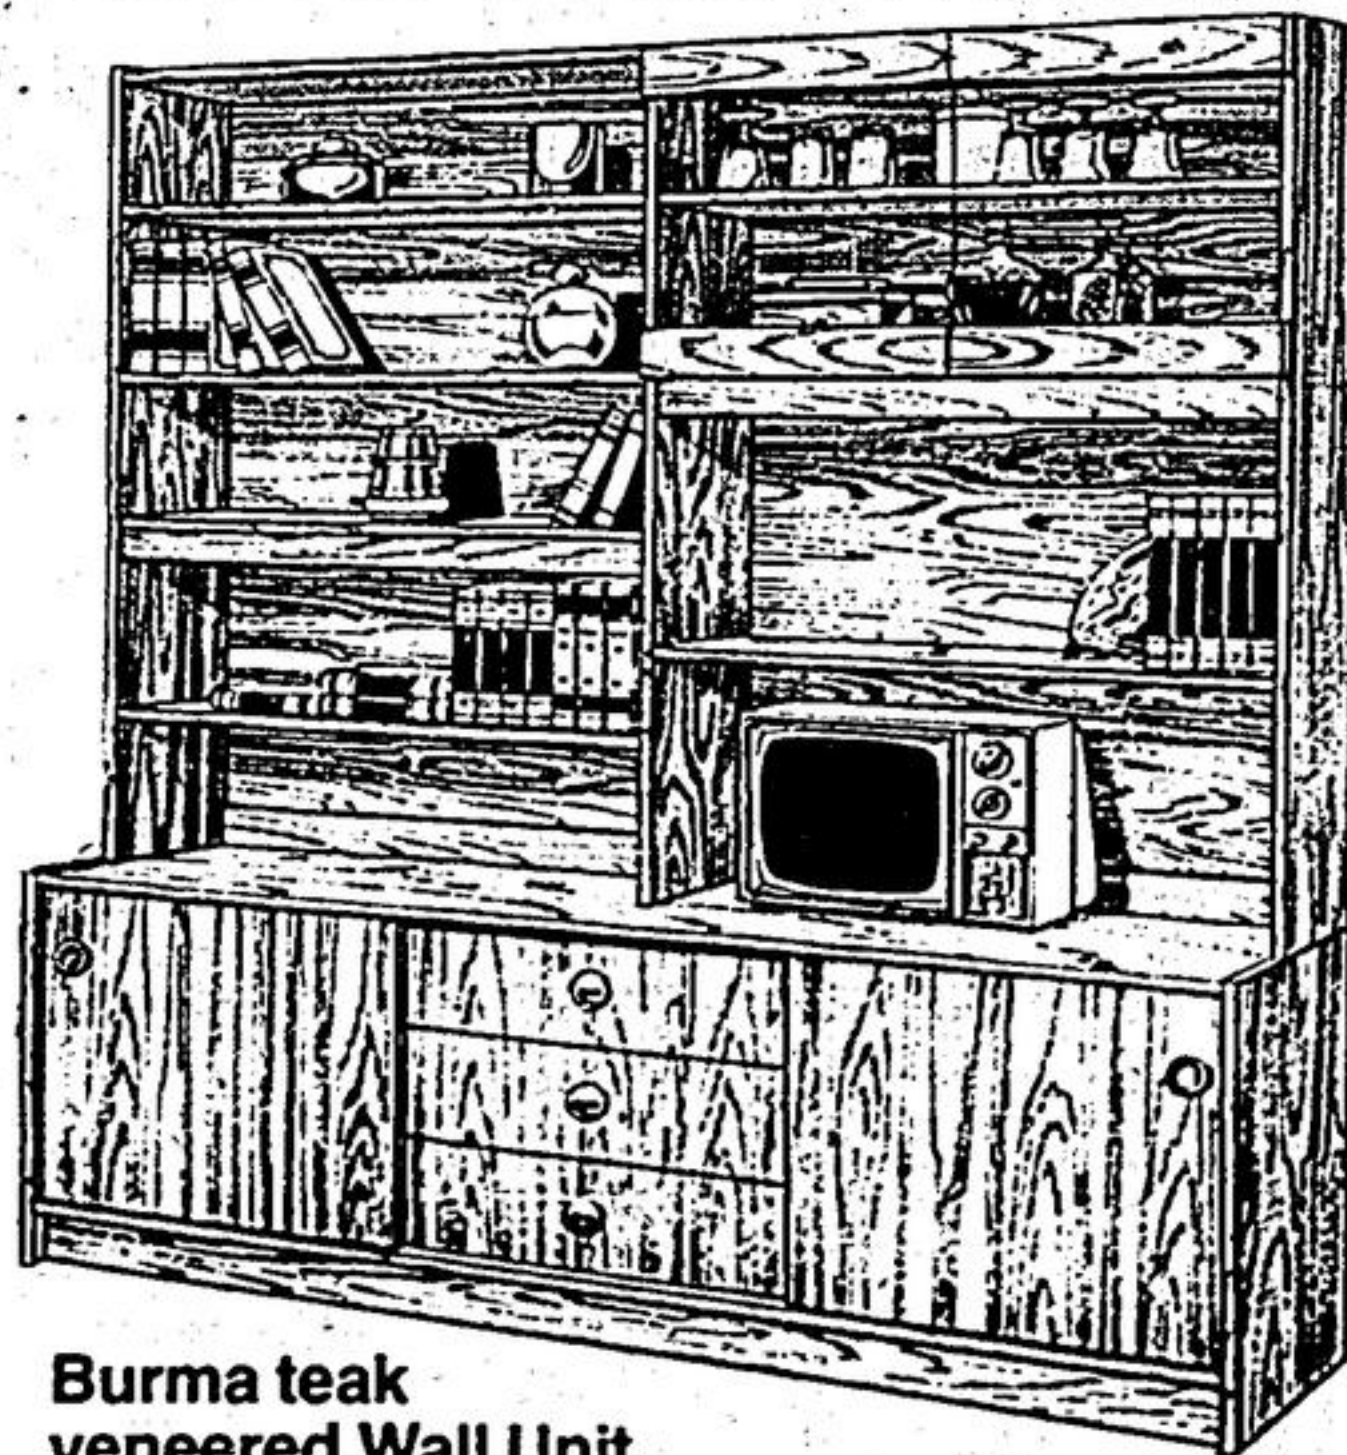

\$223⁸⁸

Traditional Wall units

Pecan finish. Each unit measures 30 1/4" x 15 1/2" x 72".

Droplid bookcase Open bookcase

2 dr. bookcase

\$145⁷⁹

\$111⁴⁹

\$128⁶³

Burma teak veneered Wall Unit

Contemporary styling with oiled finish. Top section 72" x 12" x 48". Lower section 72" x 19" x 23". Complete.

\$428⁰⁷

Chrome tables, smoked glass tops

A. ÉTAGÈRE 29" x 15" x 71" **\$127⁴⁶**