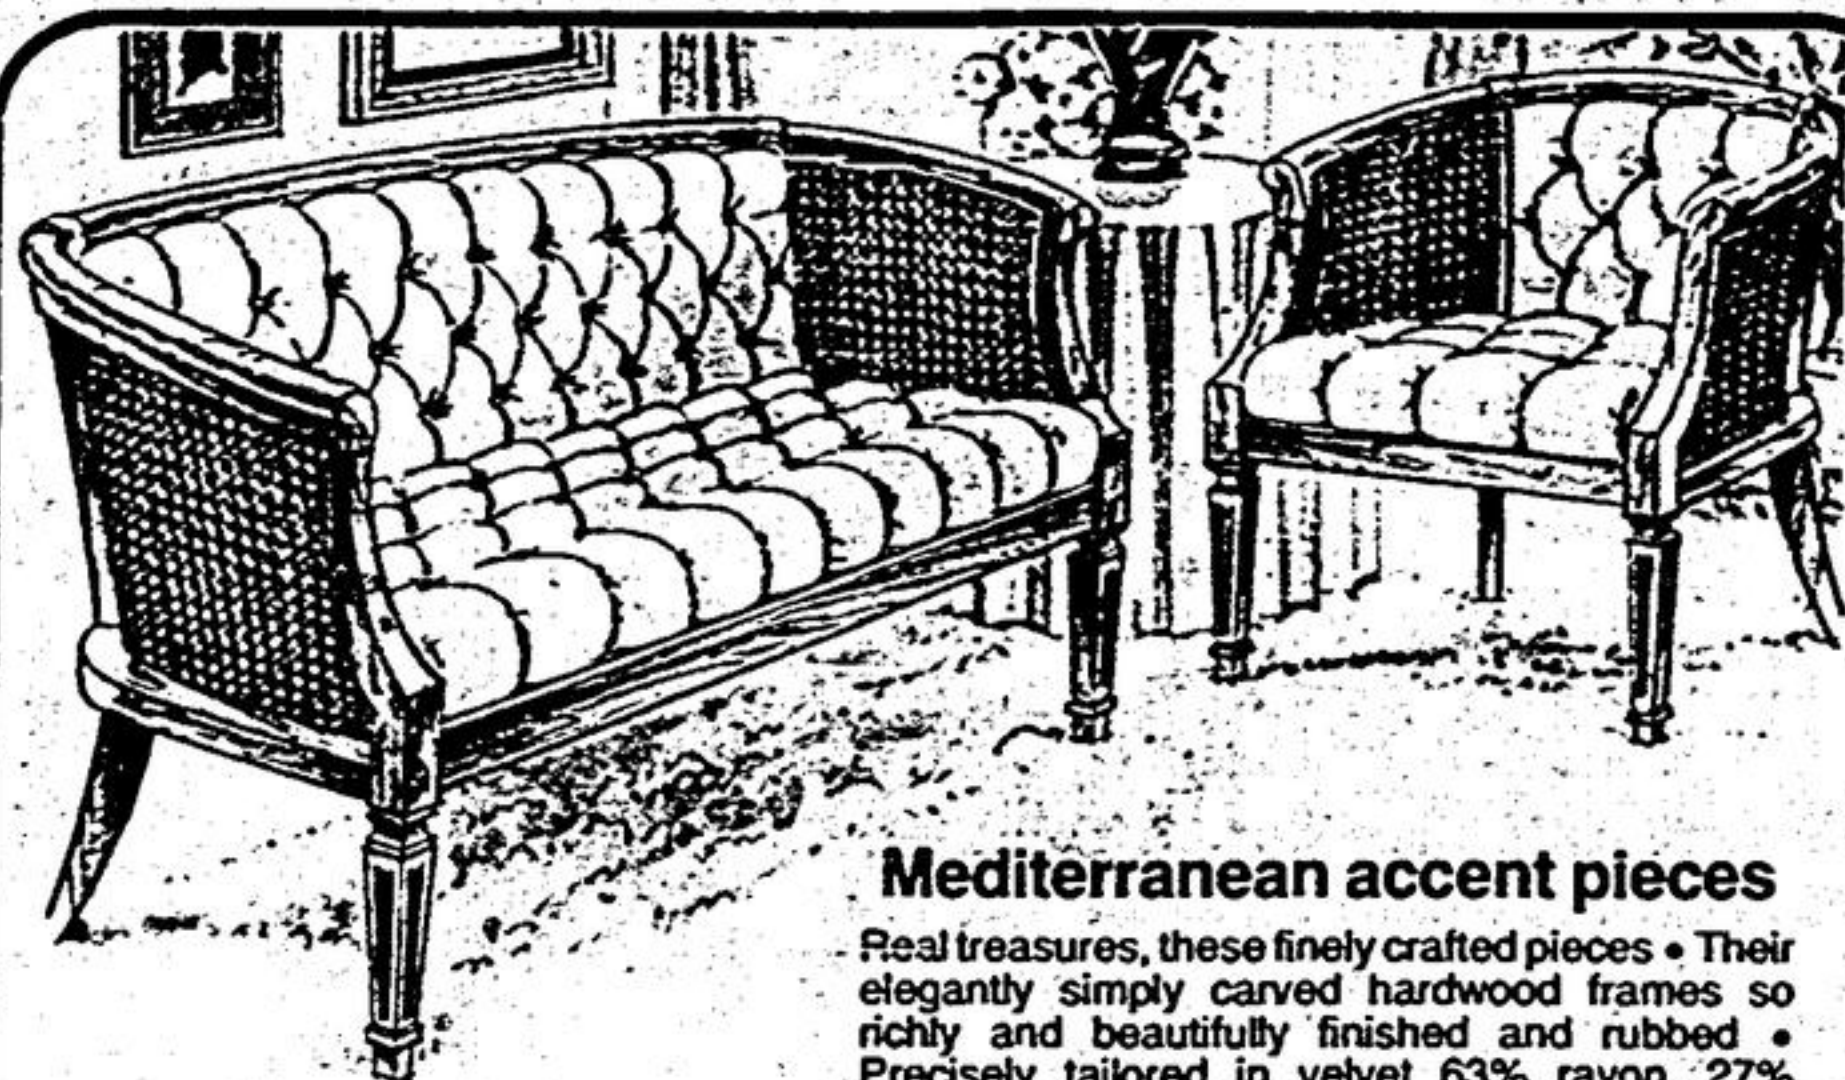

Traditional Curio Cabinets

Royal brown finish with aspen veneers. 25" x 11" x 71". Glass shelves and light

\$224⁴⁰ each

Mediterranean accent pieces

Real treasures, these finely crafted pieces • Their elegantly simply carved hardwood frames so richly and beautifully finished and rubbed • Precisely tailored in velvet 63% rayon, 27% cotton.