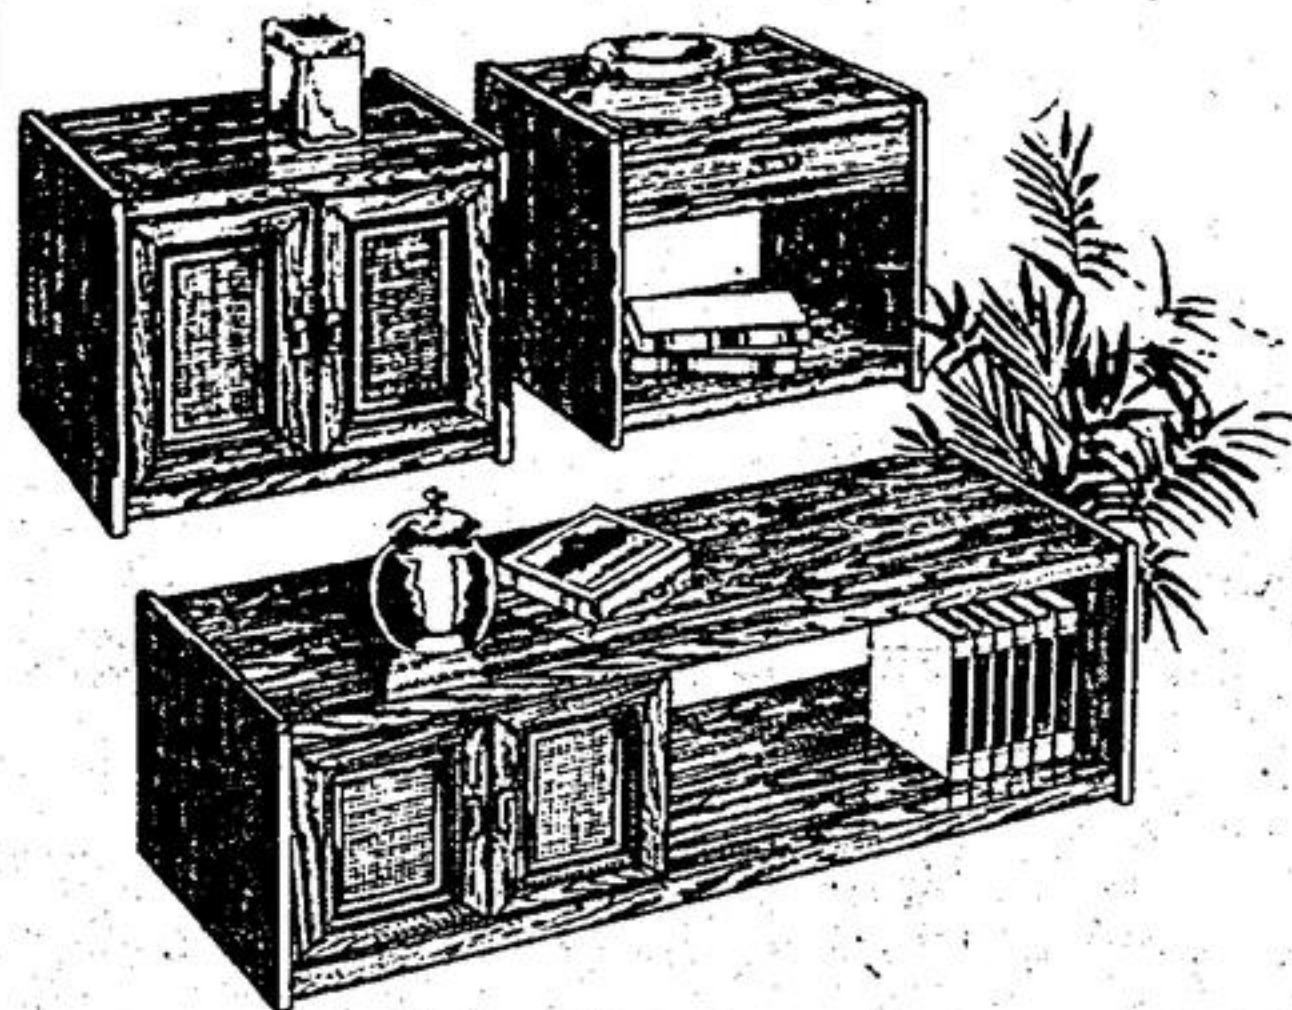

Contemporary Accents

Grained pecan vinyl finish, simulated brass and cane trim. Cocktail, open and square commodes.

$95²⁹ each