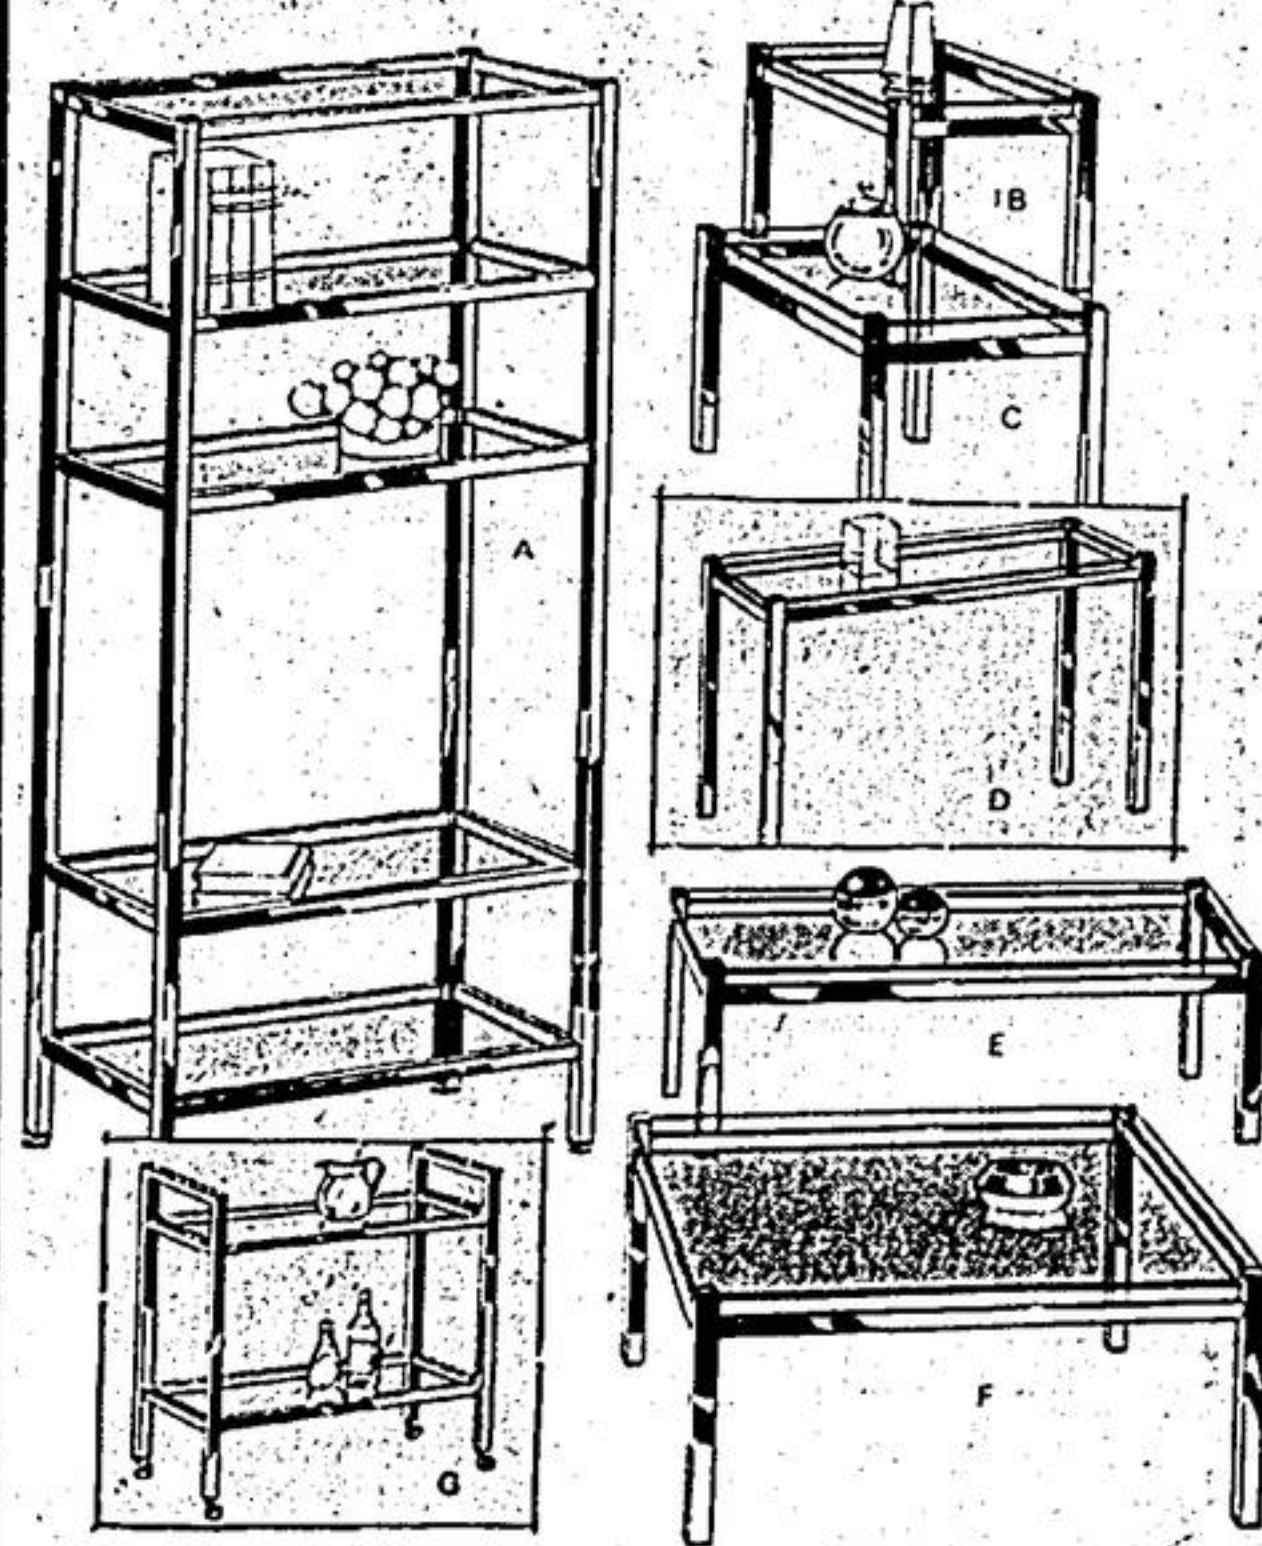

\$223⁸⁸

Traditional Wall units

Pecan finish. Each unit measures 30 1/4" x 15 1/2" x 72".

Droplid bookcase Open bookcase

2 dr. bookcase

\$145⁷⁹

\$111⁴⁹

\$128⁶³

Burma teak veneered Wall Unit

Contemporary styling with oiled finish. Top section 72" x 12" x 48". Lower section 72" x 19" x 23". Complete.

\$428⁰⁷

Chrome tables, smoked glass tops

A. ÉTAGÈRE 29" x 15" x 71" **\$127⁴⁶**

B. BUNCHING TABLE 20" x 20" x 15 1/2" **\$64⁵⁶**

C. LAMP TABLE 20" x 26" x 20" **\$71⁵⁴**

D. SOFA TABLE 54" x 17" x 28 1/2" **\$92⁵¹**

E. COCKTAIL Table 48" x 20" x 15 1/2" **\$75⁰³**

F. SQUARE COCKTAIL 36" x 36" x 16" **\$92⁵¹**