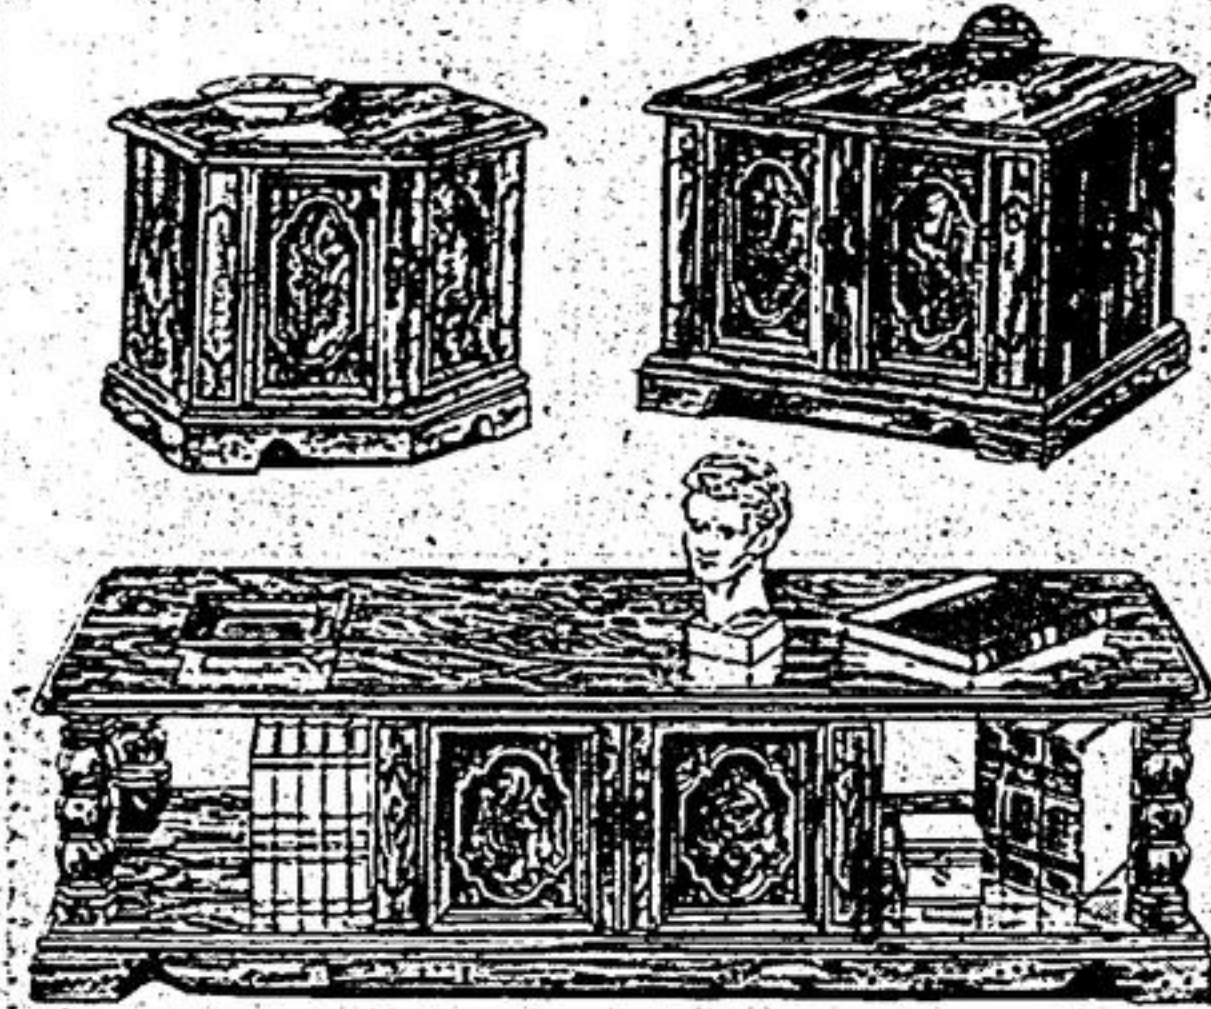

Mediterranean Accents

Hexagon or Square commodes.

$124⁷⁴

Pecan finish, Cocktail Table.

$132⁵²