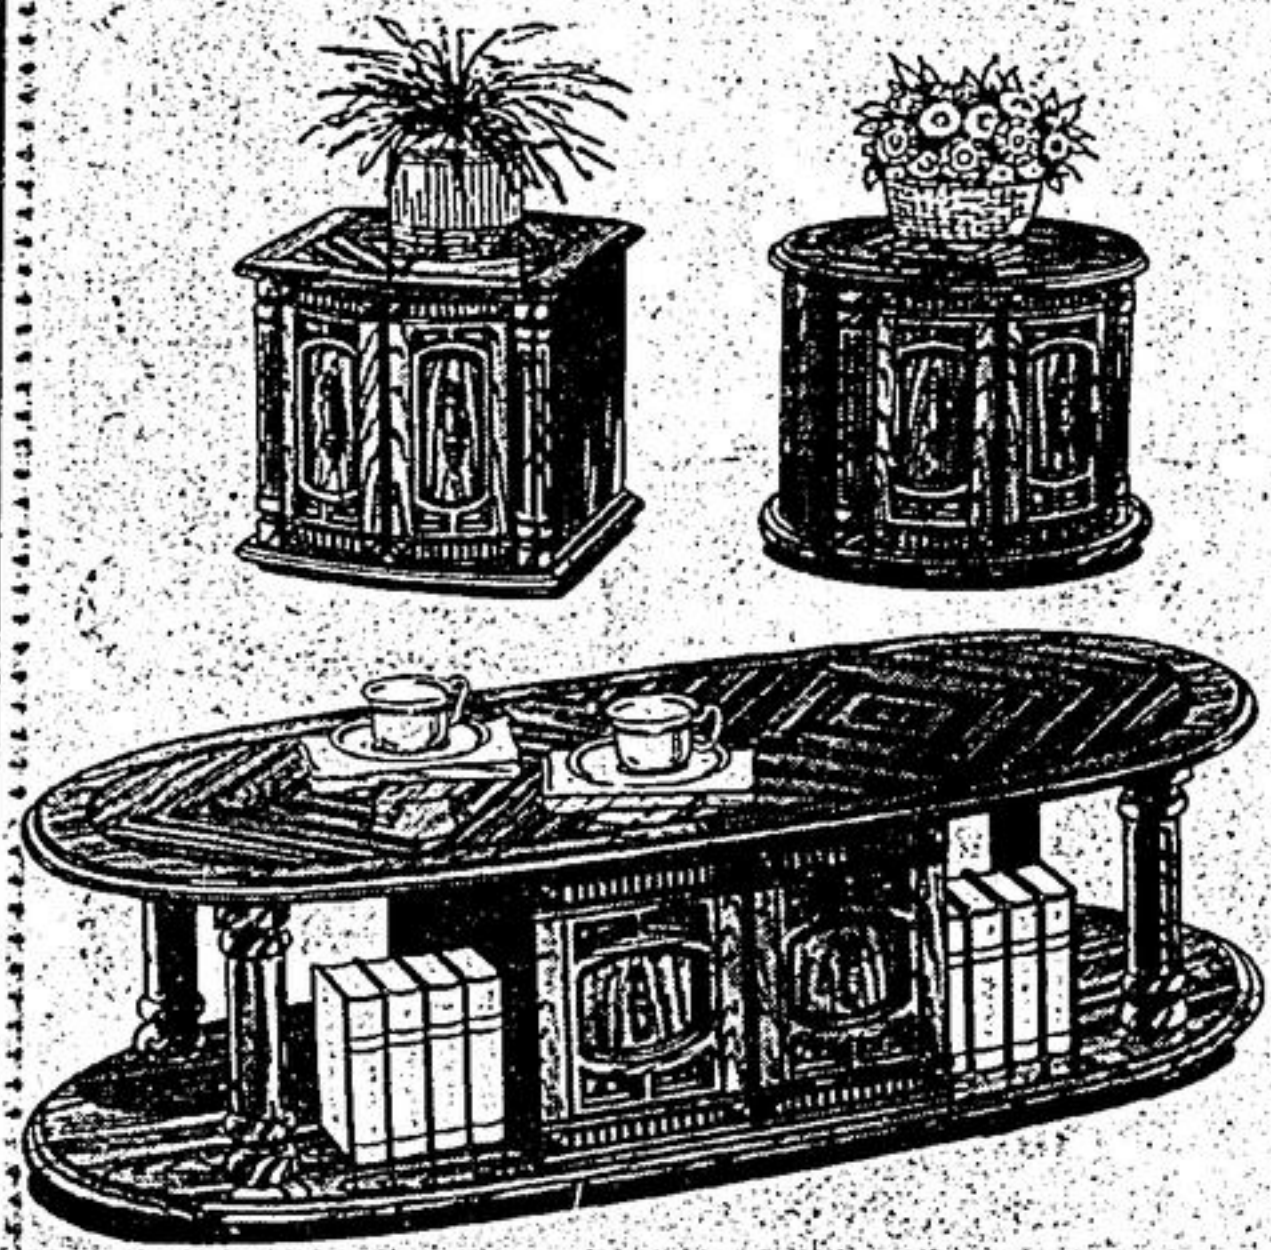

Traditional with cherry finish

Cherry diamond matched veneer effect with Cherry Engraved borders. Oval Door Cocktail Table, Oval Door Commode and Round Door Commode.

$137¹⁵ each