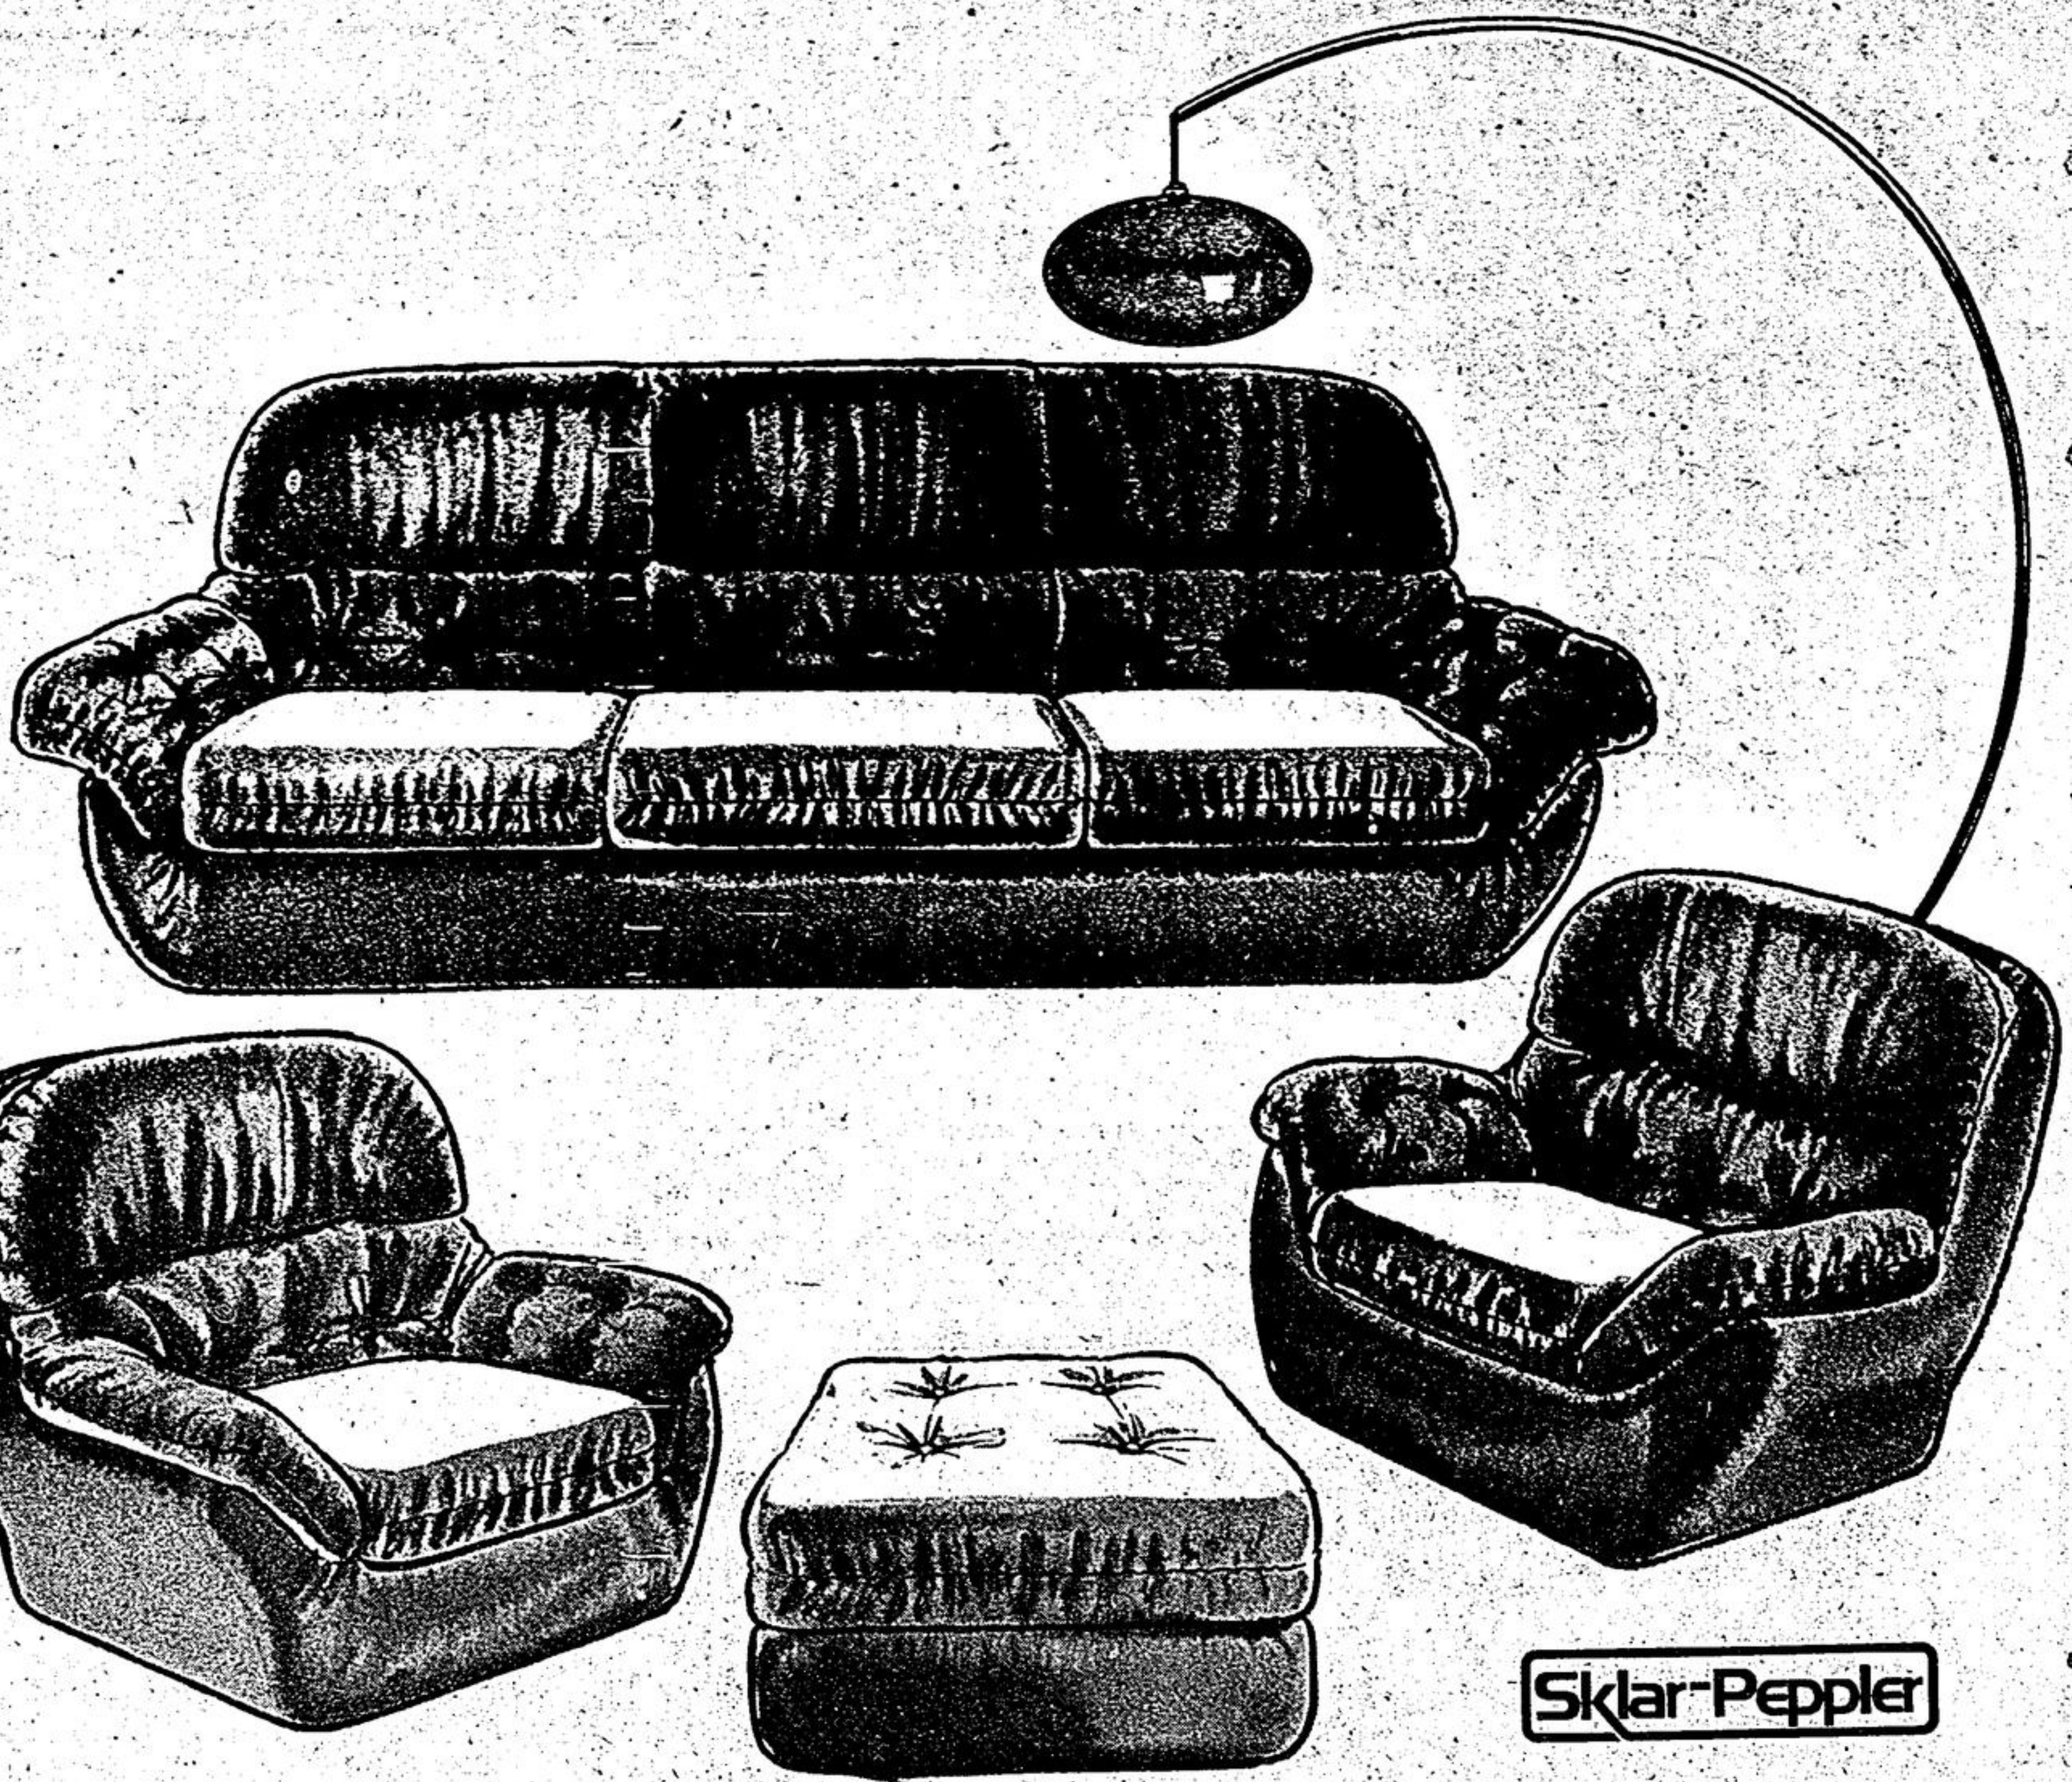

Outstanding savings on Sklar-Peppler sofa, chair, ottoman and swivel chair.

Functional contemporary furniture in rich brown Dupont orlon acrylic velvet. Dacron wrapped, foam reversible seat cushions. Overstuffed, padded foam backs and arms designed for maximum comfort. Moulded, expanded styrene frames. 89 inch sofa, chair, ottoman and comfortable swivel chair, at this low price.

\$797⁴⁴

Chrome Arc Lamp — 18" acrylic shade. 84" chrome frame. **\$99**

Items selected for this circular are either specially reduced, purchased, or are samples of our everyday, low, honest values. All sale prices in effect while quantities last.

Sklar-Peppler

Modern Swing chairs
Can be grouped together to make loveseats, sofas or sectionals. Extra thick, billowy soft seat and back in assorted covers. Chrome plated tubular steel frames.

Elegant traditional sofa and chair in velvet, specially priced.

Superb quality and classic styling in champagne acrylic velvet. Rich welt trim and scalloped valance. Armcaps and covered seat decks. Band-saw front and back design. Fortrel polyester wrapped cushions are reversible. Soft spring edges. Matching loveseat available. 88 inch sofa and chair.