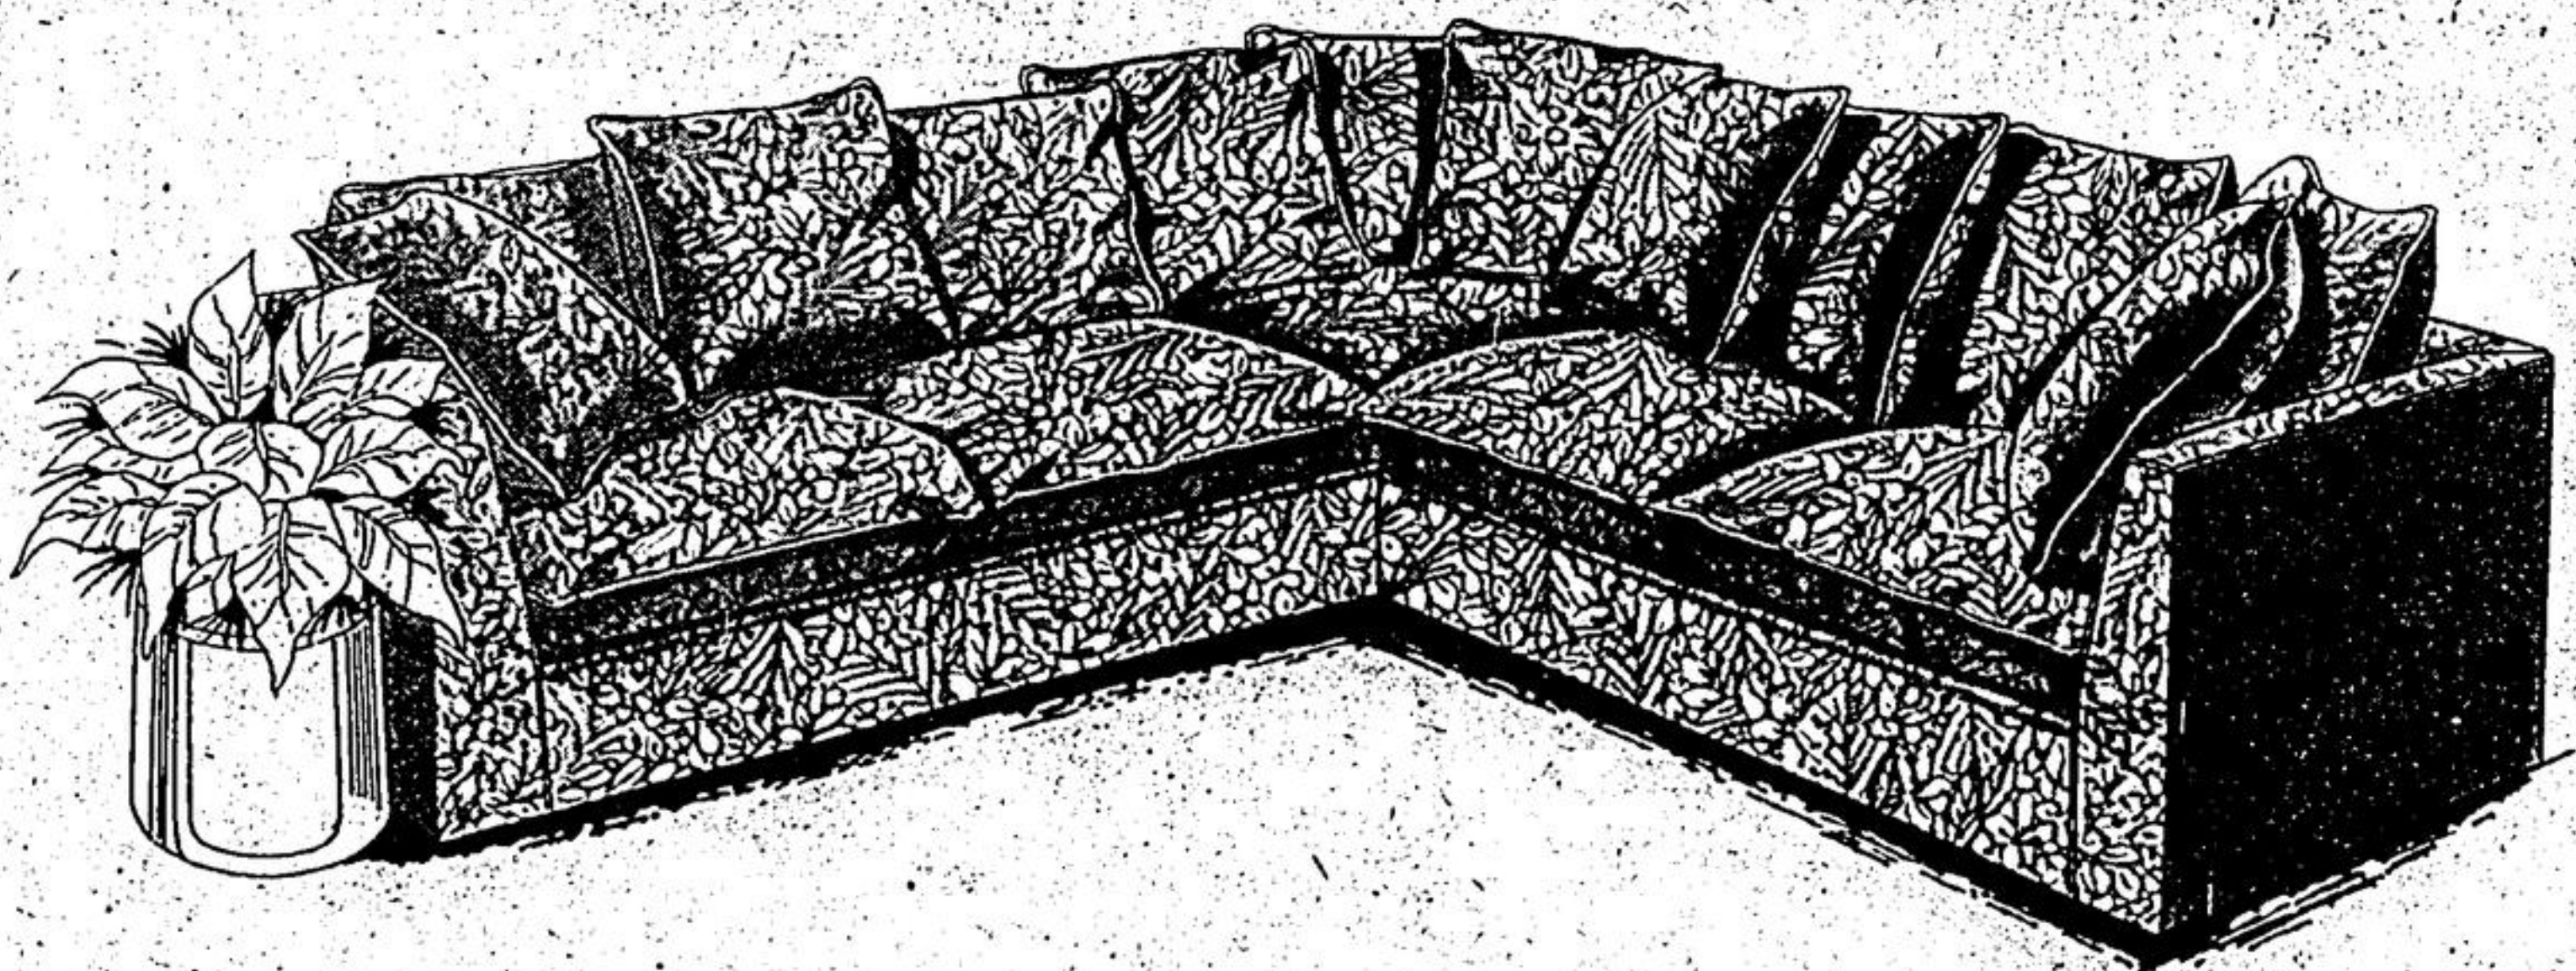

Boston Rockers
Gracefully proportioned for true seating comfort. Early American styling. Handsome antique maple finish. **$44⁸⁶**

Colonial Rockers
Maple finished hardwood construction arrow-back style. **$59⁹⁷**

Platform Rockers
Smart tweed olefin covers. House of Braemore. Standard Division. Coil spring construction. **$68⁸⁶**

Sklar-Peppler Swivel Rockers
Your choice of two charming traditional designs in rich orlon velvet. Reversible foam filled T-cushions. Foam padded arms and backs. Arm caps included. **$179⁹²** each