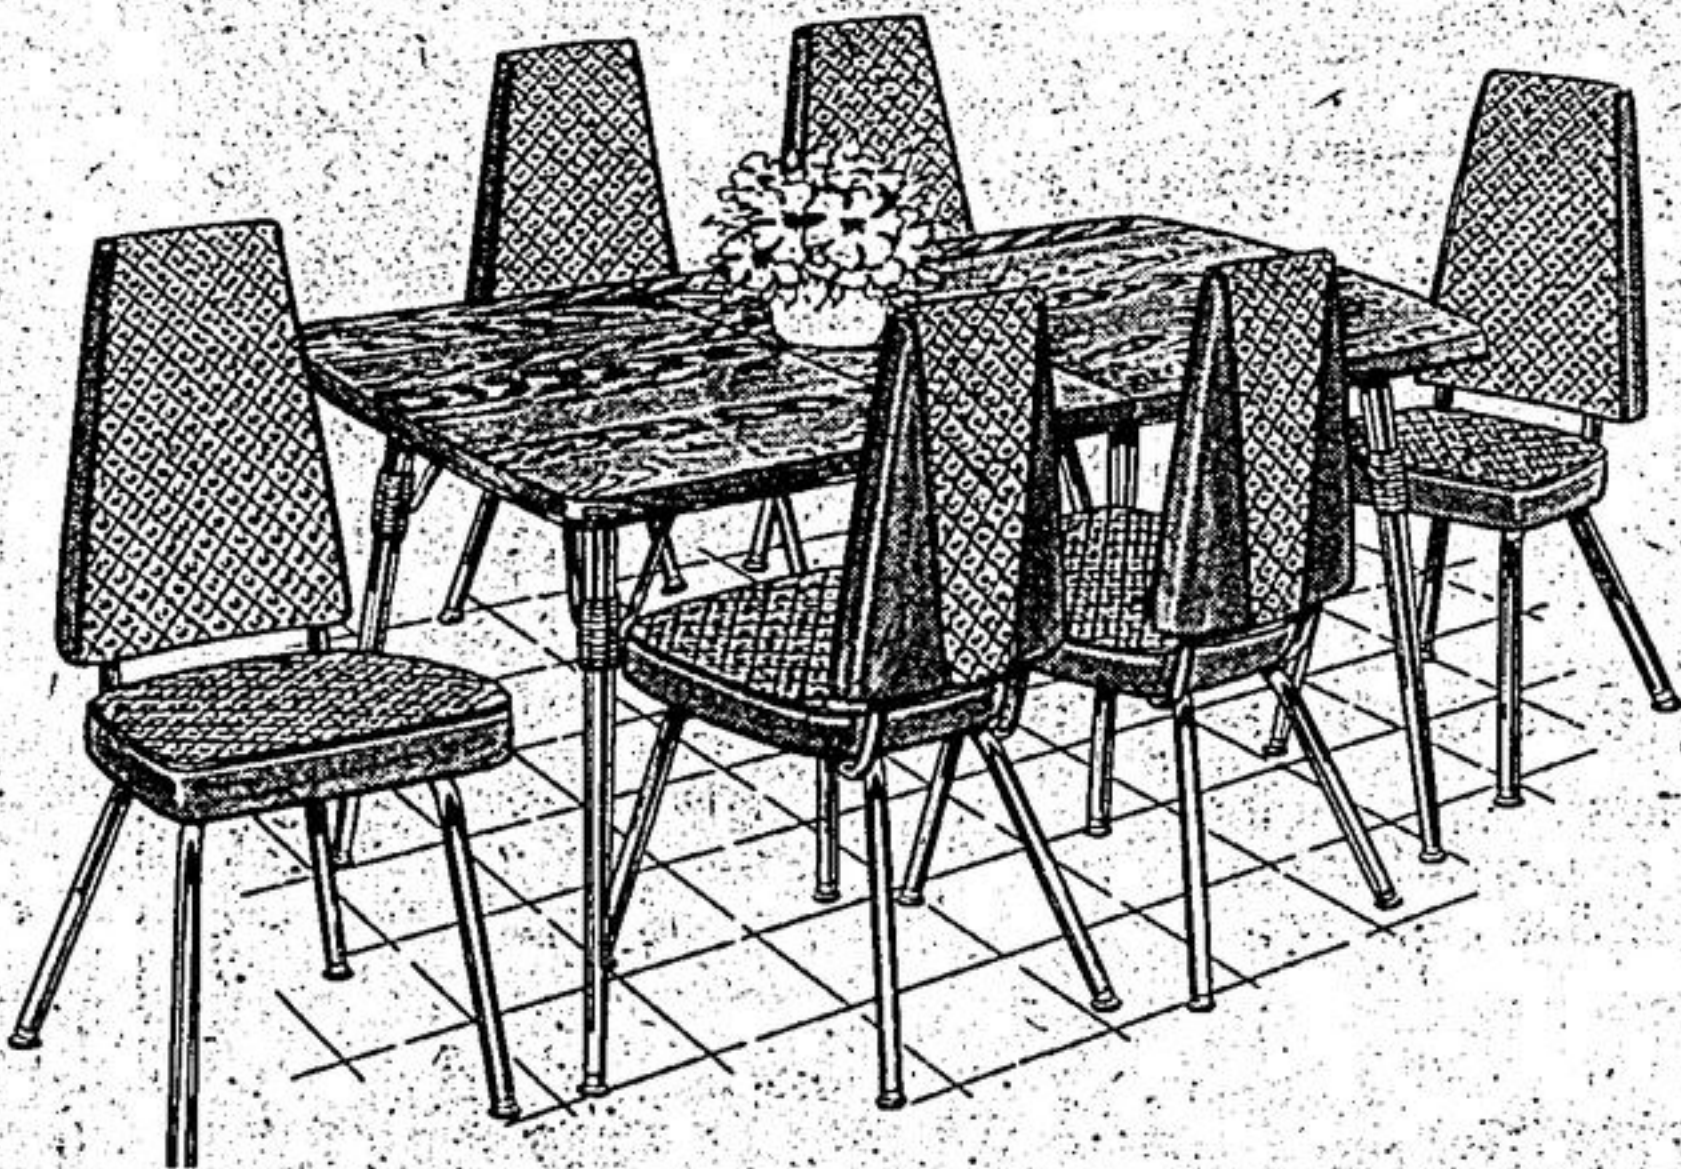

7 pce. dinettes

36" x 48" pine arborite top table opens to 60 inches. Six high back chairs in patterned vinyl with brown trim.

$148⁸⁶