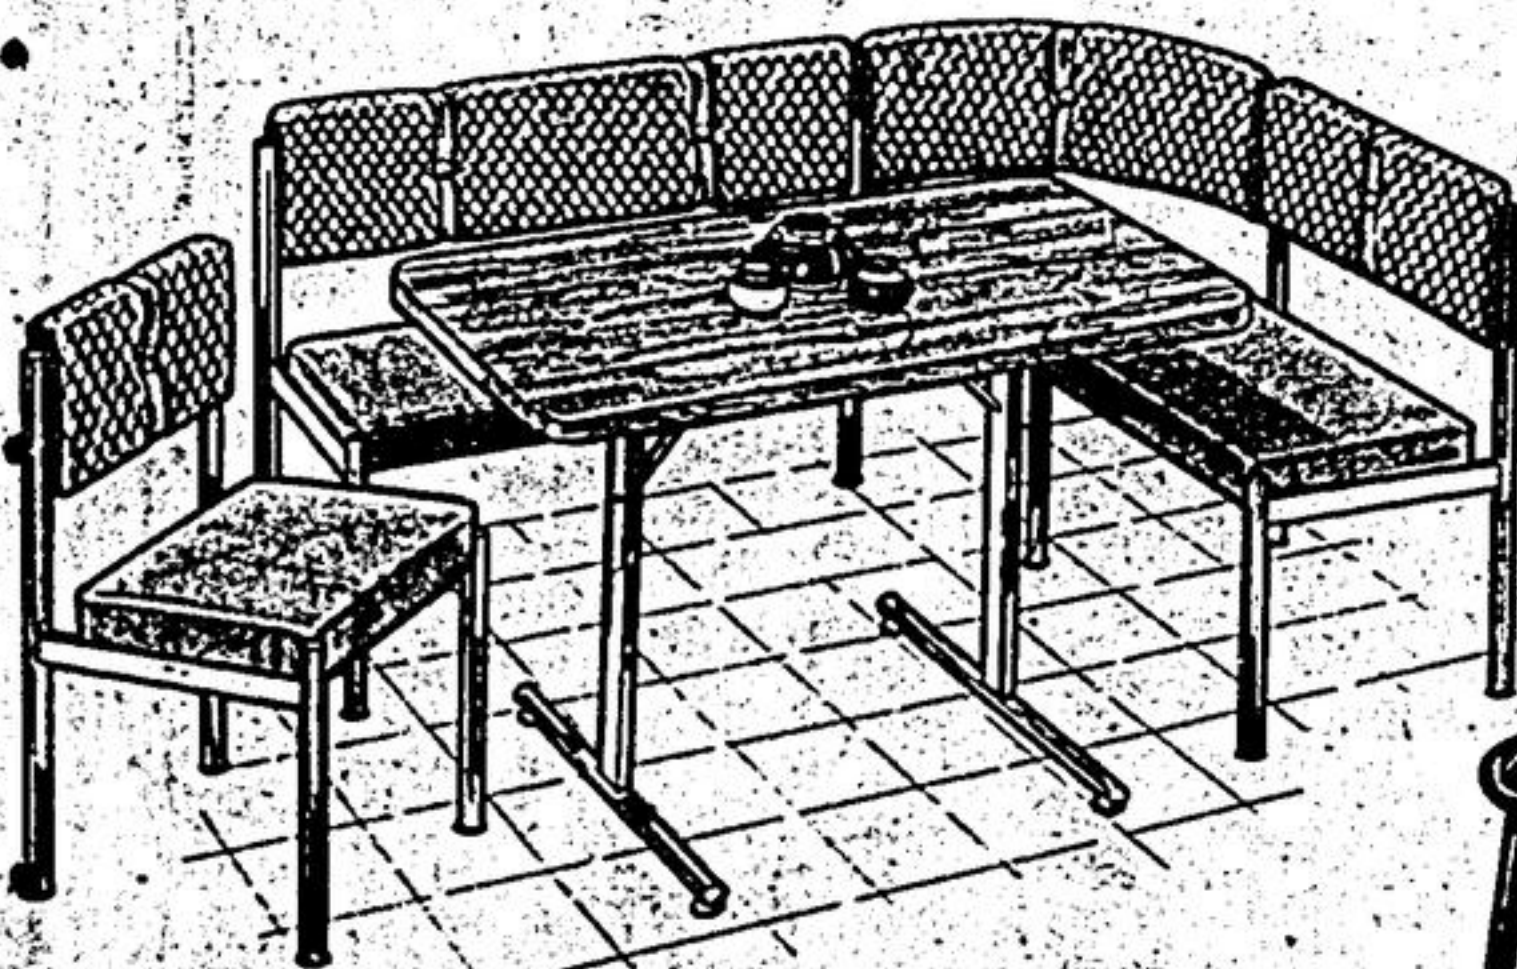

\$148⁹⁵

Liberty 5 pce. Swivel caster group

Four bucket style armchairs will swivel or roll, Cocoa brown vinyl. 36" x 48" pecan formica top table opens to 60" with double pedestal base.

Quality Liberty construction.

\$358⁷⁶

All items exactly as illustrated.

Liberty 3 pce. Breakfast Nook

Corner bench and chair in brown vinyl. Light plank-top formica 30" x 54" table with trestle base. Seat a maximum number of people in a minimum area.