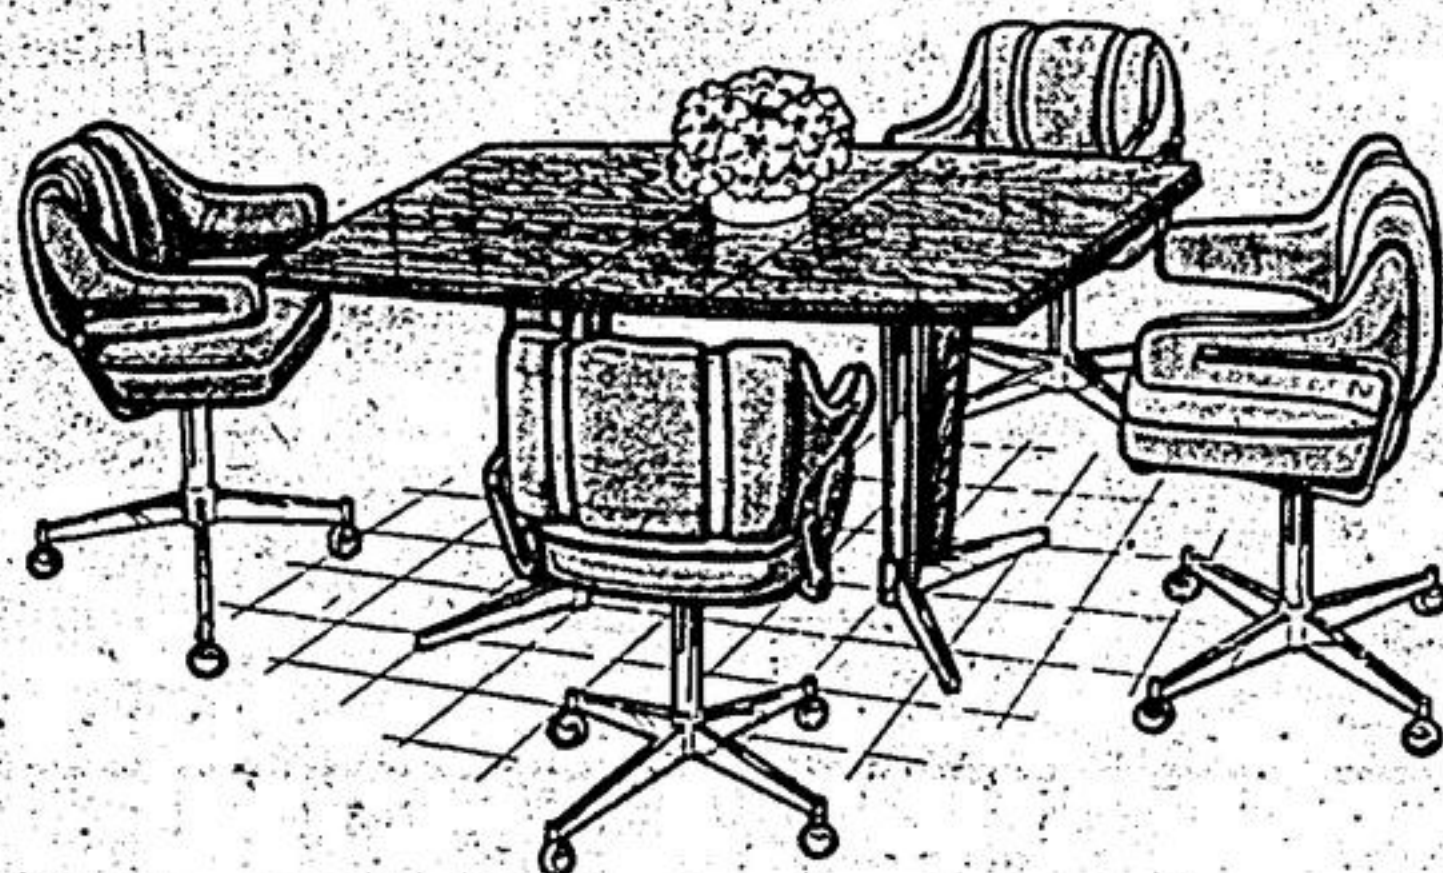

\$148⁹⁵

Liberty 5 pce. Swivel caster group

Four bucket style armchairs will swivel or roll, Cocoa brown vinyl. 36" x 48" pecan formica top table opens to 60" with double pedestal base.

Quality Liberty construction.

\$358⁷⁶

All items exactly as illustrated.

Liberty 3 pce. Breakfast Nook

Corner bench and chair in brown vinyl. Light plank-top formica 30" x 54" table with trestle base. Seat a maximum number of people in a minimum area.