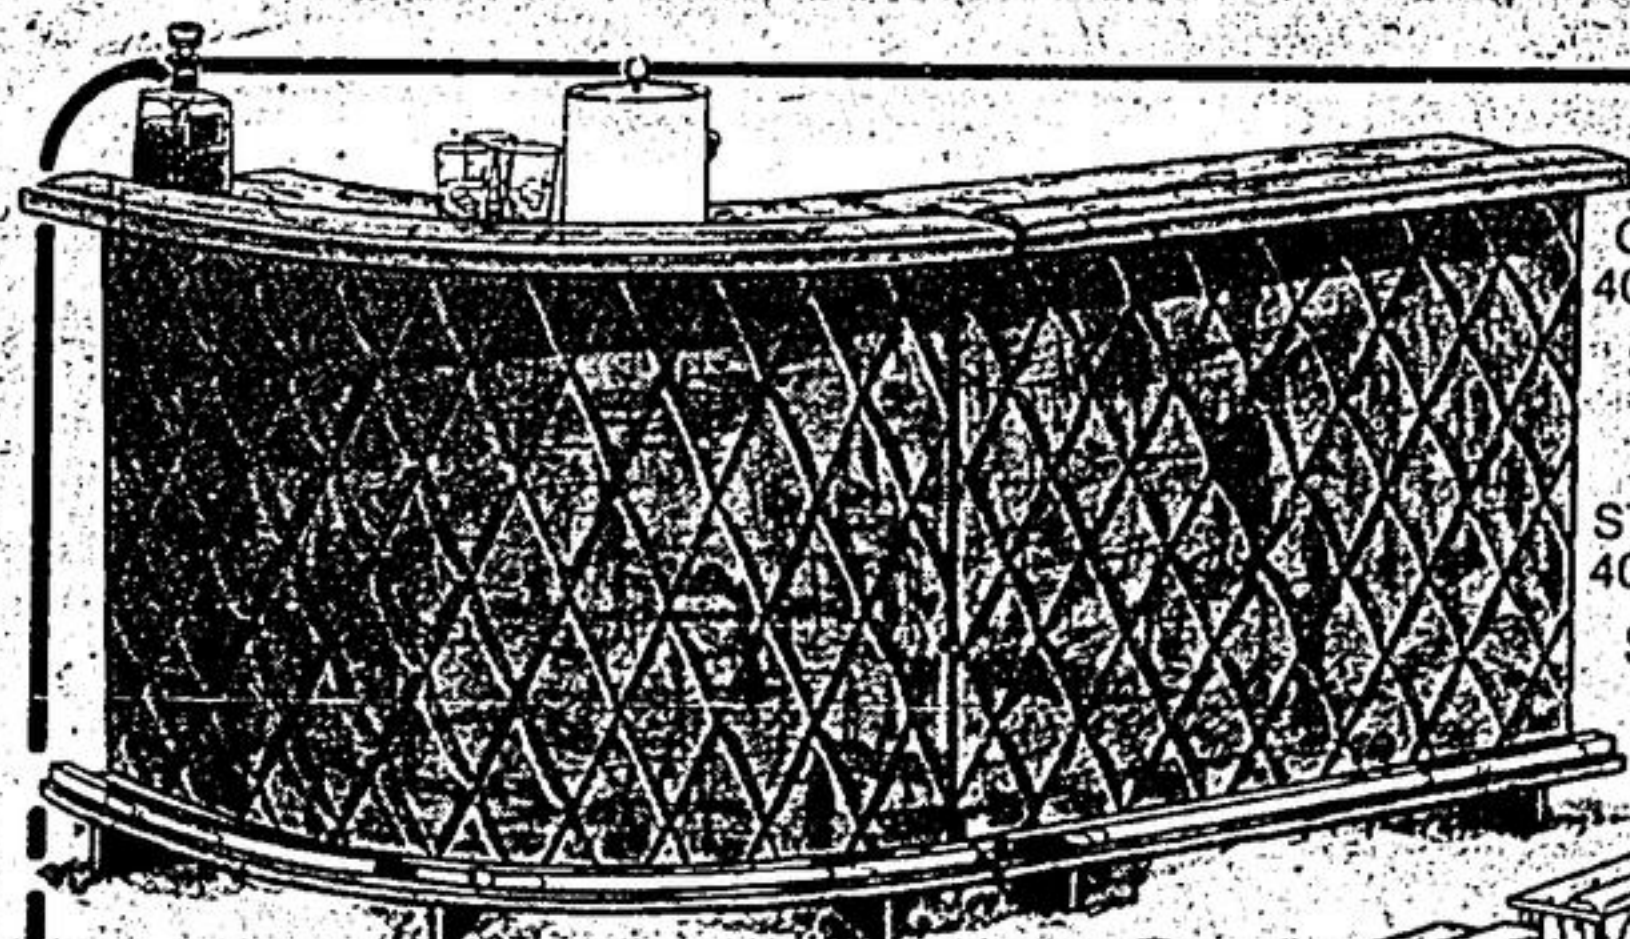

CURVED BAR 40" x 17" x 36 1/2"

$154³⁶

STRAIGHT BAR 40" x 17" x 36 1/2"

$120⁰⁶

Sectional Curved Bar

Each a separate bar, can be used together for one large curved bar. Pecan arborite with quilted leather-brown vinyl.