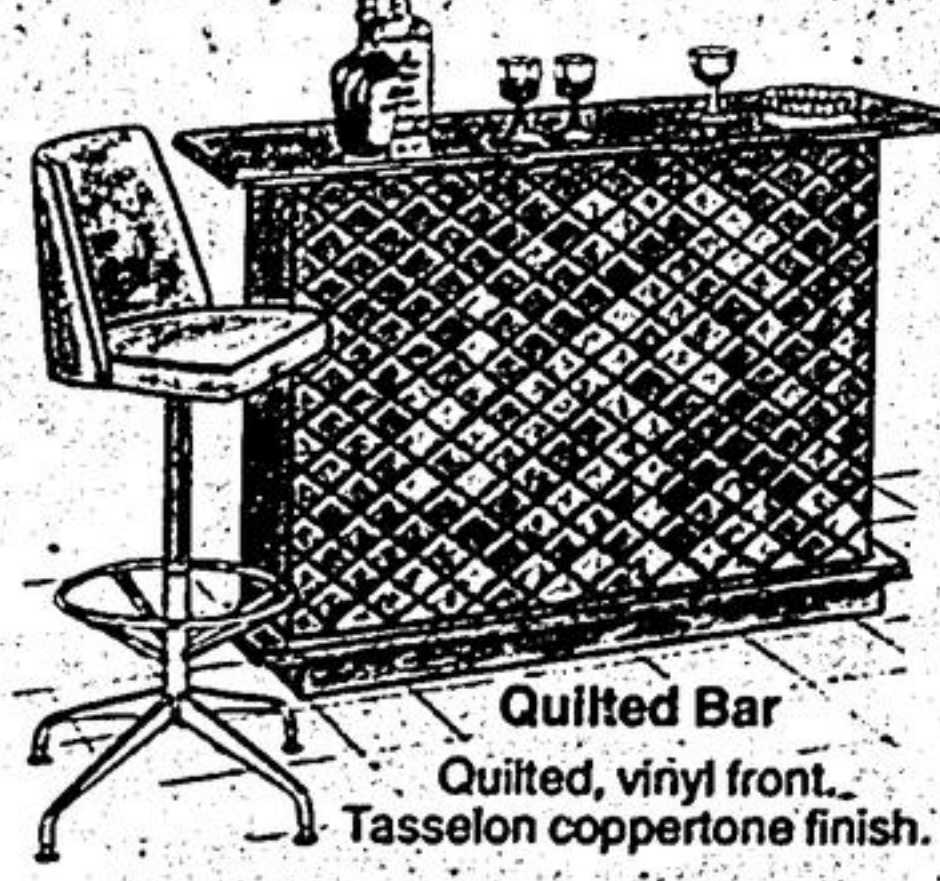

Quilted Bar

Quilted, vinyl front. Tasselon coppertone finish.

Swivel Bar Stool

$28⁷⁷

60-inch bar

$118⁹¹