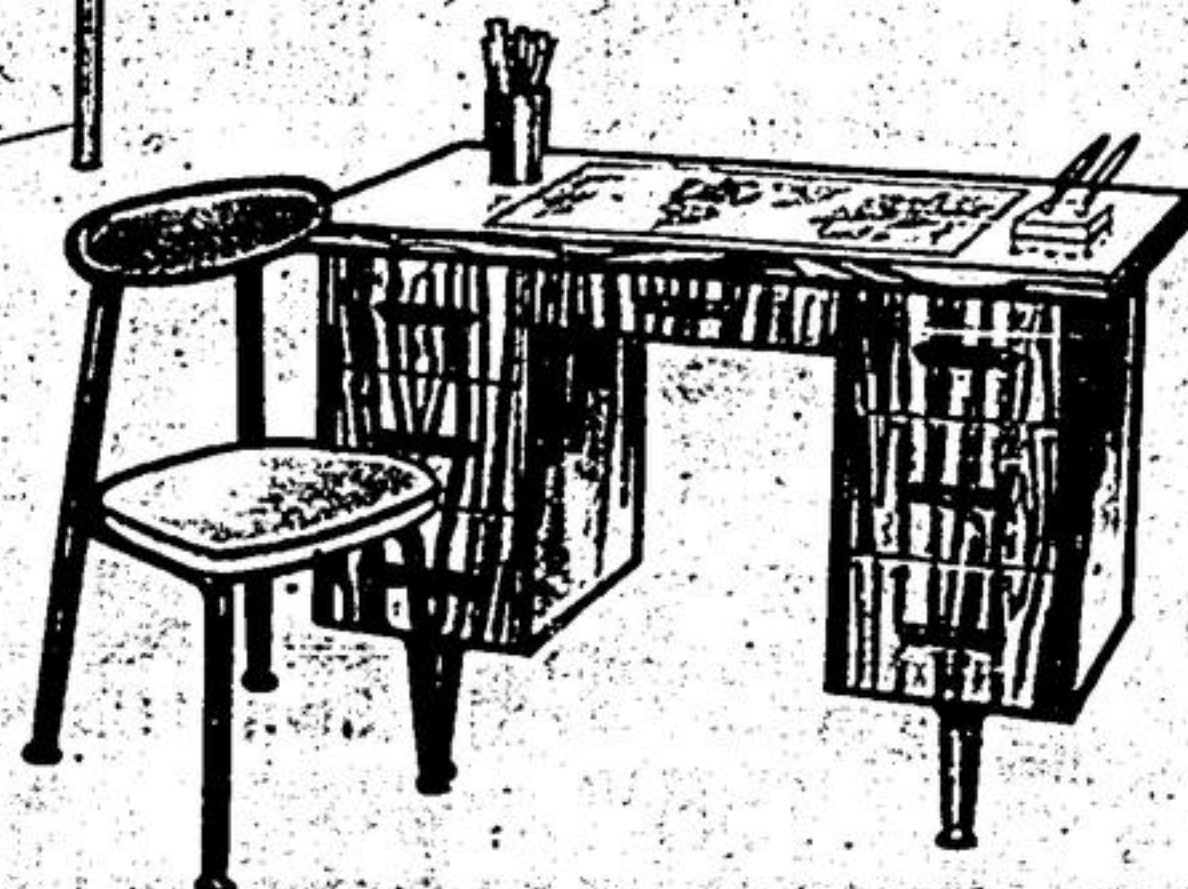

CURVED BAR 40" x 17" x 36 1/2"

$154³⁶

STRAIGHT BAR 40" x 17" x 36 1/2"

$120⁰⁶

Sectional Curved Bar

Each a separate bar, can be used together for one large curved bar. Pecan arborite with quilted leather-brown vinyl.