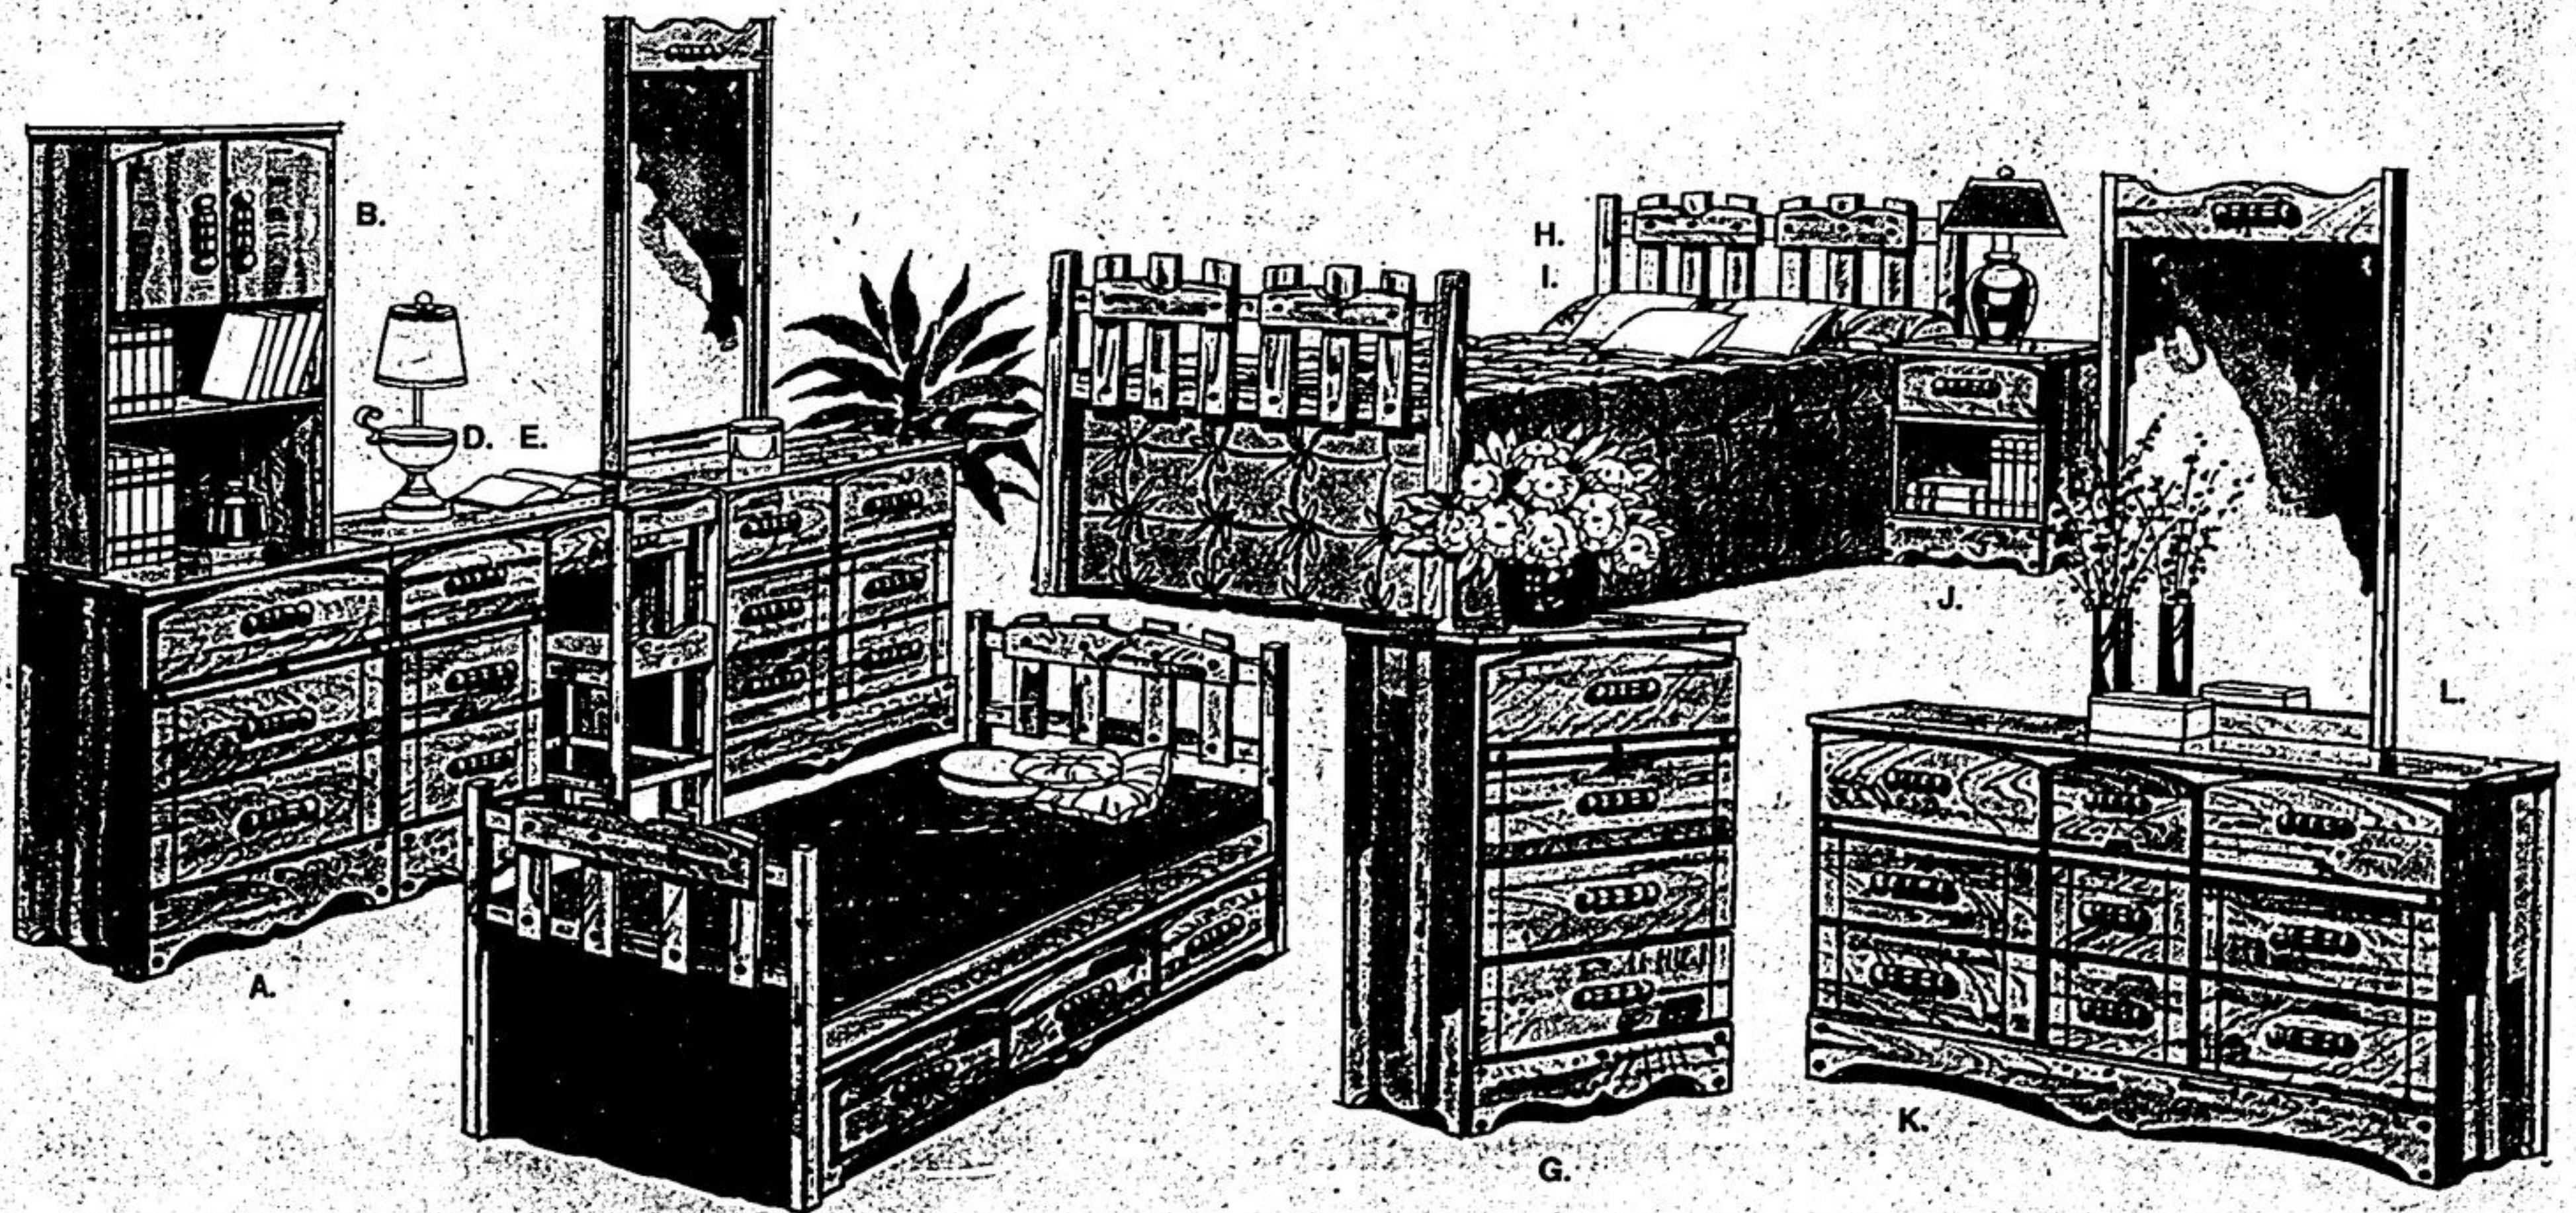

Nautical style open stock maple pieces

Rich natural finish on maple. Denim blue trim on handles. Handsomely casual, invitingly relaxing, really rugged for everyday living. Versatile pieces with plenty of storage. Ideal for smaller areas... while in larger areas, they can go on forever. All together and coordinated, they build a memorable room.