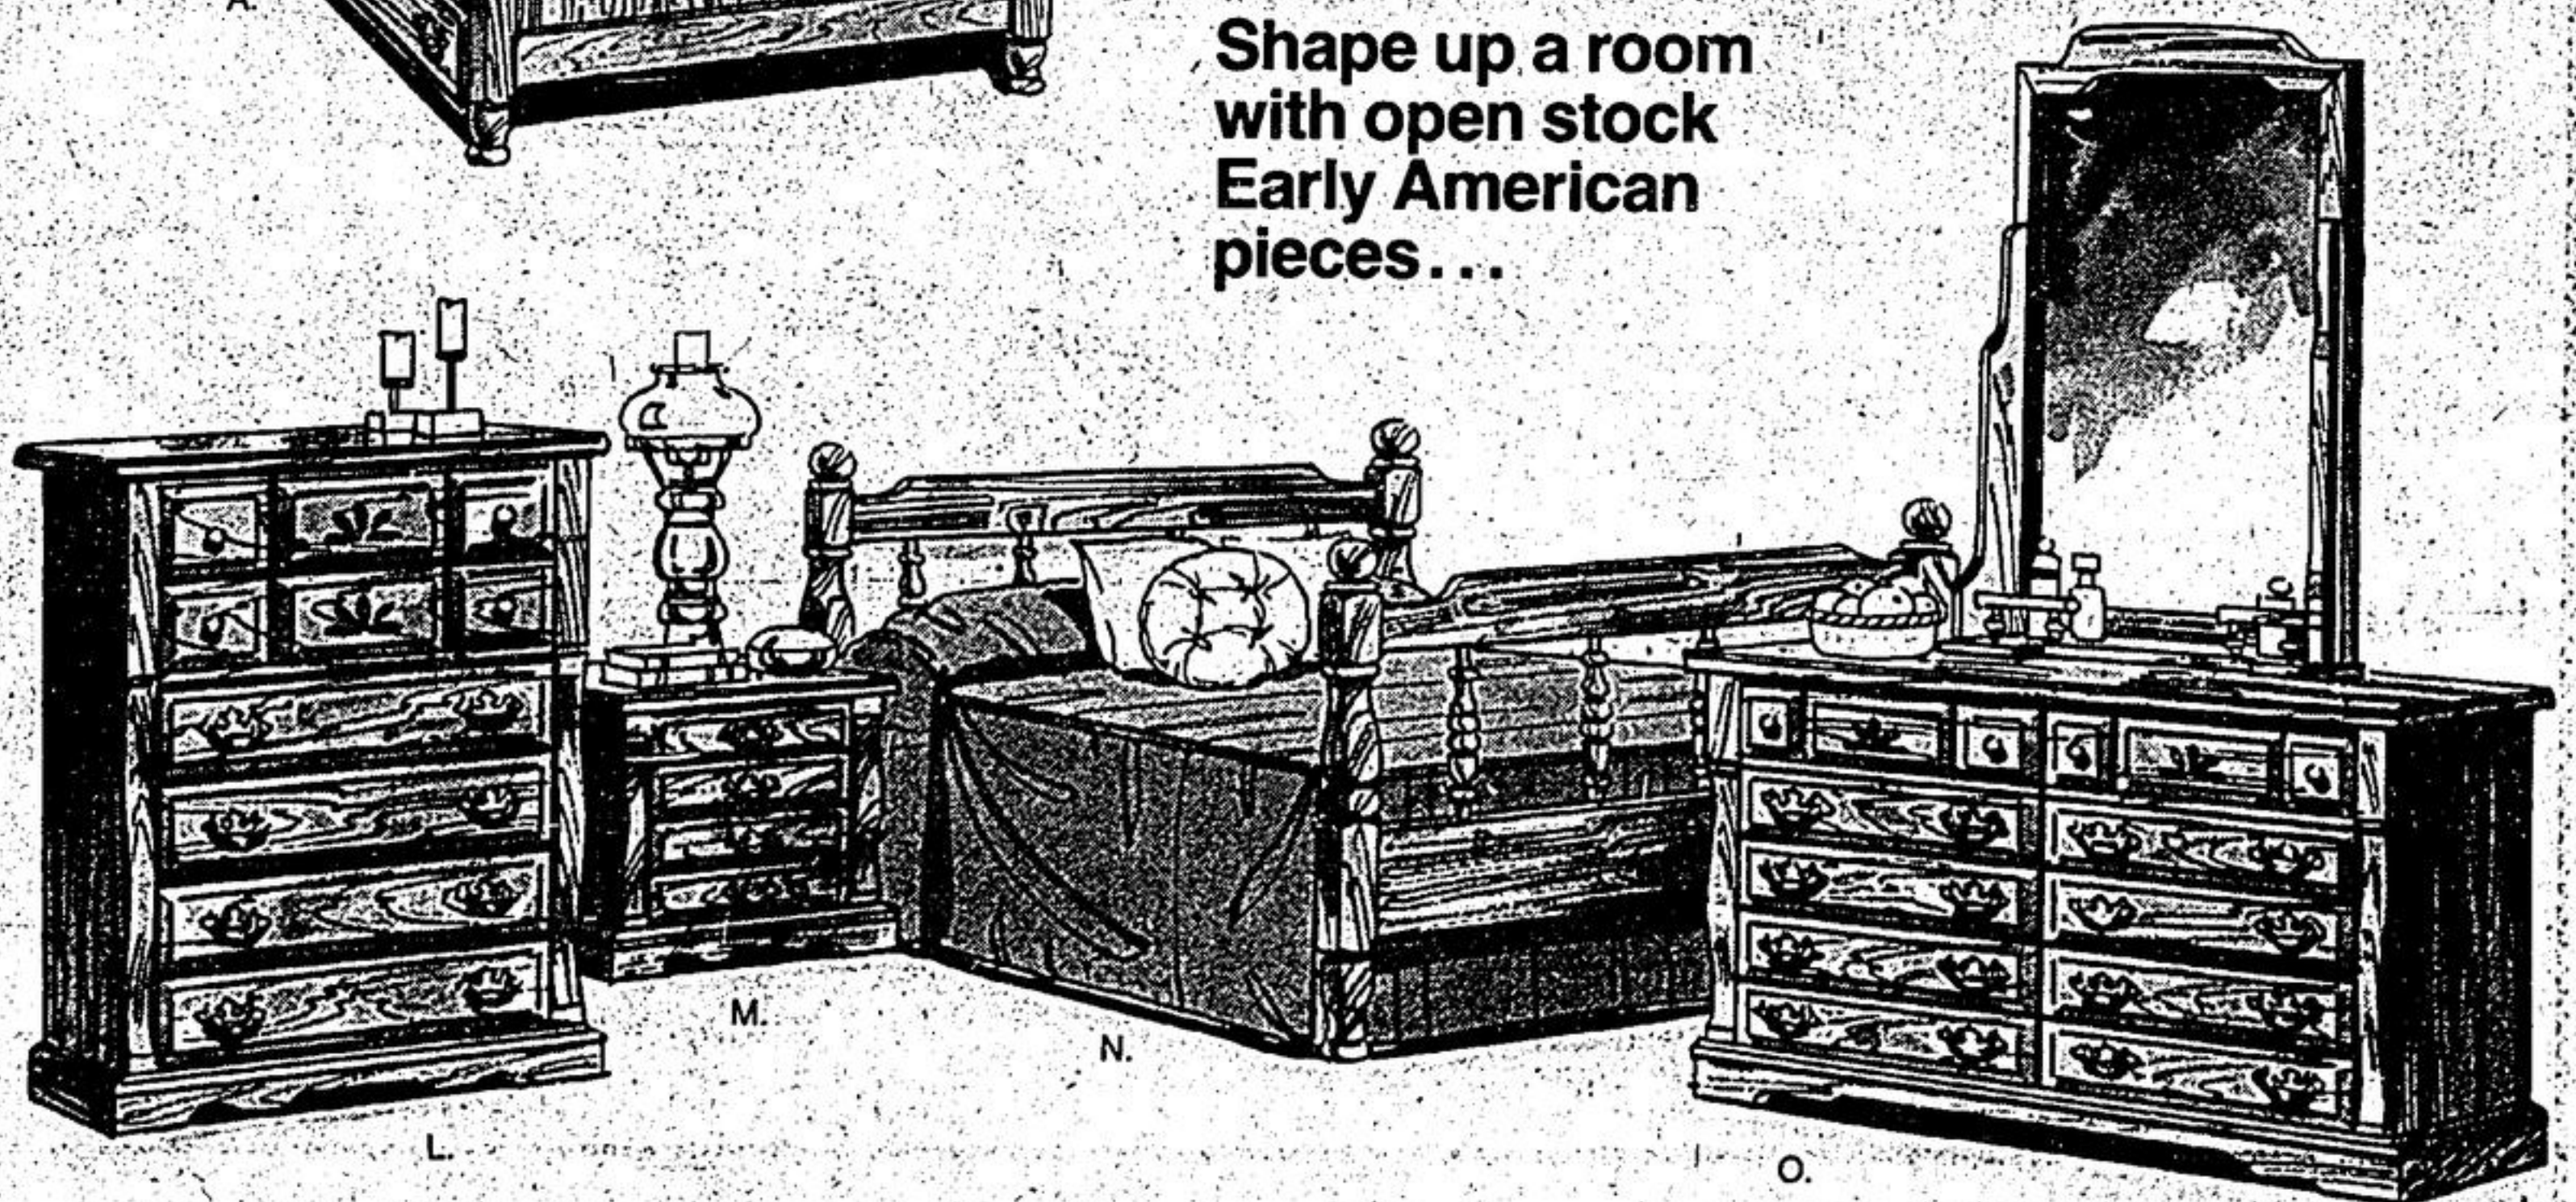

Refreshing change of pace for your bedroom
French Provincial white and gold open stock pieces

A room she'll never want to leave! This beautiful white collection has graceful French overtones. And every piece is beautifully affordable! Buy what pieces you need now and add more later.

A. Hor. Shaped mirror 43" x 31" $87⁹⁸	E. 5 Drawer Chest 34" x 19" x 47" $212⁴⁶	H. 3 drawer chest 32" x 19" x 31" $141⁰⁹	L. Vanity desk 48" x 19" x 31" $175⁹⁴	O. 7 drawer Semainier 22" x 19" x 58" $212⁴⁶
B. Triple dresser 60" x 19" x 31" $257²⁸	F. 4 drawer chest 32" x 19" x 38" $165⁹⁹	J. Corner desk $111²¹	M. Desk chair $53¹²	P. Vert. shaped mirror 32" x 24" $71³⁷
C. Night table 22" x 25" $99⁵⁹	G. 32" Hutch 32" x 9 1/2" x 46" ht. $96²⁷	K. 48" Hutch 48" x 9" x 46" $161⁰¹	N. Panel bed 60", 39" $121¹⁷	Q. Double dresser 48" x 19" x 31" $212⁴⁶
D. Canopy bed 54", 39" drapery extra $182⁵⁸				

Enjoy wall to wall Colonial charm and convenience with this "WHISPERING PINE" bedroom collection. Solid pine and veneers with plastic tops. Deep, burnished finish. Pick the pieces you need and add more as you want.