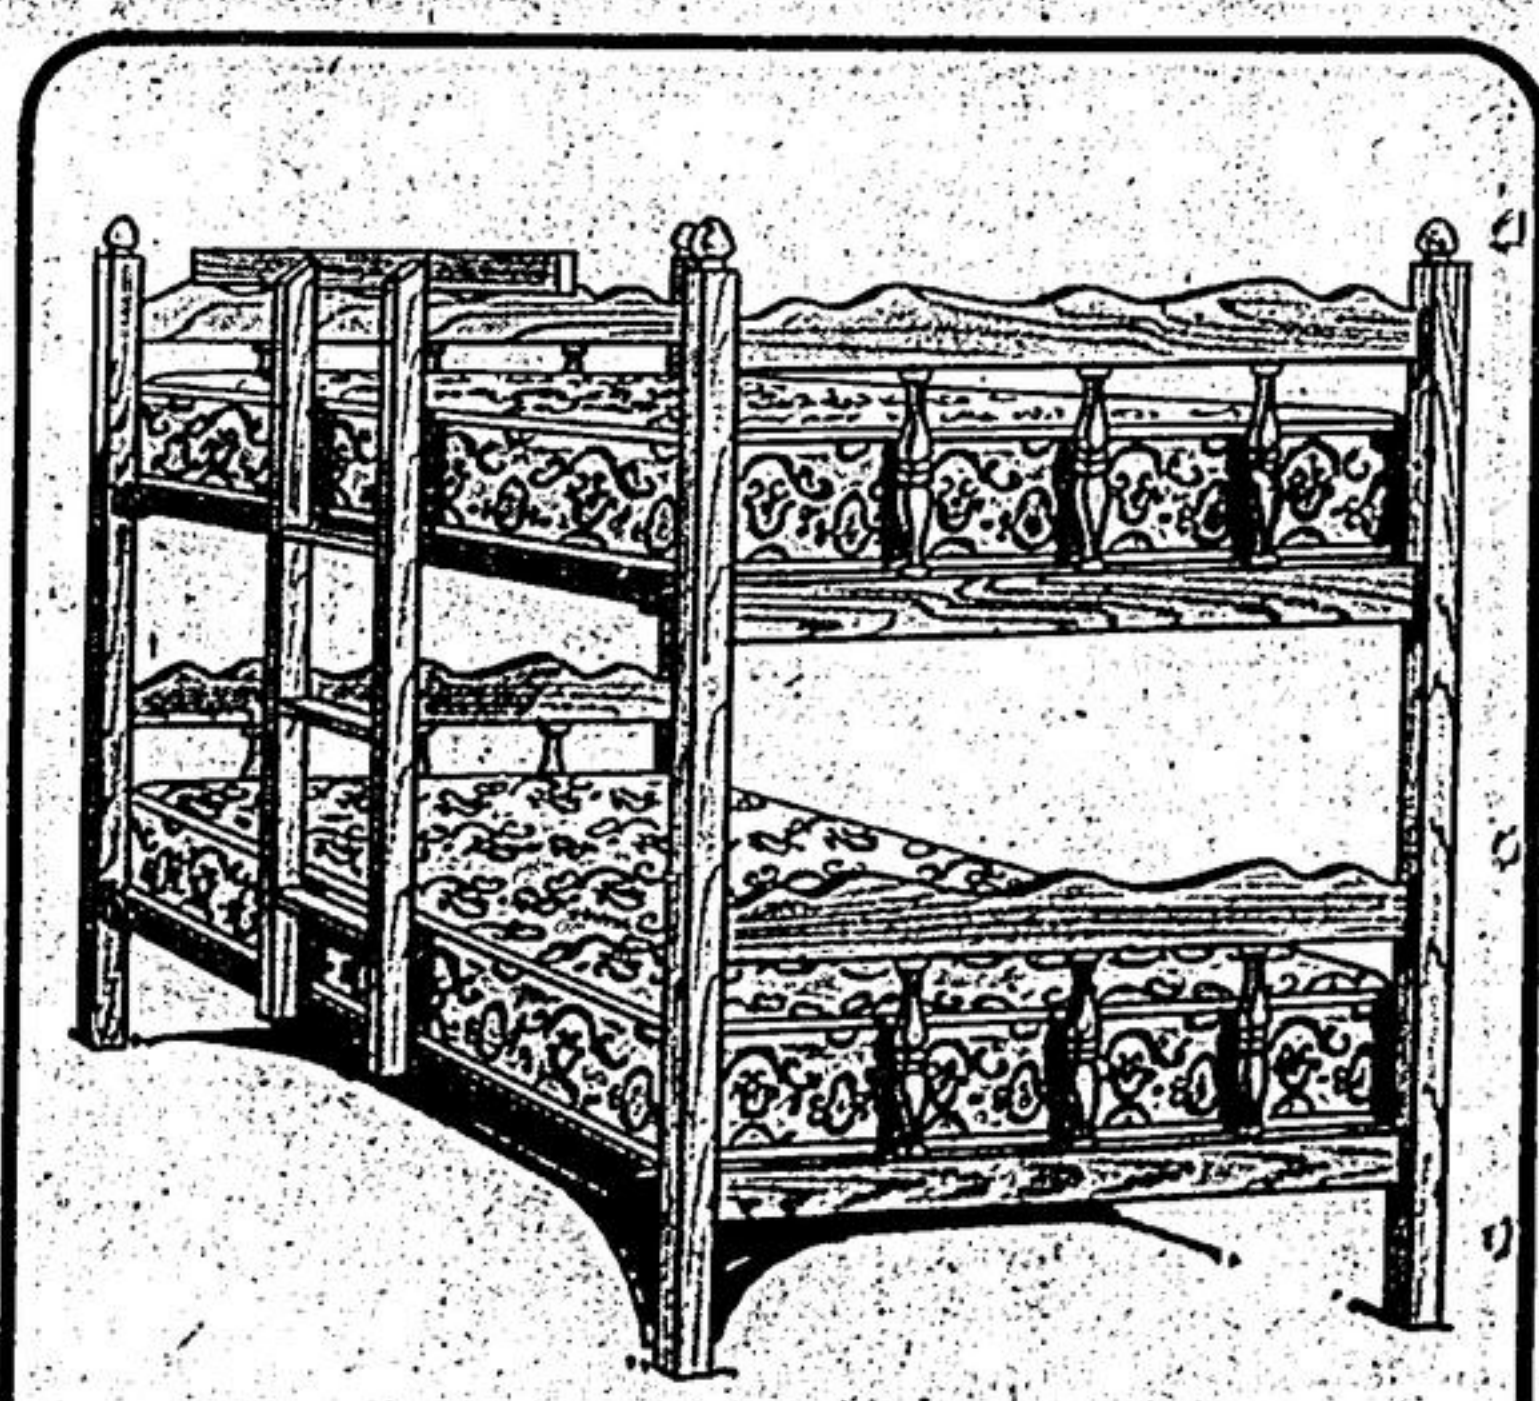

A. 39" Colonial deluxe continental bed

Quality quilt-top, spring-filled mattress and box spring. Spindle head board and rug roller steel frame.

\$128⁸³

B. 39" Princess bed with brass headboard

Complete with spring filled Mattress, box spring, rug roller metal frame, brass finished headboard.

\$175¹⁵

C. 39" Solid Pine beds - 4 inch stock

surface. Floral cover. 39" posture-firm foundation for proper support. Solid steel side rails.

\$176⁵⁶

39 inch Colonial spindle bunk beds

Stack them where space is limited or use them as twin beds. Expertly built to stand plenty of rough-and-tumble use. Solid hardwood with blonde finish. Two smooth-top spring-filled mattresses, two firm-support posture boards. Steel side rails, ladder, guardrail.