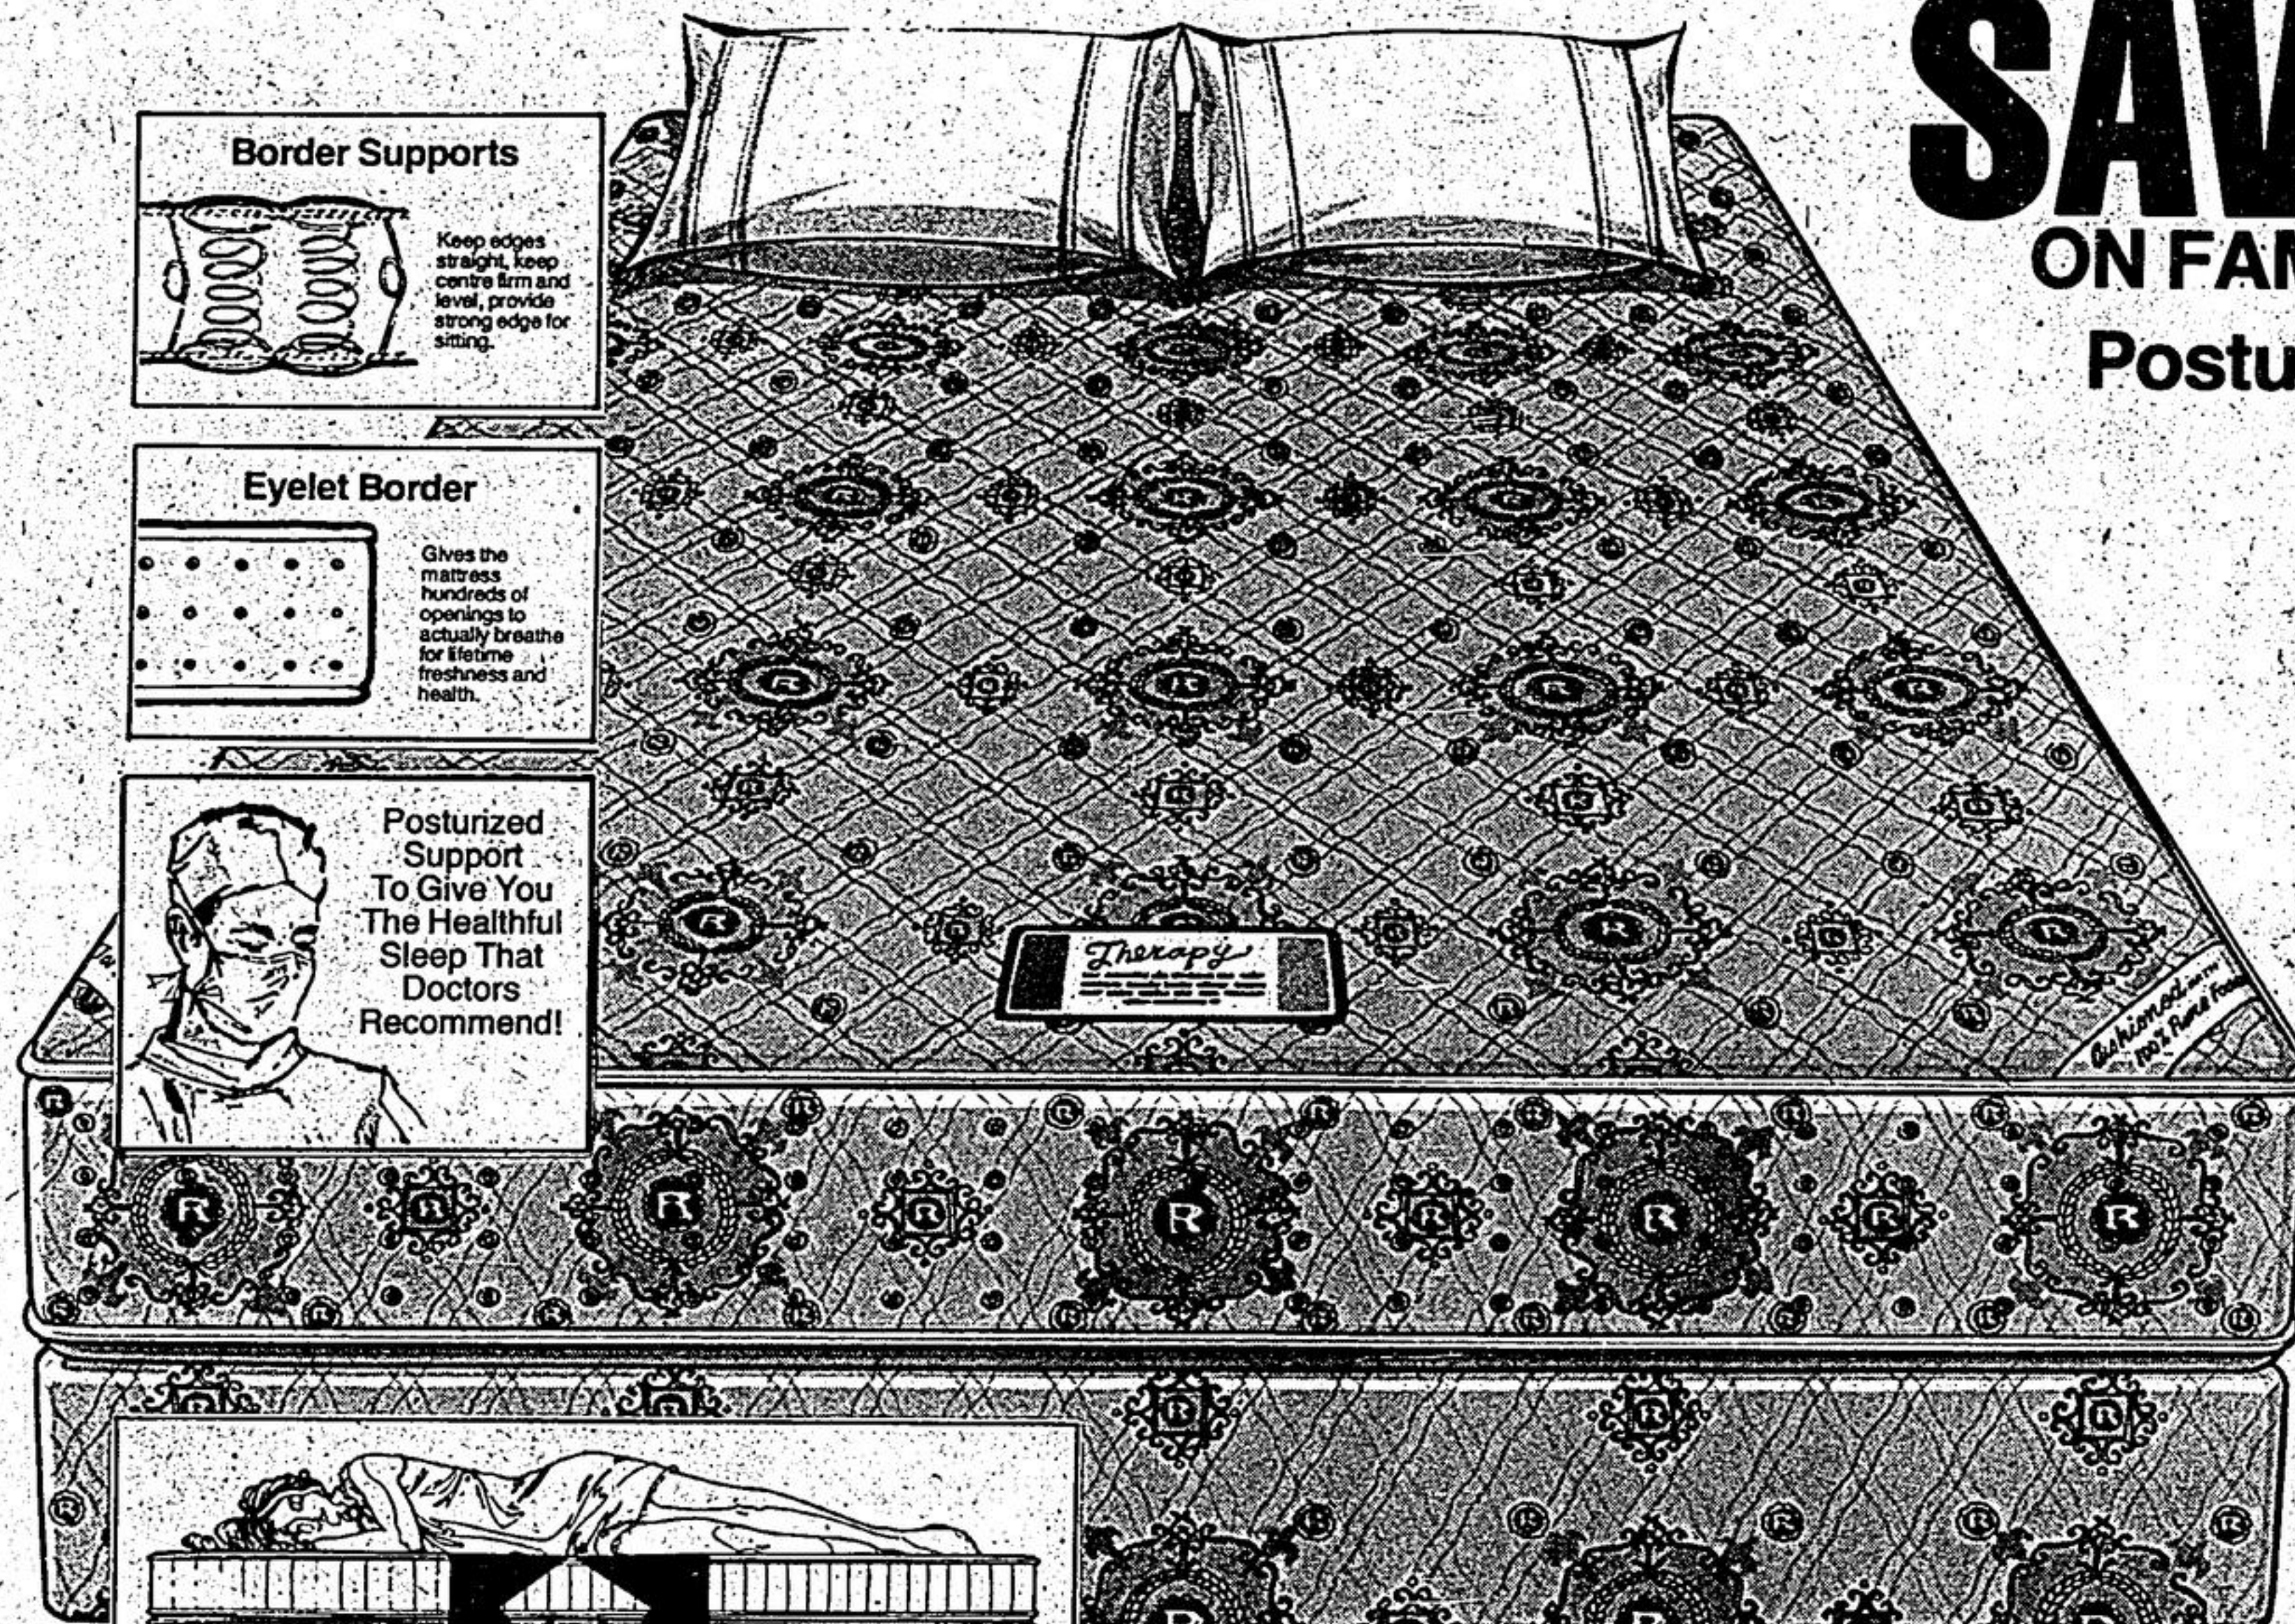

SAVE $70⁰⁰ ON FAMOUS "THERAPY" Posture firm sleep sets

Border Supports
Keep edges straight, keep centre firm and level, provide strong edge for sitting.

Eyelet Border
Gives the mattress hundreds of openings to actually breathe for lifetime freshness and health.

Posturized Support To Give You The Healthful Sleep That Doctors Recommend!

Reinforced Centre Third of Mattress
Heavy-duty mattress set with multi-quilted-to-foam rayon cover. Extra firm support with layers of felt for buoyancy and superb sleeping comfort.

39-inch mattress and foundation

Our Reg. $242⁴³

$172⁴³

54-inch mattress and foundation

Our Reg. $273⁹⁶

$203⁹⁶

60-inch mattress and foundation

Our Reg. $329⁸⁸

$259⁸⁸

Guarantee 15 years

If Structurally Defective - Free Repair First Year. Proportionate Annual Usage Charge Thereafter.

- Allfoam Quilted Rayon Cover
- Heavy Gauge Tempered Steel Coils
- Quilted Border For Added Strength
- Miracle Centre Posture Support
- Insulation of Imported Sisal and Felt