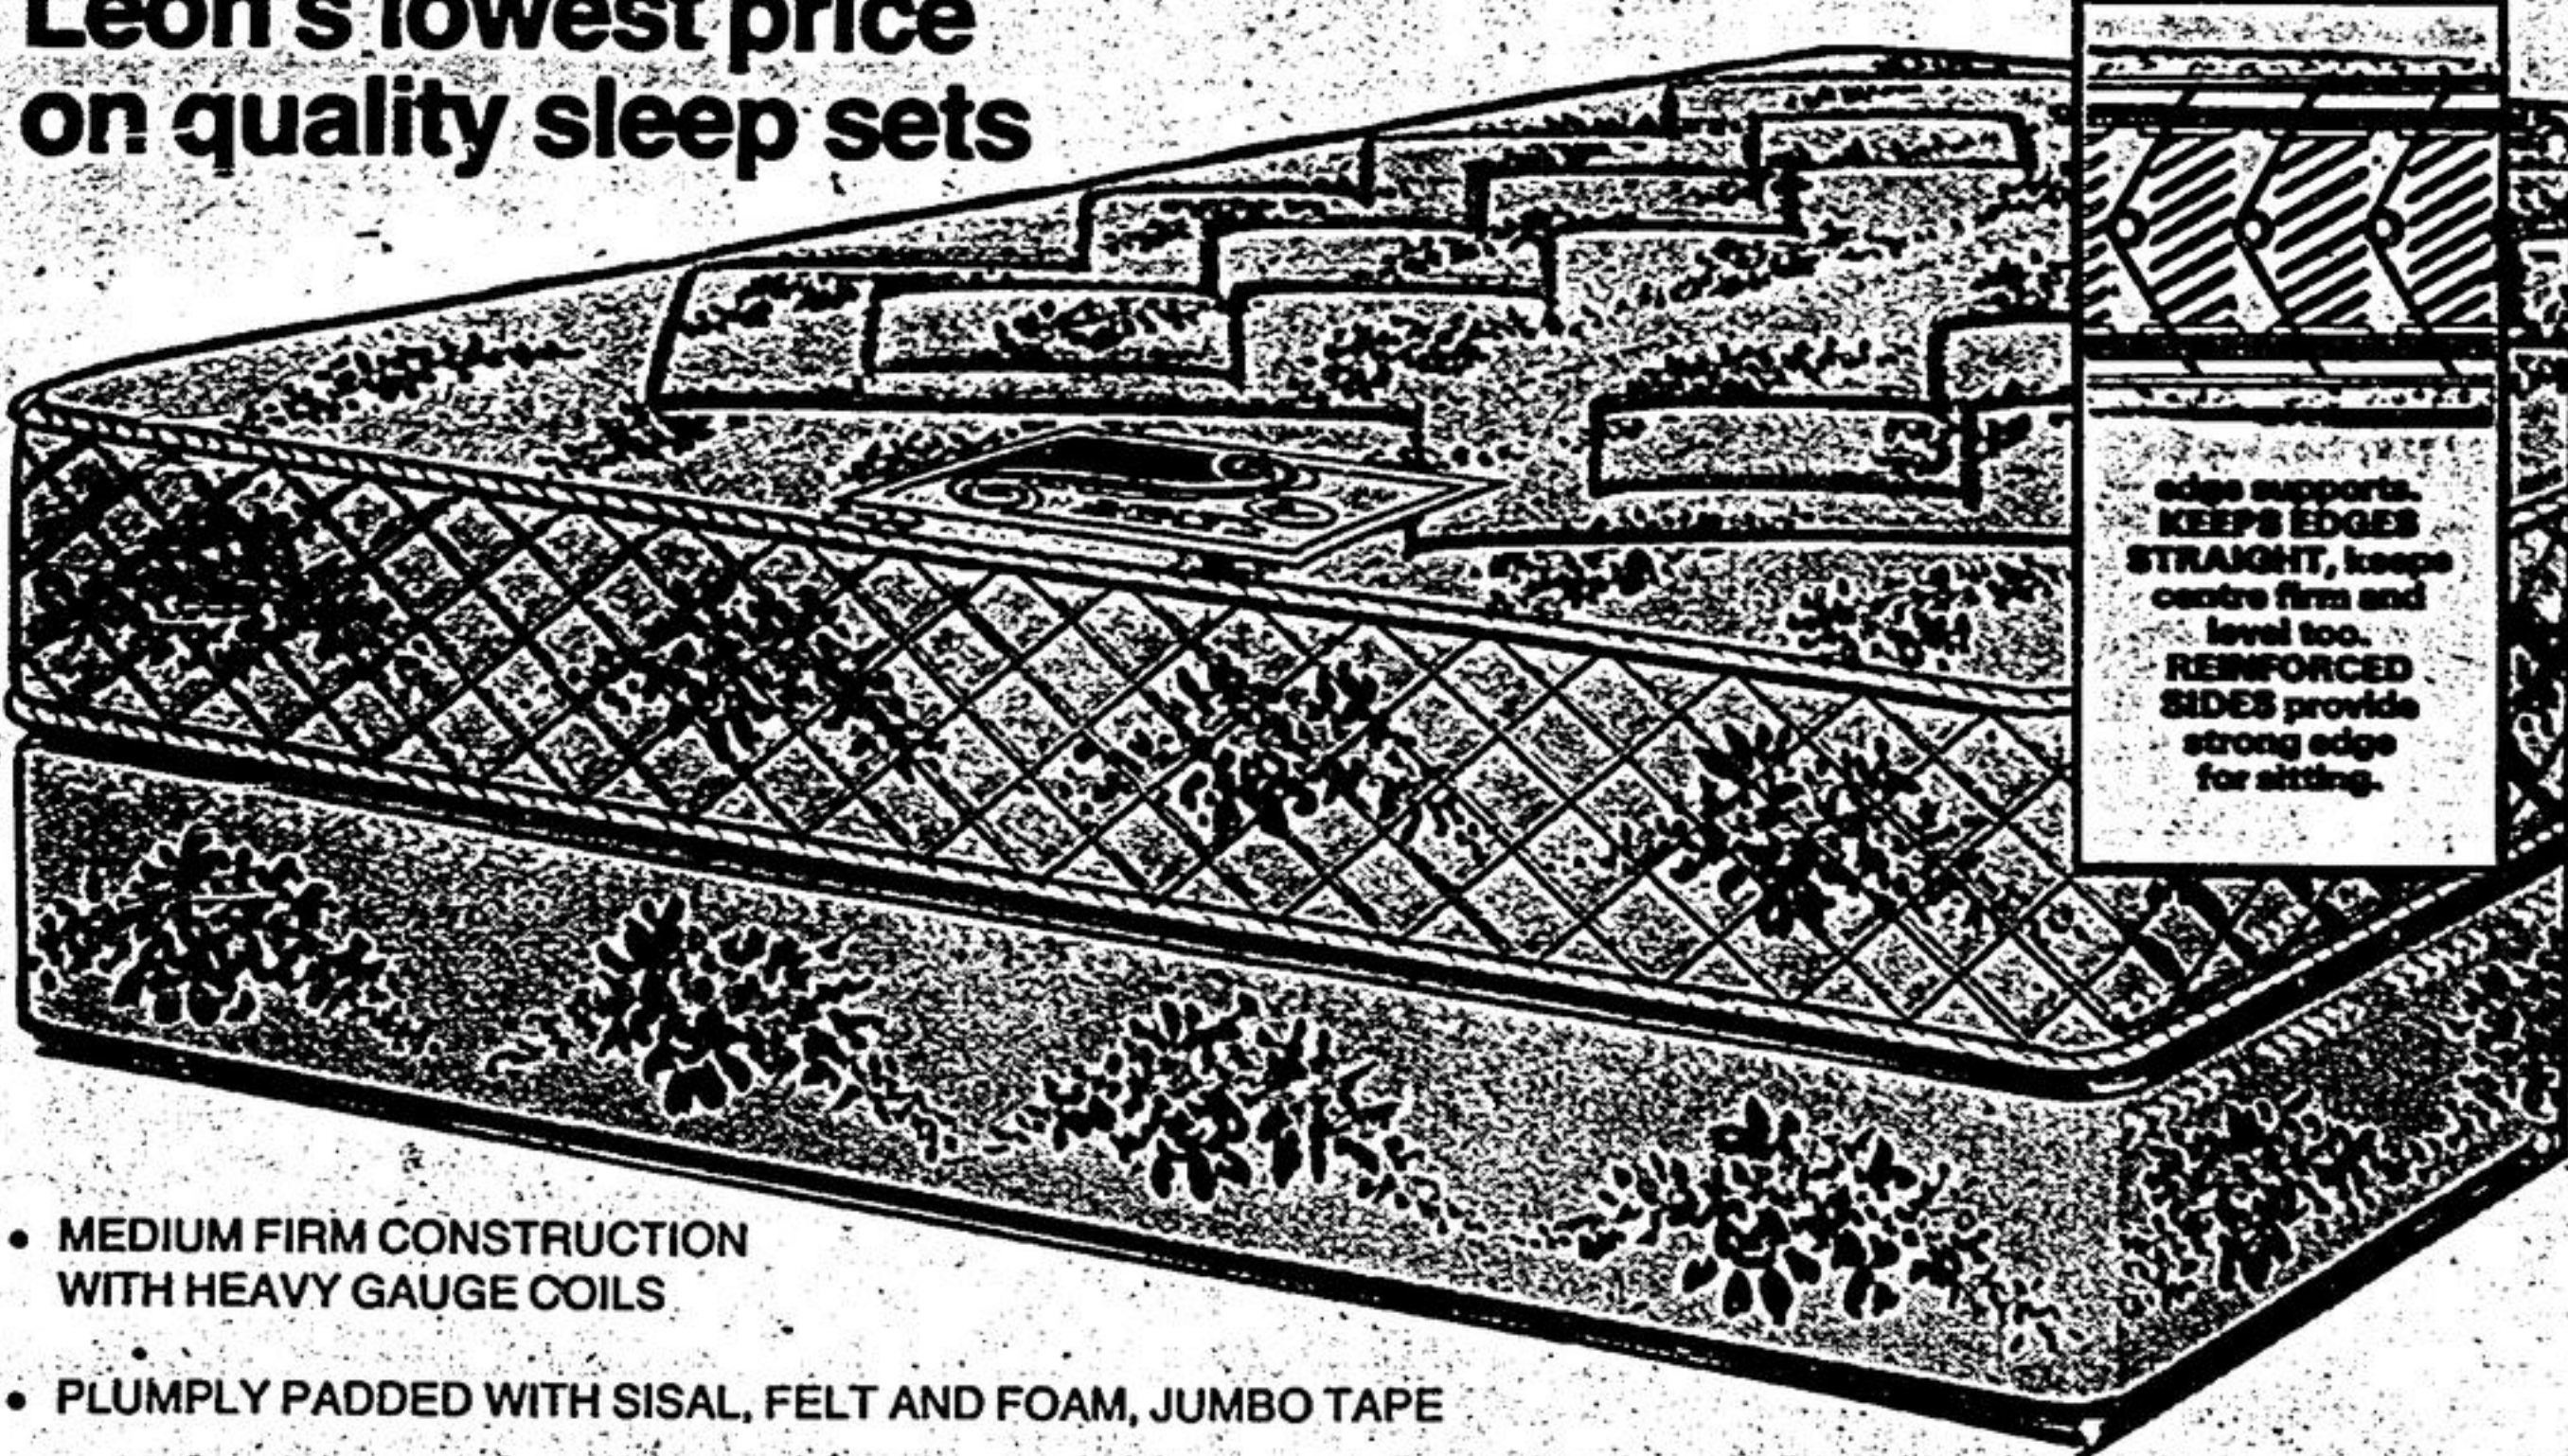

Colonial or French Provincial beds

Each with 39-inch spring filled scroll-quilt top Mattress and foam-padded posture box. Headboard, footboard, steel side rails. Colonial with Maple finished hardwood bed. Provincial with white and gold hardwood bed.

EACH \$138⁸⁰

Leon's lowest price on quality sleep sets

edge supports. **KEEPS EDGES STRAIGHT**, keeps centre firm and level too. **REINFORCED SIDES** provide strong edge for sitting.

- MEDIUM FIRM CONSTRUCTION WITH HEAVY GAUGE COILS
- PLUMPLY PADDED WITH SISAL, FELT AND FOAM, JUMBO TAPE
- DIAMOND QUILTED COTTON COVER, PREBUILT BORDERS
- POSTURE BOX CONSTRUCTION PADDED WITH FOAM

39" mattress or foundation each.

\$58⁸⁶

54" mattress or foundation each

\$68⁸⁶

SAVE \$70⁰⁰ ON FAMOUS "THERAPY" Posture firm sleep sets

Border Supports
Keep edges straight, keep centre firm and level, provide strong edge for sitting.

Eyelet Border
Gives the mattress hundreds of openings to actually breathe for lifetime freshness and health.

Posturized Support To Give You The Healthful Sleep That Doctors Recommend!

Reinforced Centre Third of Mattress
Heavy-duty mattress set with multi-quilted-to-foam rayon cover. Extra firm support with layers of felt for buoyancy and superb sleeping comfort.