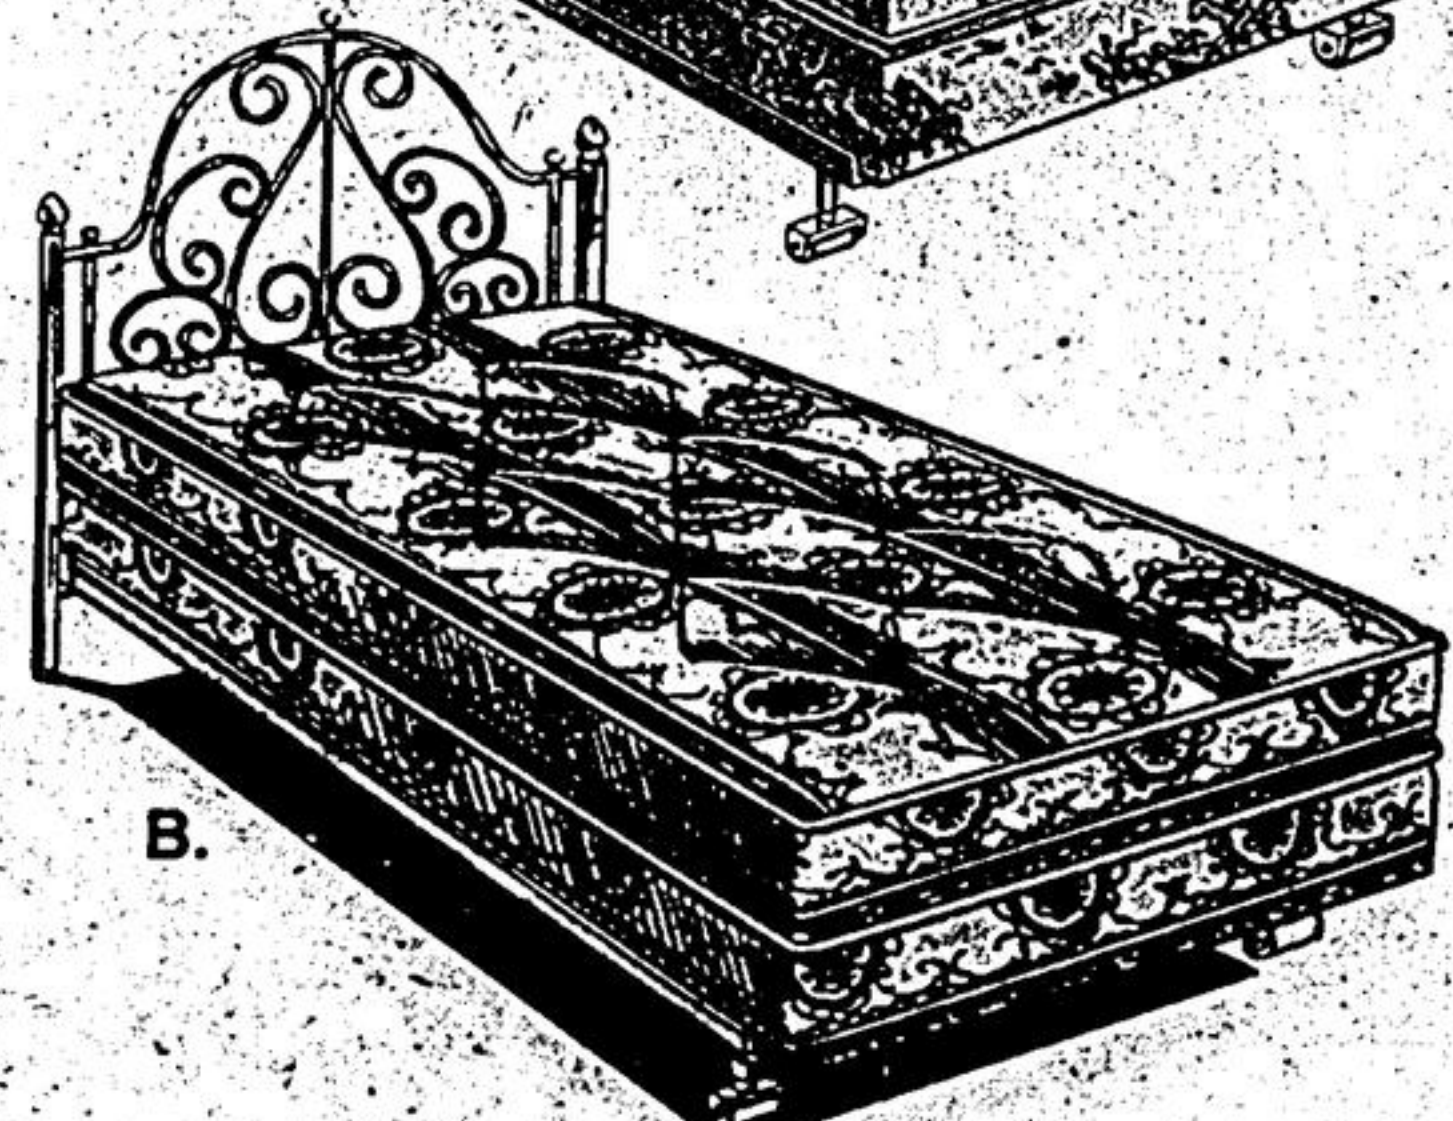

Eyelet Border
Gives the mattress hundreds of openings to actually breathe for lifetime freshness and health.

Posturized Support To Give You The Healthful Sleep That Doctors Recommend!

Reinforced Centre Third of Mattress
Heavy-duty mattress set with multi-quilted-to-foam rayon cover. Extra firm support with layers of felt for buoyancy and superb sleeping comfort.

A. 39" Colonial deluxe continental bed

Quality quilt-top, spring-filled mattress and box spring. Spindle head board and rug roller steel frame.

\$128⁸³

B. 39" Princess bed with brass headboard

Complete with spring filled Mattress, box spring, rug roller metal frame, brass finished headboard.