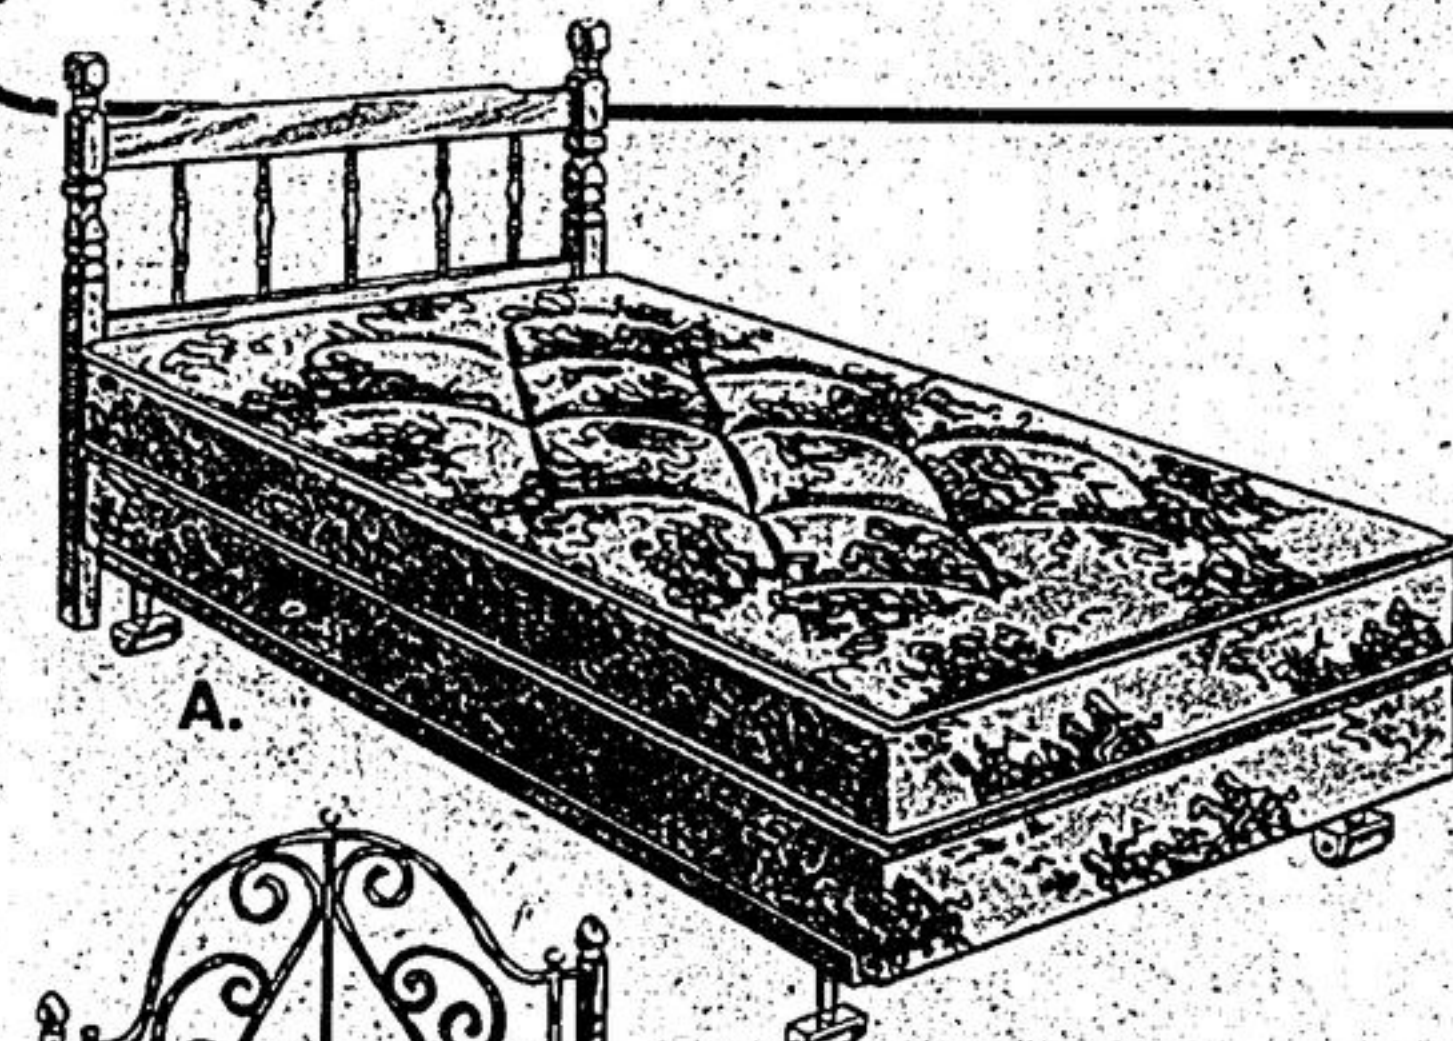

Eyelet Border
Gives the mattress hundreds of openings to actually breathe for lifetime freshness and health.

Posturized Support To Give You The Healthful Sleep That Doctors Recommend!

Reinforced Centre Third of Mattress
Heavy-duty mattress set with multi-quilted-to-foam rayon cover. Extra firm support with layers of felt for buoyancy and superb sleeping comfort.

A. 39" Colonial deluxe continental bed

Quality quilt-top, spring-filled mattress and box spring. Spindle head board and rug roller steel frame.

\$128⁸³

B. 39" Princess bed with brass headboard

Complete with spring filled Mattress, box spring, rug roller metal frame, brass finished headboard.