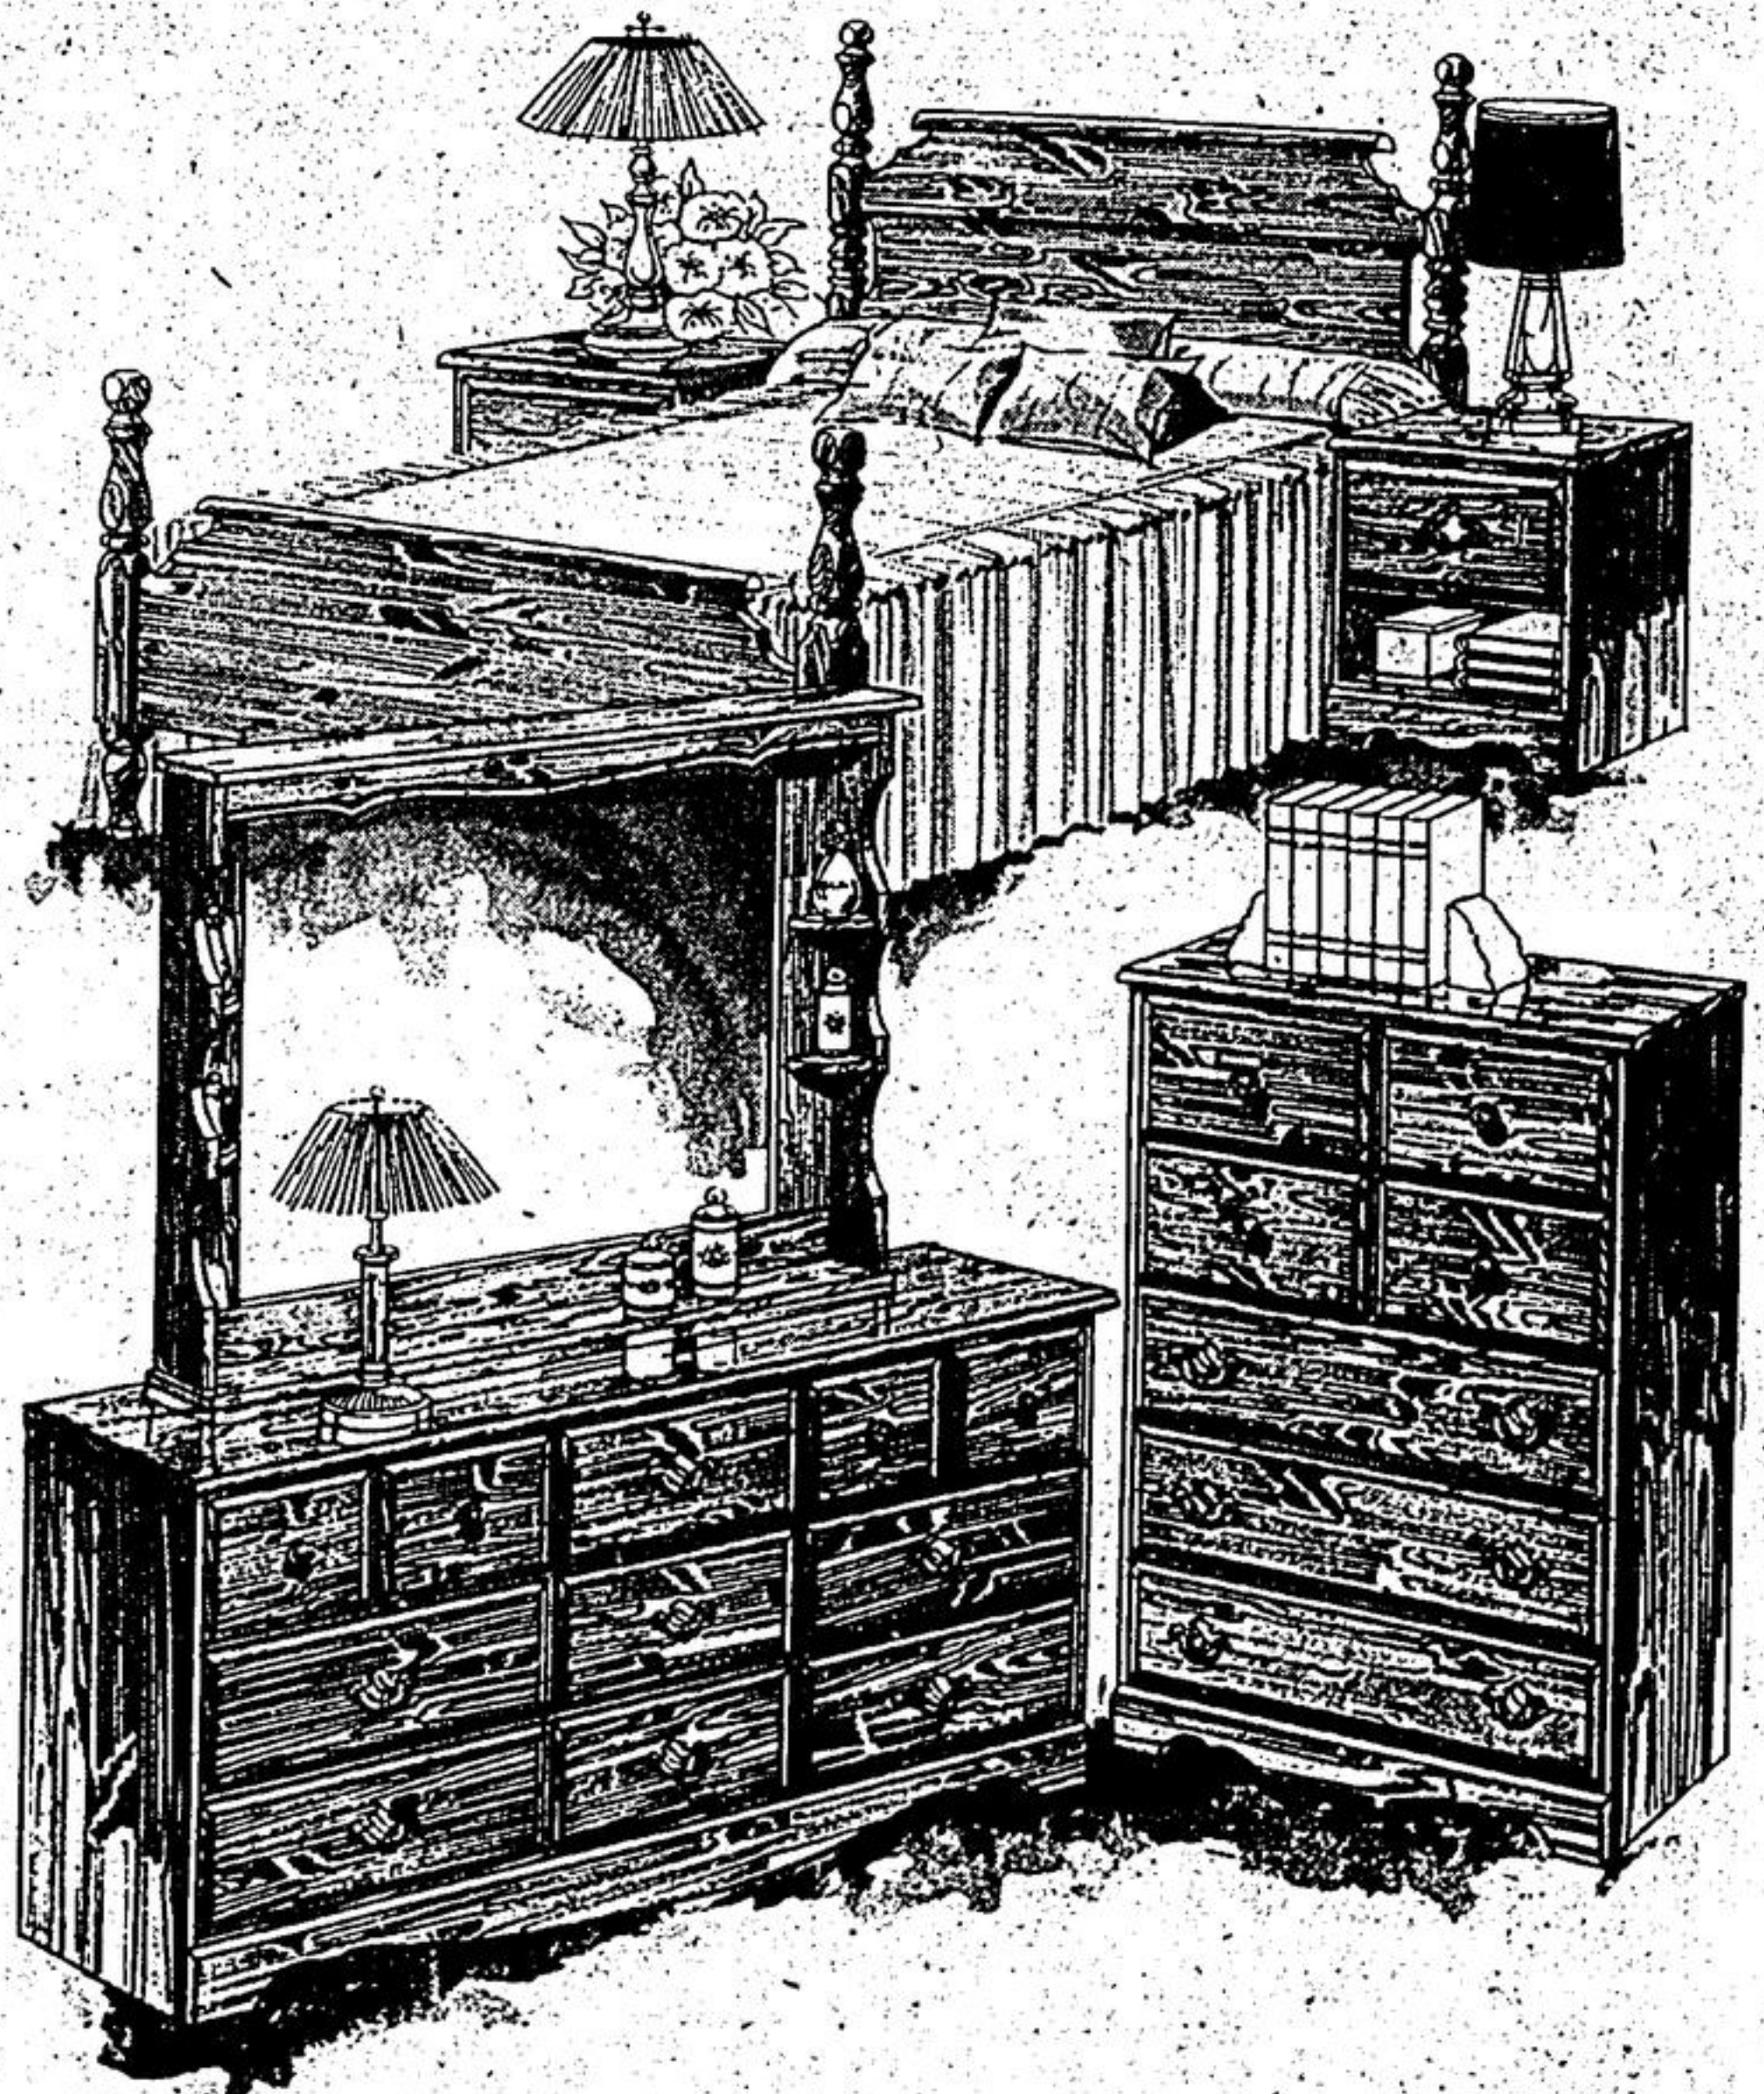

MEANS MORE

more selection and savings

Where have you seen such quality and value! Teak melamine laminate finish with genuine teak handles. Lock jointed side sliding drawers. Spacious 60" triple dresser 19" deep, 29" high. Framed mirror 27" x 45". Door chest 36" x 19" x 40" with deep roomy drawers. 54/60" headboard.

Night Tables each \$54.04

\$397⁸⁶

Oak finished country colonial

the Preferred Collection
Furniture from *Armstrong*

triple dresser, tri-view mirror, chest, headboard.

"Oakbrook" blends country styling, modern function and heavy-duty construction. Roll-front drawers, shaped posts, arched crowns and a delicate floral motif create a charming mood. An engraved oak finish and handsome hardware add the crowning touches. Practical too with abundant storage space.

\$694⁸⁰

Nite Table \$122.64

the PINE LOOK at this low sale price

Massive, rugged proportions and authentic Early American details. Richly grained pine finish. Suite includes triple dresser 60" x 18" x 30" with nine deep drawers. Hutch mirror 45" x 36". 5-drawer chest 32" x 18" x 46" and matching poster bed. Night tables each \$53.61