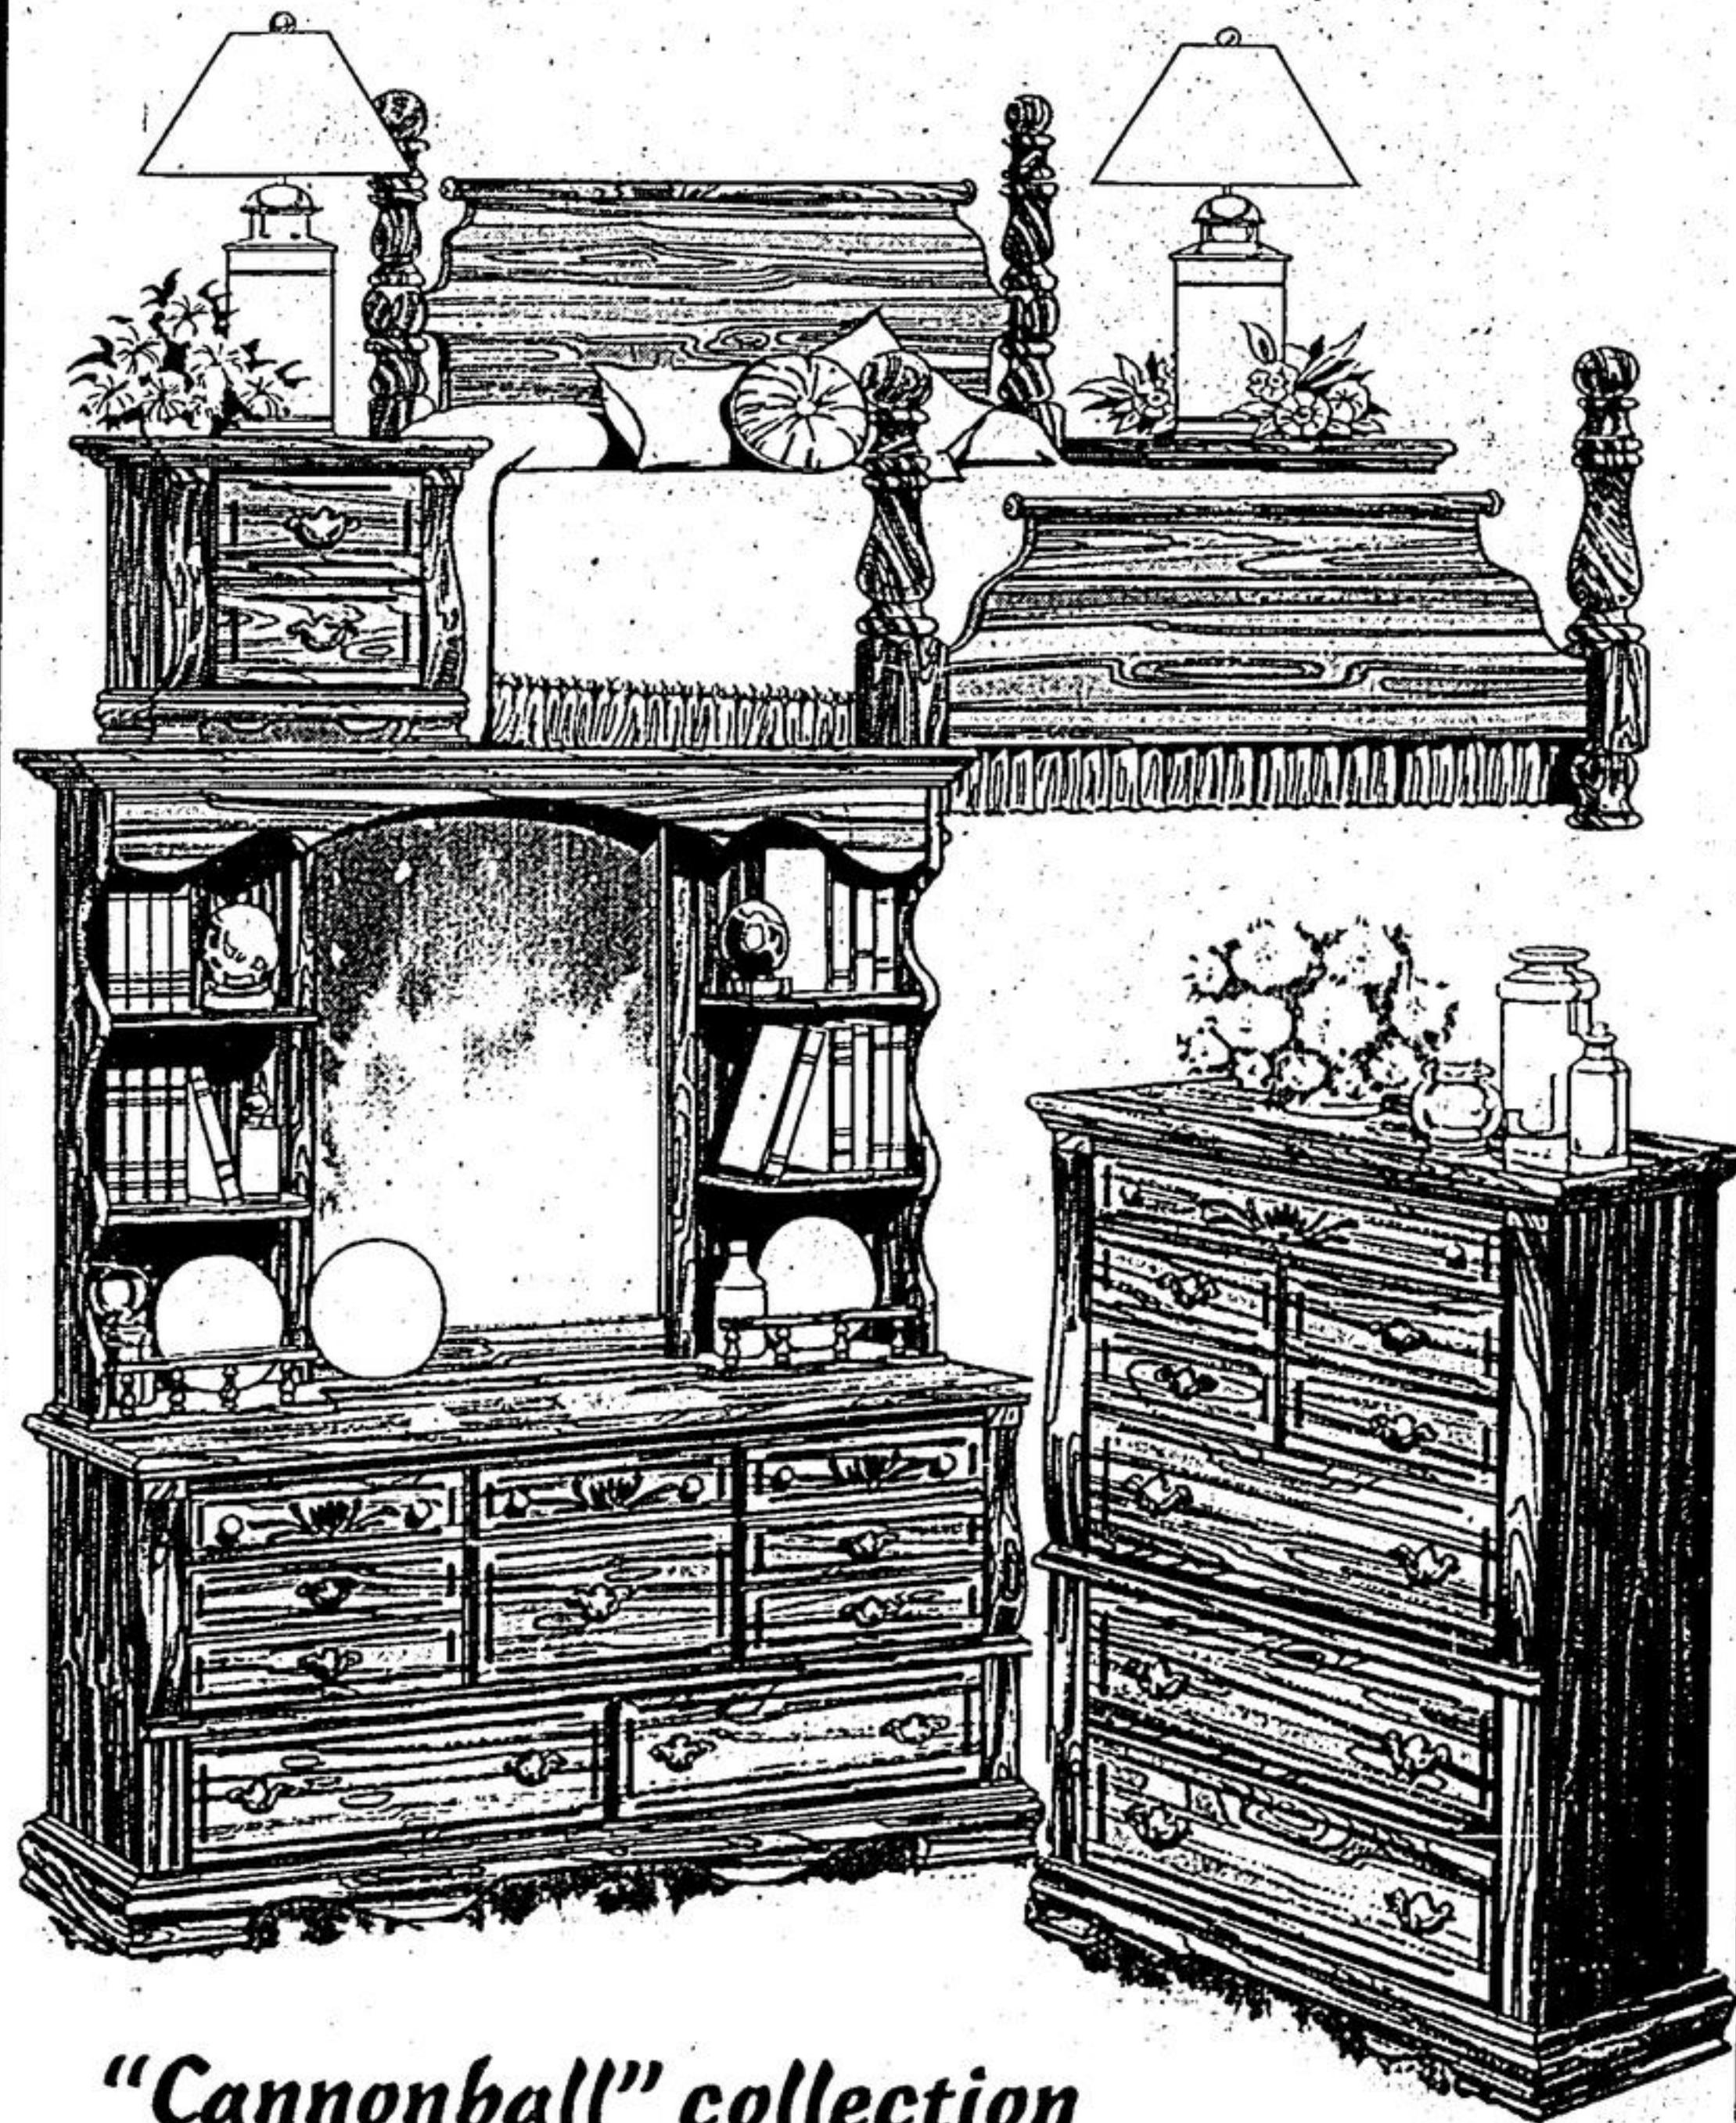

**Unique contemporary bedroom by Stanley  
in beautiful light ash**

The warm natural look of wood with contemporary function. There's lots of solid ash to give the weighty, substantial look to this casual design. Stunning blonde finish on ash solids and veneers with solid walnut accents, and cane trim. Suite includes dresser 72" x 19" x 31"; Twinscape mirror 45" x 45". Door chest 40" x 19" x 60" high. Round headboard with cane panels. Night tables each \$204.60

**\$1367<sup>43</sup>**

All items exactly as illustrated. Convenient terms.

**LEON'S**

**Fresh Contemporary Teak finished Bedroom Bargain!**

**Beautiful European traditional**

Here's European elegance in fine furniture. Dramatic design in rich fruit-wood woodtone finish with decorative floral motifs. Softly rounded corners, deep moldings, distinctive custom designed hardware. Deftly silk-screened floral designs on doors and headboard.

Superb quality Stanley construction throughout. Triple dresser 76" x 21" x 32". Large mirror with wings. Elegant 56" high headboard. Door chest, 40" x 20" x 62". Night tables each \$319.69

**\$2178<sup>15</sup>**

**The utmost in quality Colonial design**

**"Cannonball" collection**

Totally transform your bedroom with this fine Early American suite. Solid pine and pine veneers with distressed antique pine finish. Includes triple dresser with 8 drawers, 64" x 18" x 32 1/2". Hutch mirror 61" x 9 1/8" x 44". Chest on chest with 5 drawers 38" x 18" x 54". Cannonball bed 52" high.