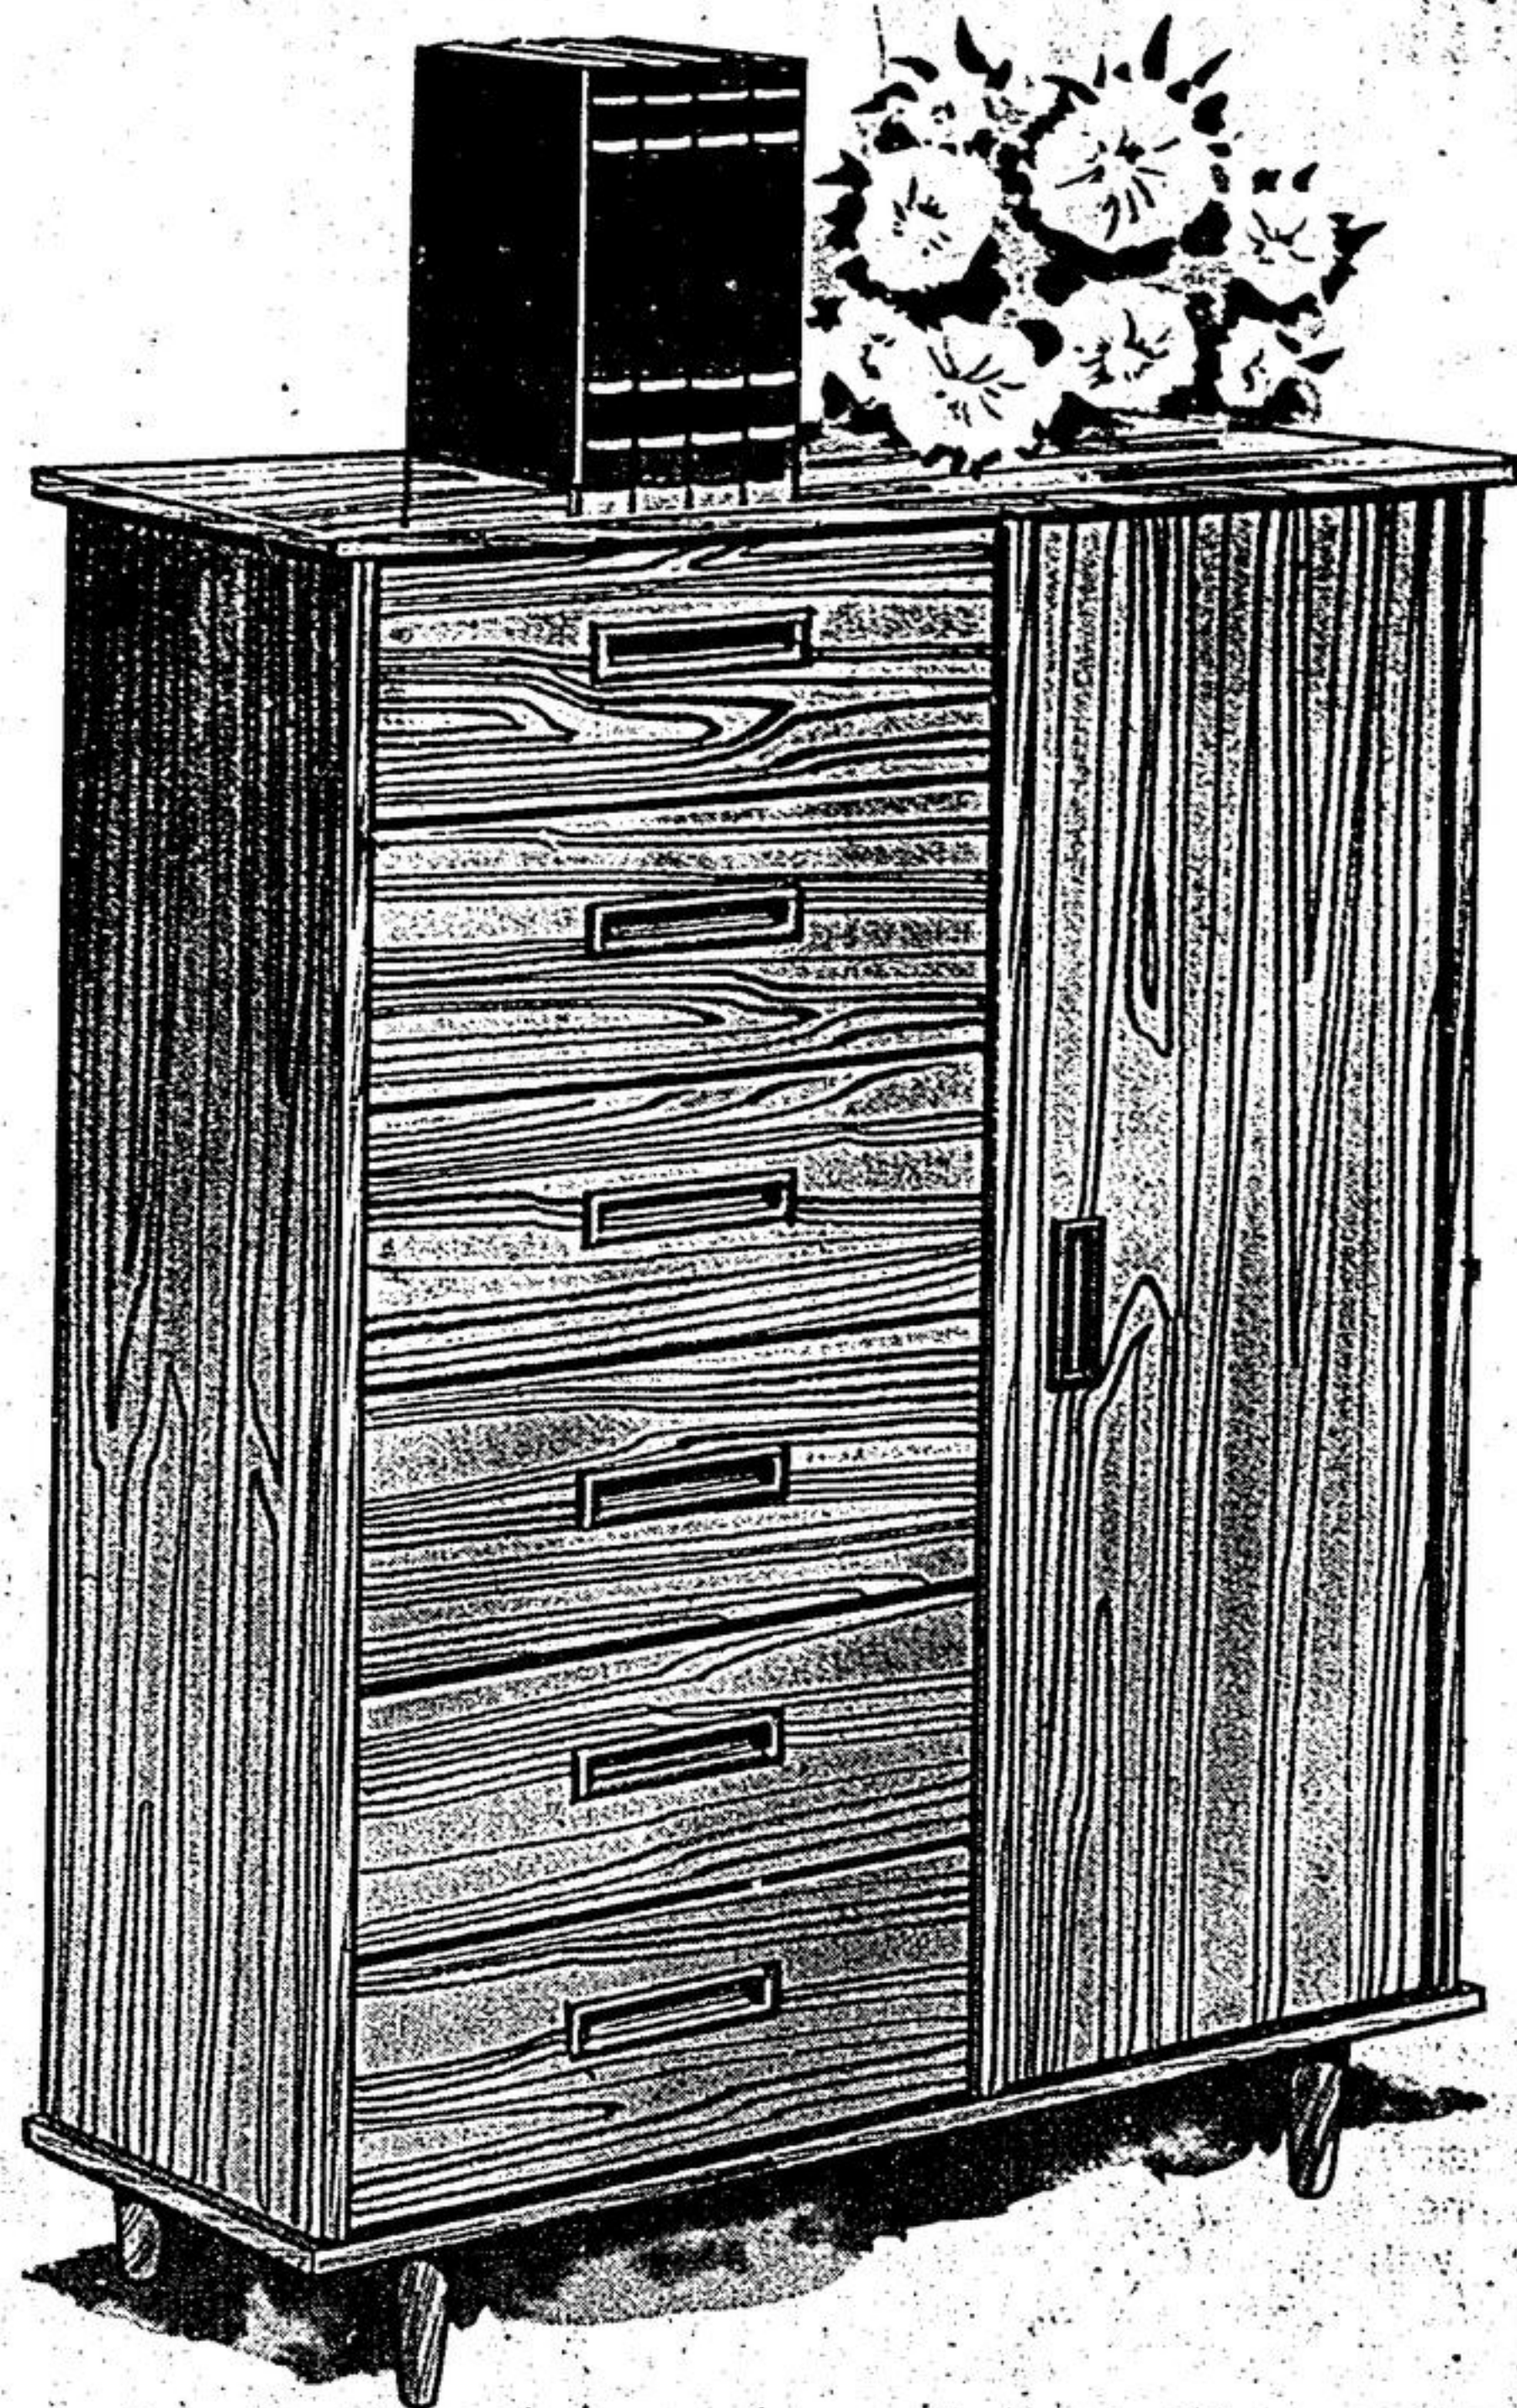

**Unique contemporary bedroom by Stanley  
in beautiful light ash**

The warm natural look of wood with contemporary function. There's lots of solid ash to give the weighty, substantial look to this casual design. Stunning blonde finish on ash solids and veneers with solid walnut accents, and cane trim. Suite includes dresser 72" x 19" x 31"; Twinscape mirror 45" x 45". Door chest 40" x 19" x 60" high. Round headboard with cane panels. Night tables each \$204.60

**\$1367<sup>43</sup>**

All items exactly as illustrated. Convenient terms.

**LEON'S**

**Fresh Contemporary Teak finished Bedroom Bargain!**

**Beautiful European traditional**

Here's European elegance in fine furniture. Dramatic design in rich fruit-wood woodtone finish with decorative floral motifs. Softly rounded corners, deep moldings, distinctive custom designed hardware. Deftly silk-screened floral designs on doors and headboard.

Superb quality Stanley construction throughout. Triple dresser 76" x 21" x 32". Large mirror with wings. Elegant 56" high headboard. Door chest, 40" x 20" x 62". Night tables each \$319.69

**\$2178<sup>15</sup>**

**The utmost in quality Colonial design**

**"Cannonball" collection**

Totally transform your bedroom with this fine Early American suite. Solid pine and pine veneers with distressed antique pine finish. Includes triple dresser with 8 drawers, 64" x 18" x 32 1/2". Hutch mirror 61" x 9 1/8" x 44". Chest on chest with 5 drawers 38" x 18" x 54". Cannonball bed 52" high.