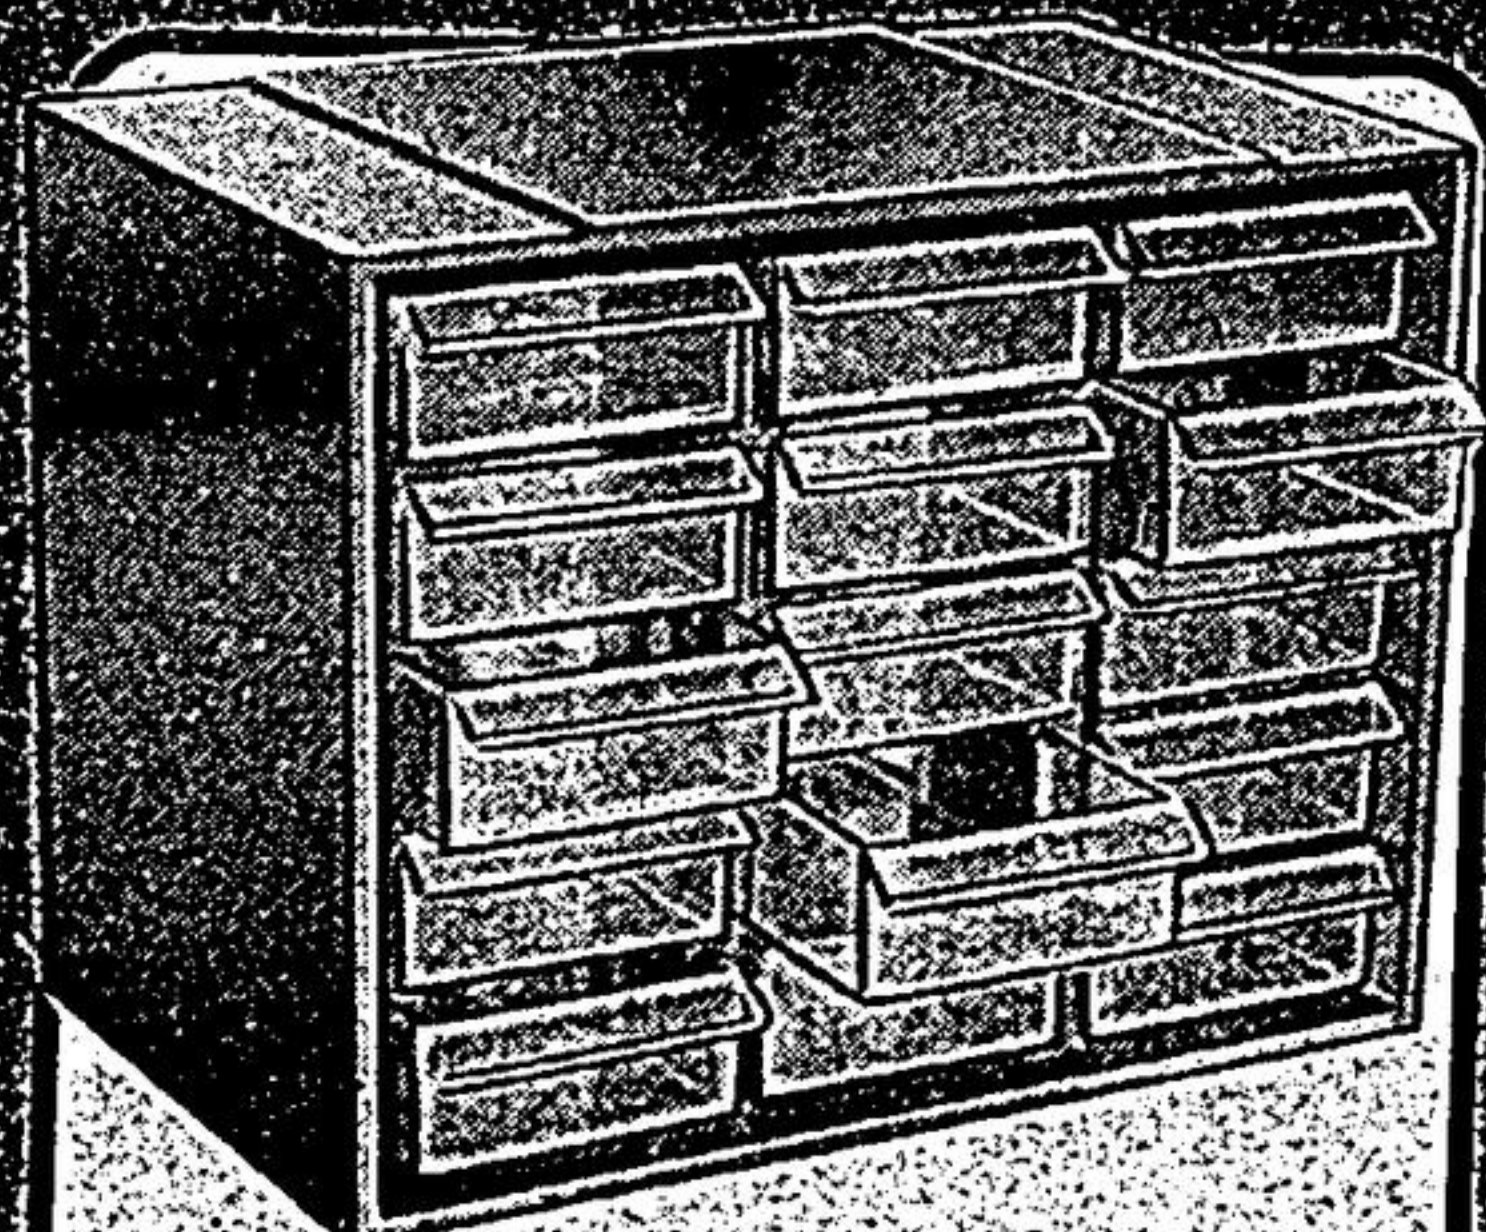

15-Drawer Cabinet

Save **$1.61** **4.88** Reg $6.49

Storage unit in see-thru plastic holds nuts, nails, sewing aids etc. Awt. 7 1/2 x 9 3/4 x 6 1/4". 58-1006

STOUFFVILLE

360 Main St. West

Phone 640-5800

OPEN MONDAY TO FRIDAY 9 a.m. to 9 p.m.

ASSOCIATE STORE