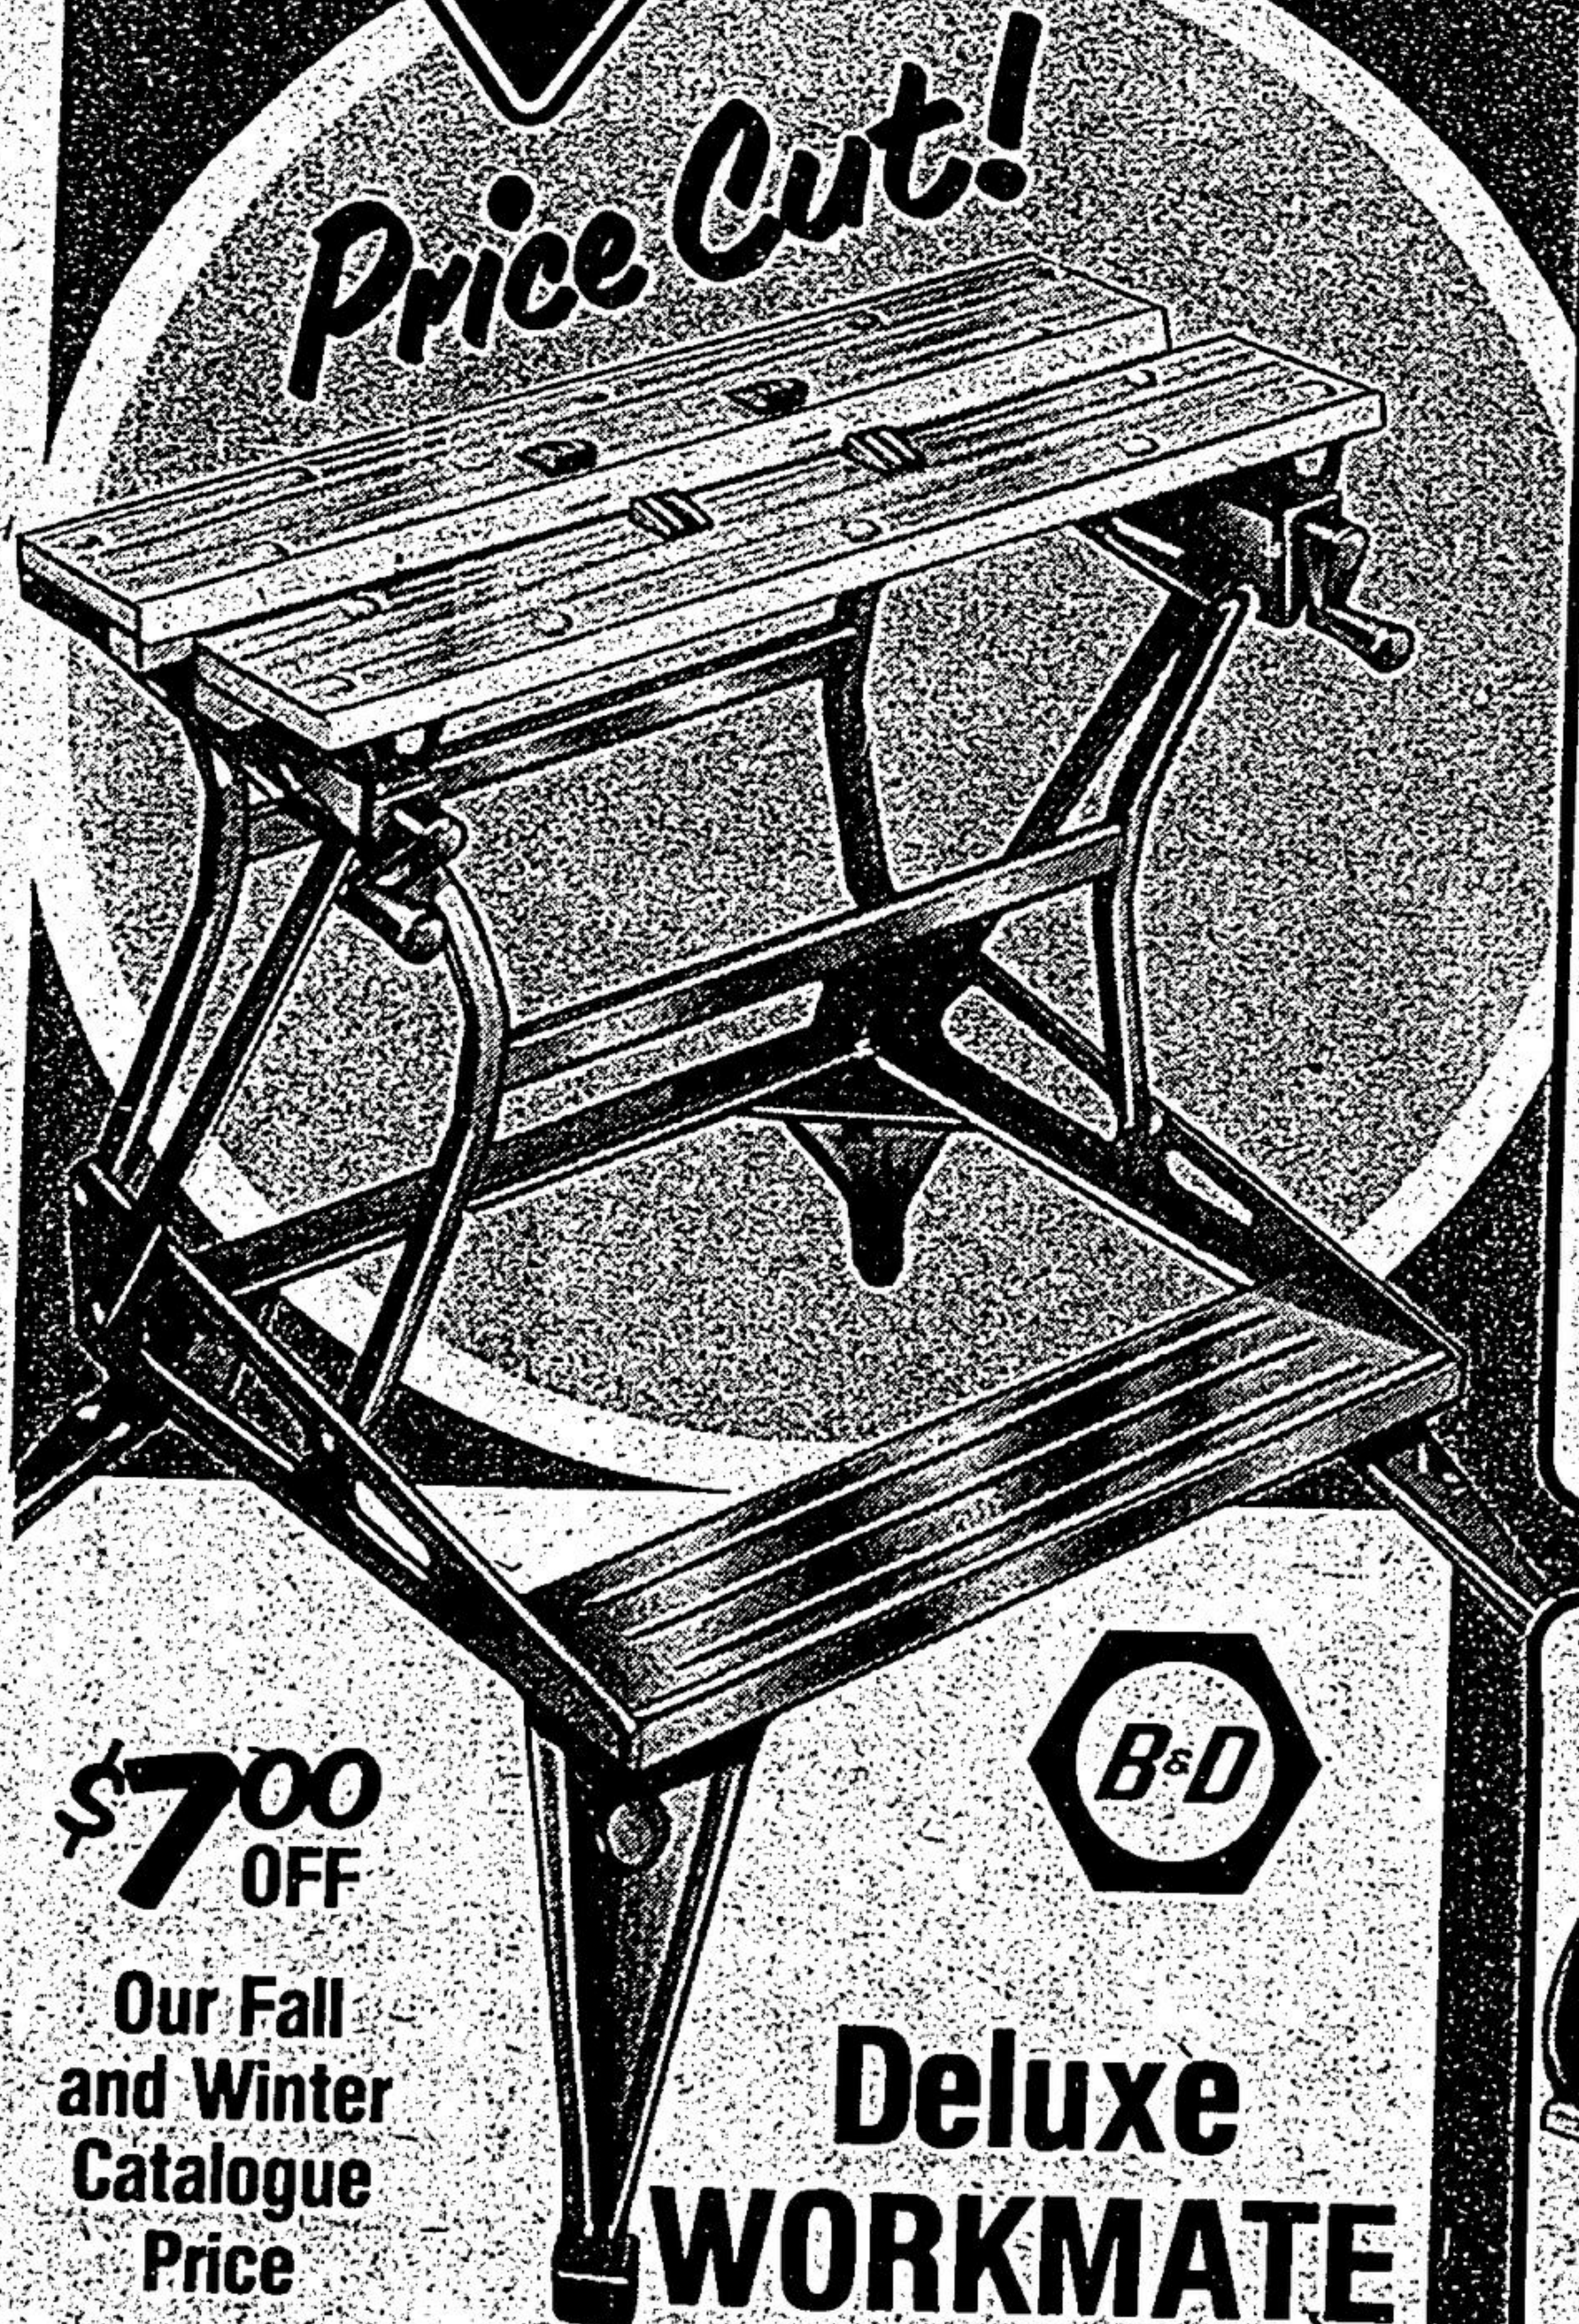

Fall Hardware

Values

Price Cut!

\$7.00 OFF

Our Fall and Winter Catalogue Price

Deluxe WORKMATE

Our New Low Price

56.95 Was \$63.95

Just the ticket for people who do their own thing—and a big \$7.00 price cut to boot! Strong H-frame construction with 23 3/4" or 31 1/2" work heights. Folds to a neat 29 1/2" height, 29" width, 7 1/2" depth. Giant vise with 23 3/4" jaws, 12" vising capacity. Adjustable feet. 57-0020

Wet or Dry Shop-Vac

Save **\$10.00**
4 Imp Gal Canister, Accessories, 5 filters

51.95 Regular \$61.95

It's a toughie with powerful suction to grab up dirt or liquids fast! Includes 6 x 1 1/4" hose; extension; curved wand with air-flow control, 10" master nozzle, brush/squeegee shoes, round brush, crevice tool. 54-0016