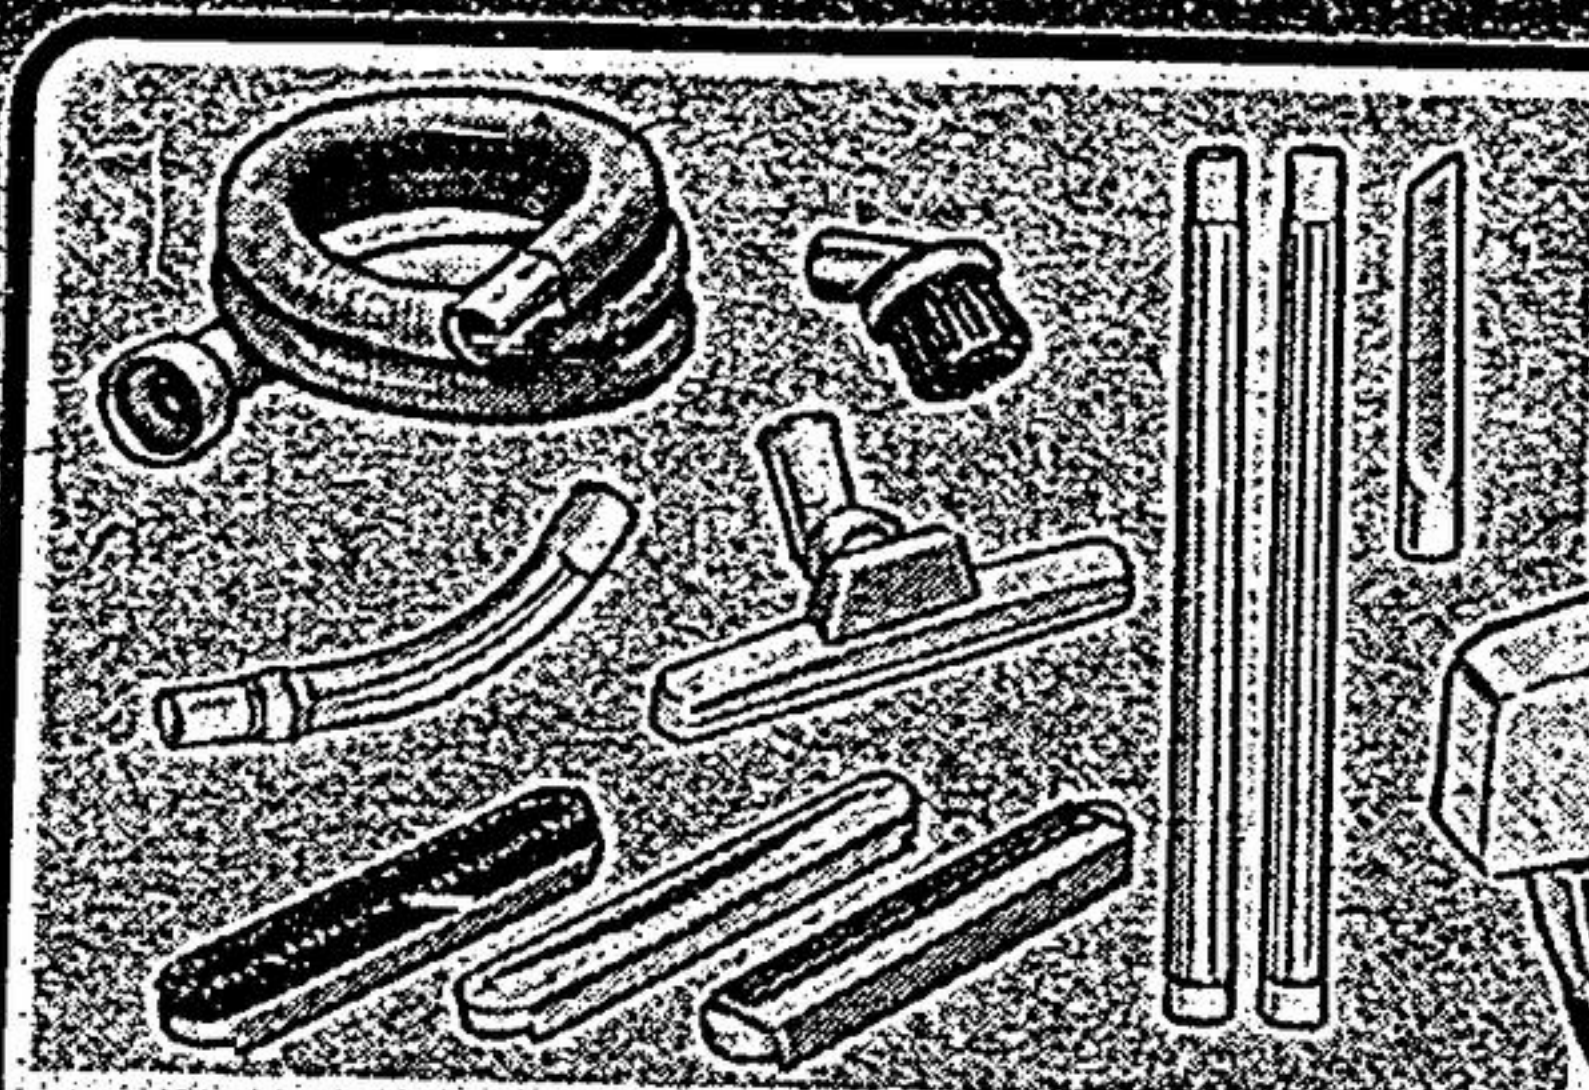

Just the ticket for people who do their own thing—and a big \$7.00 price cut to boot! Strong H-frame construction with 23 3/4" or 31 1/2" work heights. Folds to a neat 29 1/2" height, 29" width, 7 1/2" depth. Giant vise with 23 3/4" jaws, 12" vising capacity. Adjustable feet. 57-0020

Wet or Dry Shop-Vac

Save **\$10.00**
4 Imp Gal Canister, Accessories, 5 filters

51.95 Regular \$61.95

It's a toughie with powerful suction to grab up dirt or liquids fast! Includes 6 x 1 1/4" hose; extension; curved wand with air-flow control, 10" master nozzle, brush/squeegee shoes, round brush, crevice tool. 54-0016