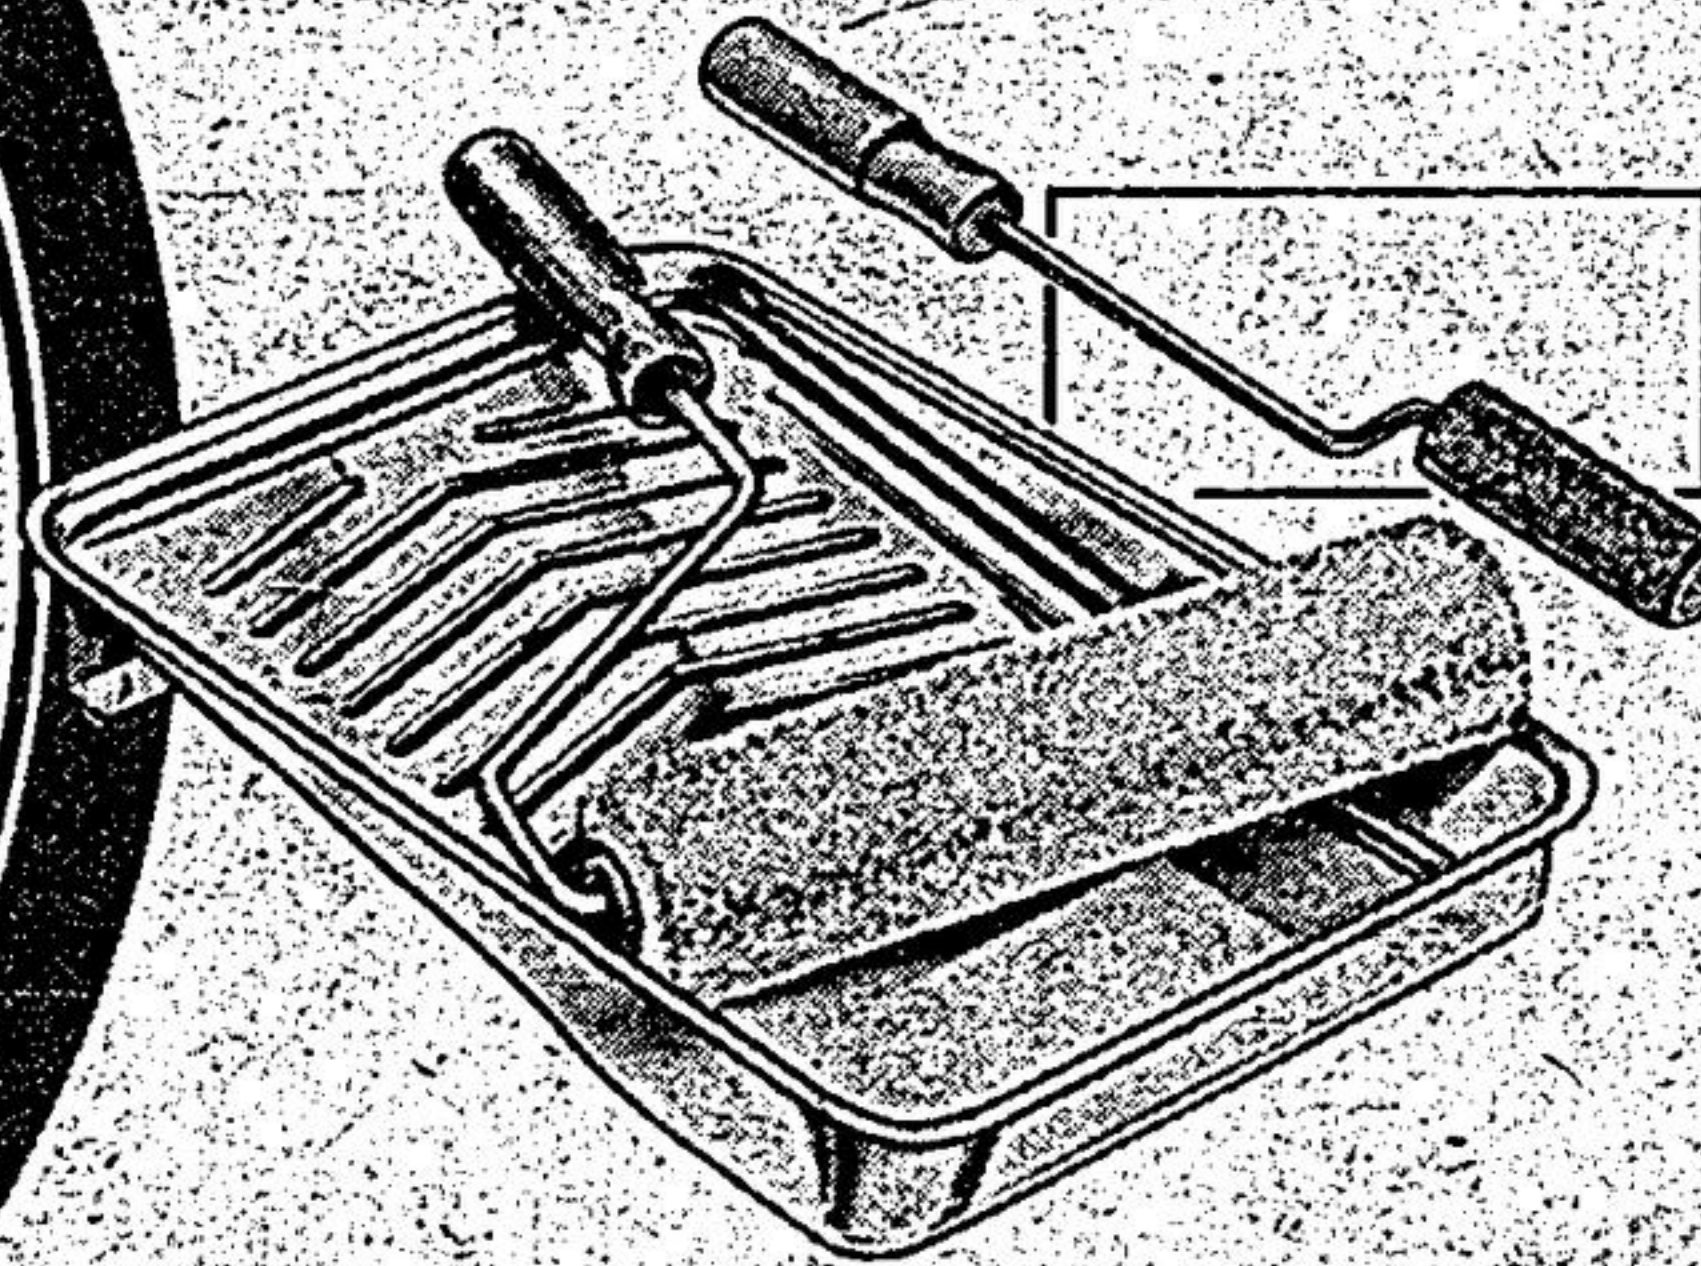

## 4" Tite-Spot Roller

For hard-to-reach nooks 'n' crannies. Lo-pile. 49-5804 **1.29**