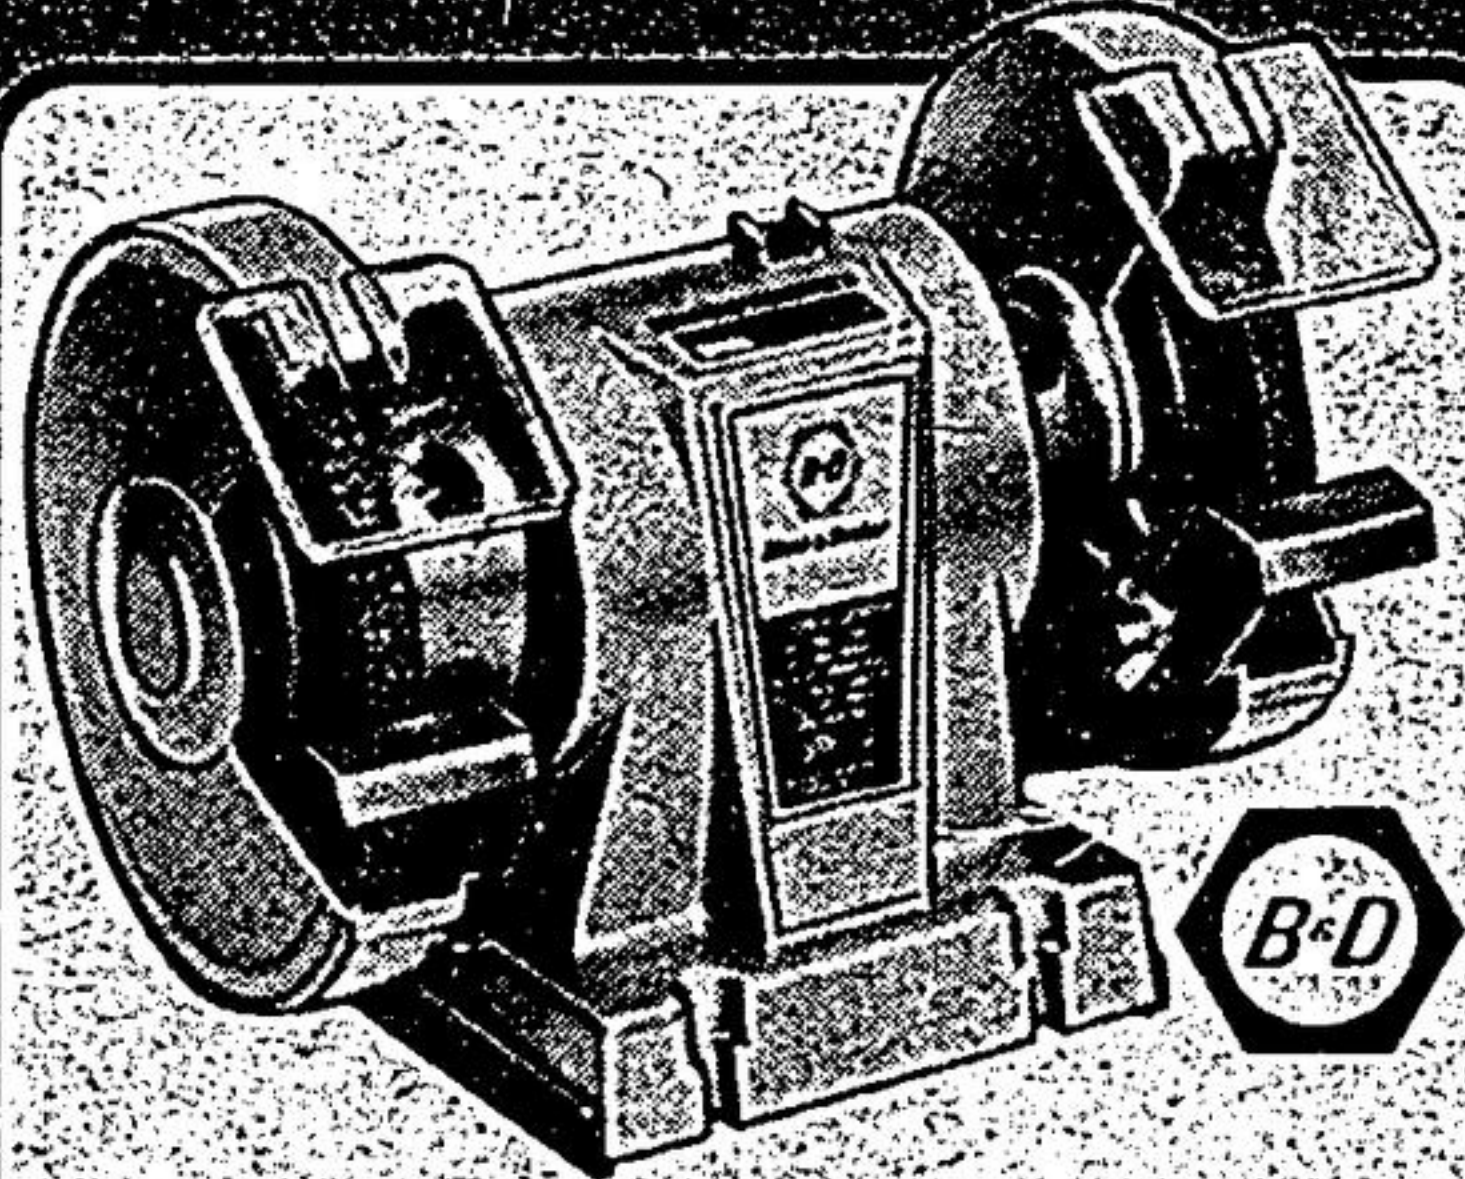

## Save \$700 B & D 1-HP Router

**5995**  
Regular \$66.95

'Best' Model #7616 with 5-amp, 22,000 rpm motor. Precision-calibrated in 1/64" vertical adjustment. Big easy-grip handles. 54-6942

B & D Router 1/4" Bit Set  
Two straight bits (1-flute and 2-flute) and corner round bit. In pouch. 54-6909

## B & D 3200-spm Sabre Saw

**1559**  
Blade included

Model #7504 cuts 1" in hardwood. Double-insulated 2.1-amp motor. Big value at our every-day low price. 54-8123

B & D 5" Grinder  
Save \$600 **4895**  
Regular \$54.95

Model #7900 with 5" vitrified aluminum oxide wheels, eye-shields, wheel-guards, tool rests, rubber feet. 2.2-amp. 3600-rpm. 55-3529

Powerful Belt Sander  
Save \$700 **6995**  
Regular \$76.95

B & D 'Best' Model #7450 with 5.2-amp, 1200 sspm motor. Long-life roller and sleeve bearings. Gearing drive. 3 x 24" belts. 54-7234