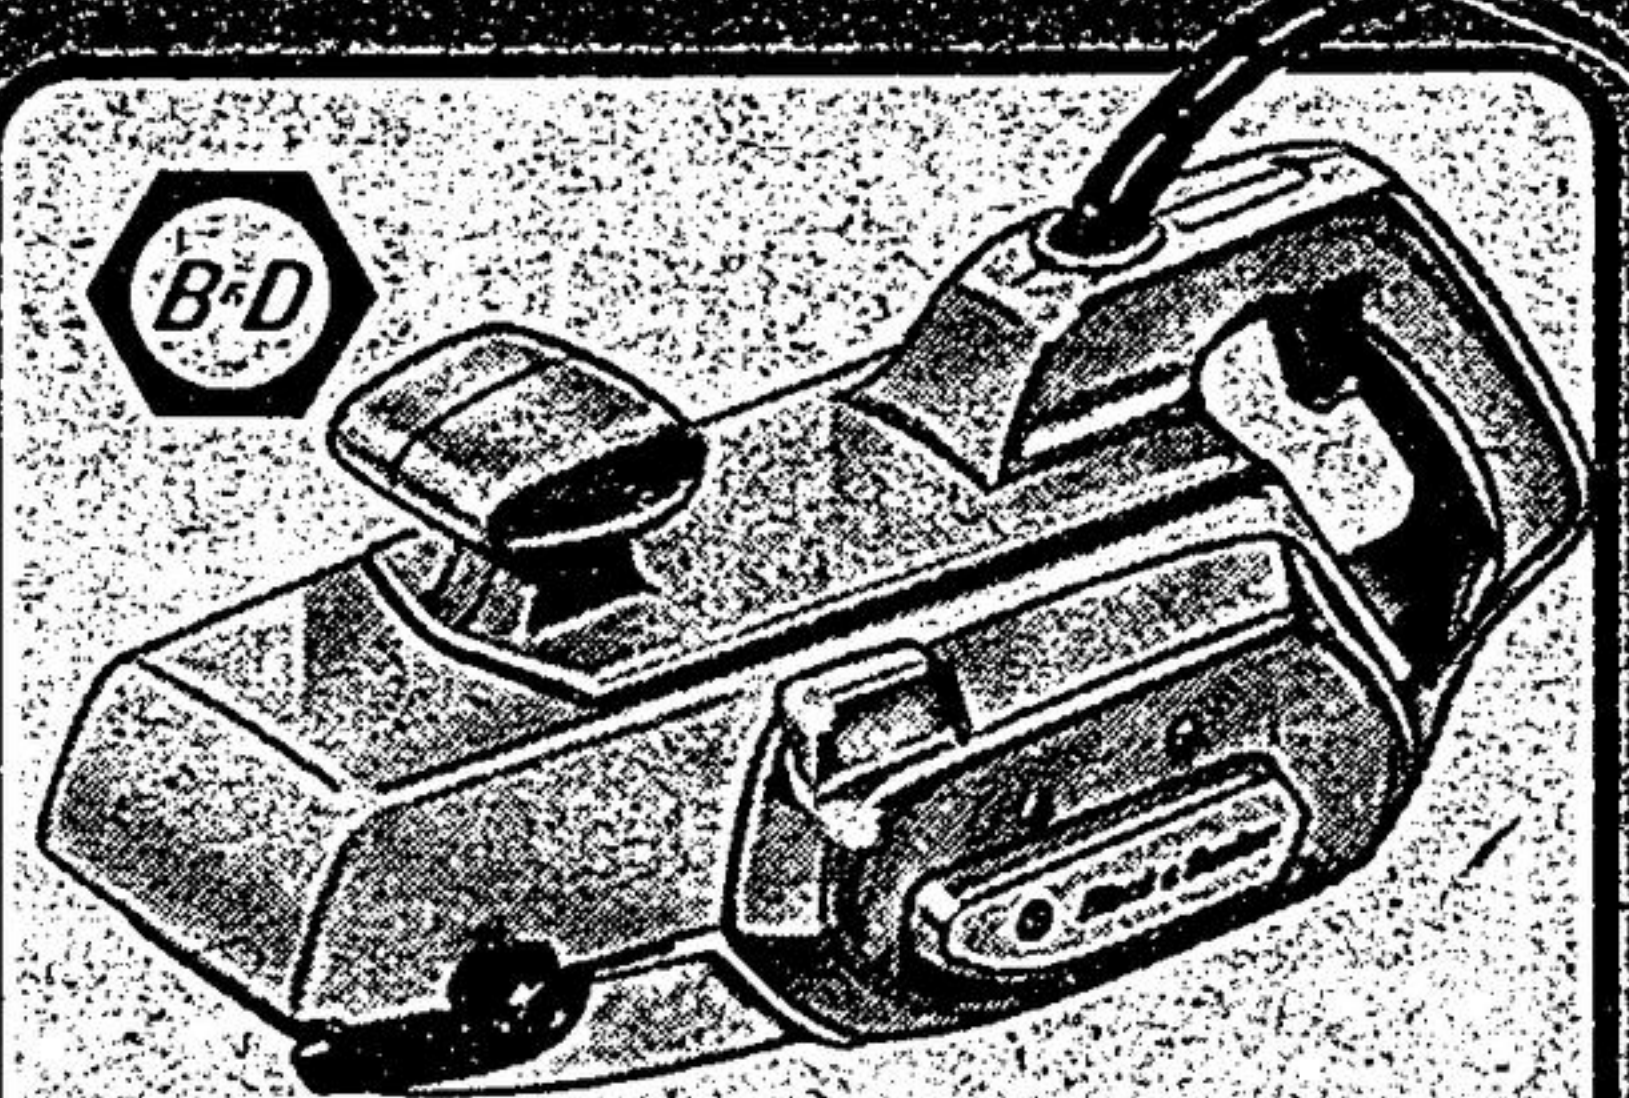

## B & D 3200-spm Sabre Saw

**1559**  
Blade included

Model #7504 cuts 1" in hardwood. Double-insulated 2.1-amp motor. Big value at our every-day low price. 54-8123

B & D 5" Grinder  
Save \$600 **4895**  
Regular \$54.95

Model #7900 with 5" vitrified aluminum oxide wheels, eye-shields, wheel-guards, tool rests, rubber feet. 2.2-amp. 3600-rpm. 55-3529

Powerful Belt Sander  
Save \$700 **6995**  
Regular \$76.95

B & D 'Best' Model #7450 with 5.2-amp, 1200 sspm motor. Long-life roller and sleeve bearings. Gearing drive. 3 x 24" belts. 54-7234