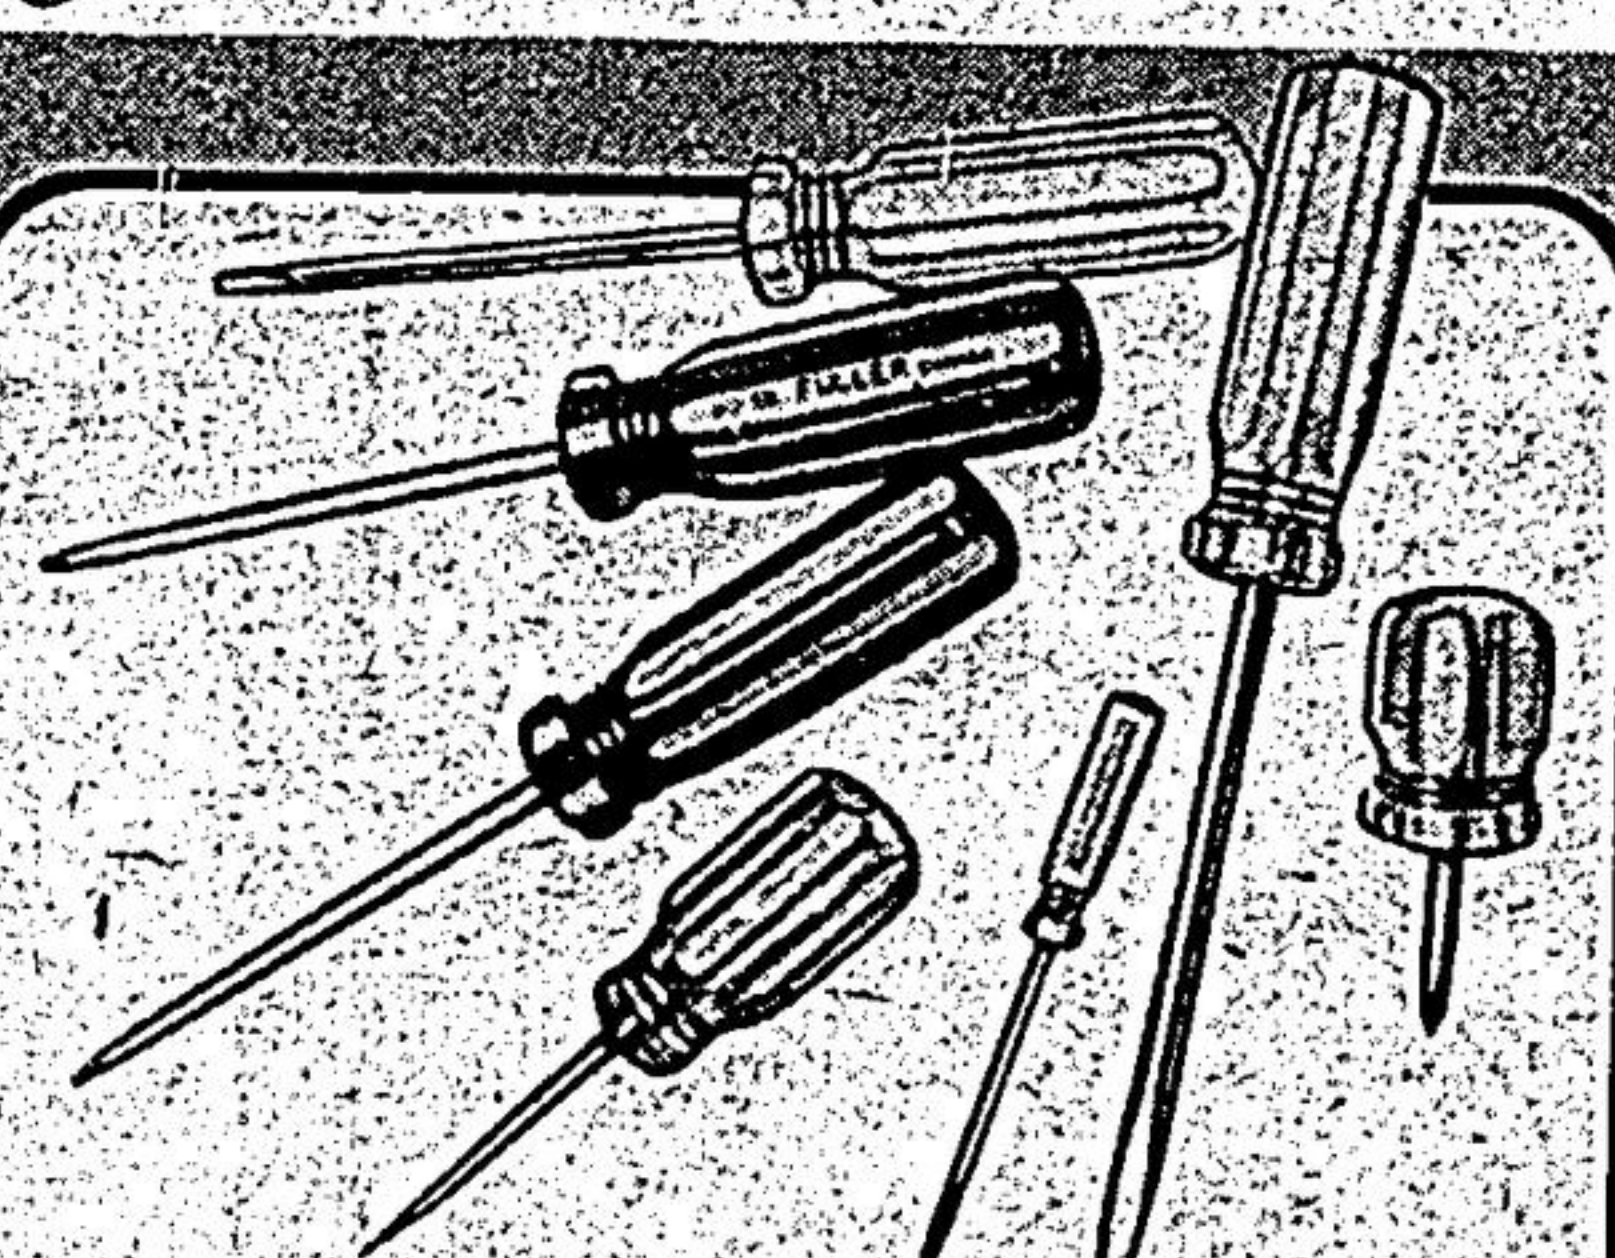

Save \$8.00
34.95
Regular \$42.95

Excellent-quality 1/4" and 3/8" square-drive set in metric or SAE sizes; four 6-point 3/8"-drive sockets; five 12-point 3/8"-drive sockets; six 6-point 1/4"-drive sockets; spark-plug socket; reversible ratchet; adapter; 2 extensions; spinner; case. 58-9160X

Fuller 5-blade set has 2 Slot, 1 Phillips and 2 square-head. Features easy-action ratchet mechanism. 99-2714

7-pc Screwdriver Set

Special Purchase
5.88
Set

Fuller. 3 Slot, 2 Robertson and a stubby Phillips driver plus scratch awl. Nickel-plated blades. 99-1930