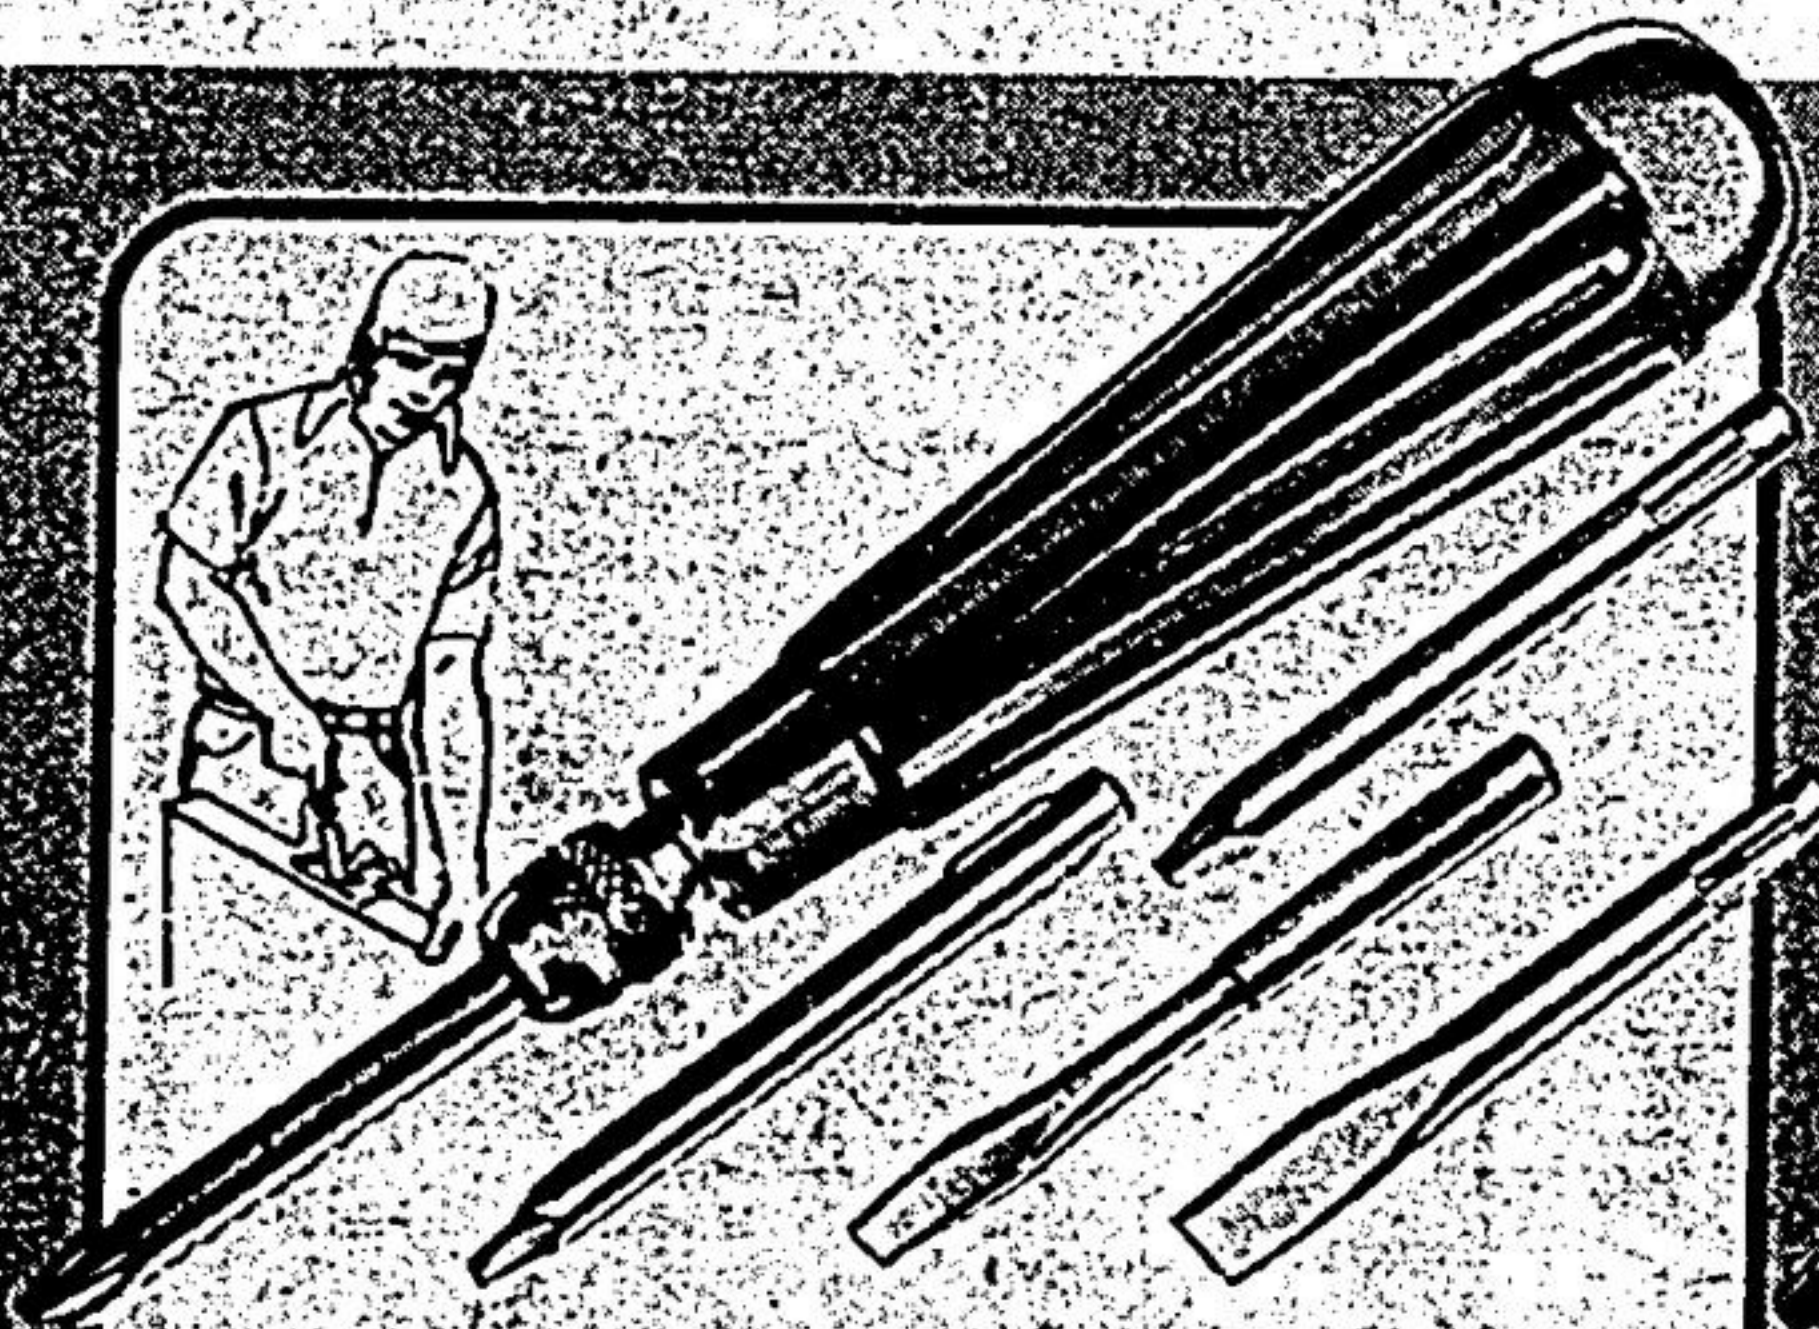

Save \$8.00
34.95
Regular \$42.95

Excellent-quality 1/4" and 3/8" square-drive set in metric or SAE sizes; four 6-point 3/8"-drive sockets; five 12-point 3/8"-drive sockets; six 6-point 1/4"-drive sockets; spark-plug socket; reversible ratchet; adapter; 2 extensions; spinner; case. 58-9160X