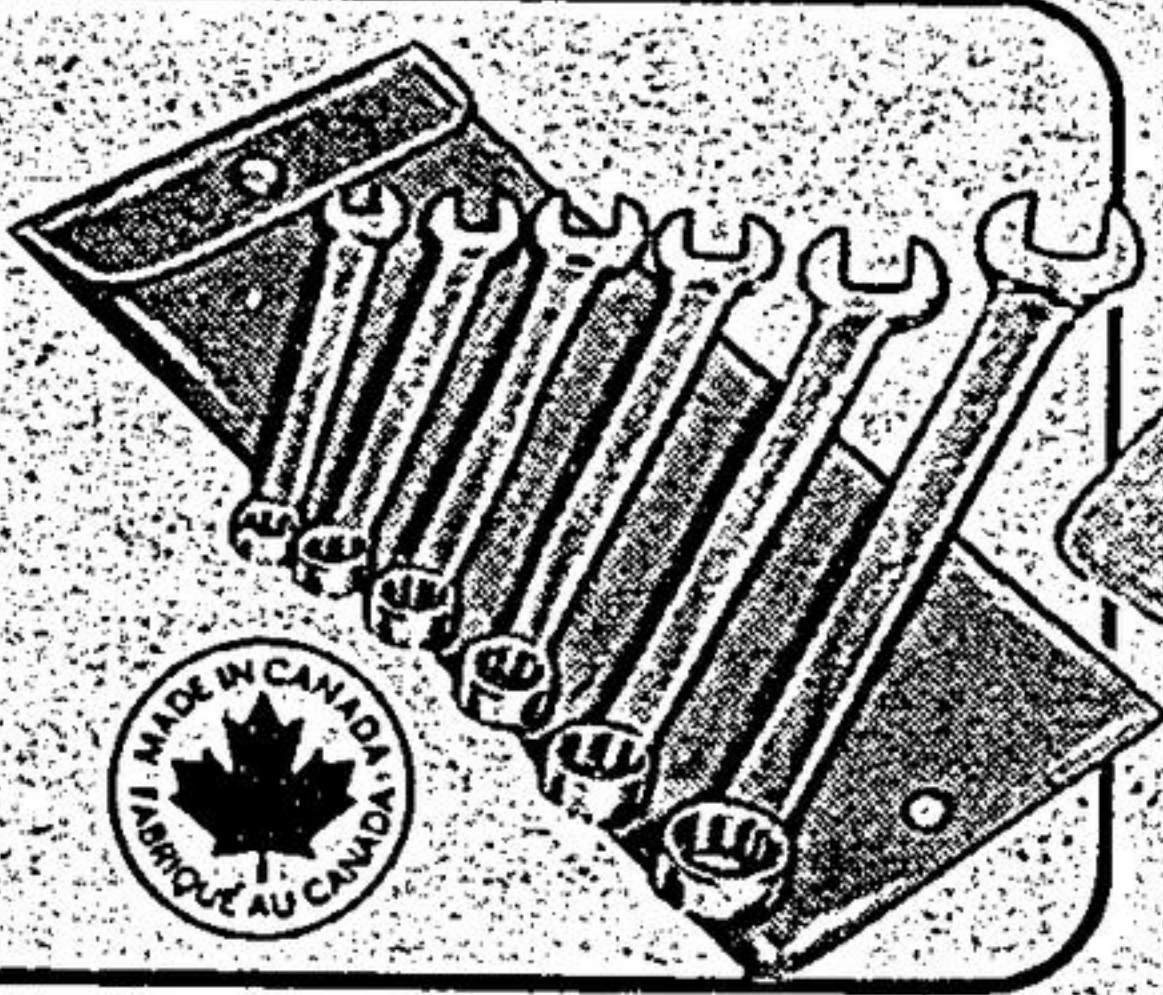

Gray Wrench Set

Save $2.00 or $3.00
12.99
6-pc Set

Choice of SAE (Reg. $14.99) 3/8", 1/2", or Metric (Reg. $15.99) 10, 17mm. Chromed Steel. 58-8577X

Multi-Purpose Metric or SAE Husky 22-pc Socket Set

Save $8.00
34.95
Regular $42.95

Excellent-quality 1/4" and 3/8" square-drive set in metric or SAE sizes; four 6-point 3/8"-drive sockets; five 12-point 3/8"-drive sockets; six 6-point 1/4"-drive sockets; spark-plug socket; reversible ratchet; adapter; 2 extensions; spinner; case. 58-9160X