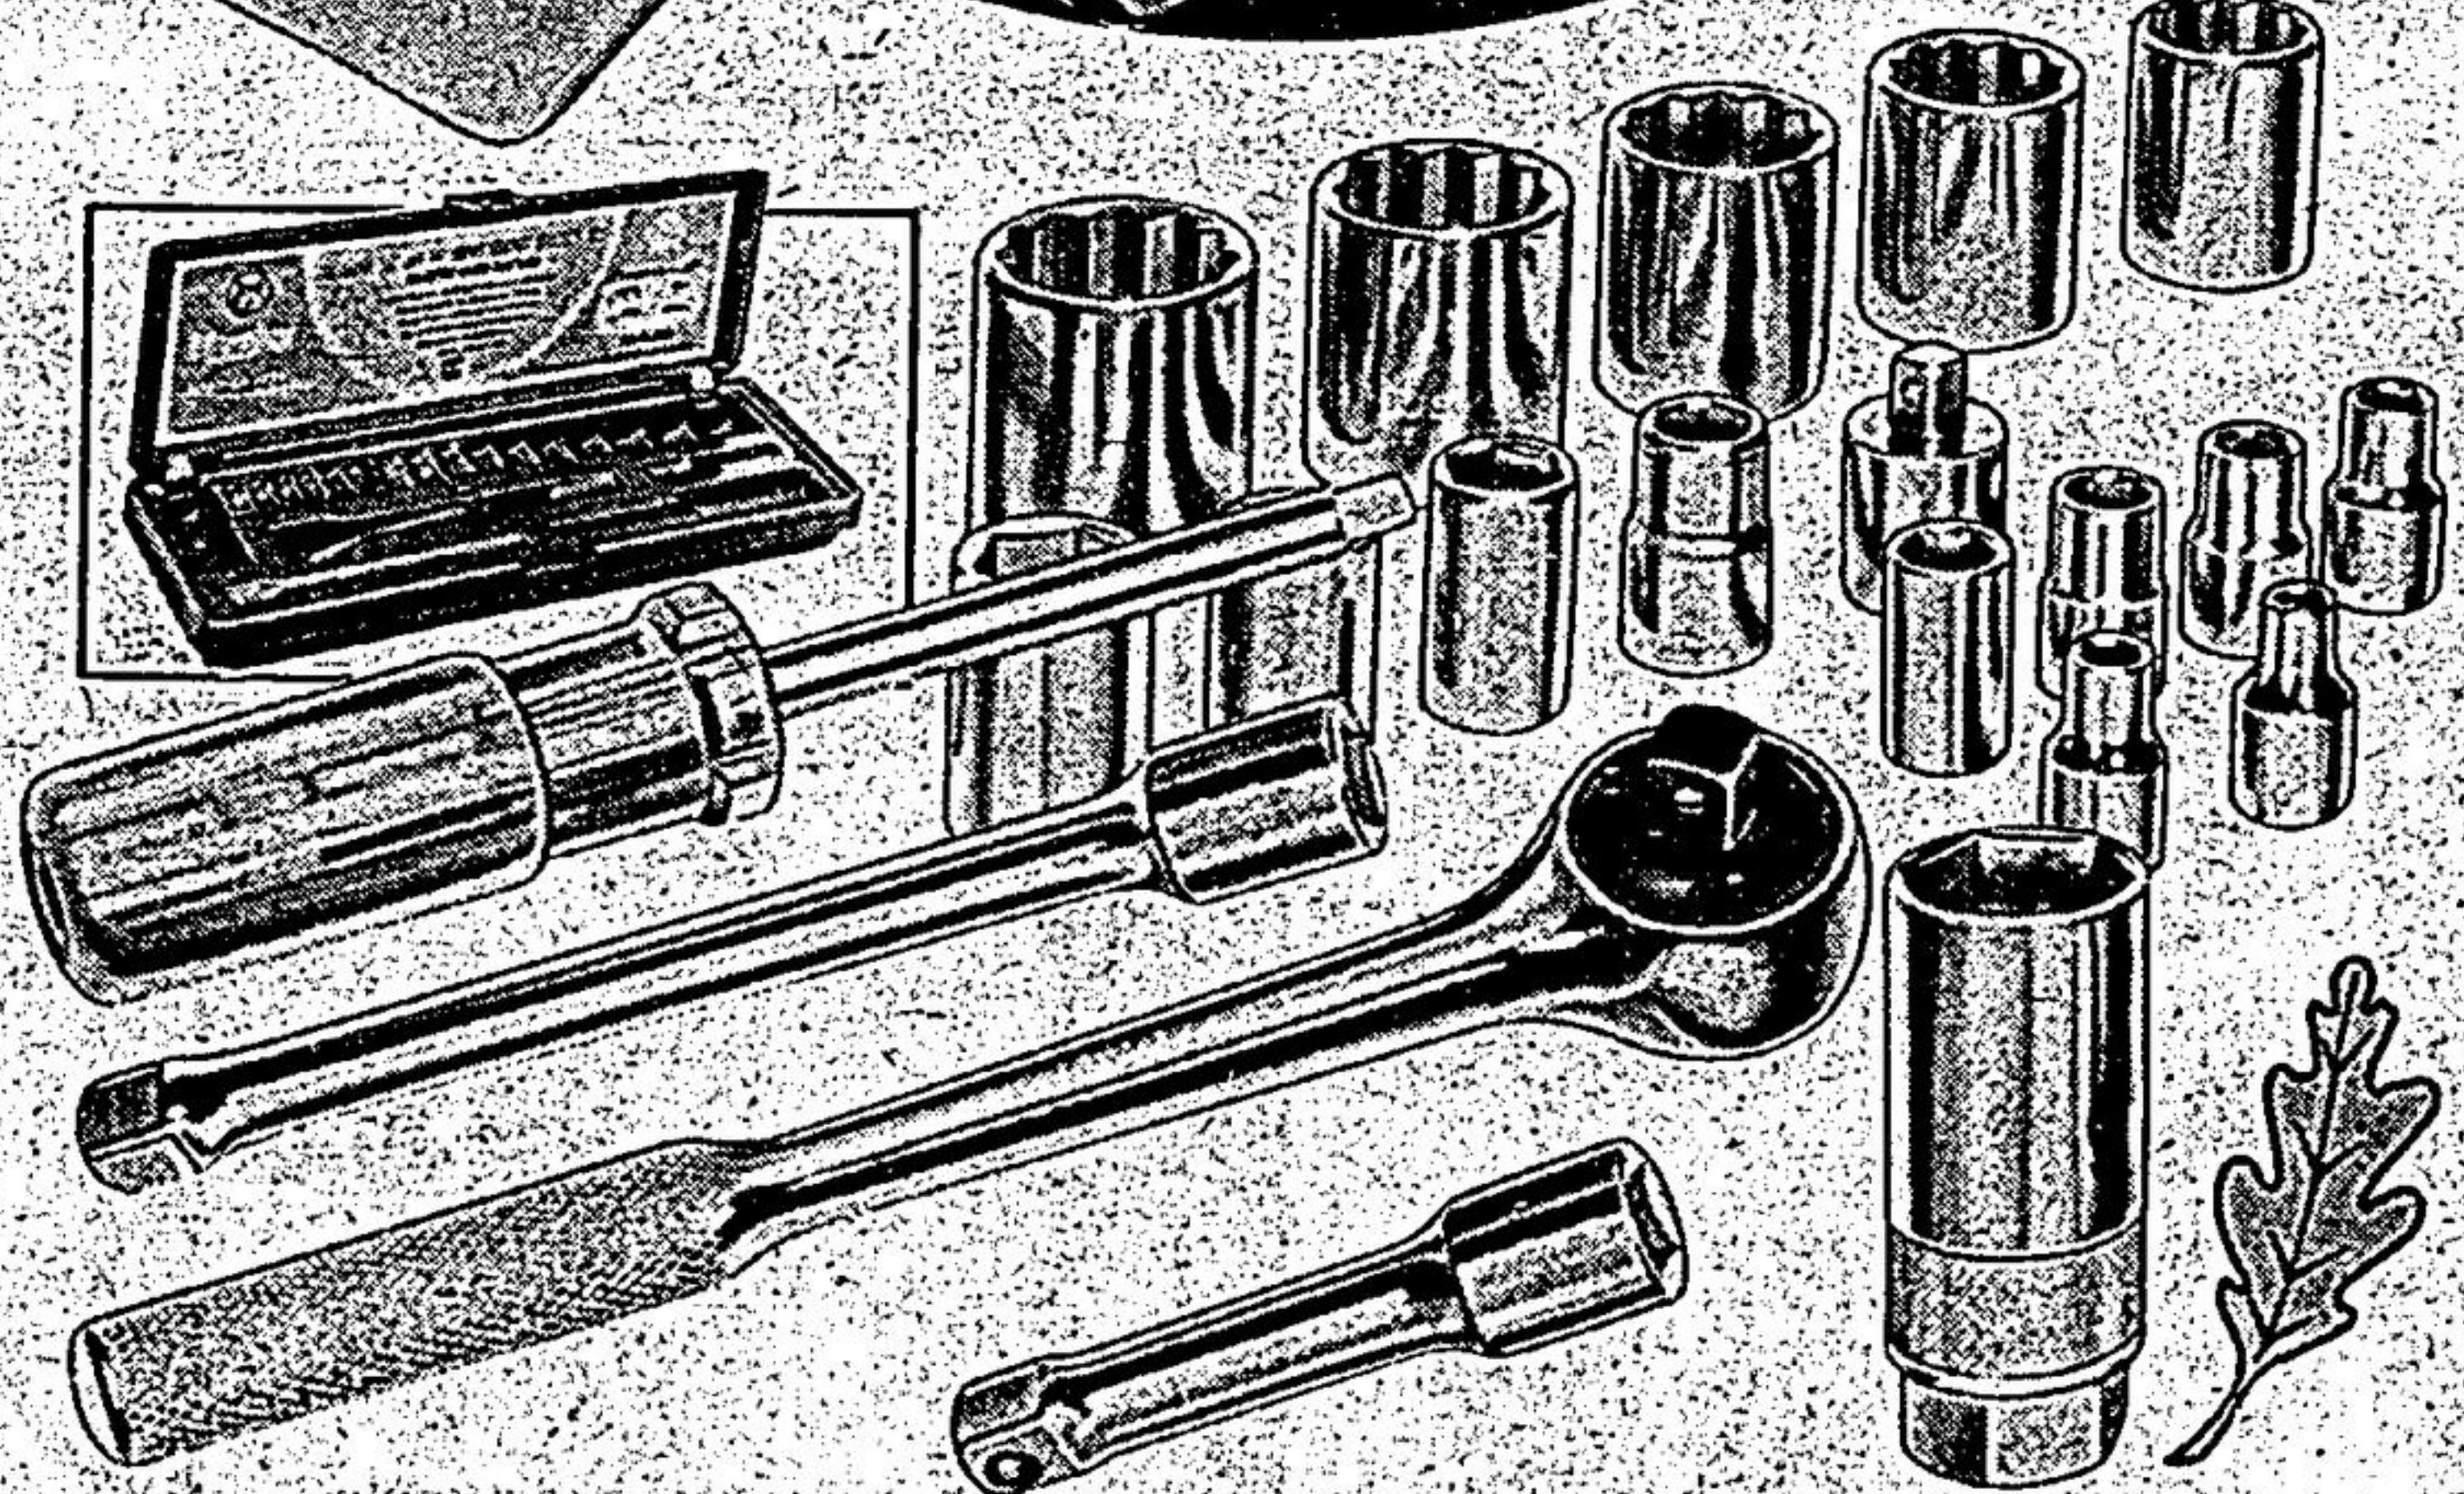

Fall Hardware Value! 6-pc Fuller Wrench Set

Special Purchase!
Your choice of
Metric or SAE
in popular sizes

788
Each Set

Quality combination wrenches of drop-forged, chrome-plated steel for long, dependable service. Metric sizes 7mm to 14mm; SAE sizes 3/8" to 11/16". In handy plastic pouch with snap. 99-3054X

Gray Wrench Set

Save \$2.00 or \$3.00
12.99
6-pc Set

Choice of SAE (Reg. \$14.99) 3/8", 1/2", or Metric (Reg. \$15.99) 10, 17mm. Chromed Steel. 58-8577X

Multi-Purpose Metric or SAE Husky 22-pc Socket Set

Save \$8.00
34.95
Regular \$42.95

Excellent-quality 1/4" and 3/8" square-drive set in metric or SAE sizes; four 6-point 3/8"-drive sockets; five 12-point 3/8"-drive sockets; six 6-point 1/4"-drive sockets; spark-plug socket; reversible ratchet; adapter; 2 extensions; spinner; case. 58-9160X

Fuller 5-blade set has 2 Slot, 1 Phillips and 2 square-head. Features easy-action ratchet mechanism. 99-2714

7-pc Screwdriver Set

Special Purchase
5.88
Set

Fuller. 3 Slot, 2 Robertson and a stubby Phillips driver plus scratch awl. Nickel-plated blades. 99-1930