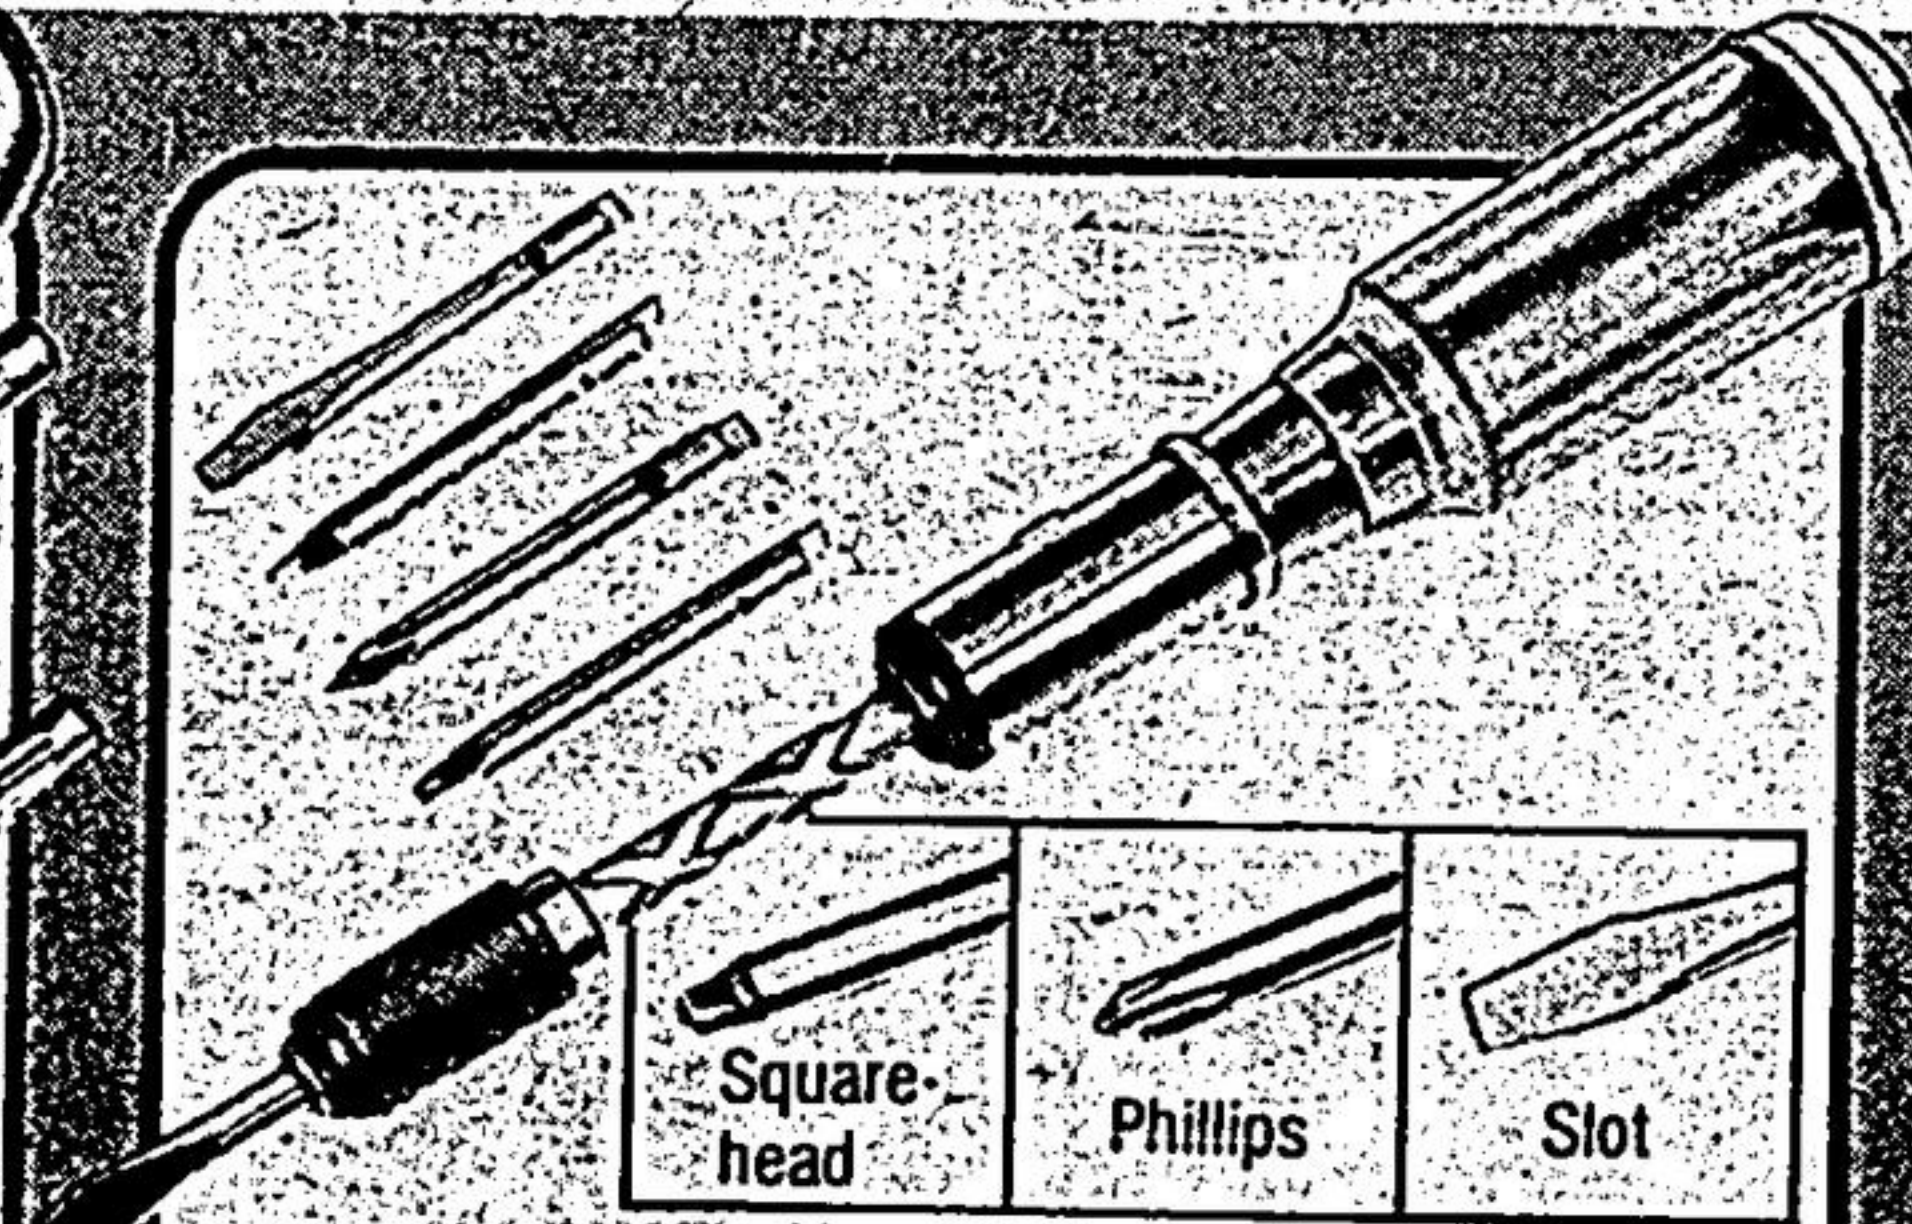

Ratchet Screwdriver

Special Purchase
6.99
Set

Fuller 5-blade set has 2 Slot, 1 Phillips and 2 square-head. Features easy-action ratchet mechanism. 99-2714