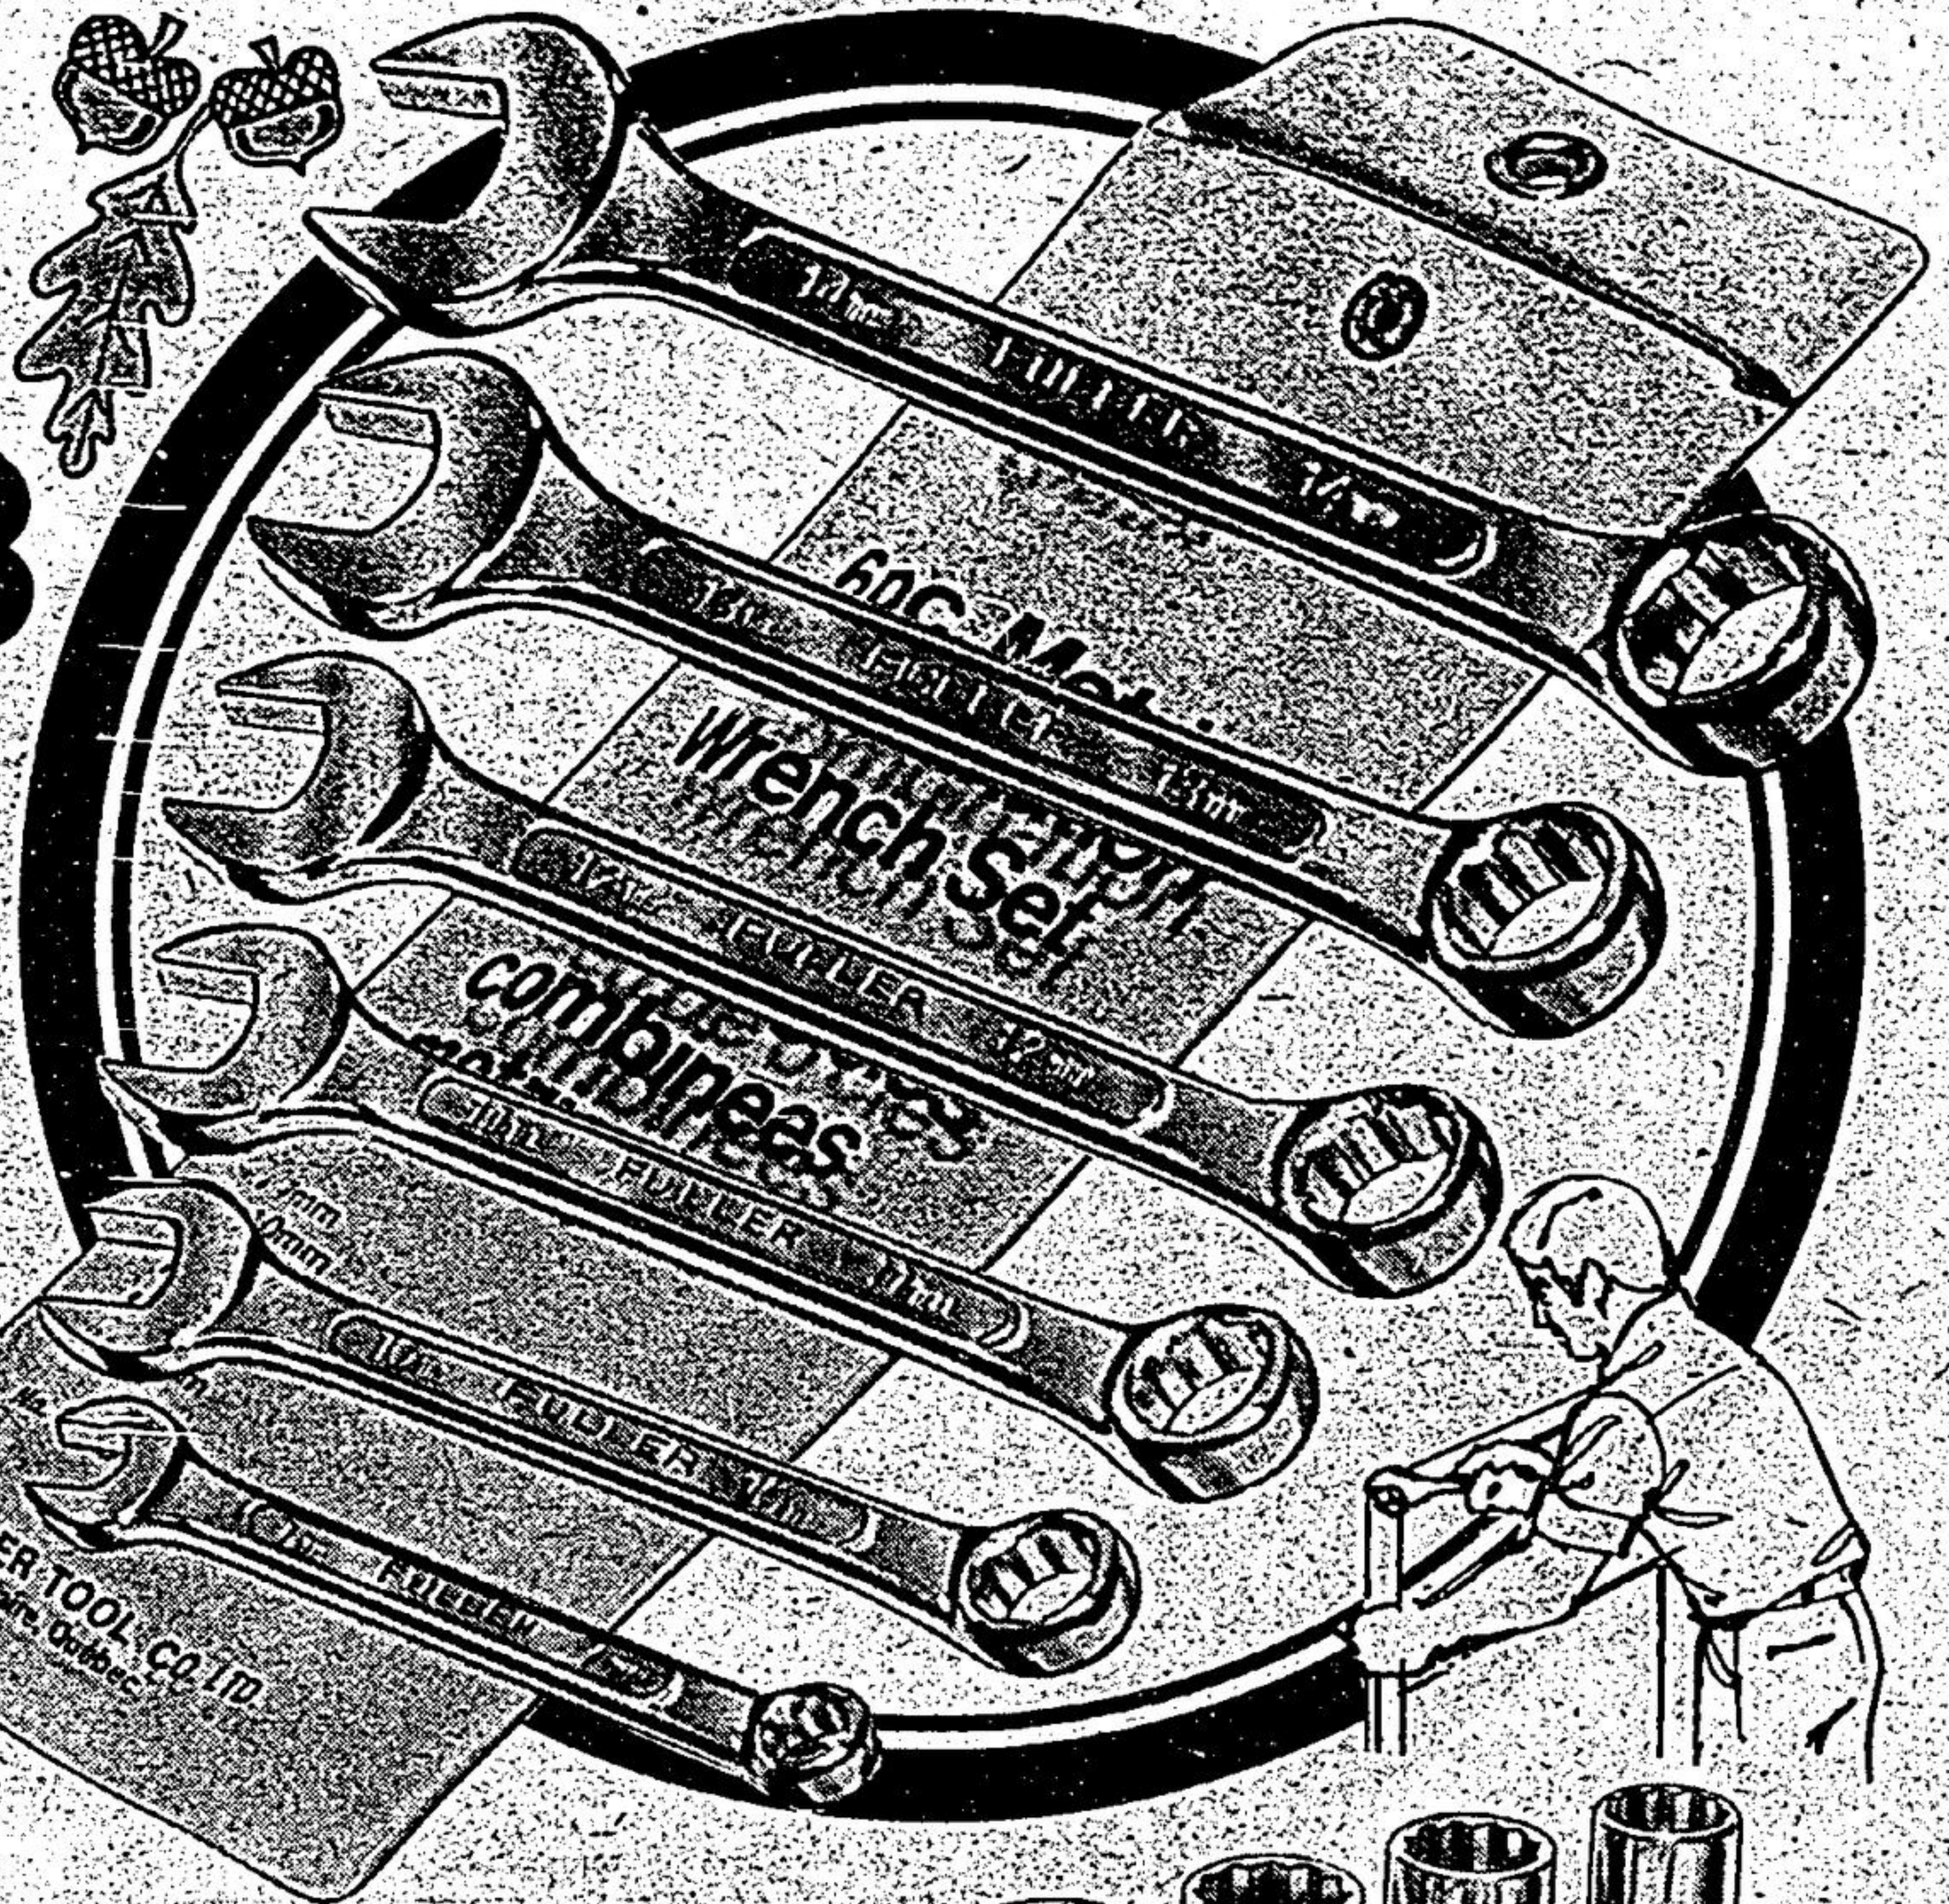

Fall Hardware Value! 6-pc Fuller Wrench Set

Special Purchase!
Your choice of
Metric or SAE
in popular sizes

788
Each Set

Quality combination wrenches of drop-forged, chrome-plated steel for long, dependable service. Metric sizes 7mm to 14mm; SAE sizes 3/8" to 11/16". In handy plastic pouch with snap. 99-3054X

Gray Wrench Set

Save \$2.00 or \$3.00
12.99
6-pc Set

Choice of SAE (Reg. \$14.99) 3/8", 1/2", or Metric (Reg. \$15.99) 10, 17mm. Chromed Steel. 58-8577X

Multi-Purpose Metric or SAE Husky 22-pc Socket Set

Save \$8.00
34.95
Regular \$42.95

Excellent-quality 1/4" and 3/8" square-drive set in metric or SAE sizes; four 6-point 3/8"-drive sockets; five 12-point 3/8"-drive sockets; six 6-point 1/4"-drive sockets; spark-plug socket; reversible ratchet; adapter; 2 extensions; spinner; case. 58-9160X

Fuller 5-blade set has 2 Slot, 1 Phillips and 2 square-head. Features easy-action ratchet mechanism. 99-2714

7-pc Screwdriver Set

Special Purchase
5.88
Set

Fuller. 3 Slot, 2 Robertson and a stubby Phillips driver plus scratch awl. Nickel-plated blades. 99-1930