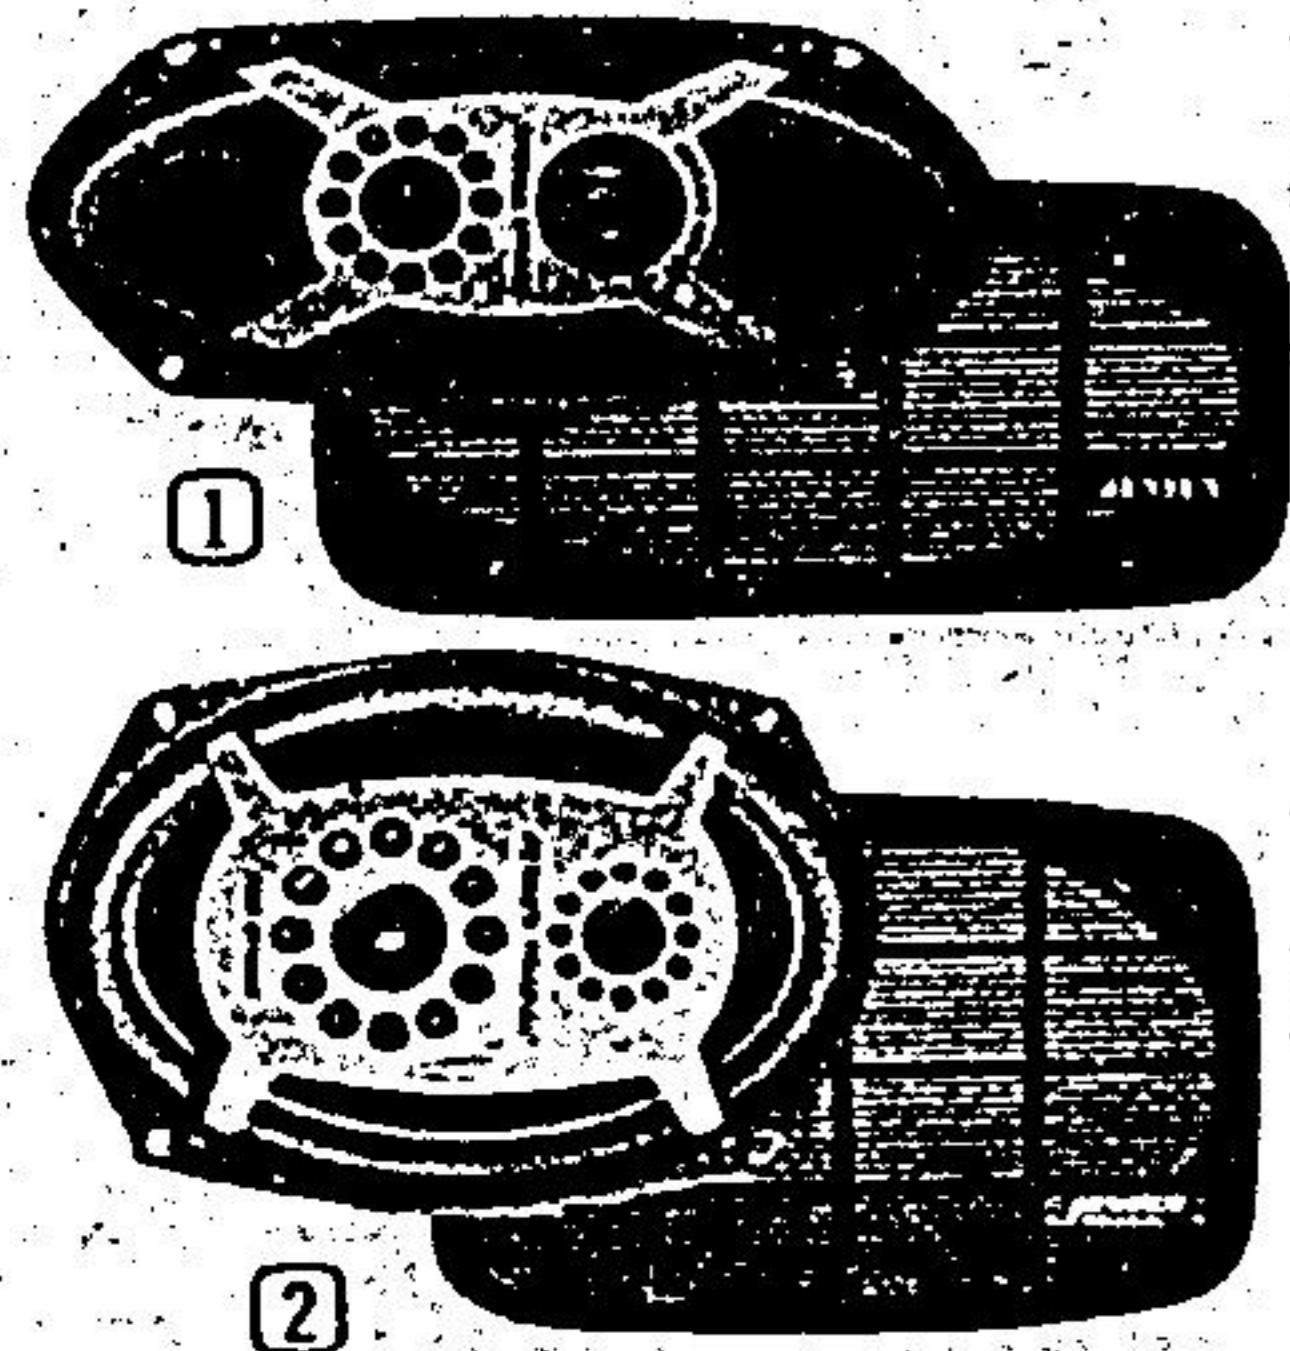

1 Jensen Triaxial Speaker Kit with two 3-way flush-mount speakers. Each with an electrical cross-over network for the 4 x 10" woofer, 2" direct-radiating mid-range and 2" Sweeten® solid-state tweeter. Impact and heat-resistant DuraJen grille. 20-oz magnet. Quality unit. 35-4069—30-watt input kit 149.95

2 Jensen Triaxial Flush-Mount Kit is similar to above but each speaker has a 6 x 9" woofer, 3" direct-radiating mid-range and 2" Sweeten® plus DuraJen grille. Top value! Shop now! 35-4068—30-watt input kit 149.95

3 Kraco Coaxial Surface-Mount Kit with 2 speakers. Each has 5 1/2" round woofer and 2 1/4" tweeter in a 7 1/4 x 6 1/4 x 4" enclosure. 8-ohm impedance. 20-oz magnets. Wire and hardware included. Get on the road to sound value now! 35-4093—10-watt input kit 54.95