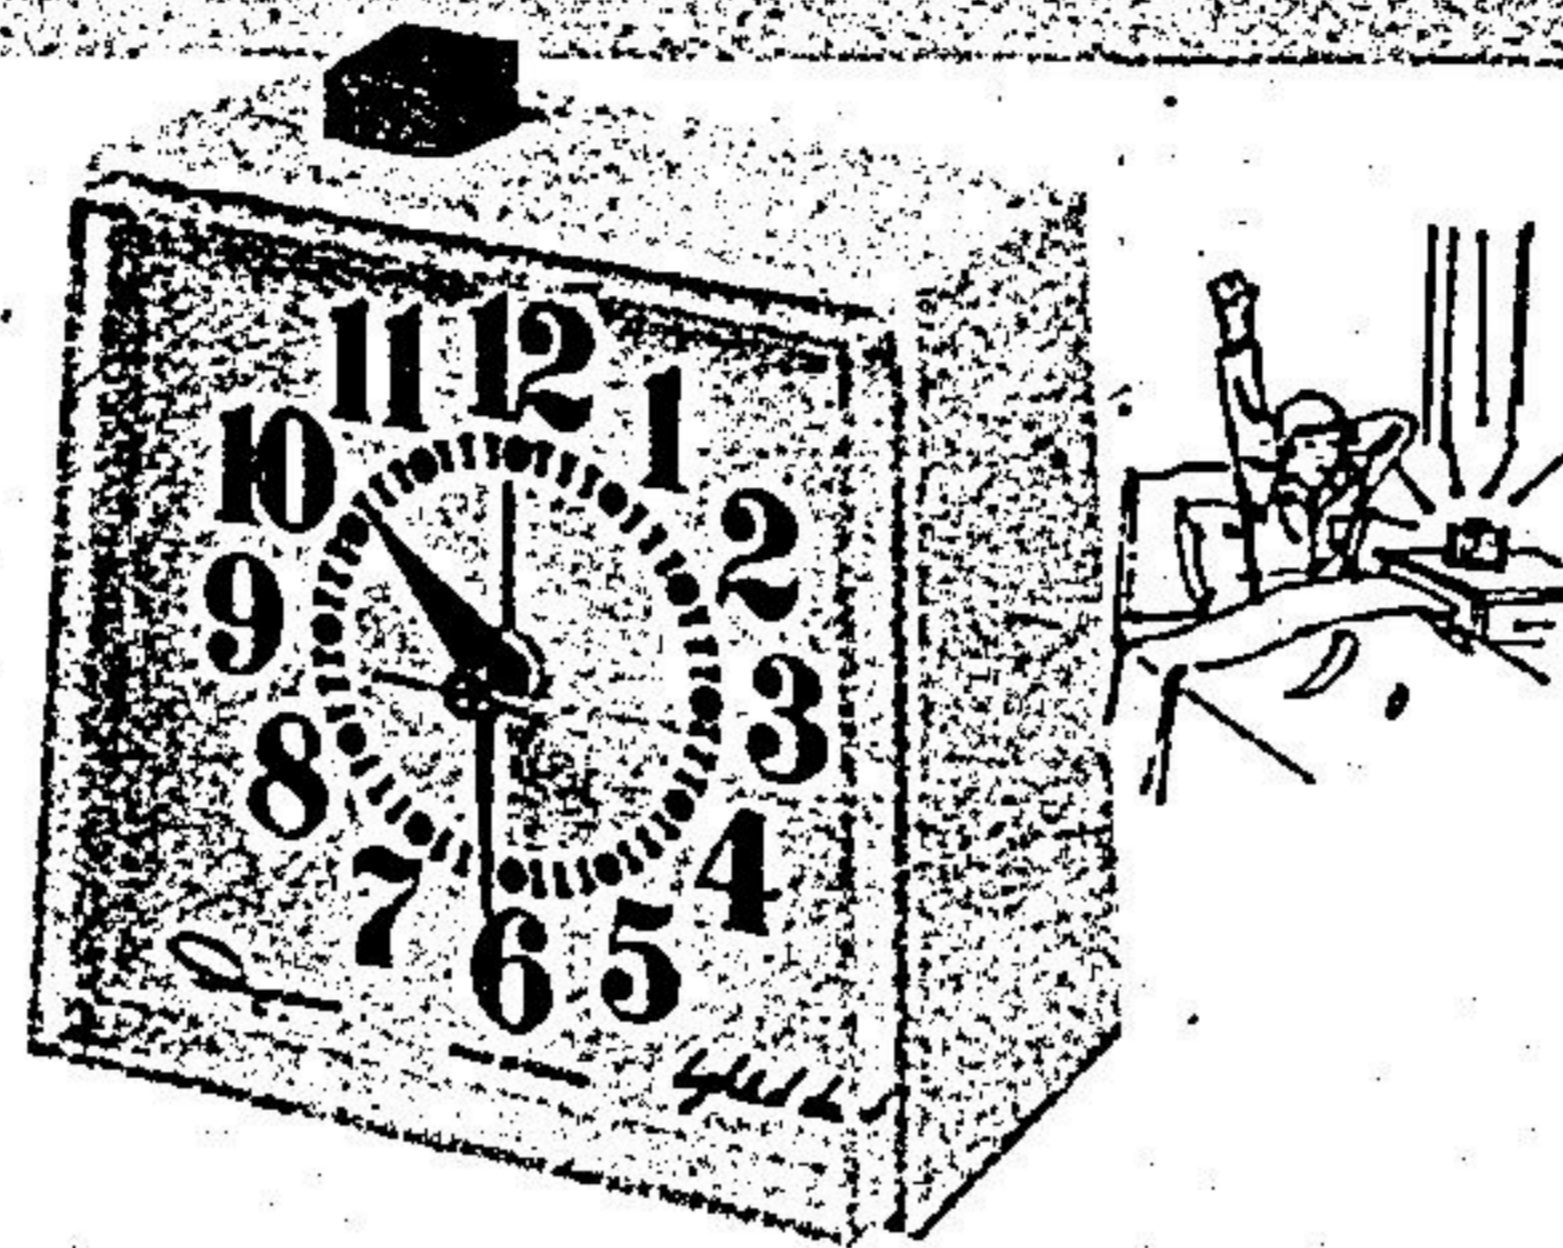

Now hear this sound value!

Sanyo AM/FM LED Clock Radio

3888
After Oct. 13
42.95

Wakes you to a favorite program or alarm. Push-button controls for snooze, sleep and time set. Band selection and function switches. Earphone jack. Save now! 44-2114

Clock Radios brighten mornings

AM/FM stereo **64⁹⁵**

LED display **39⁹⁵**

② Front-mounted rotary tuning, function, left and right volume and tone controls; switches for power, wake-to-music or alarm; top-mounted push-button control for sleep, time, alarm, clock set, and snooze; 2 side-mount speakers for superb sound; LED display. 44-2120

① Choice of wake-to-music or alarm with snooze and sleep buttons. Side-mounted dim or brightness switch for LED display and rotary tuning with thumb-wheel volume controls. Rear-mounted earphone jack. About 9 1/2 x 6 1/2 x 2 1/2 high. Tune in to this buy. 44-2107