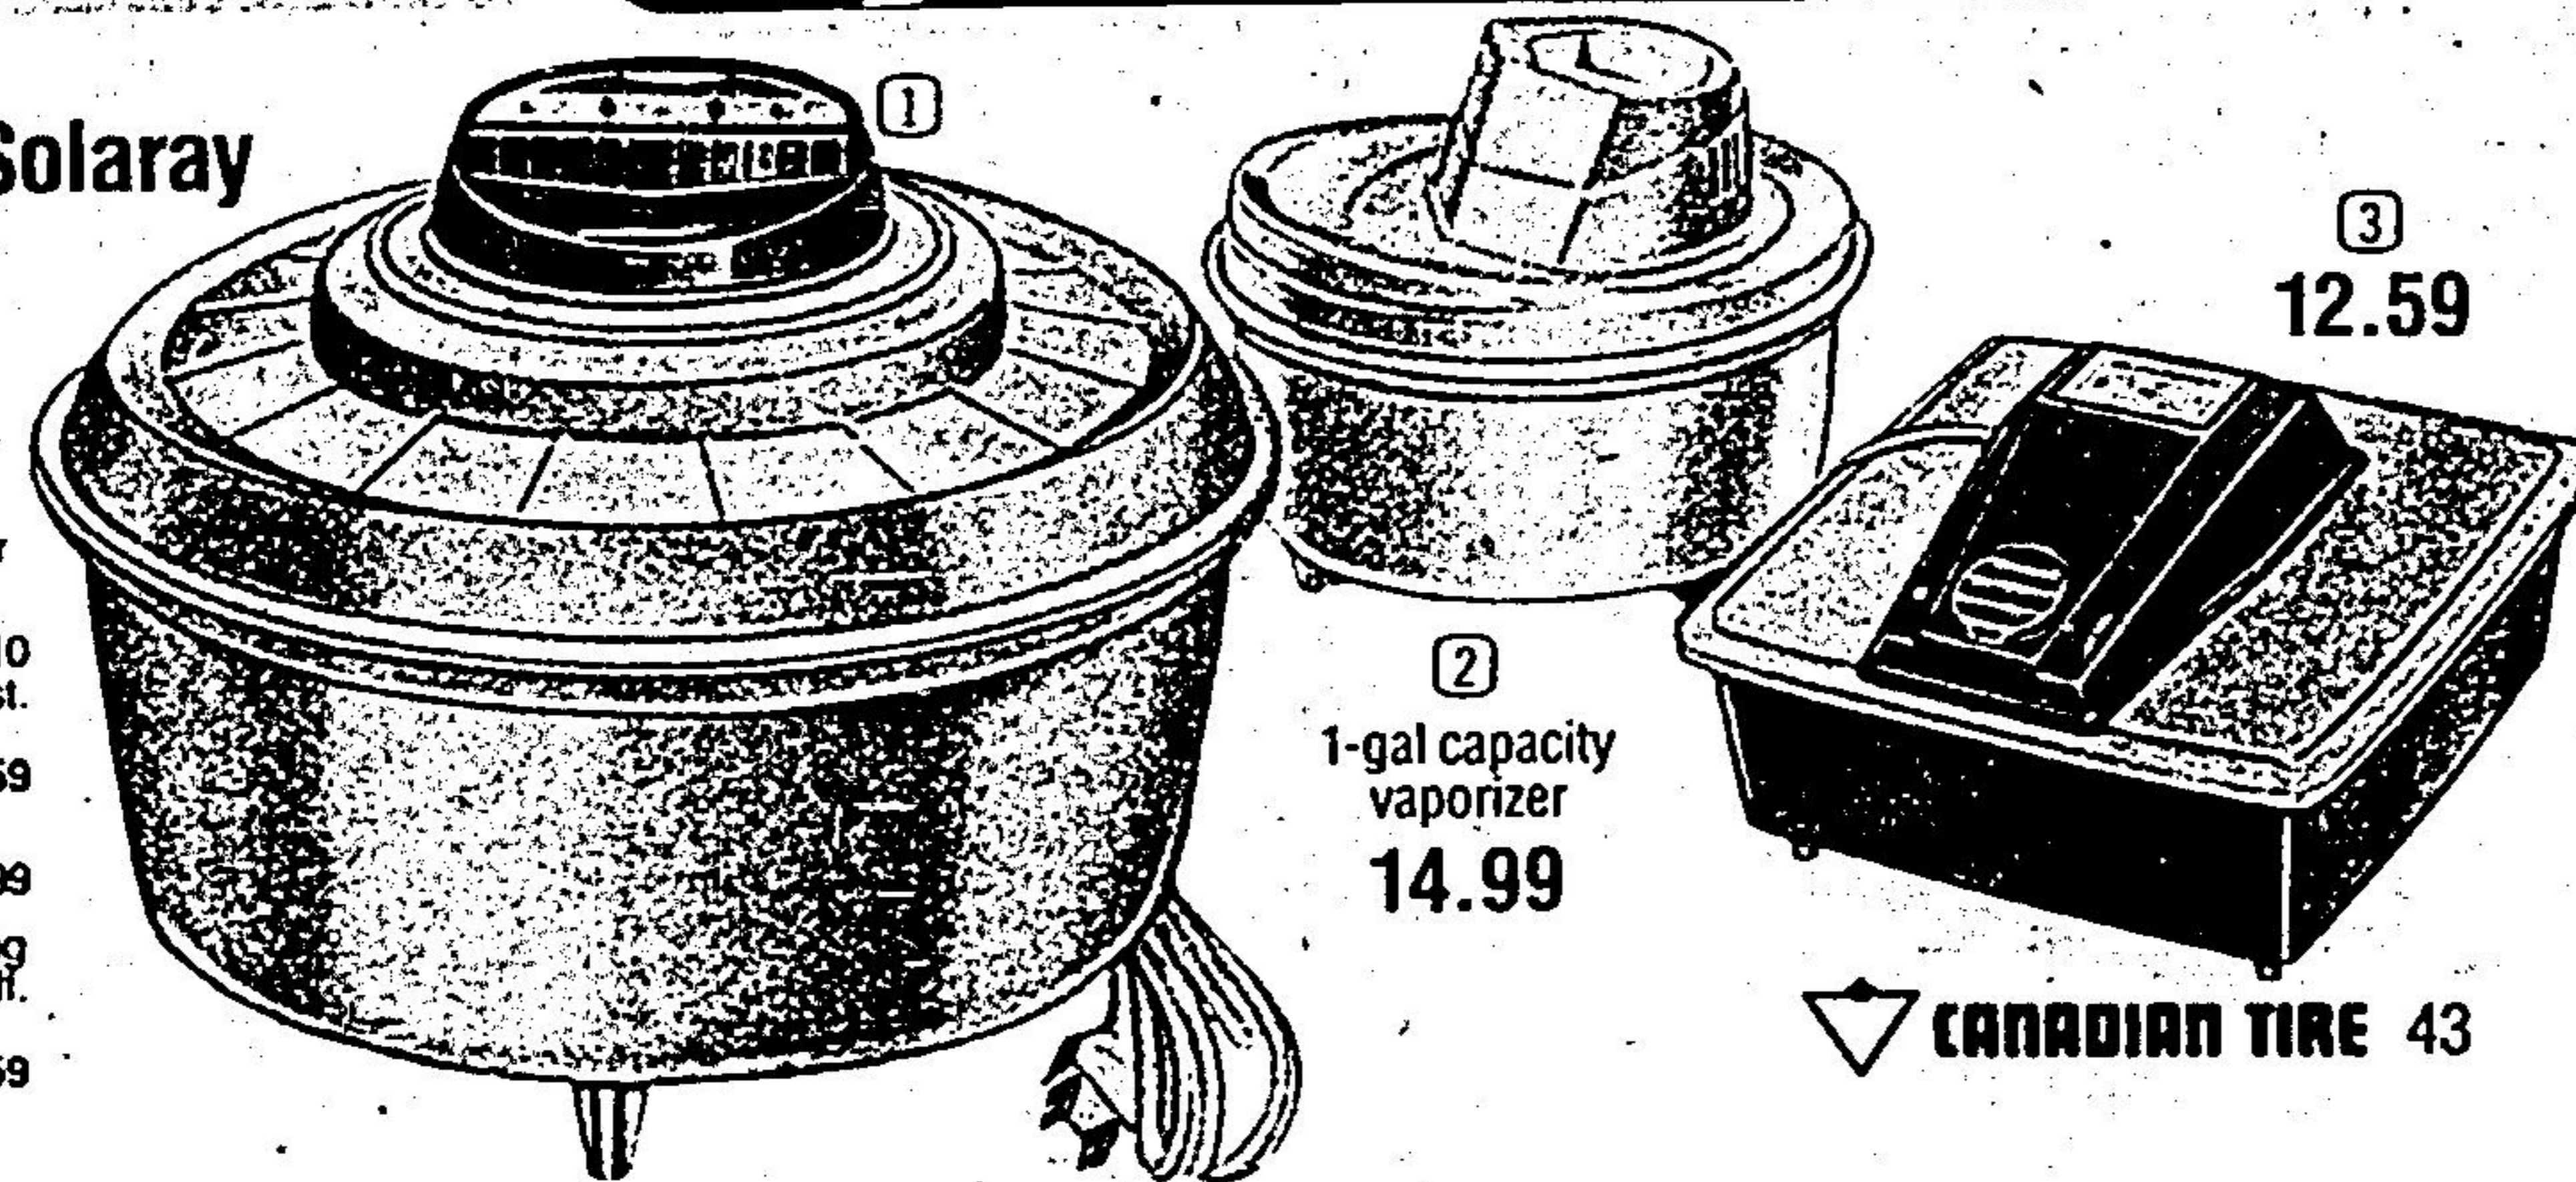

(2) One-Gallon Unit—Provides cool mist. 43-9363—10 to 12-hr operation . . . . . 14.99

(3) Multi-Speed 1 1/2-Gallon Unit with carrying handle, lock-on head. Automatic shut-off. 12 to 14 hour operation on one fill. 43-9362—Delivers a hot mist . . . . . 12.59