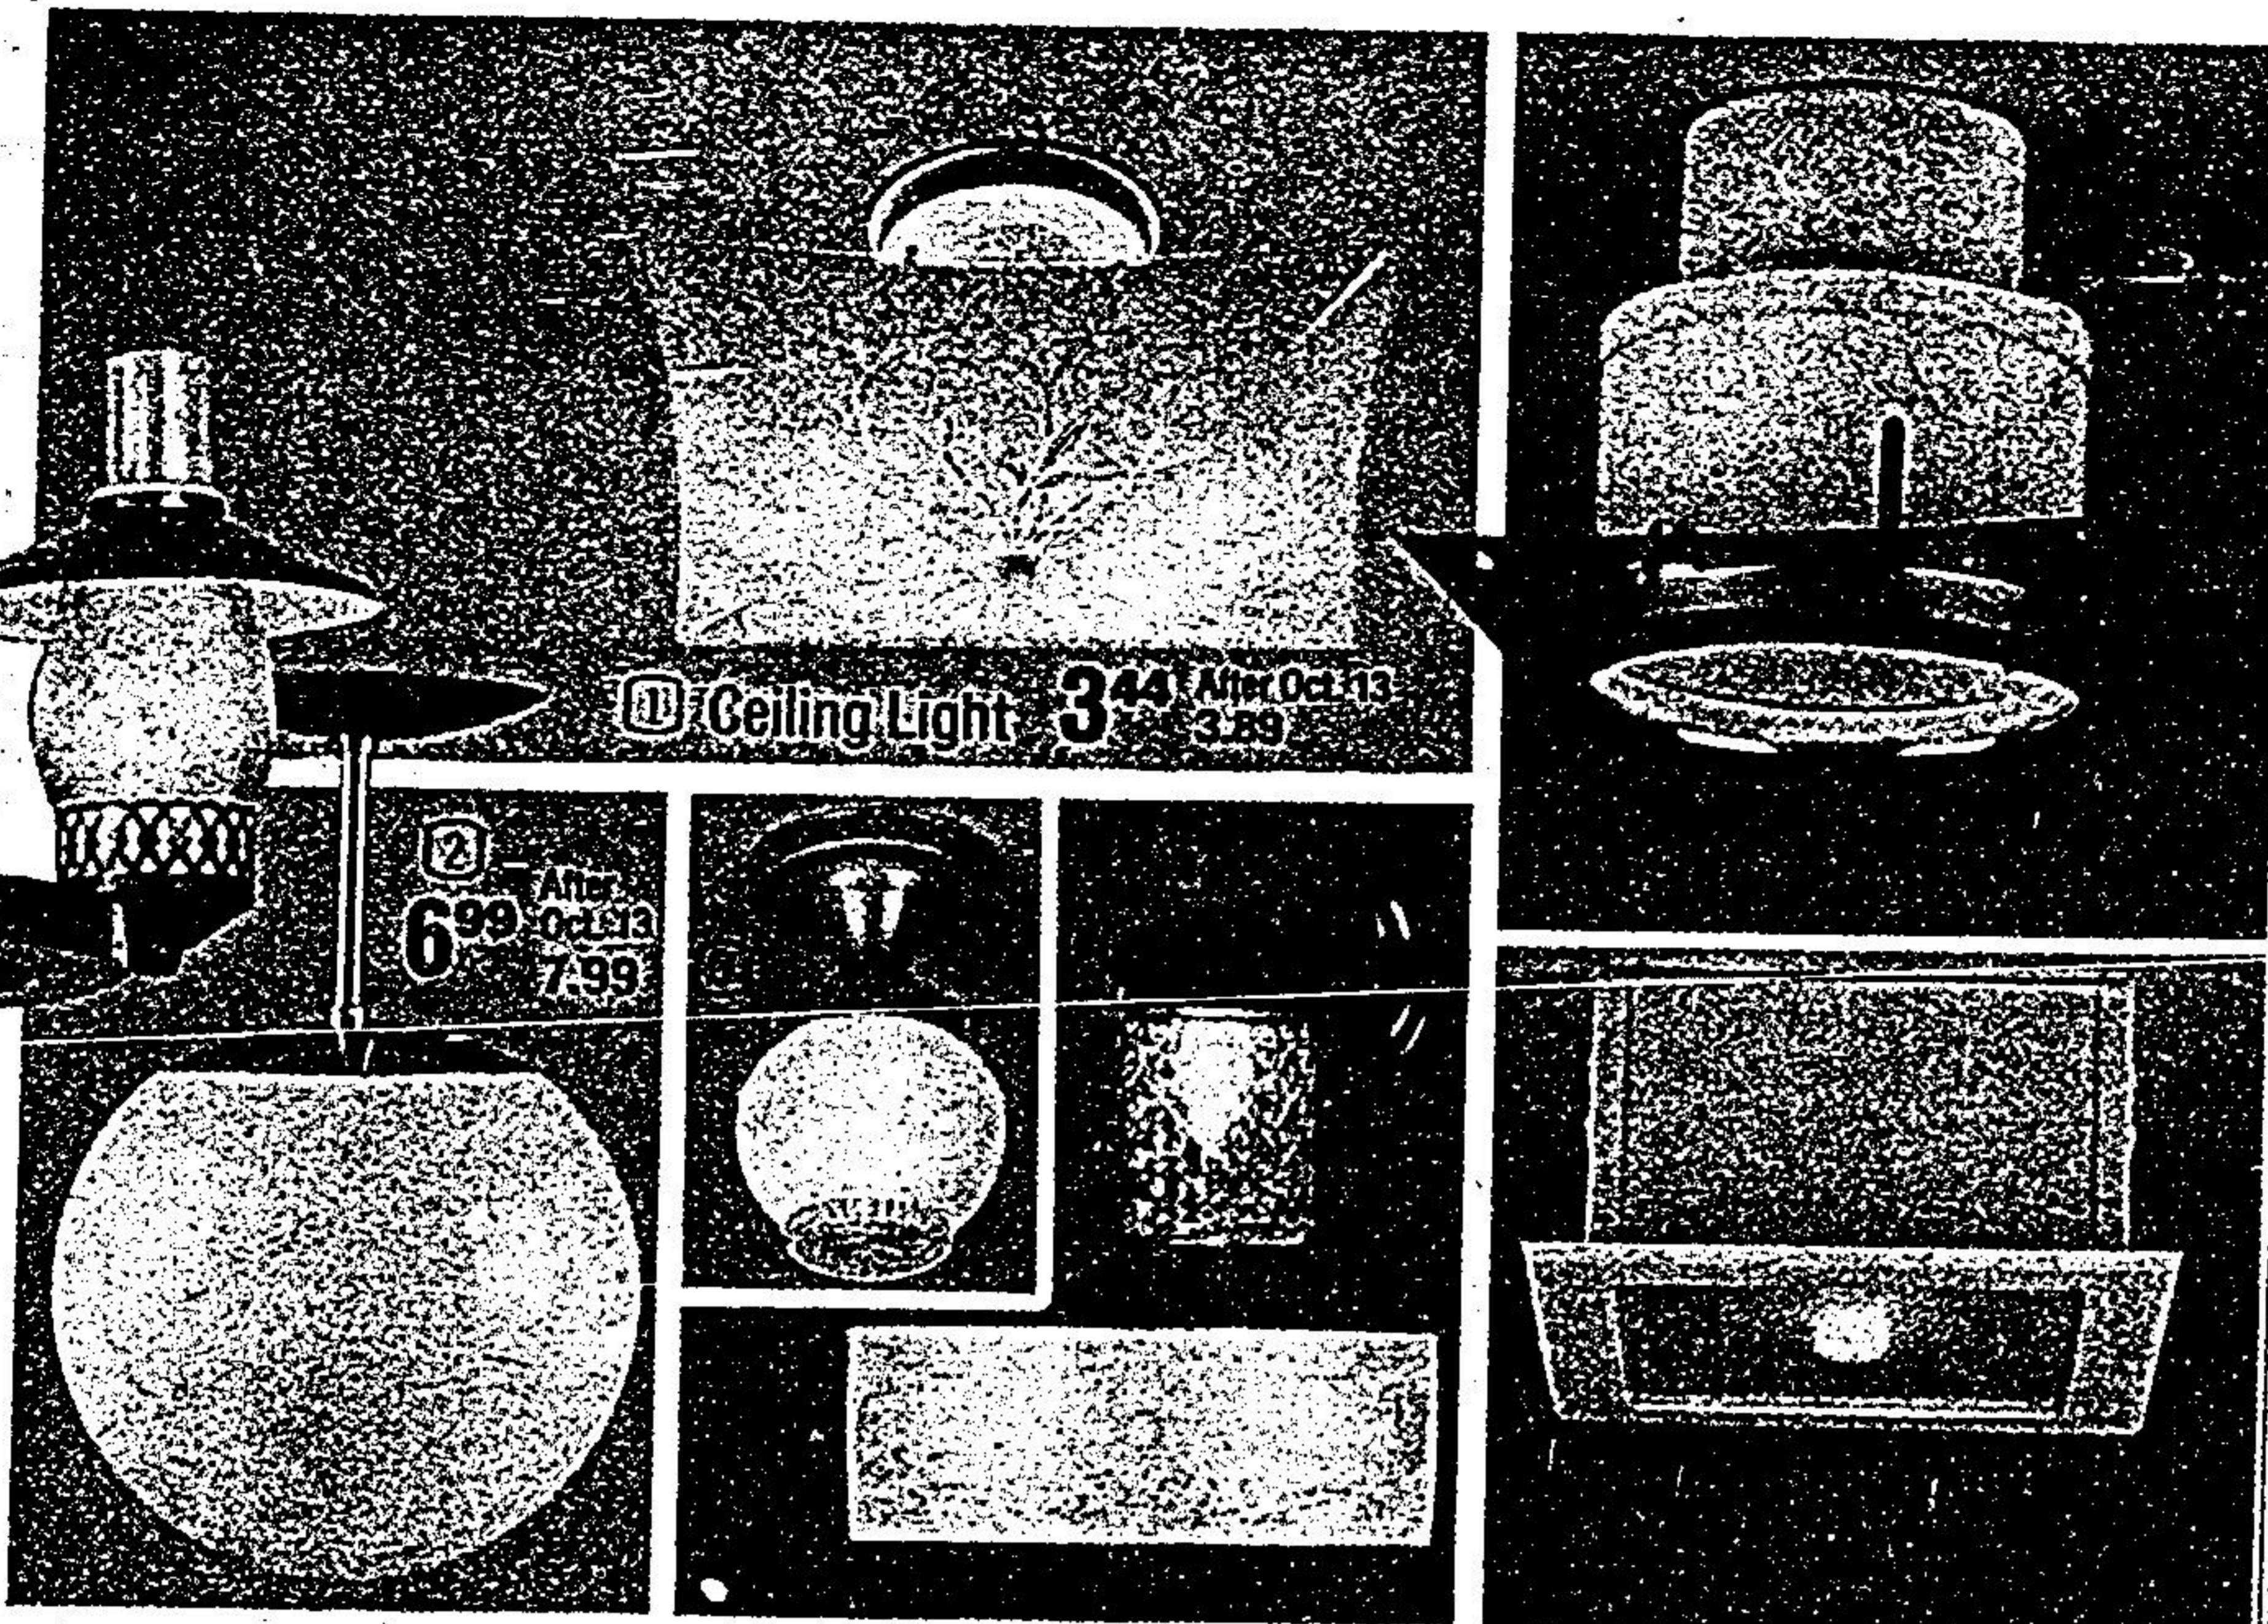

Budget Brighteners

Western-style ceiling fixture

41⁹⁵

Light up a room in the casual mood of the rustic Old West. With warm walnut-tone wooden wagon wheel and three frosted glass chimneys. Antique copper finish trim. Drop measures about 18". 52-3274

- ① Leaf Motif Ceiling Fixture - Non-glare 11 1/2" rippled glass shade. Metal holder. Has 2 lights. 52-3311 - Sale 3.44; after Oct. 13, our reg price 3.89
- ② Swedish Ball Ceiling Fixture - 8" diam opal glass ball, chrome-plated stem and holder. 52-3338 - Sale 6.99; after Oct. 13, our reg price 7.99
- ③ Frosted Glass Ceiling Fixture - Attractive raised berry design on shade. 7 1/2" deep overall. 52-3313 - Sale 5.33; after Oct. 13, our reg price 6.29
- ④ Porch/Wall Light - 4 1/2" clear glass shade, black metal. 52-3321 - Sale 3.19; after Oct. 13, our reg price ... 3.99
- ⑤ Two-Light Bathroom Fixture - 11 x 4 1/2" glass diffuser. 52-3316 - Sale 4.69; after Oct. 13, our reg price .. 5.49
- ⑥ Pot Light Fixture - Spots light where you need it - over kitchen sink, entranceways, etc. Ideal for low-ceiling rooms or in basements. Box and plaster ring included for flush mounting. 4 1/2" inside diameter. 52-3327 - Sale 8.44; after Oct. 13, our reg price 9.95
- ⑦ Recessed Ceiling Fixture - For flush with ceiling mounting. Frosted glass shade, 9 x 5" deep fixture with 10 1/4" square facing. White enameled finish. 52-3323 - Sale 9.79; after Oct. 13, our reg price 11.49