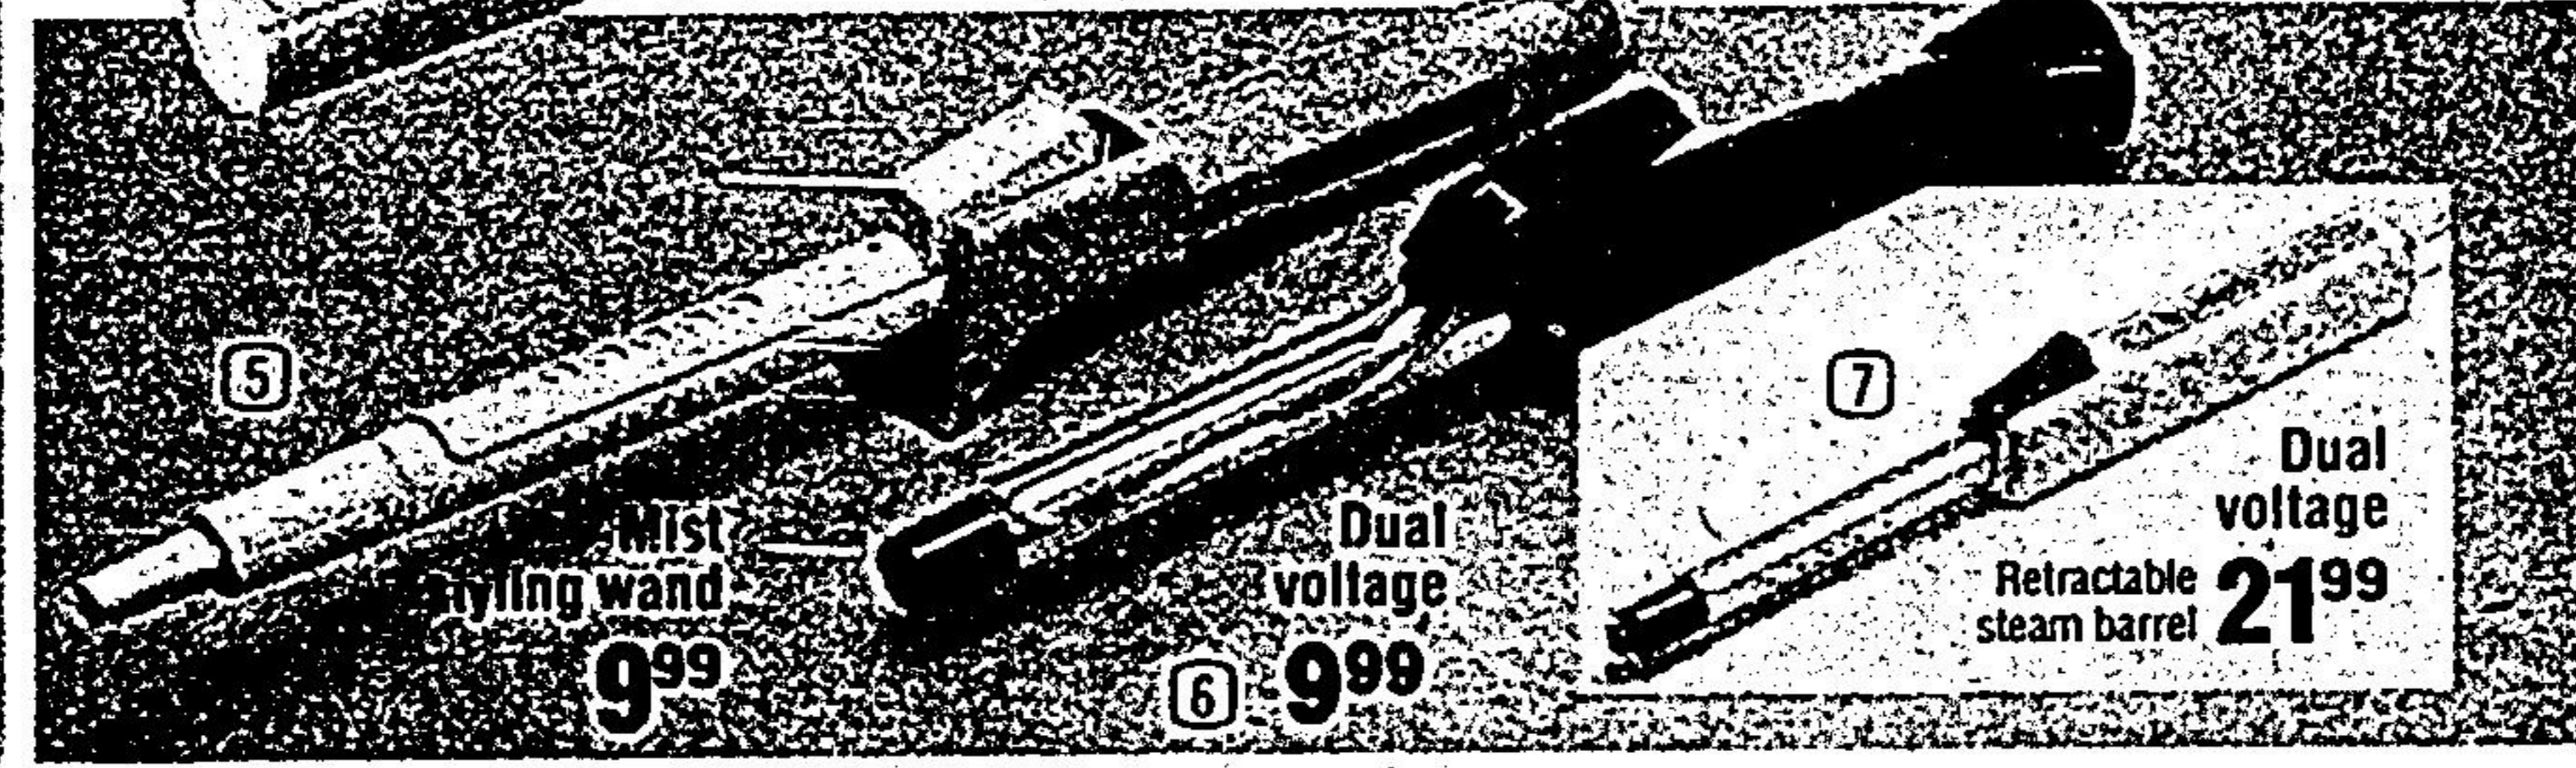

④ Groomate Styling Wand at a hard-to-beat low price has all these features — cool tip, non-stick curling wand, 'ready to use' signal dot and heel rest. 43-8309—After Oct. 13, our regular price 6.44

⑤ Groomate Mist Styling Wand curls hair in minutes. 15 steam vents give all-round moisturizing for better curl set. Thermostatically controlled heat. Easy-to-fill water reservoir. Cool safety tip. 43-8304—Swivel cord. Heel rest 9.99

⑥ 'Traveler' Curling Iron by Charlescraft converts for 120/240V circuits. Cool safety tip. 43-8307—'Ready to use' light. Swivel cord 9.99

⑦ 'Travellette' features steam curling, 120/240V versatility plus a space-saving retractable barrel. 43-8314—'Ready to use' dot. Cool curling tip 21.99