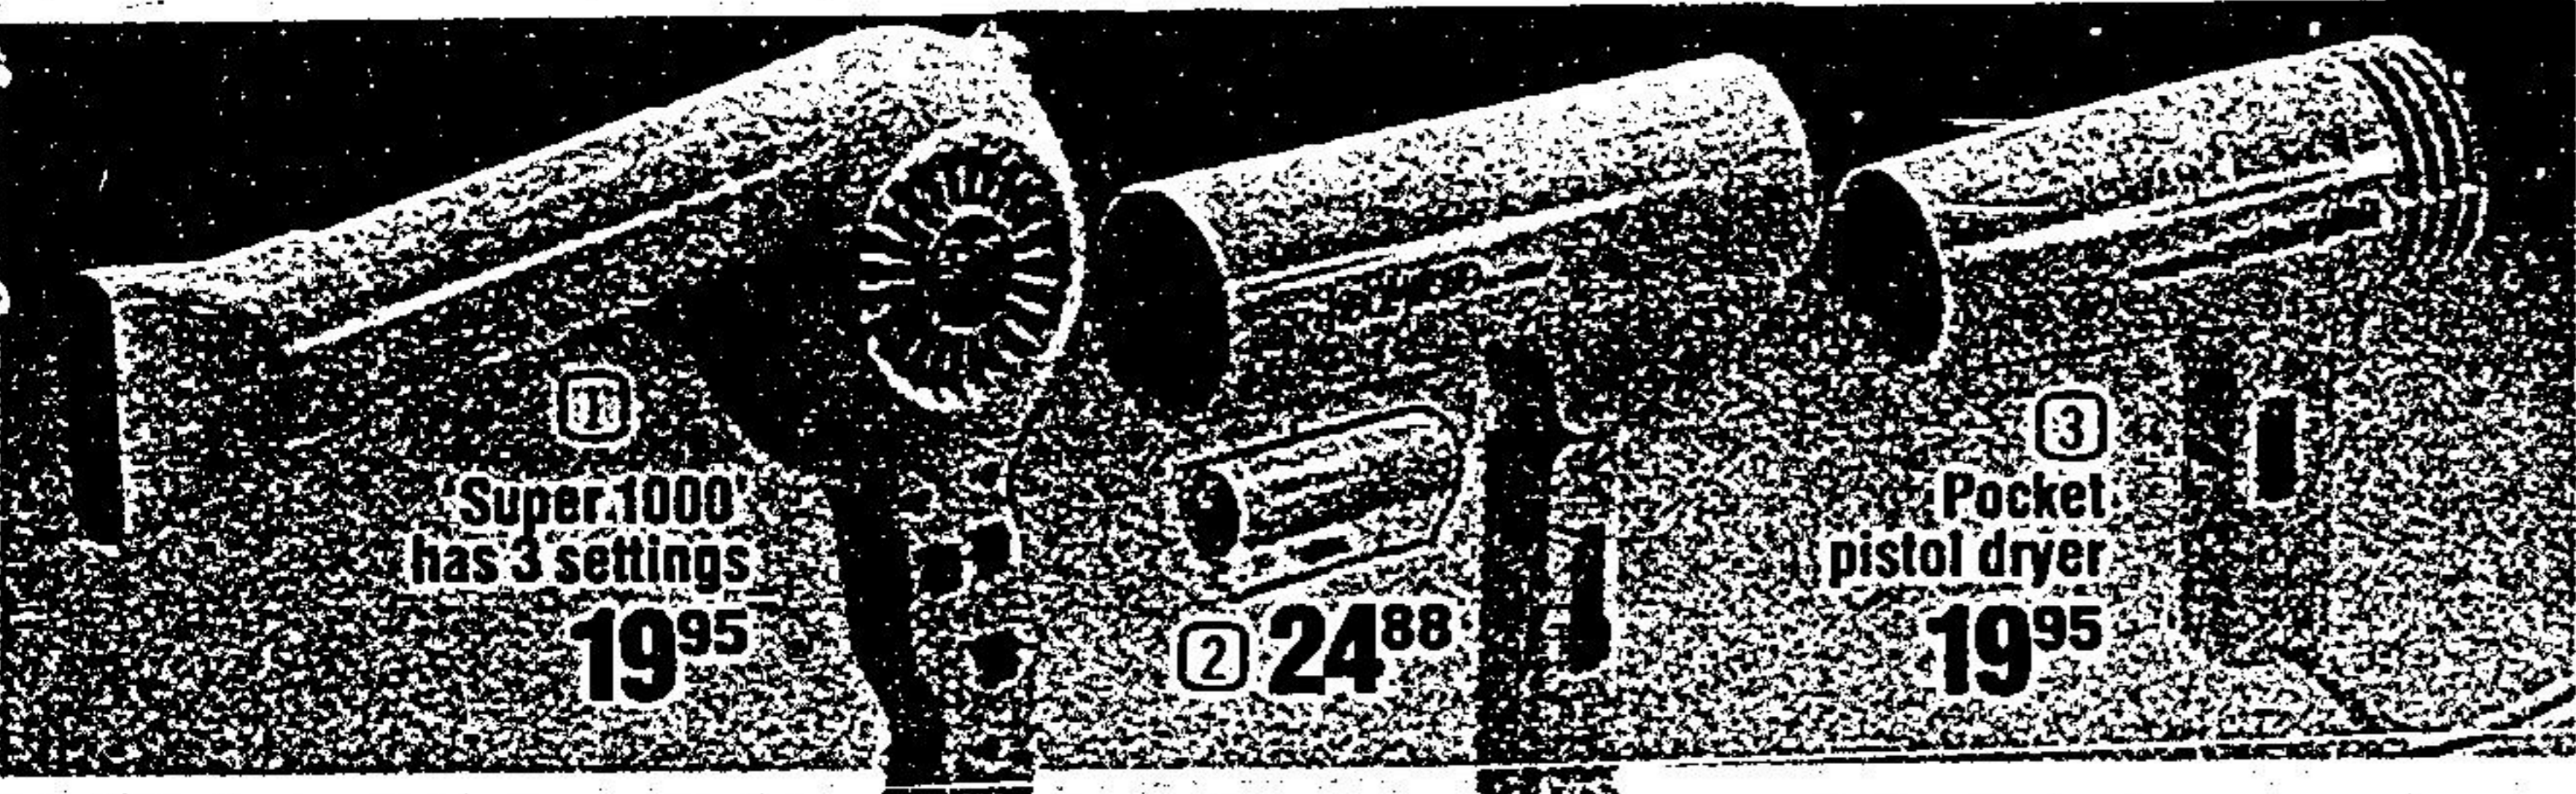

Get a head start

Save \$3.00. Hotstuf
1200W hair blower

11.88
After Oct. 13
14.88

3-speed selection and 1200 watts of drying power make hair care a breeze. Has slide switch control. With air concentrator. Lightweight plastic housing. 43-8040

① 'Super 1000' Hair Dryer and Styler — Designed with high-power motor and 3-position thermostatically controlled heat settings. Has thermoplastic heat-resistant body. Detachable nozzle. 43-8039—Handy hang-up ring 19.95