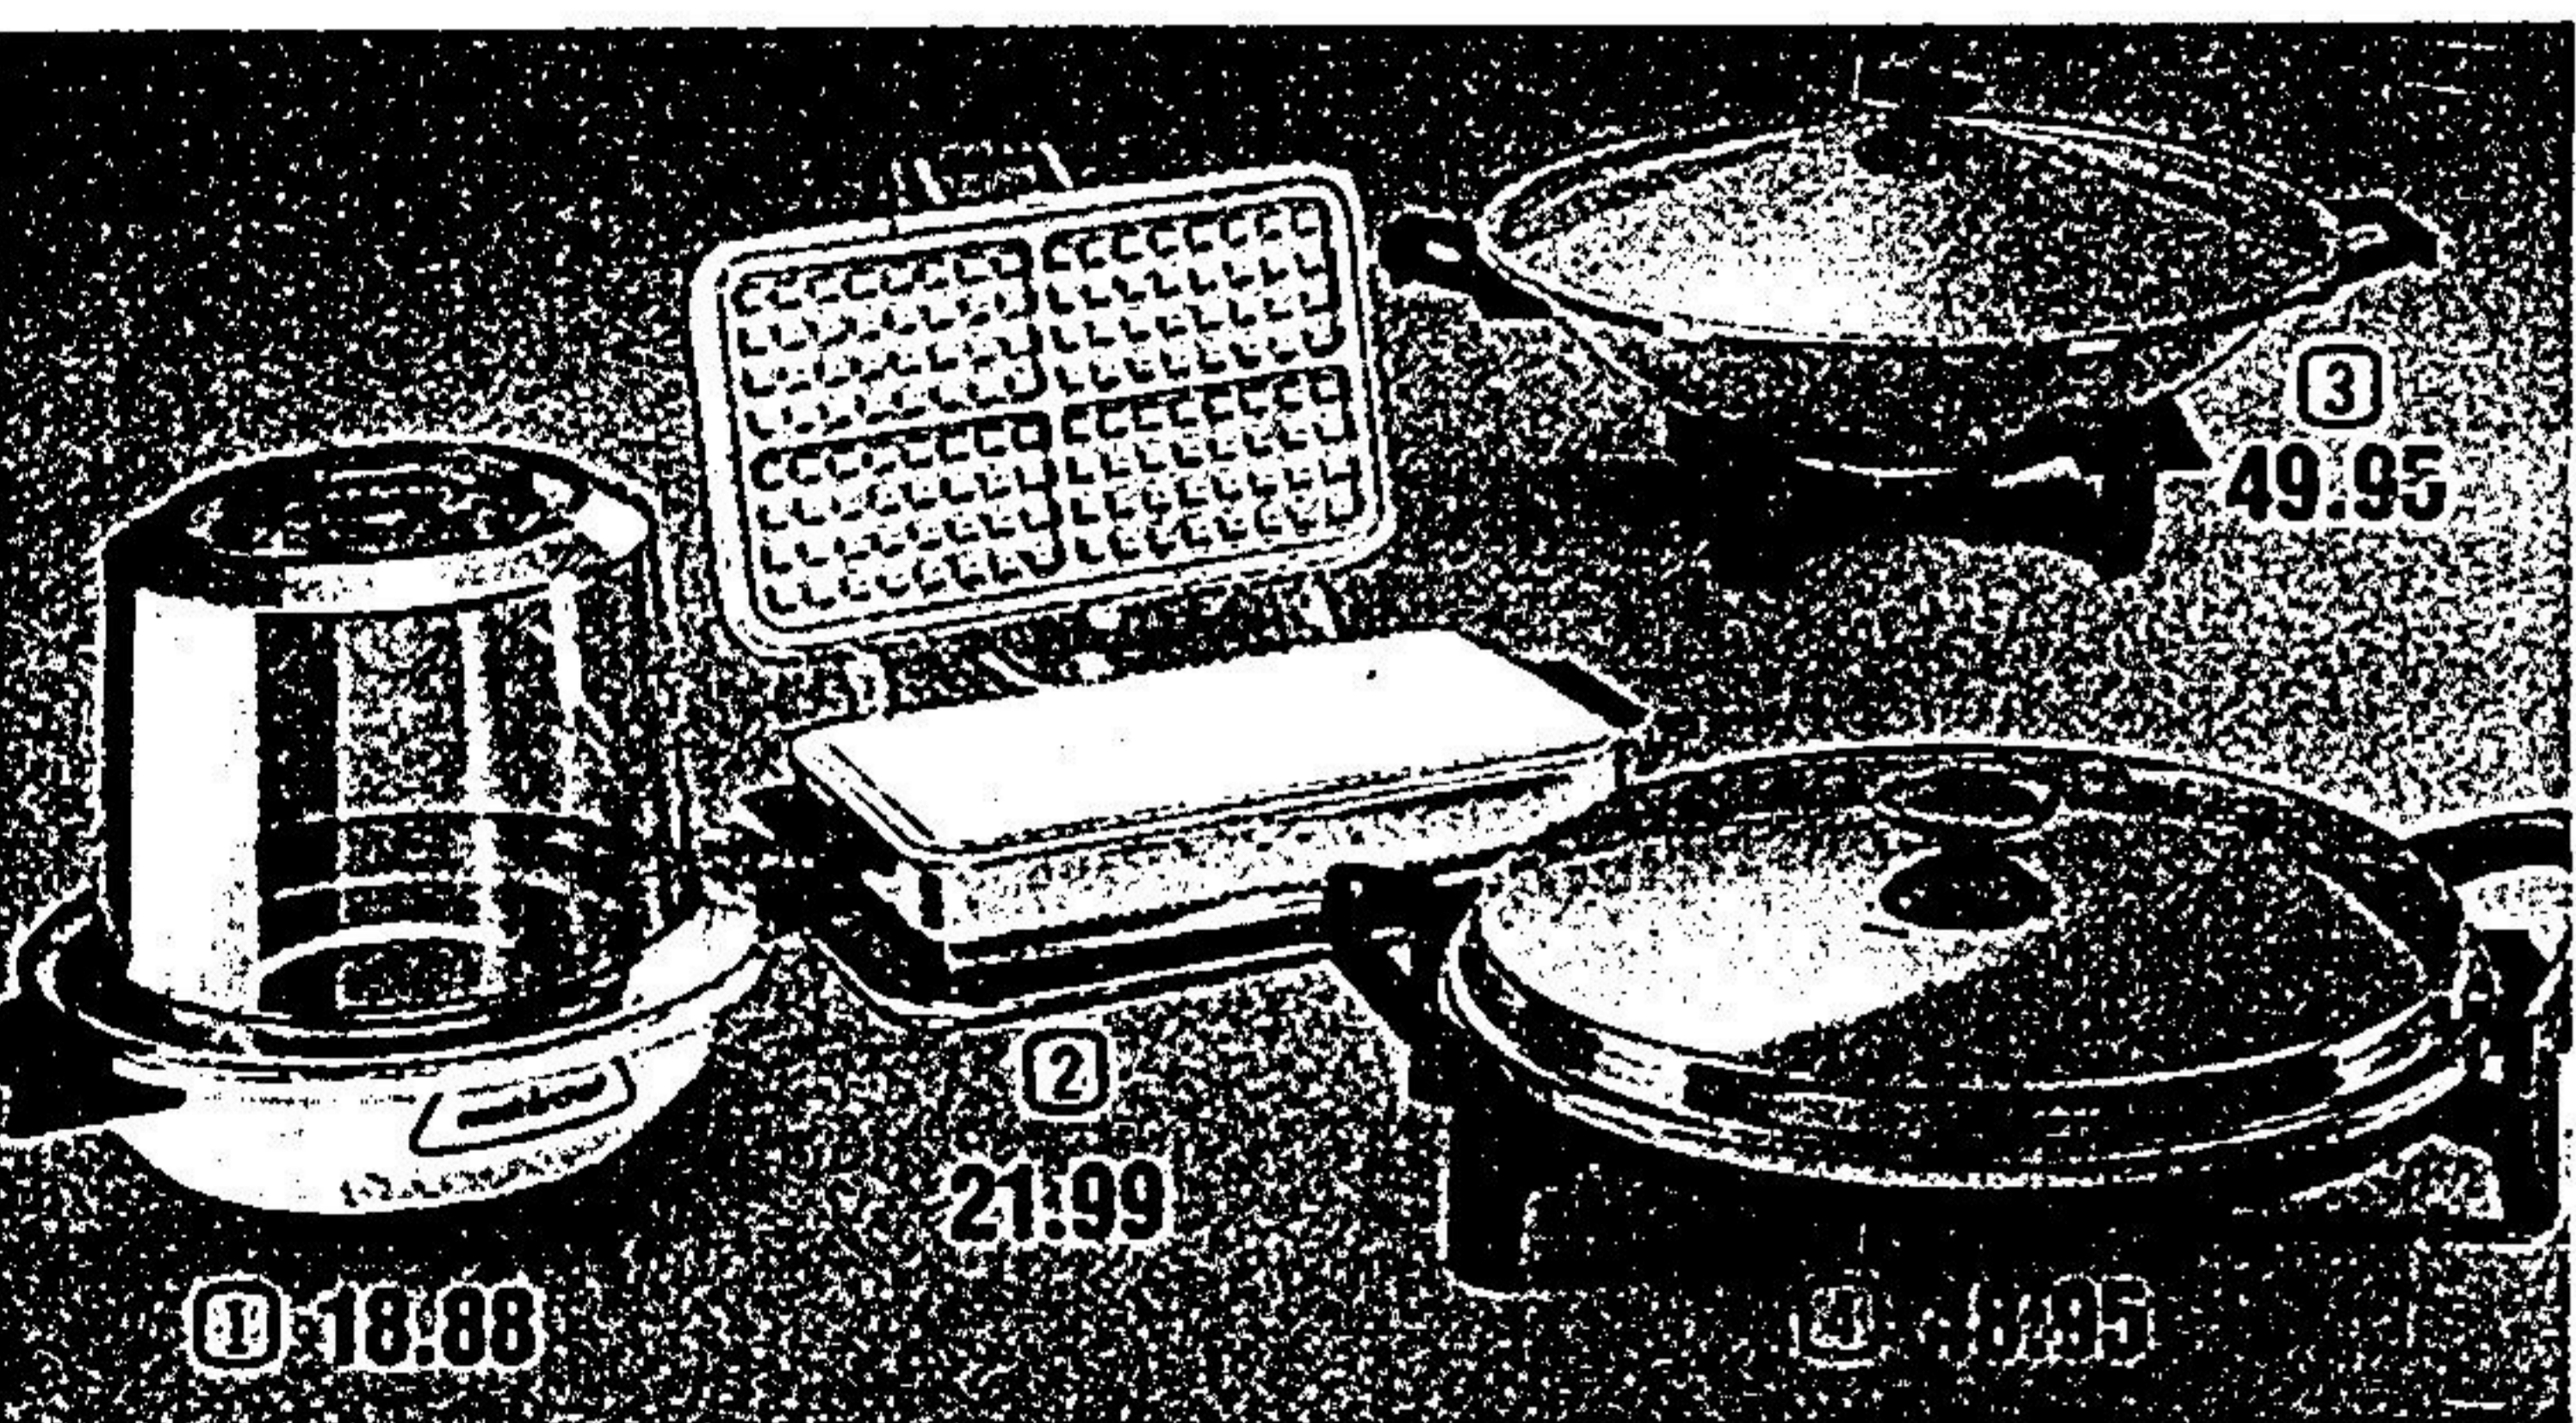

Kitchen time-savers

SAVE \$8.00 on CGE two-slice toaster— a hard-to-beat value

Just set the color selector for toast done to perfection. Has wide wells for warming up pastries. Hinged crumb tray for quick cleaning. Bright chromed housing. 43-0814

29⁹⁵
After Oct. 13
37.95

18.88

21.77

Perfect toast for two or more—by Proctor-Silex

Proctor-Silex Two-Slice Toaster—Set the color selector from light to dark for toast done to everyone's taste. Hinged crumb tray for easy clean-up. Bright polished chrome-plated housing with white plastic end panels. Sleek modern styling. 43-0807

Four-Slice Family-Size Toaster by Proctor-Silex. Keeps pace with the demand for plenty of hot toast in a jiffy. With sliding control that lets you choose any shade from light to dark. Has hinged crumb tray for easy cleaning. Shiny chrome-plated housing. 43-0818

18.88

21.99

49.95

With knife sharpener
Sale priced
until Oct. 13 **12.88**

1 **Automatic Popcorn Popper**—Treat yourself to fresh, hot popcorn! Special butter dispenser in the lid gradually melts butter as pop corn pops and coats each kernel. To serve, just invert the lid for a bowl. 43-1600—With cord18.88