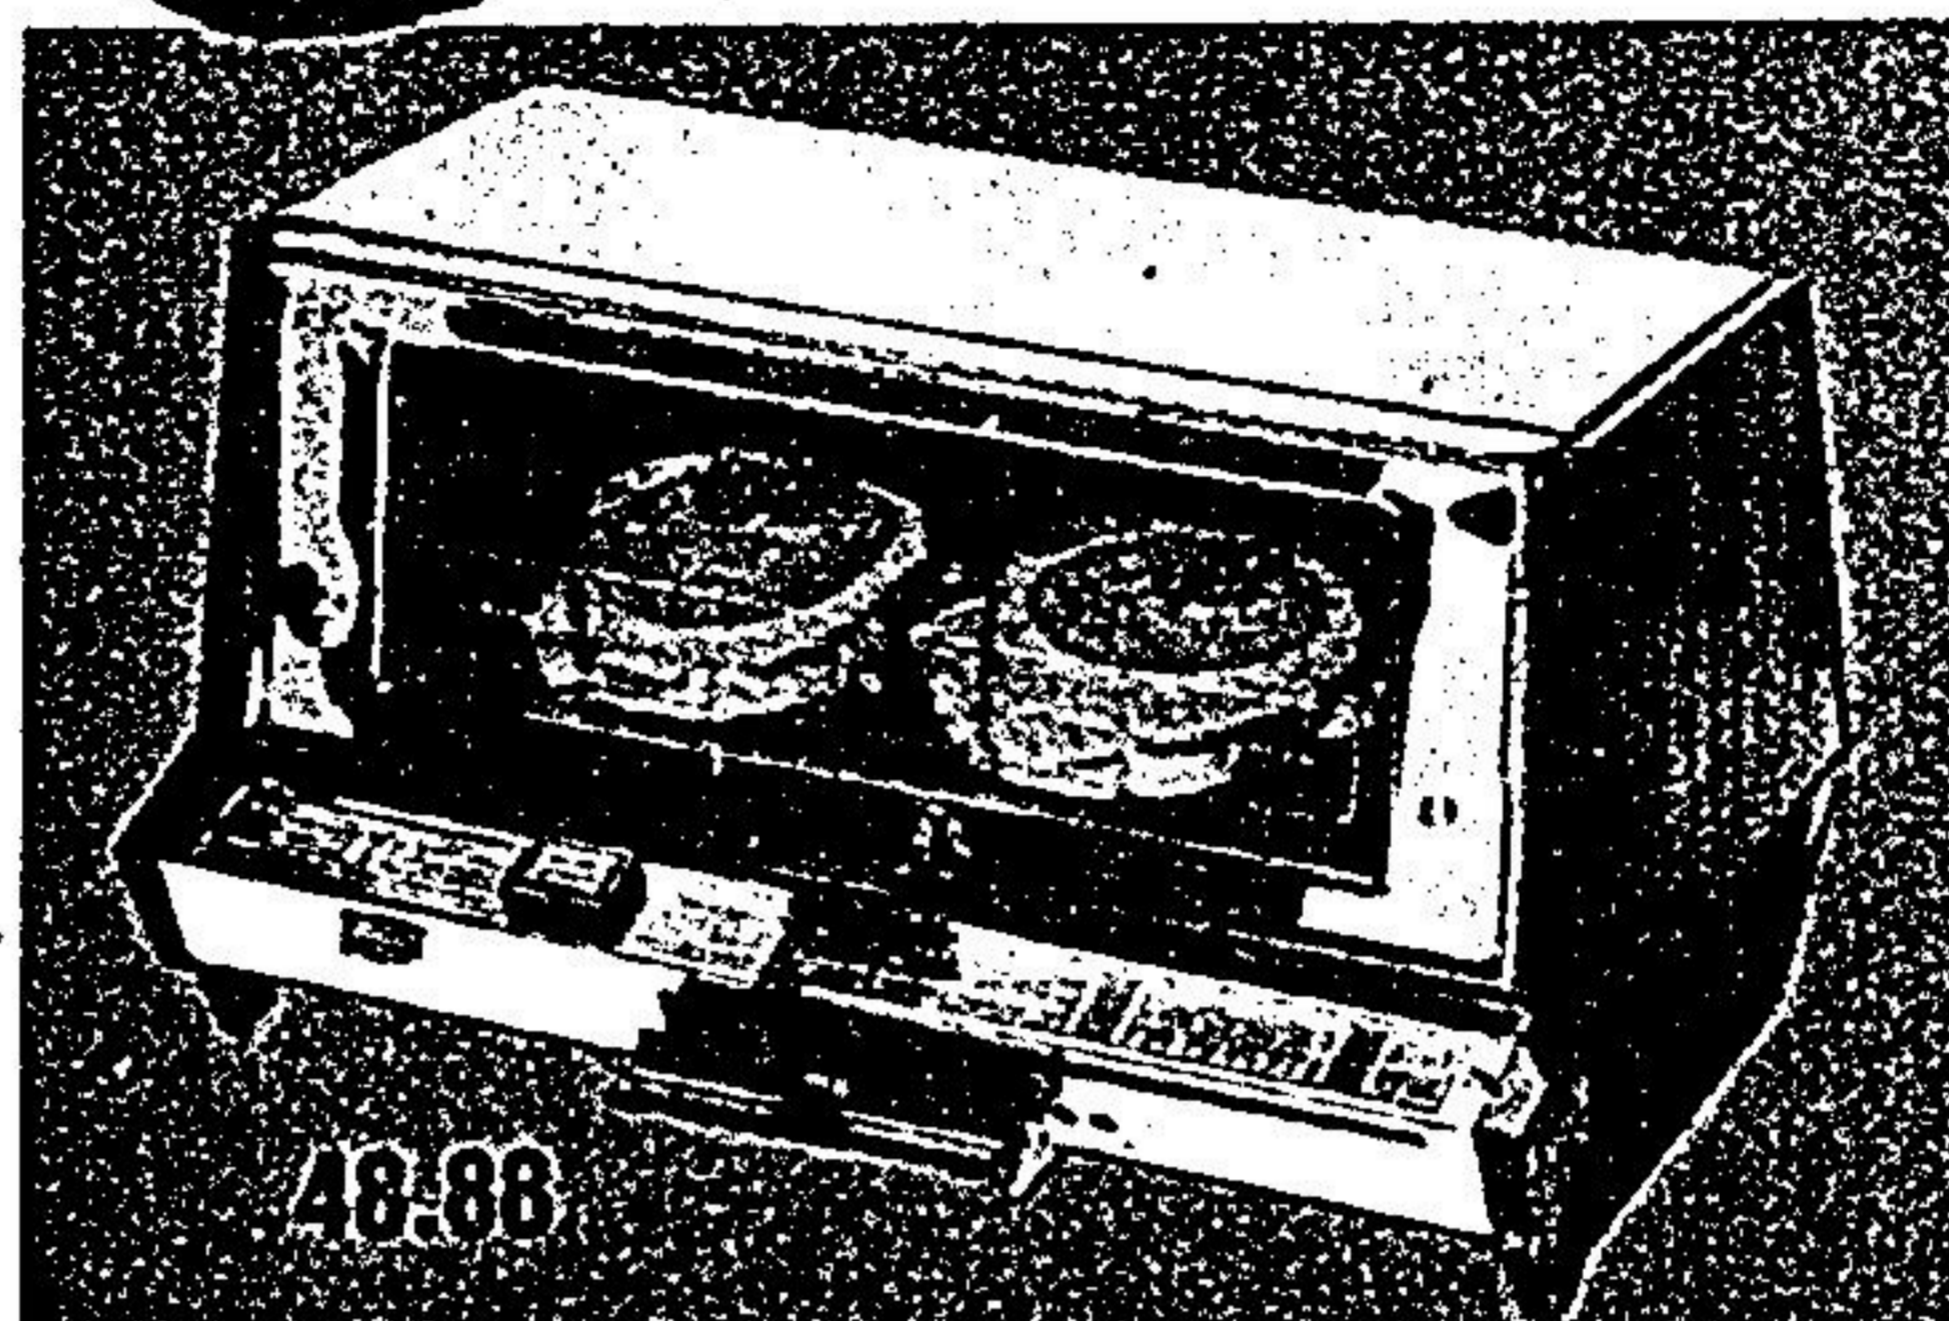

Kitchen time-savers

SAVE \$8.00 on CGE two-slice toaster— a hard-to-beat value

Just set the color selector for toast done to perfection. Has wide wells for warming up pastries. Hinged crumb tray for quick cleaning. Bright chromed housing. 43-0814

29⁹⁵
After Oct. 13
37.95

18.88

21.77

Perfect toast for two or more—by Proctor-Silex

Proctor-Silex Two-Slice Toaster—Set the color selector from light to dark for toast done to everyone's taste. Hinged crumb tray for easy clean-up. Bright polished chrome-plated housing with white plastic end panels. Sleek modern styling. 43-0807

Four-Slice Family-Size Toaster by Proctor-Silex. Keeps pace with the demand for plenty of hot toast in a jiffy. With sliding control that lets you choose any shade from light to dark. Has hinged crumb tray for easy cleaning. Shiny chrome-plated housing. 43-0818

48.88

Proctor-Silex Four-Slice Toaster—A toaster that offers 9 settings from light to dark toast. Steady when door pops open and rack slides out automatically. As an oven it has settings from warm to 500°F for broiling, reheating, baking and top browning. Has start button, toast signal light and oven tray. Chromed housing. About 14 1/2" x 11 1/2" x 11 1/2". 43-1158