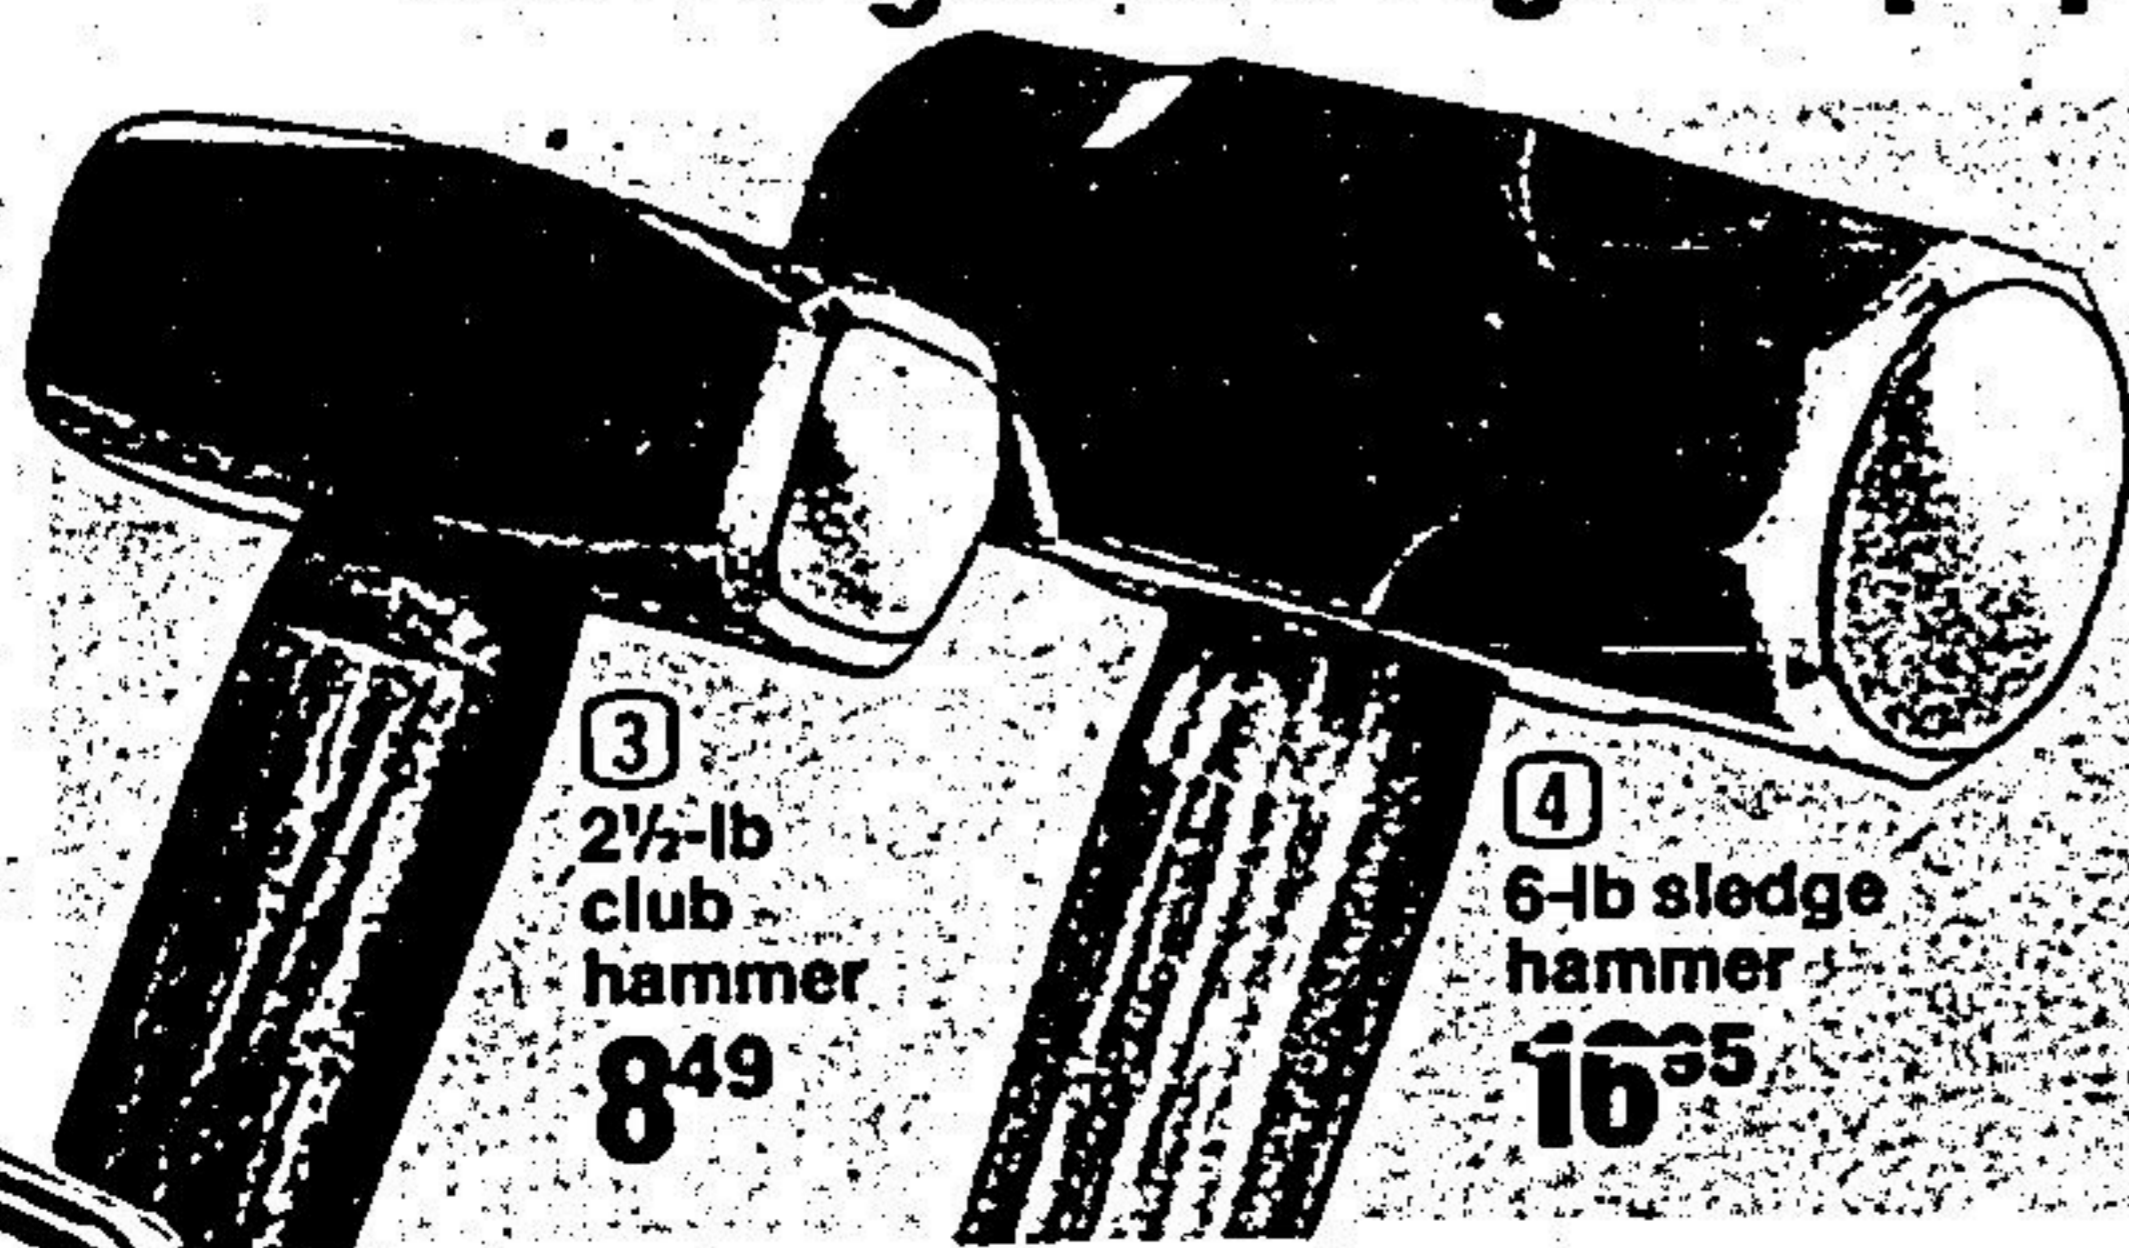

We've got the right equipment for tough jobs

1 Rain-Gard hard hat **3⁹⁹**

2 Heavy-duty 24" wrecking bar **7⁴⁹**

3 2 1/2-lb club hammer **8⁴⁹**

4 6-lb sledge hammer **16⁹⁵**

1 Rain-Gard Hard Hat — Tough, one-piece molded plastic with non-drip rain gutter and adjustable crown. Gives dielectric protection too. 58-0023X—In White or Yellow. Each . . . 3.99

2 Heavy-Duty 24" Wrecking Bar has claw at one end, chisel tip at other. Unyielding steel. 57-0524—Our everyday low price, only . . . 7.49

3 MASTERCRAFT 2 1/2-lb Club Hammer — Stubby-handed, double-headed sledge type. Tool-steel head with polished beveled faces. Complete with easy-grip 10" long sturdy hickory handle. 58-3749—Canadian Tire price, only . . . 8.49

4 Professional Quality 6-lb Sledge Hammer has tempered, drop-forged, double-faced head that is machined to prevent flaring. Complete with well-balanced 29 1/2" hickory handle. 58-3753—See it at Canadian Tire. Only . . . 16.95