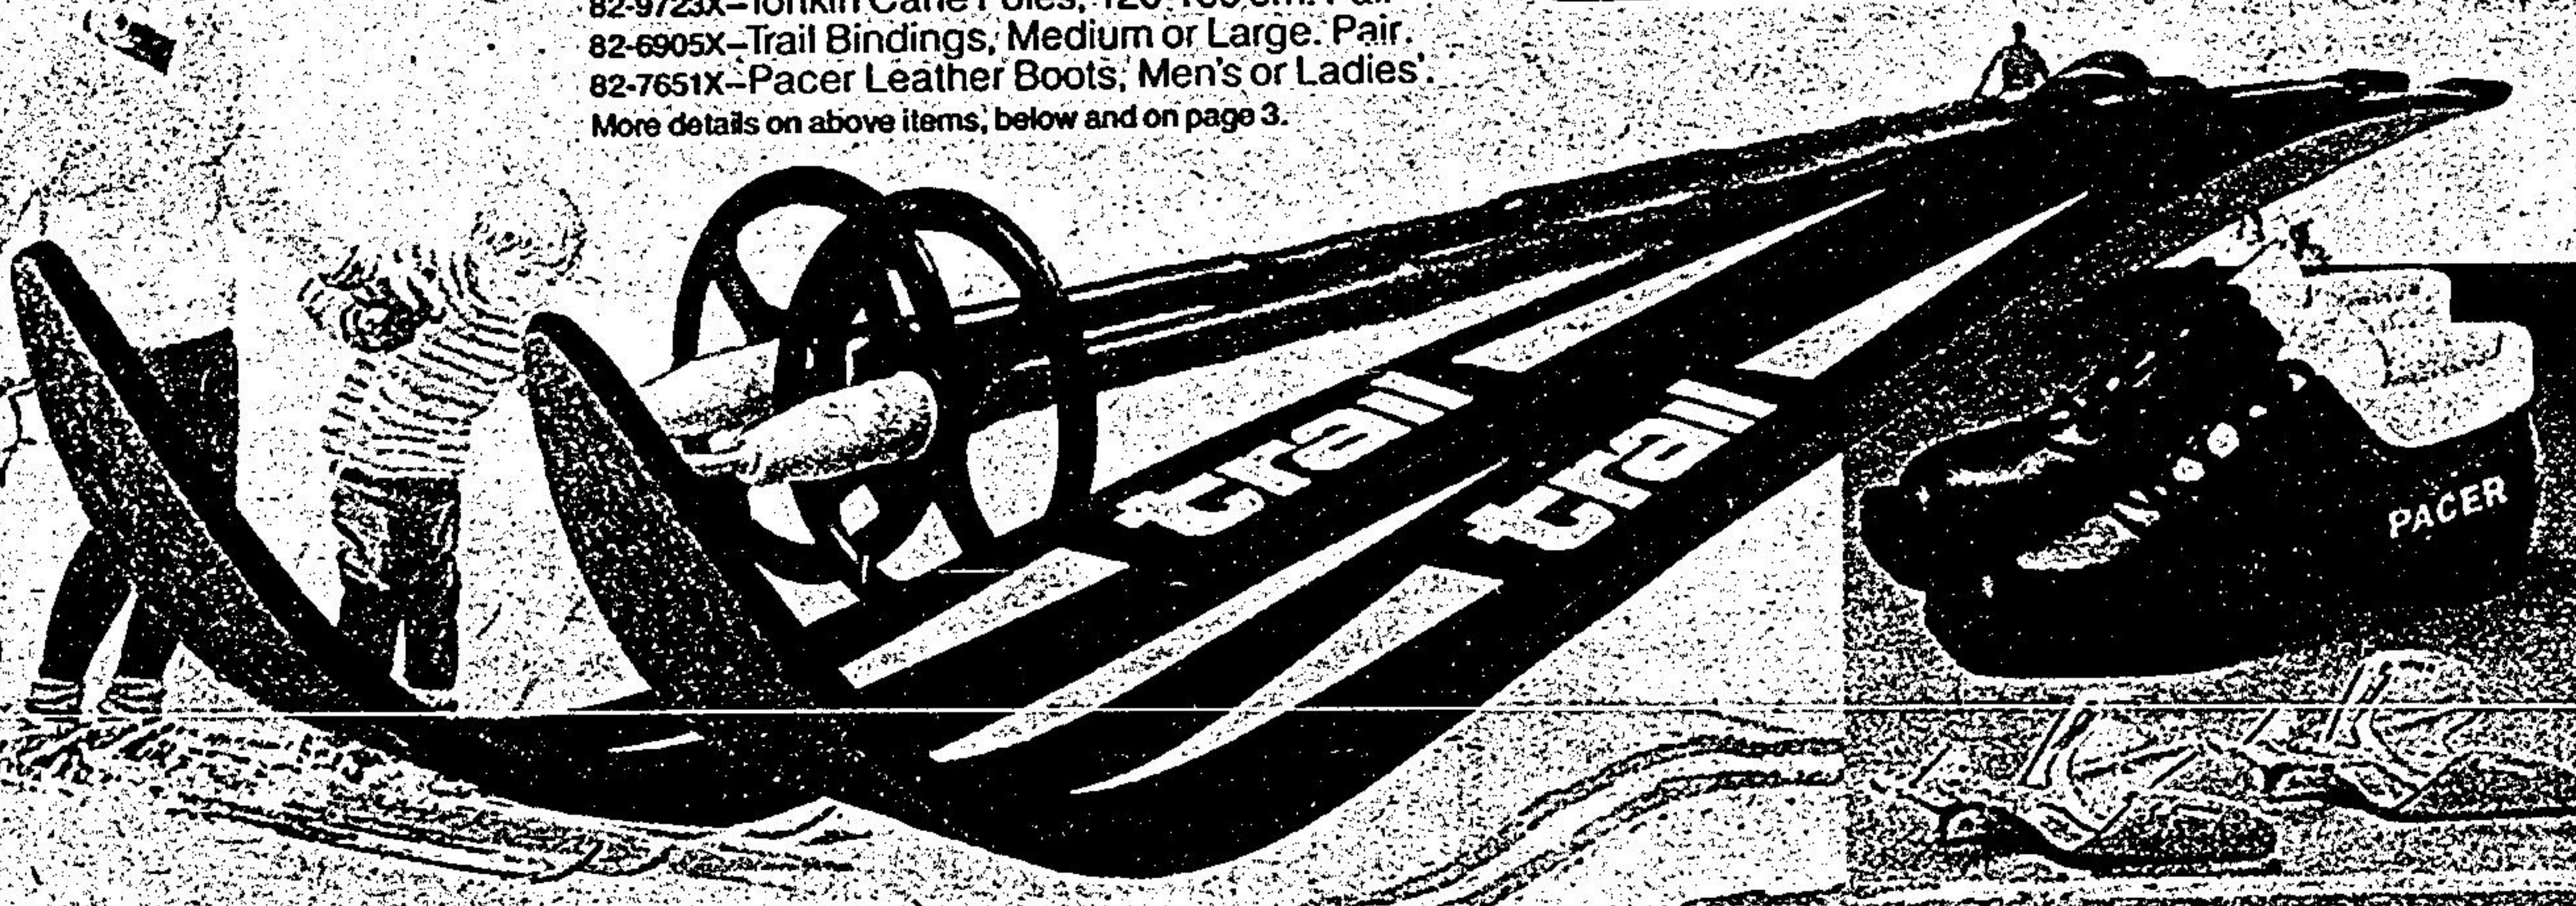

Gear up for Cross-Country family fun...

Budget-Priced Adult Ski Outfit

An economical way to enjoy all the healthful benefits of cross-country skiing

68⁸⁸

Complete

You get all of the following in this outfit—
 82-8641X—Trail Touring Skis, 160-215 cm. Pair
 82-9723X—Tonkin Cane Poles, 120-160 cm. Pair
 82-6905X—Trail Bindings, Medium or Large. Pair
 82-7651X—Pacer Leather Boots, Men's or Ladies'
 More details on above items, below and on page 3.

Anti-Slip Ski Set

82-8623X—Jarvinen Tourglass Anti-Slip Skis, 160-215 cm. Pair
 82-7801X—Tyrol Trail Boots, pile lining, leather uppers.
 82-6940X—Jarvinen Bindings, easy entry and release. Pair
 82-9723X—Tonkin Cane Poles, plastic grips; 120-160 cm. Pair

For the more serious-minded adult skier—An attractively-priced, better-quality outfit. See more details on the above items on this page and page 3.

92⁸⁸

Outfit

Wide choice of Cross-Country Skis. Get the most value for your dollar!