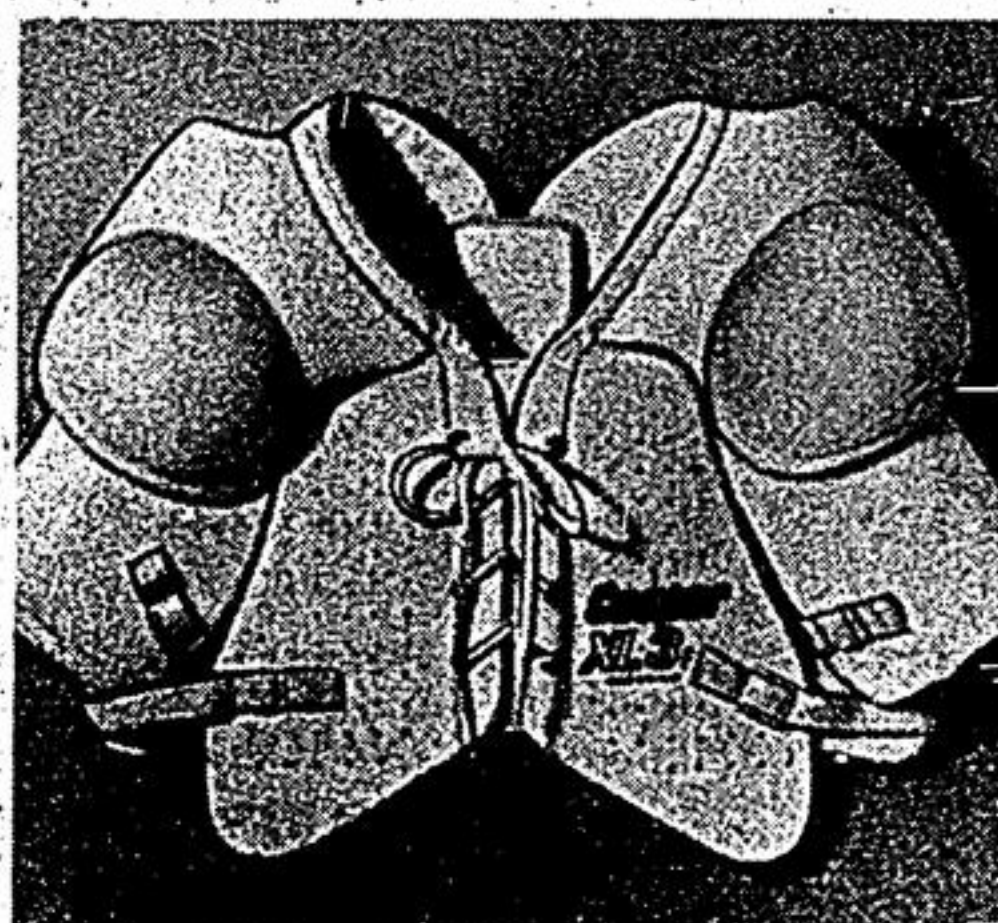

EATON'S

GIVE YOUR BUDGET AN ASSIST.

These Eaton sale prices on Bauer and Cooper are in the big league.

Can't wait for the first face-off of the year? Get moving now. You're at centre ice with Eaton's Canadian Celebration Hockey's one of the best ways we know to cheer on the Canadian spirit. So, to raise your spirits, we've got specials on hockey gear. And not from the rookies. These are the names you've known since you were a kid playing hockey in the driveway. Cooper. One of Canada's biggest names in sporting goods. Bauer. The only skates endorsed by the NHL. Two superstars. At prices that'll make you cheer.

(1) 440 — Men's Black Panther skates by Bauer. Pounce on the puck fearlessly — the Panther has a built-in tendon guard. Nylon upper with black leather trim. Black polycarbonate support with carbon steel runner. Full and half sizes 6 to 12.

Eaton price, **49.99**
pair

(2) 440 — Bauer Junior Supreme skates. Charge in! These nylon uppers are cut resistant. Padded tongue and tendon guard. Black polycarbonate support with carbon steel runner. Full and half sizes 1-6.

Eaton price, **49.99**
pair

Bauer Blazer skates. Sweep check this champ: it's got a pro-like tendon guard and wide lacing design. Black polycarbonate support with carbon steel runner.

(3) 440 — Men's full sizes 6 to 12, only.

Eaton price, **44.99**
pair

(4) 440 — Boys' full sizes 1-5, only.

Eaton price, **39.99**
pair

(5) 441 — SK600 hockey helmet by Cooper. Just your size. This two-piece adjustable helmet fits junior or senior. Lightweight moulded/plastifoam liner. Red, white or blue.

Eaton price, **11.99**
each

(6) 441 — XL 2M Senior shin guards by Cooper. Rush into action — you're protected with high-impact polyethylene and comfort foam. Moulded plastifoam, for wrap-around knee protection.

Eaton price, **29.99**
pair