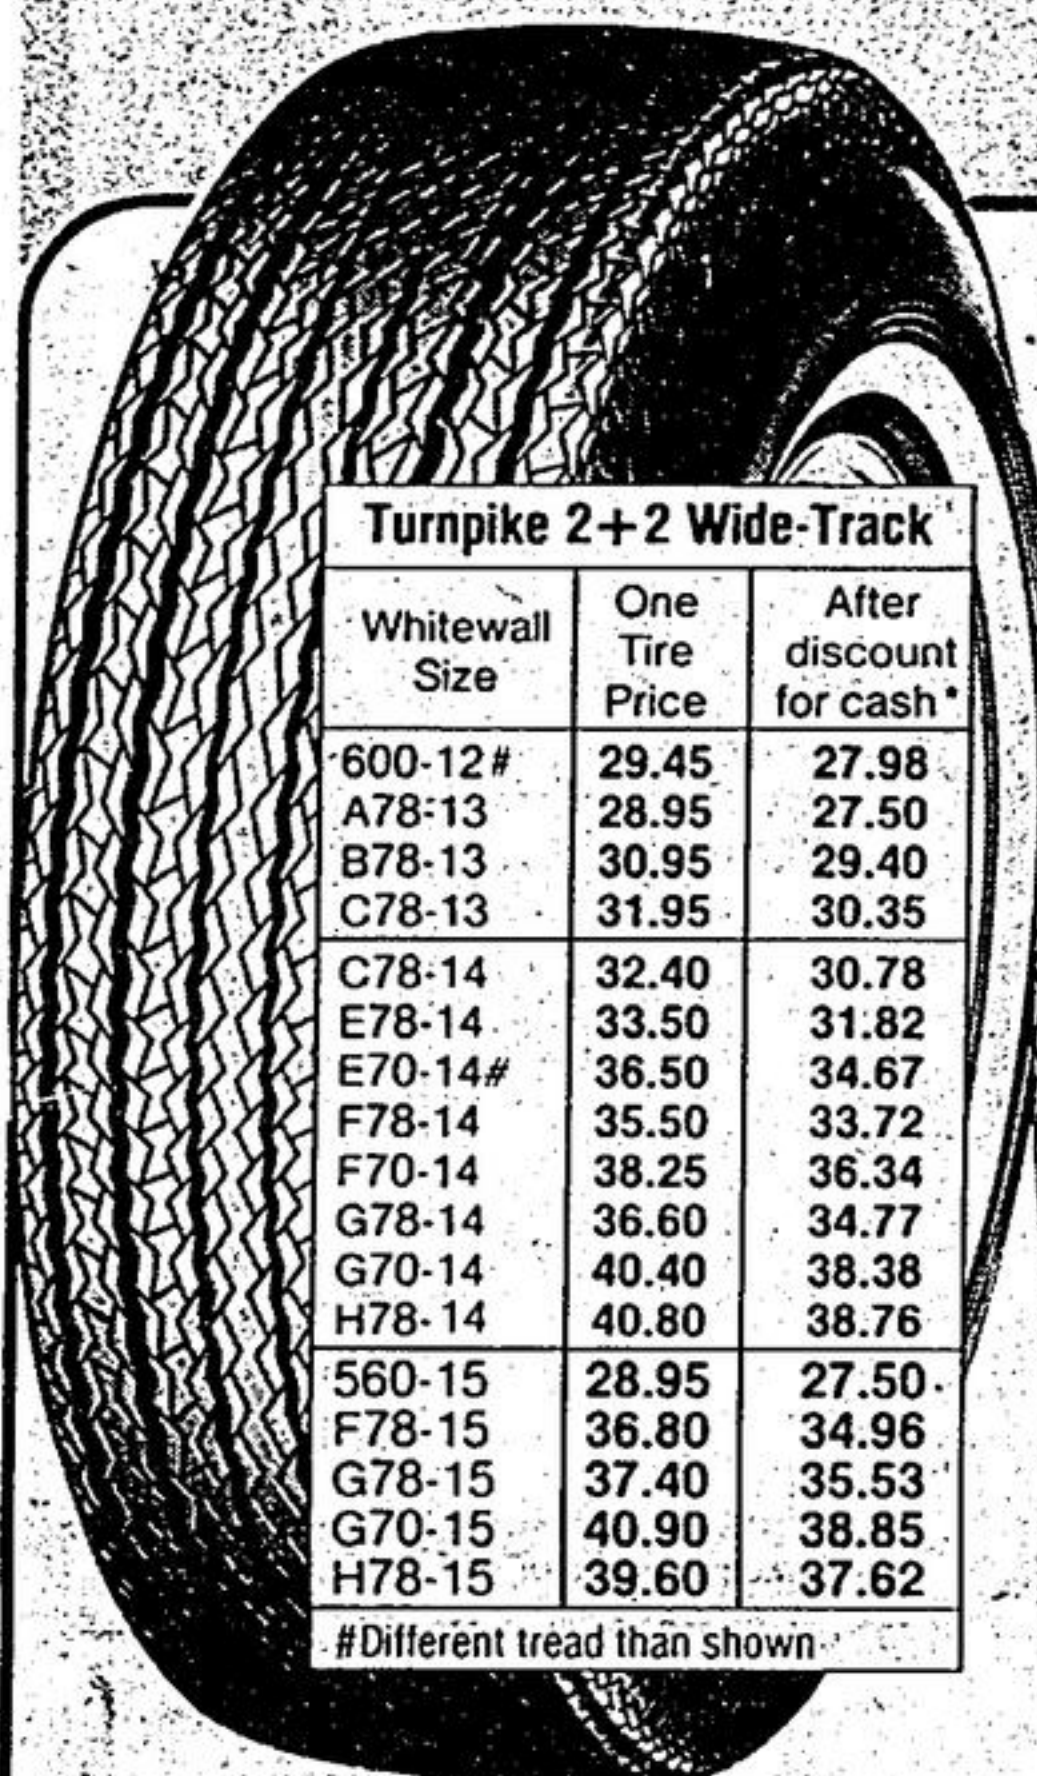

TOP TIRE VALUES

at our everyday low prices!

The Glide-Air P-Metric Radial

Size P165/75R-13 **3463**
After discount for cash*

This super radial, with new metric sizing, meets the requirements of the late-model, energy-conserving cars, including full-size domestics and most imports. You get complete radial performance — long mileage, great traction and improved steering — plus a more comfortable ride because of a Polyester casing encircled by light-weight Glass belts that add stability. 32,000-Mile (51,488 km) Performance Rated

Glide Air Radials		
Whitewall Size	One Tire Price	After discount for cash*
P155/80R-12# (155R-12)	32.45	30.83
P155/80R-13 (155R-13)	34.95	33.20
P165/75R-13#	36.45	34.63
P185/75R-13 (BR78-13)	37.45	35.58
165R-14#	46.95	44.60
P185/75R-14 (CR78-14)	42.45	40.33
P195/75R-14 (ER78-14)	43.45	41.28
P205/75R-14 (FR78-14)	46.95	44.60
P215/75R-14 (GR78-14)	48.95	46.50
165R-15#	42.95	40.80
P205/75R-15 (FR78-15)	48.95	46.50
P215/75R-15 (GR78-15)	50.95	48.40
P225/75R-15 (HR78-15)	52.45	49.83

#Different tread than shown

CANADIAN TIRE

Turnpike 2+2 Wide-Track		
Whitewall Size	One Tire Price	After discount for cash*
600-12#	29.45	27.98
A78-13	28.95	27.50
B78-13	30.95	29.40
C78-13	31.95	30.35
C78-14	32.40	30.78
E78-14	33.50	31.82
E70-14#	36.50	34.67
F78-14	35.50	33.72
F70-14	38.25	36.34
G78-14	36.60	34.77
G70-14	40.40	38.38
H78-14	40.80	38.76
560-15	28.95	27.50
F78-15	36.80	34.96
G78-15	37.40	35.53
G70-15	40.90	38.85
H78-15	39.60	37.62

#Different tread than shown

Two stabilizing Glass belts combined with 2 smooth-riding Polyester plies for positive control and comfort.

Safety 99 Polyester		
Whitewall Size	One Tire Price	After discount for cash*
A78-13	27.95	26.55
B78-13	29.45	27.98
C78-14	30.80	29.26
E78-14	32.90	31.25
F78-14	34.60	32.87
G78-14	36.30	34.48
560-15#	28.95	27.50
G78-15	36.80	34.96
H78-15	39.50	37.52
J78-15#	43.30	41.13