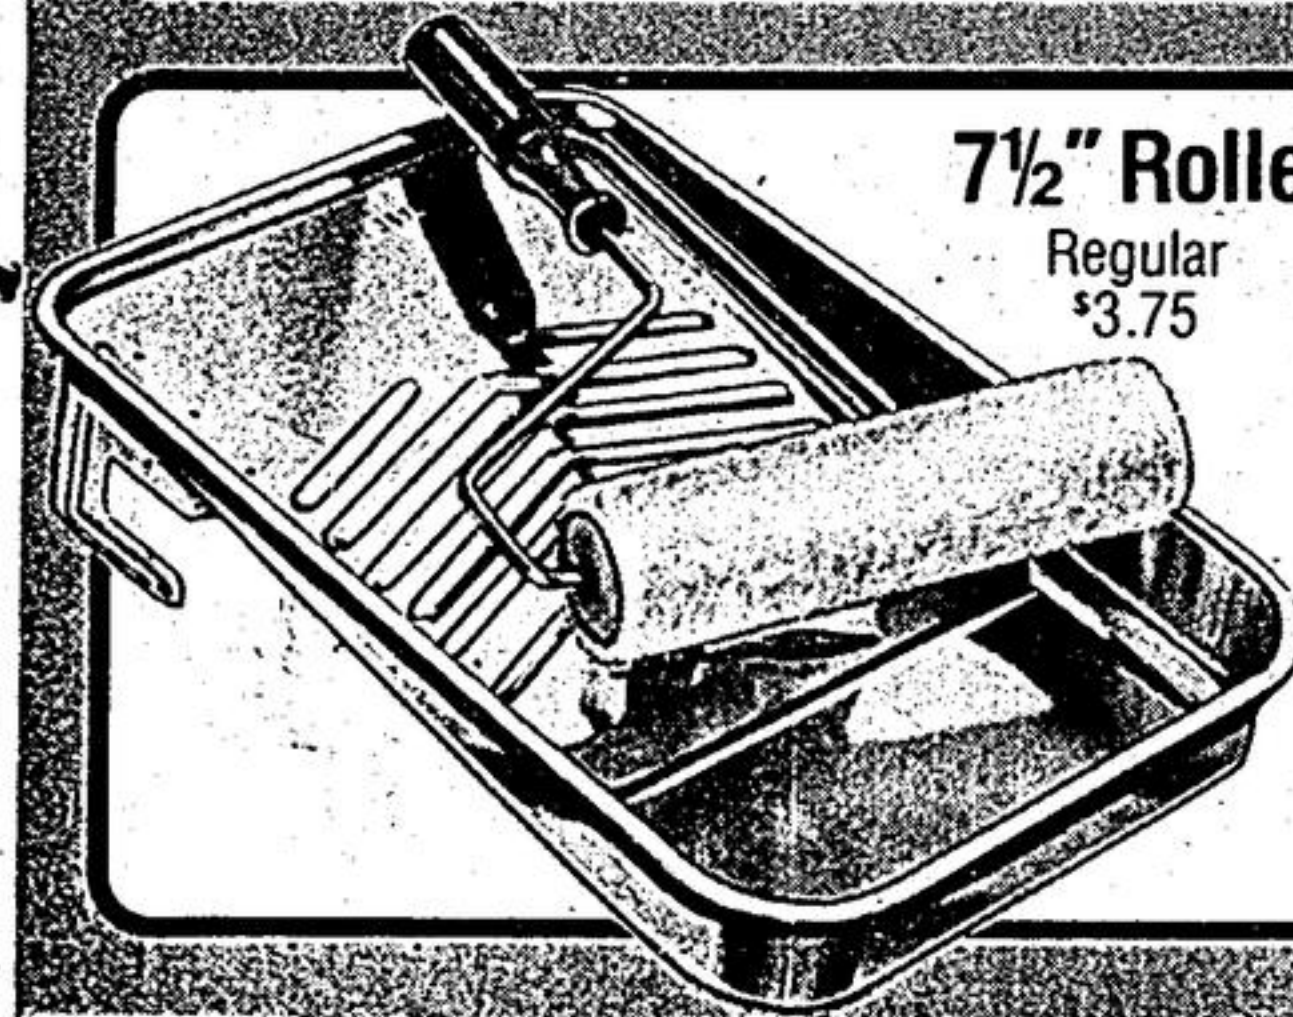

### 7 1/2" Roller-Koter Set

Regular \$3.75 **289**  
with tray

Low-pile roller has threaded handle for extension. Save now! 49-5815