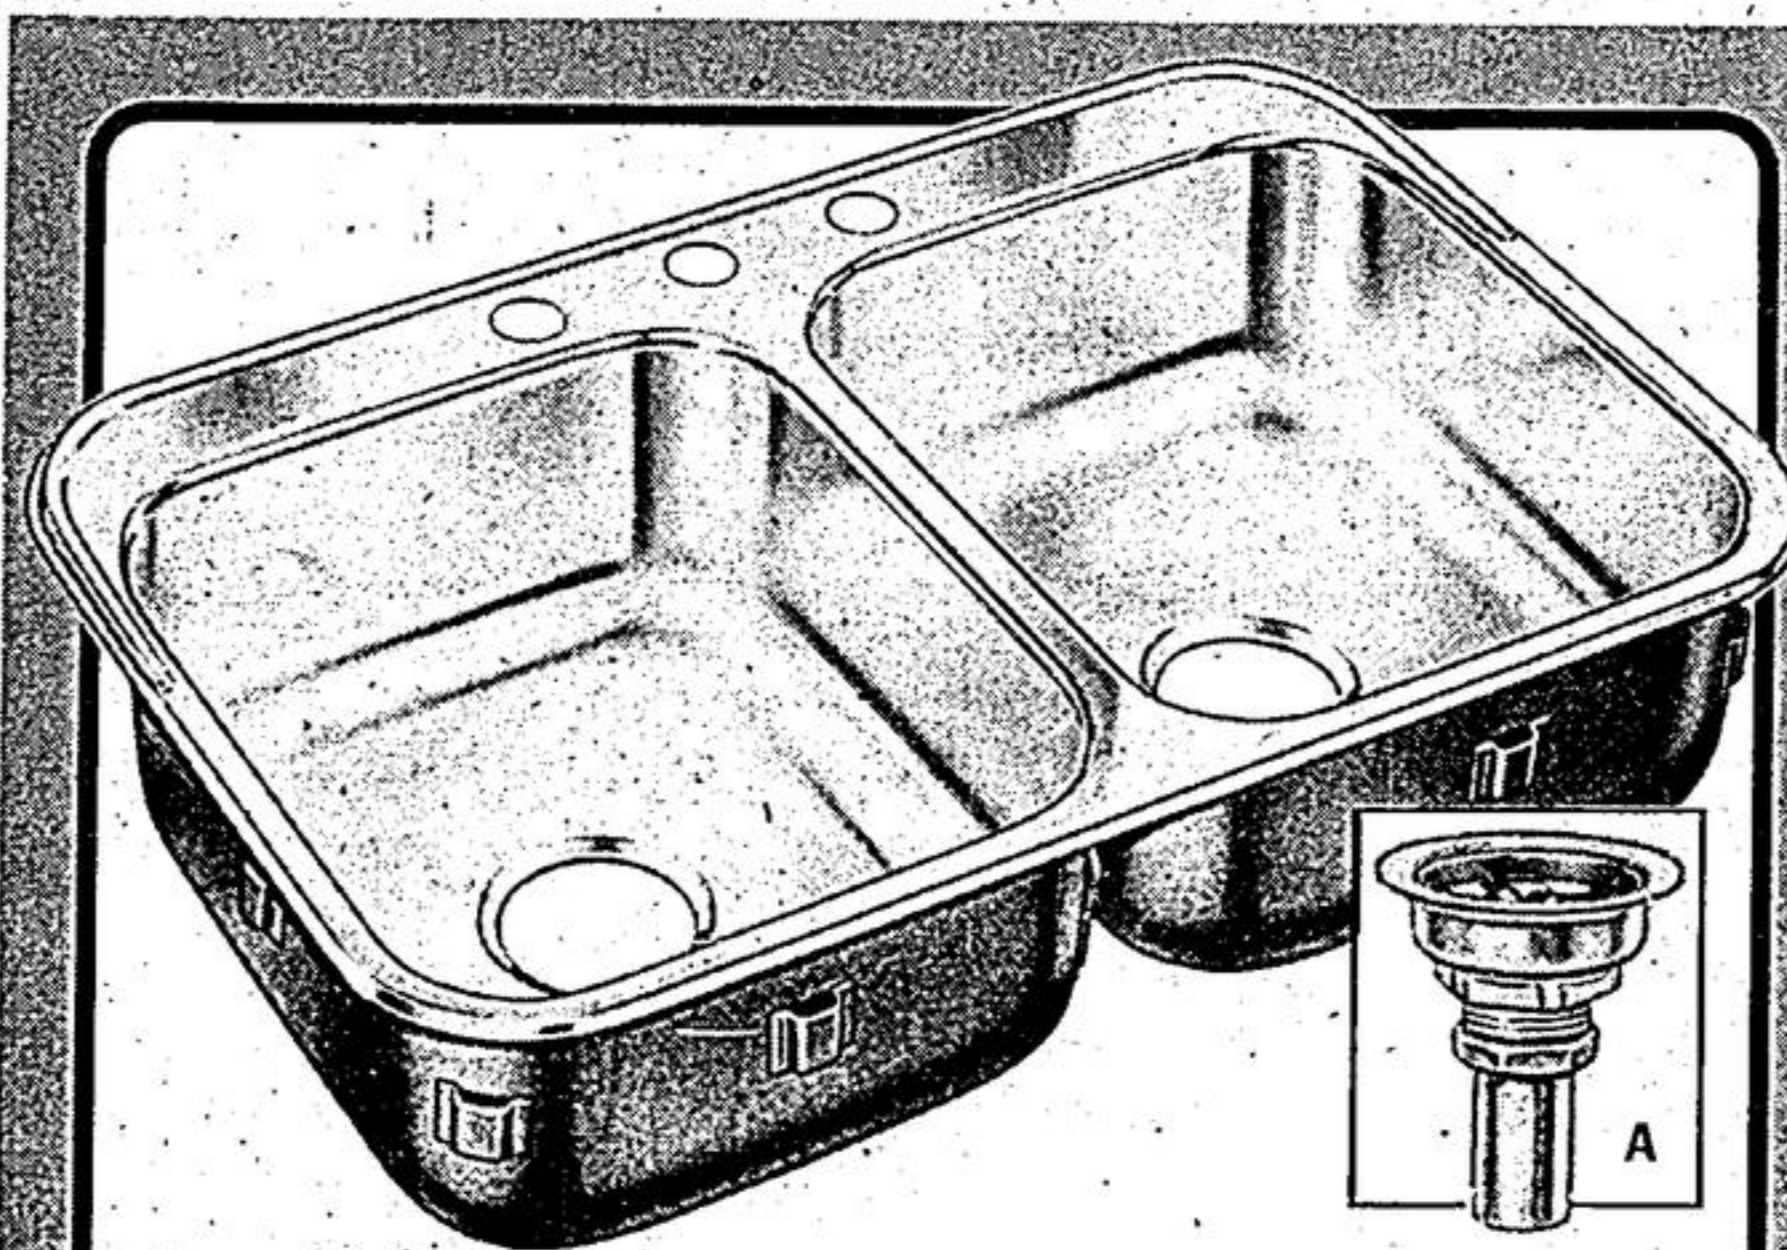

It's 8½" in diameter, dark green with floral design; molded carrying-rim. 99-3522

F. Handy 8-Qt Pail

Makes for tidy housekeeping at home, cottage or farm. Color-coordinated handle. 99-3520

G. Essential Colander

First aid for salad makings! 12" diam x 4". Raised base, molded rim, handles. 99-3524

Kiddies' Lunch Kits

- Snoopy
- Holly Hobbie
- Muppets

4.99
Each Reg \$5.69

A tasty touch for small fry's lunches — colorful plastic carry-alls in popular designs and assorted bright tones. Strong yet lightweight — and roomy enough to carry an 8-ounce vacuum bottle plus sandwiches and fruit! Hinged lid holds vacuum bottle. Nice saving! 85-3224X

Stainless Steel Twin Sink

Save \$7.00! The satin-smooth finish is easy to clean, durable. Drilled fixture ledge; 20½x31 x 7" deep. (Strainers extra). Hurry! 63-3437

A. Basket Strainer — for above with tailpiece and crumb cup. Fits 3½-4" diam. 63-3520. Reg \$4.39