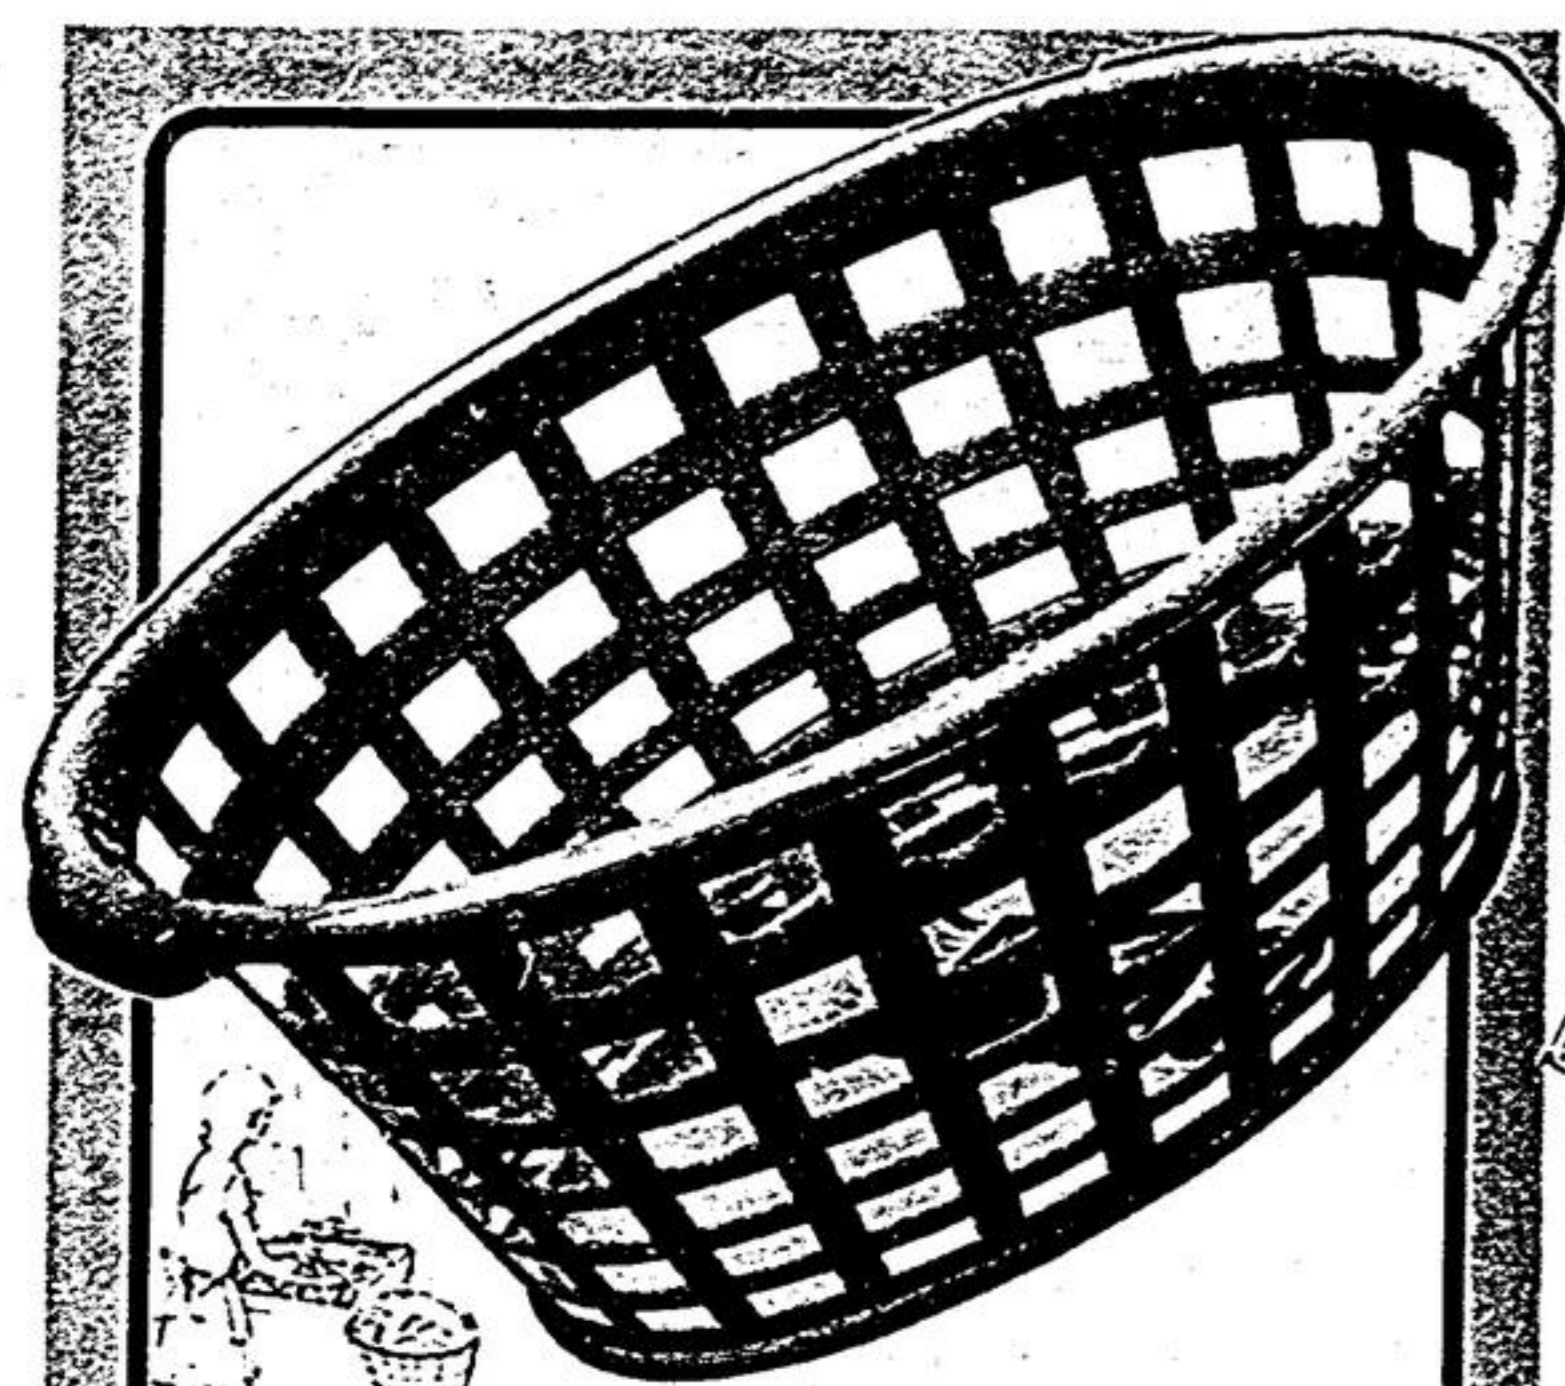

Everyone can do with Kitchen Help

Laundry Basket

Special Purchase

167

Lighten the load on washday with this roomy lightweight plastic basket—10½" high—available in Green or Gold color. Low price! 99-2192X