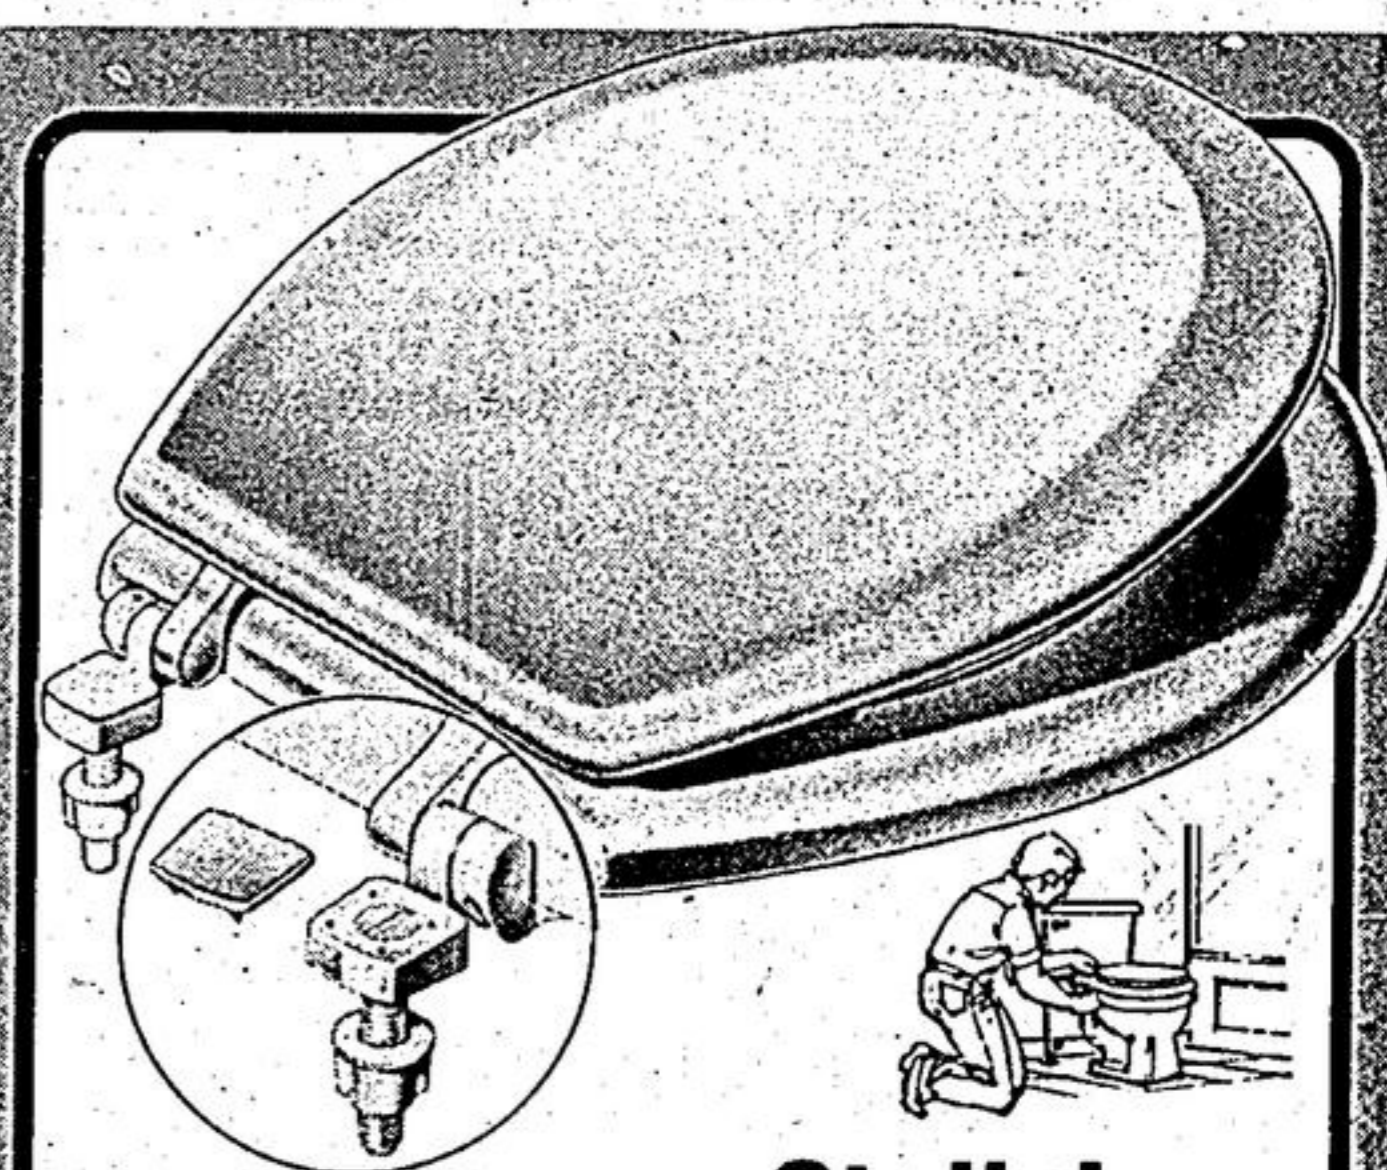

Stylish White Toilet Seat

If you're refurbishing cottage or home bathroom, you'll want to snap up this buy! Smooth enameled wood composition; easy-to-install top-tightening hinge. Neatly contoured. 63-5118

5.99
Reg $7.29