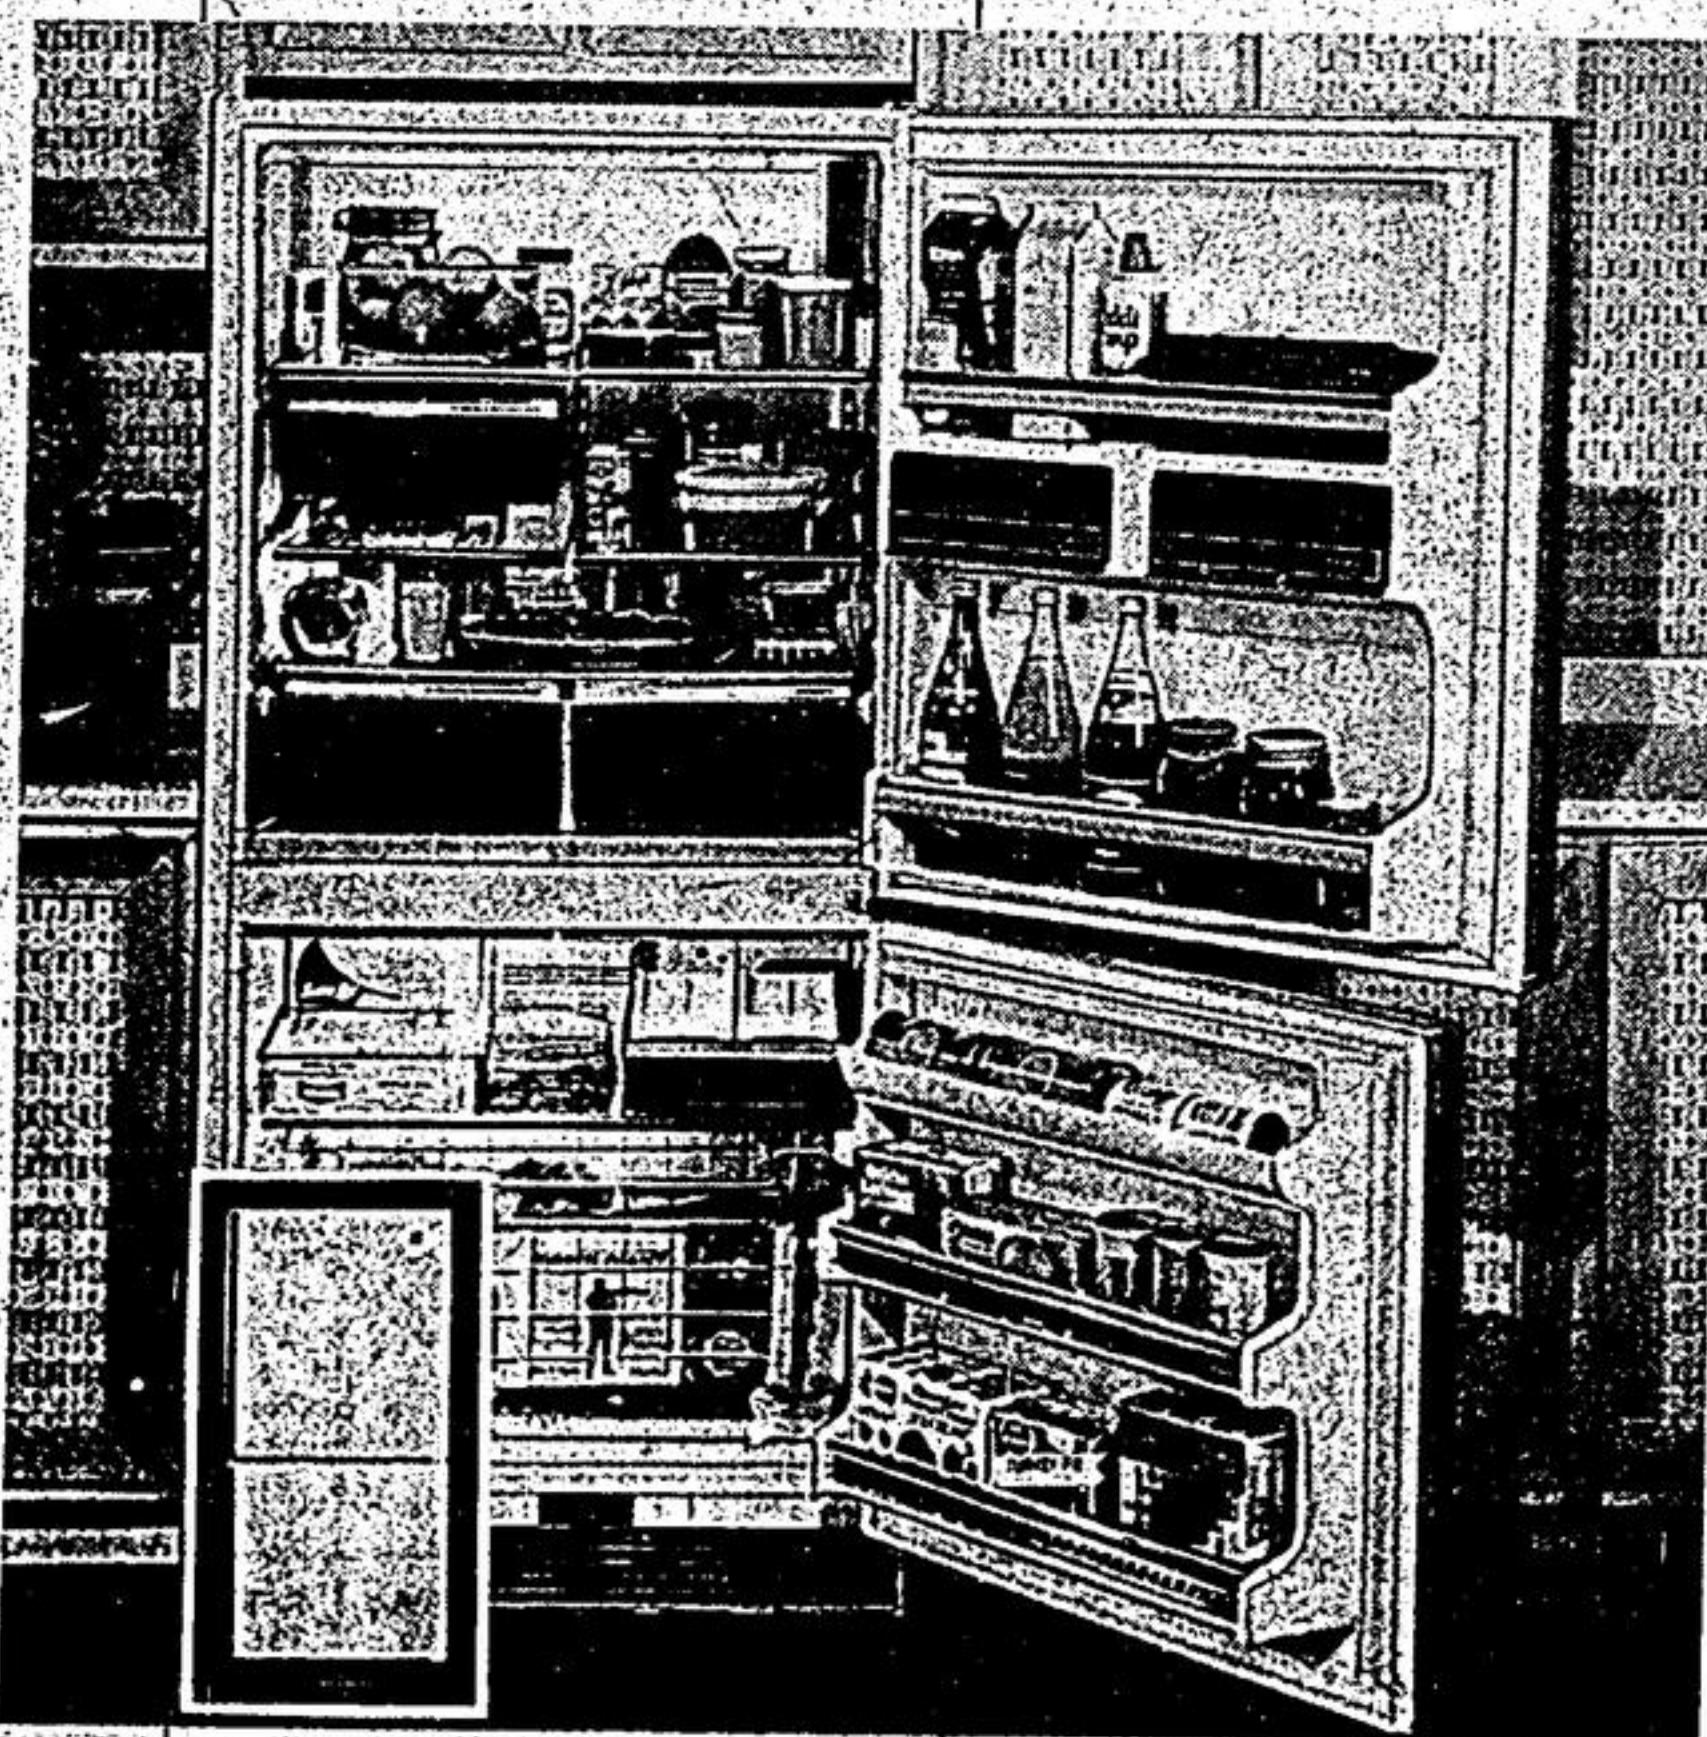

Big savings

Viking appliances at extra-low prices for this event: self-clean and easy-clean ranges, laundry pairs in compact or regular sizes, water heaters, freezers — take a look!

Slashed prices

Your time is precious — let a Viking dishwasher handle the sink's work. We have built-ins and convertibles on sale now at a 30.00 saving! And here's another timesaver — a Toshiba microwave oven in 2 styles, ready to cook up meals in minutes. Plus Viking 'sleeve' sewing machines, Hoover upright vacuums and much more. Shop Eaton's Homefurnishings Sale and make things easier for yourself!

T. EATON CO.
HOMEFURNISHINGS LIMITED

EATON'S