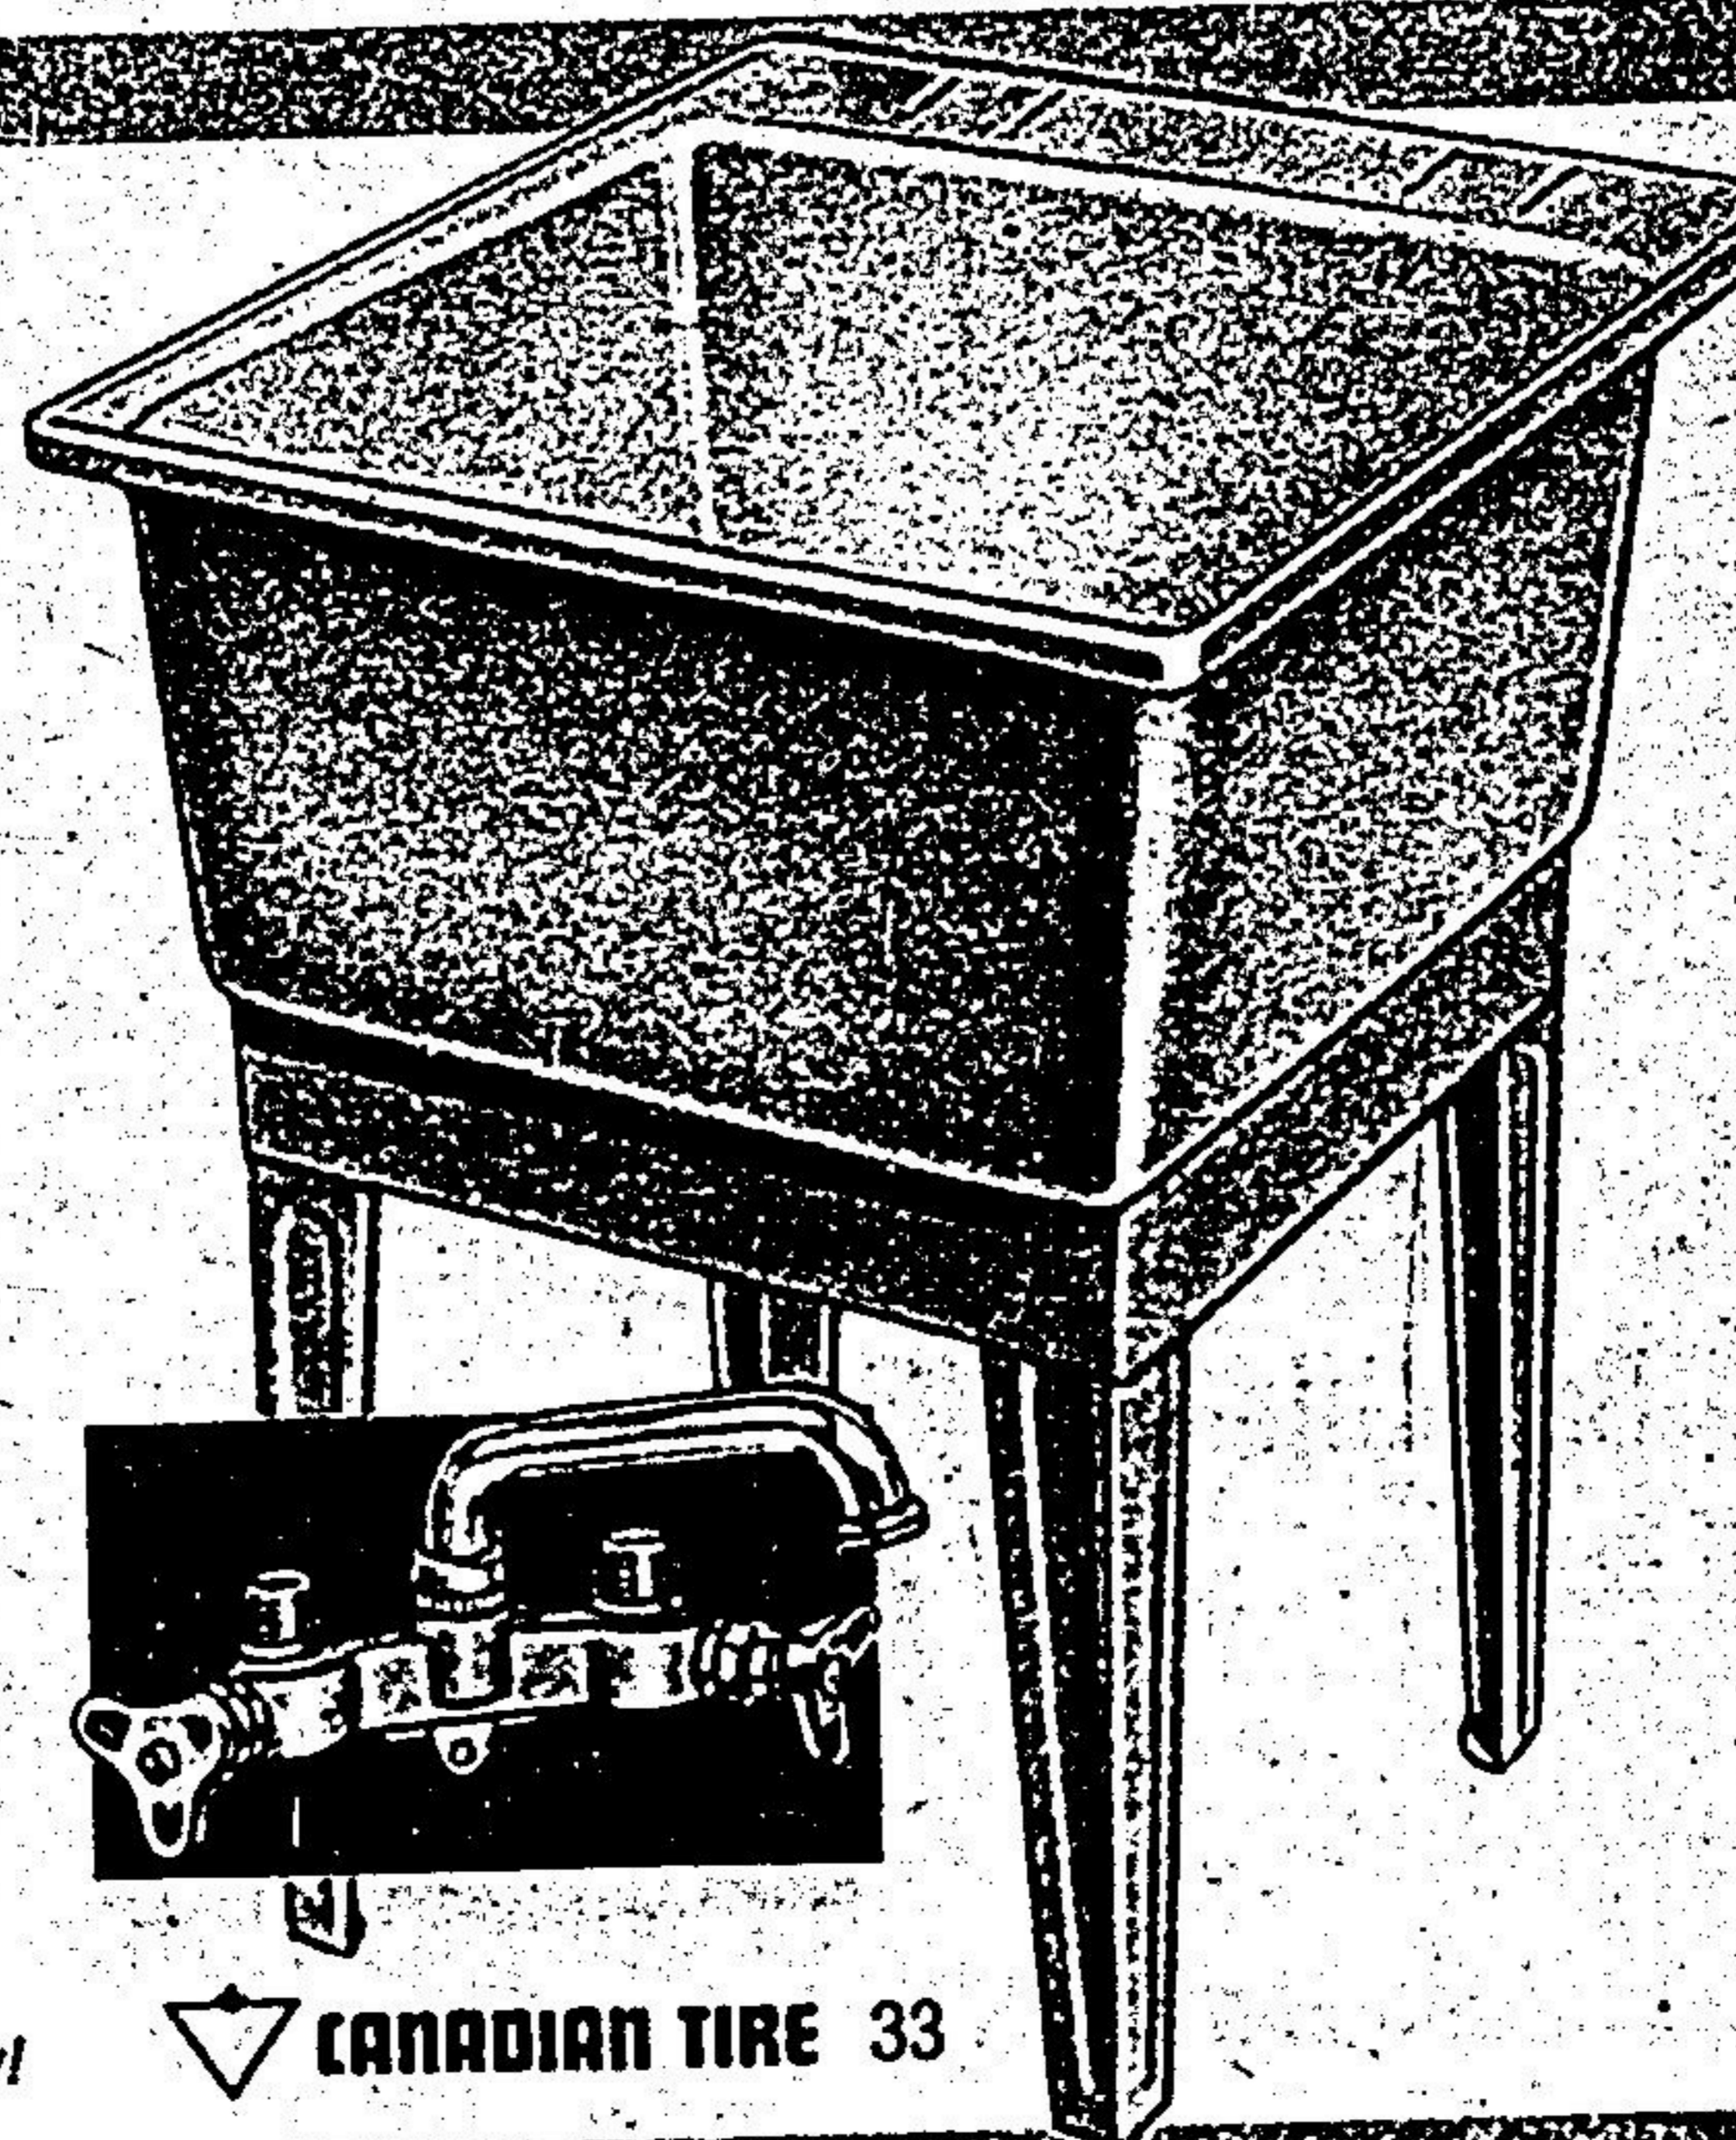

Apply for a Canadian Tire Card today!

CANADIAN TIRE 33