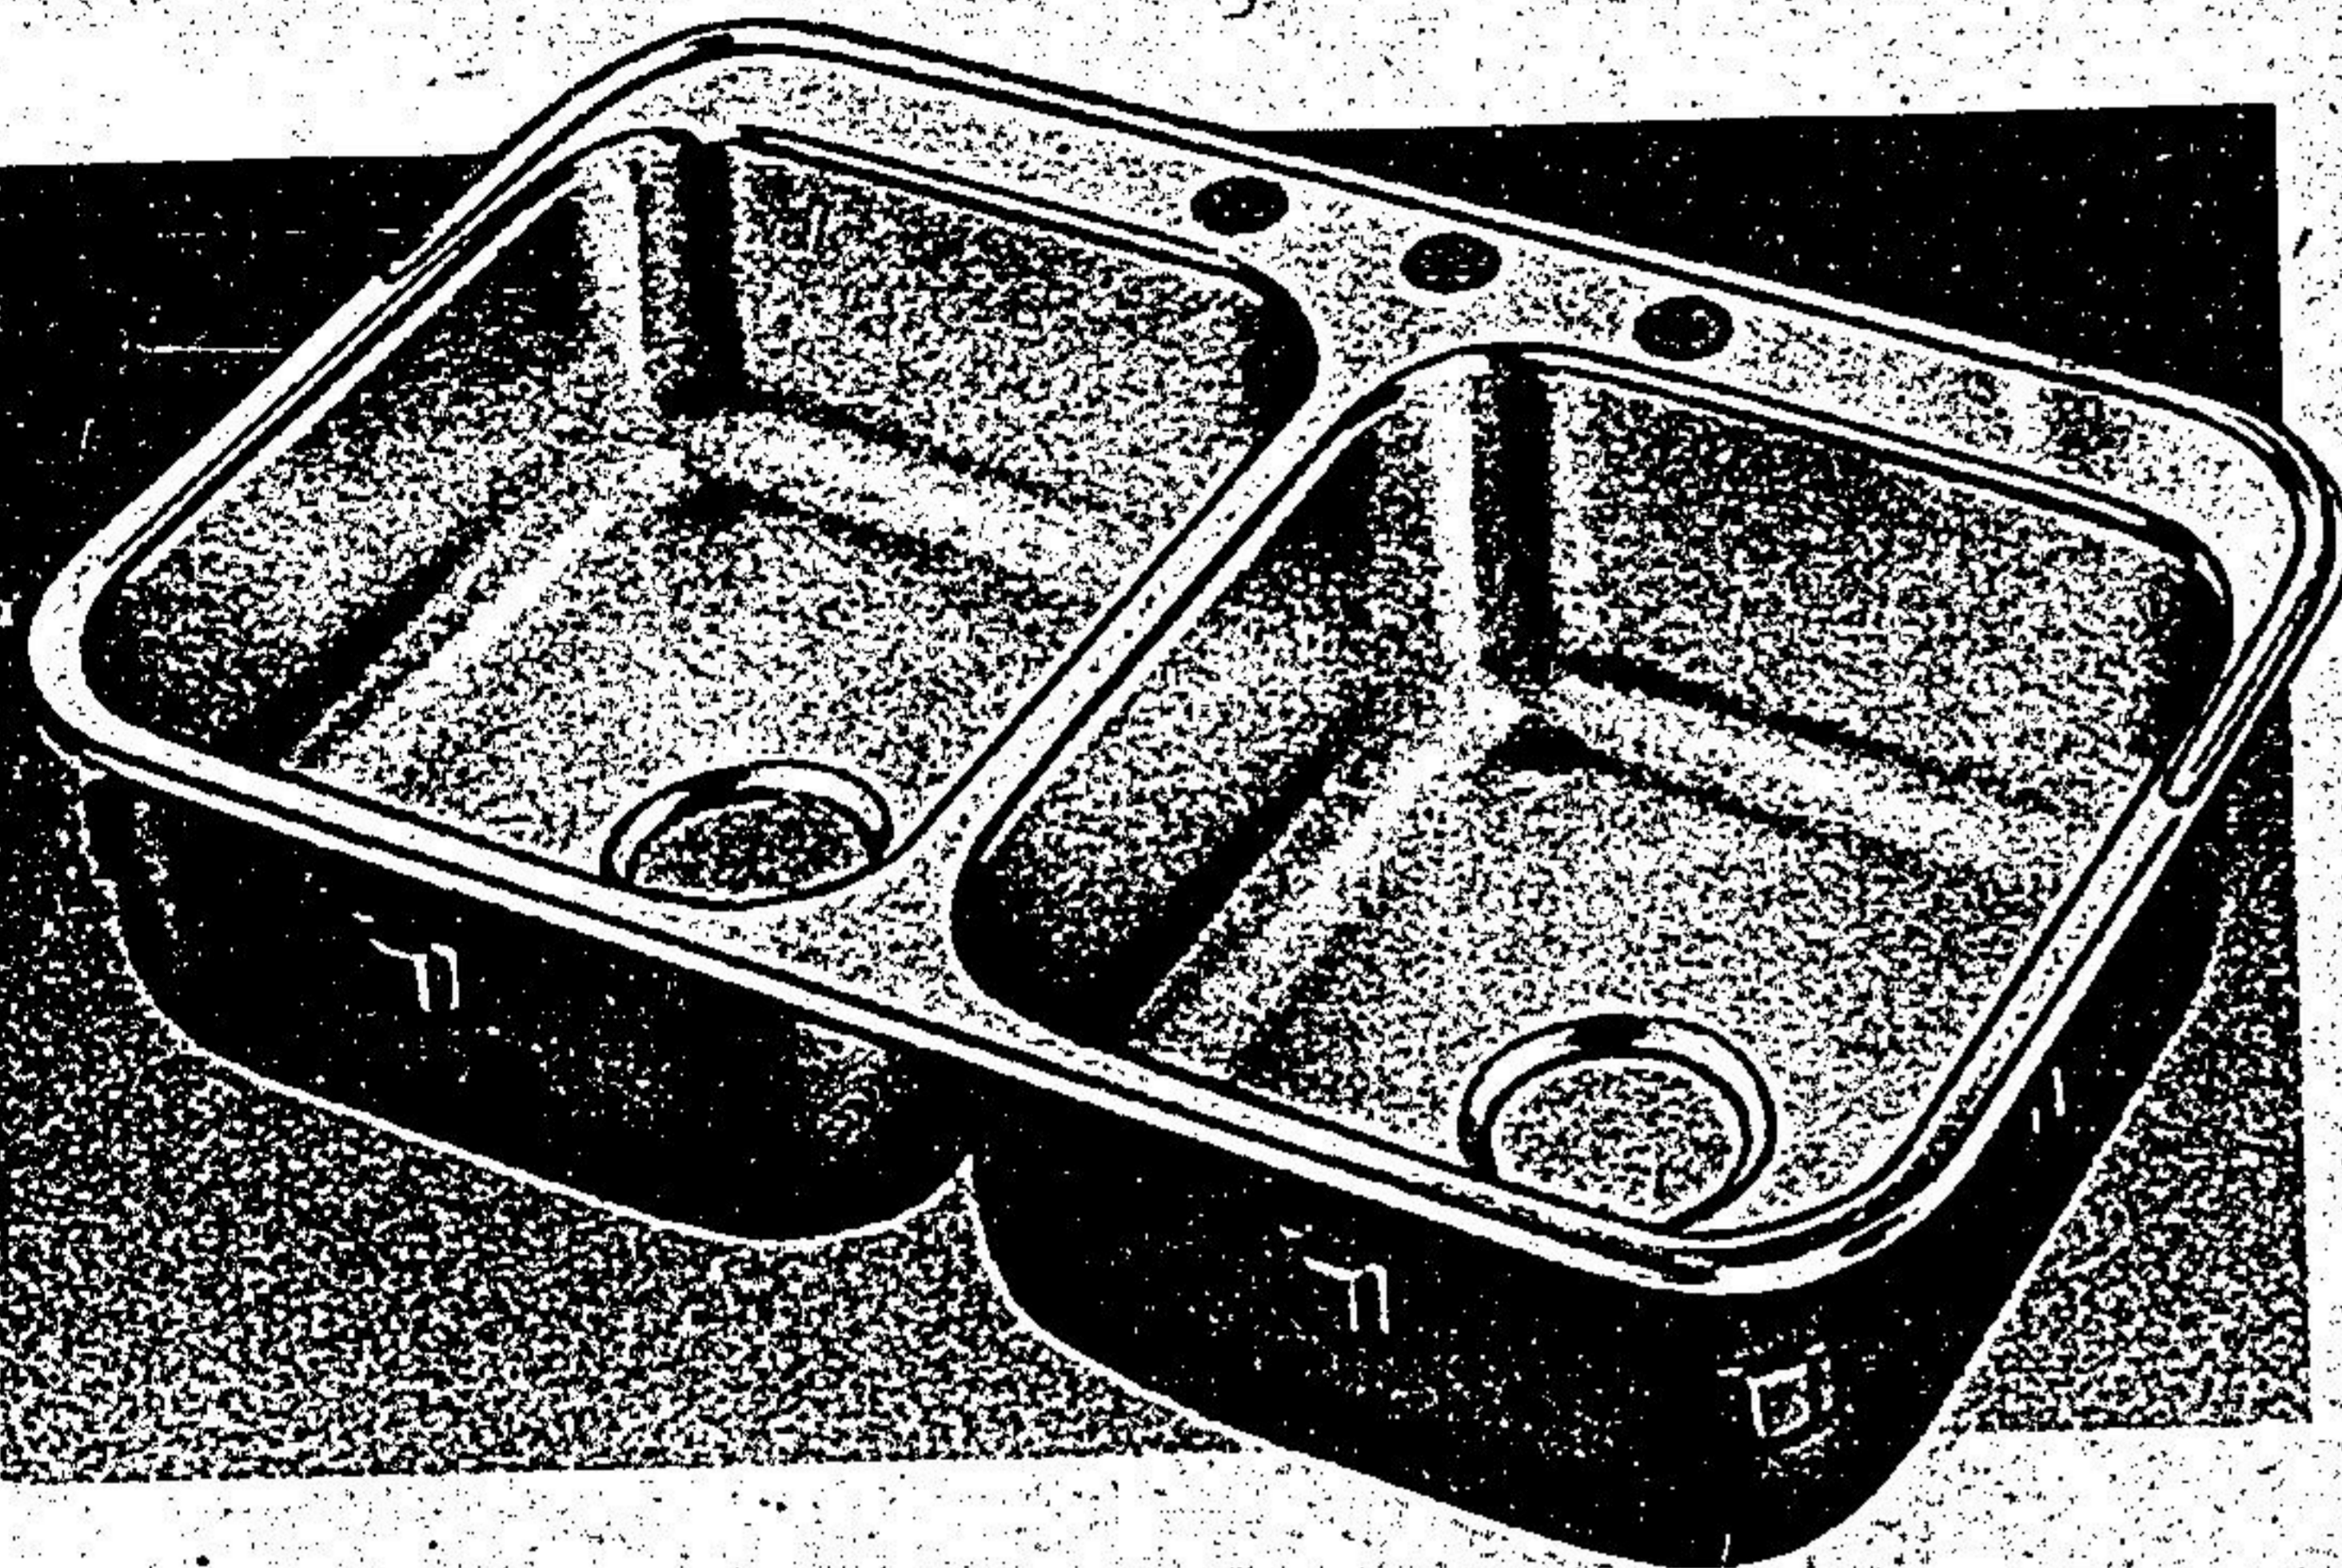

## Heavy-Gauge Steel Shower Cabinet

This attractive unit features an anti-slip reinforced plastic foam base that will not rust. Includes adjustable shower head, chromed faucet, soap tray, shower curtain. A roomy 32 x 32 x 76" high. 63-0009

## Stainless Steel Twin Kitchen Sink

De luxe, 1-pc outfit features a full-fixture ledge pre-drilled for 8-inch faucet. Undercoated, seamless construction for years of trouble-free service. Approximately 20 1/2 x 31 x 7" deep. Faucet and strainers extra. Good value at a budget pleasing price. 63-3437

## Polypropylene Laundry Tub with Strong Steel Legs

**19<sup>49</sup>** Our regular low price

Durable polypropylene construction will stay looking good for years to come. Ledge back has knock-outs for mounting 4" centre faucet. Molded-in drain and strainer. Enameled steel legs are adjustable for easy set-up. Approximately 25 1/4 x 22 1/4 x 33" high. 63-3474