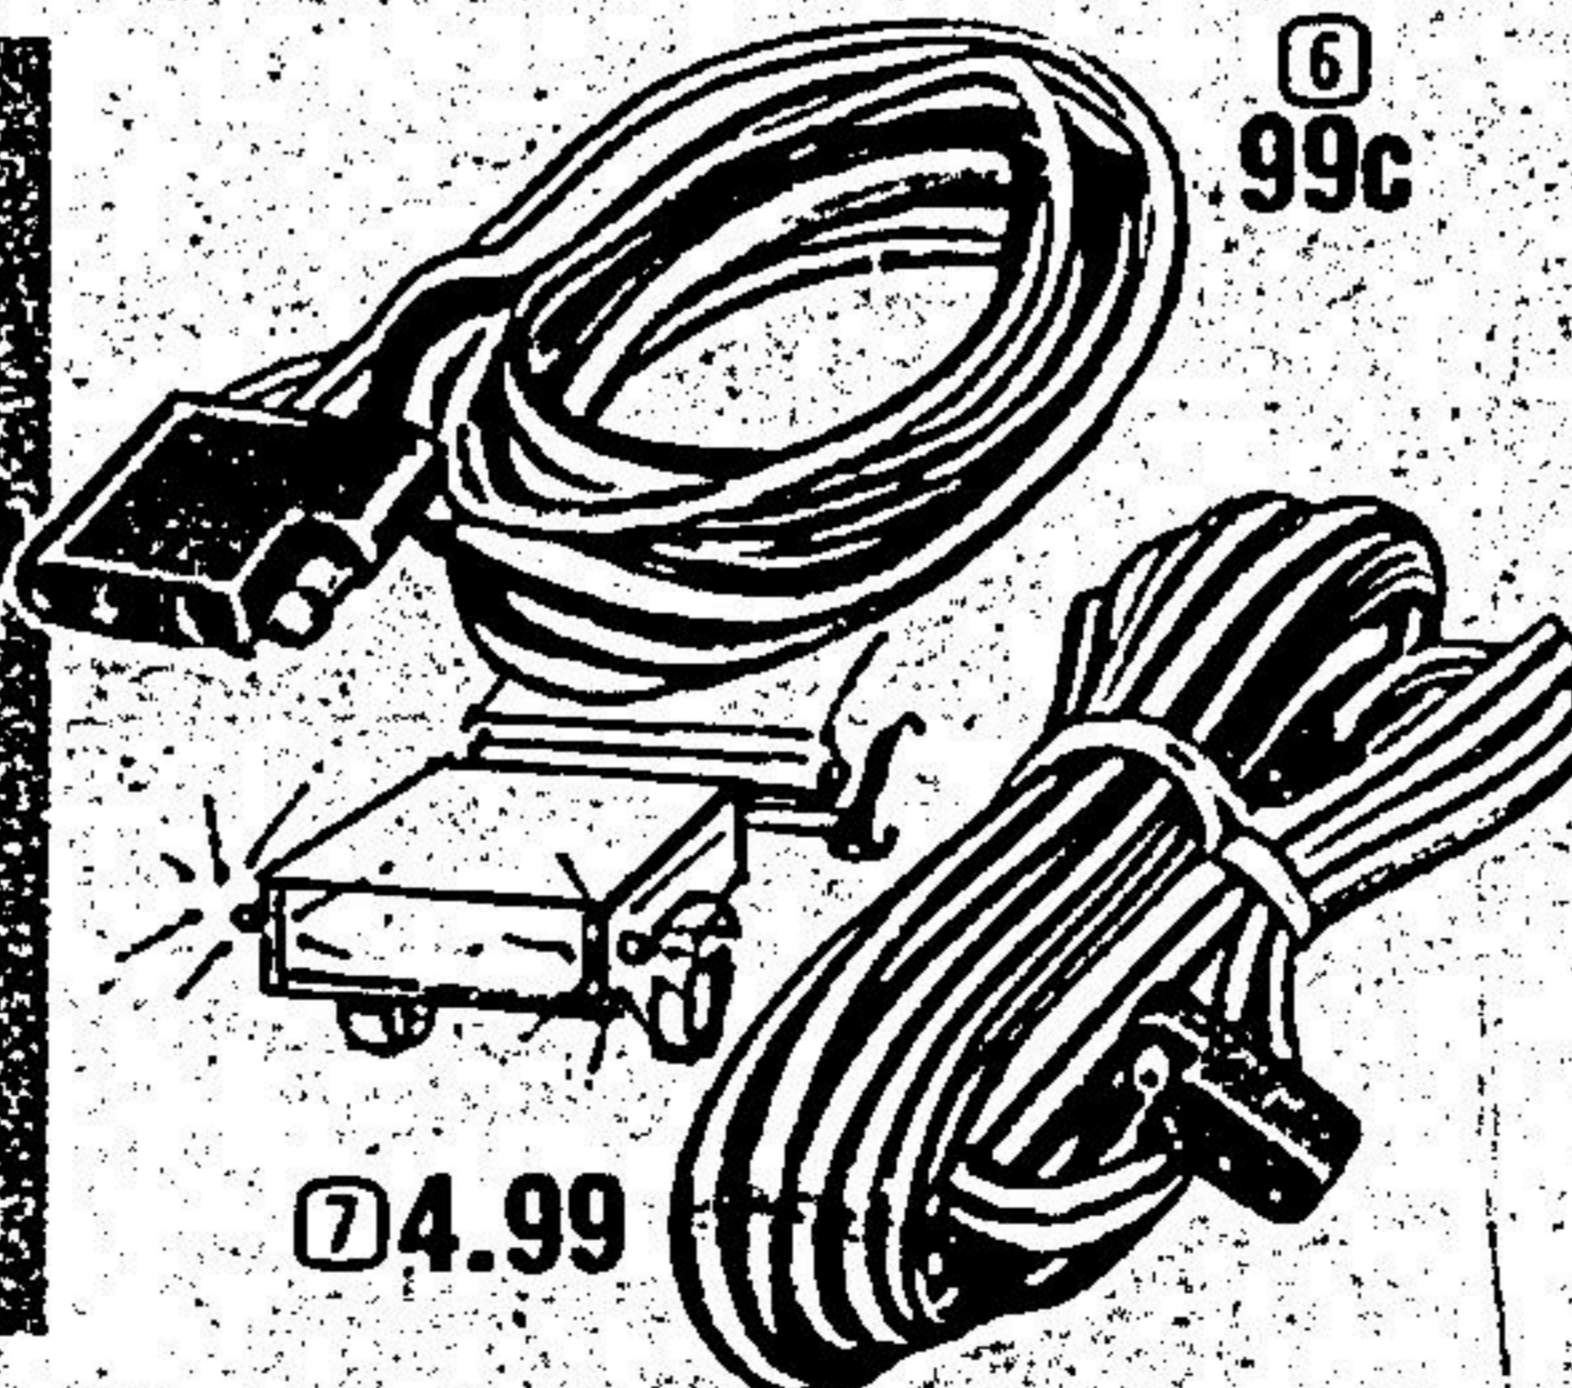

Toggle Switch

Regular 99c

77c

Flip-handle switch is ideal for use with fog lights and other popular accessories. Neutral black finish goes with any car interior. 20-6417

Voltage Tester

Regular \$6.39

4.99

Tester/Probe finds shorts in 6 and 12V wiring and bulbs. Also comes in handy for finding 'live' wires in trailer-connection installation. 3-ft. lead wire. 25-1055

Swing into Summer NOW at your local Canadian Tire Store

Trailer-Tow Mirror

Regular \$10.95

7.95

This fender-mount mirror extends to the widest legal limit to give you an unobstructed view behind. Quick and easy to mount on right or left... no drilling required. With adjustable turnbuckle and chromed mirror assembly. 36-0584

Want to hold it down?

- ③ Stretchy Luggage Strap has hooks at both ends to hold securely. 24 x 1/2" diameter. 40-2530—Regular 85¢ each 59¢
- ④ 'Lash-Tite' Hold-Downs has 6 hooks that stretch out to hold parcels securely. 40-2541—Regular \$2.69 1.99
- ⑤ 14" Aircraft-Steel Tow Cable—Flexible 1/4" cable has 3000-lb tensile strength. 40-5925—Regular \$10.99 8.99