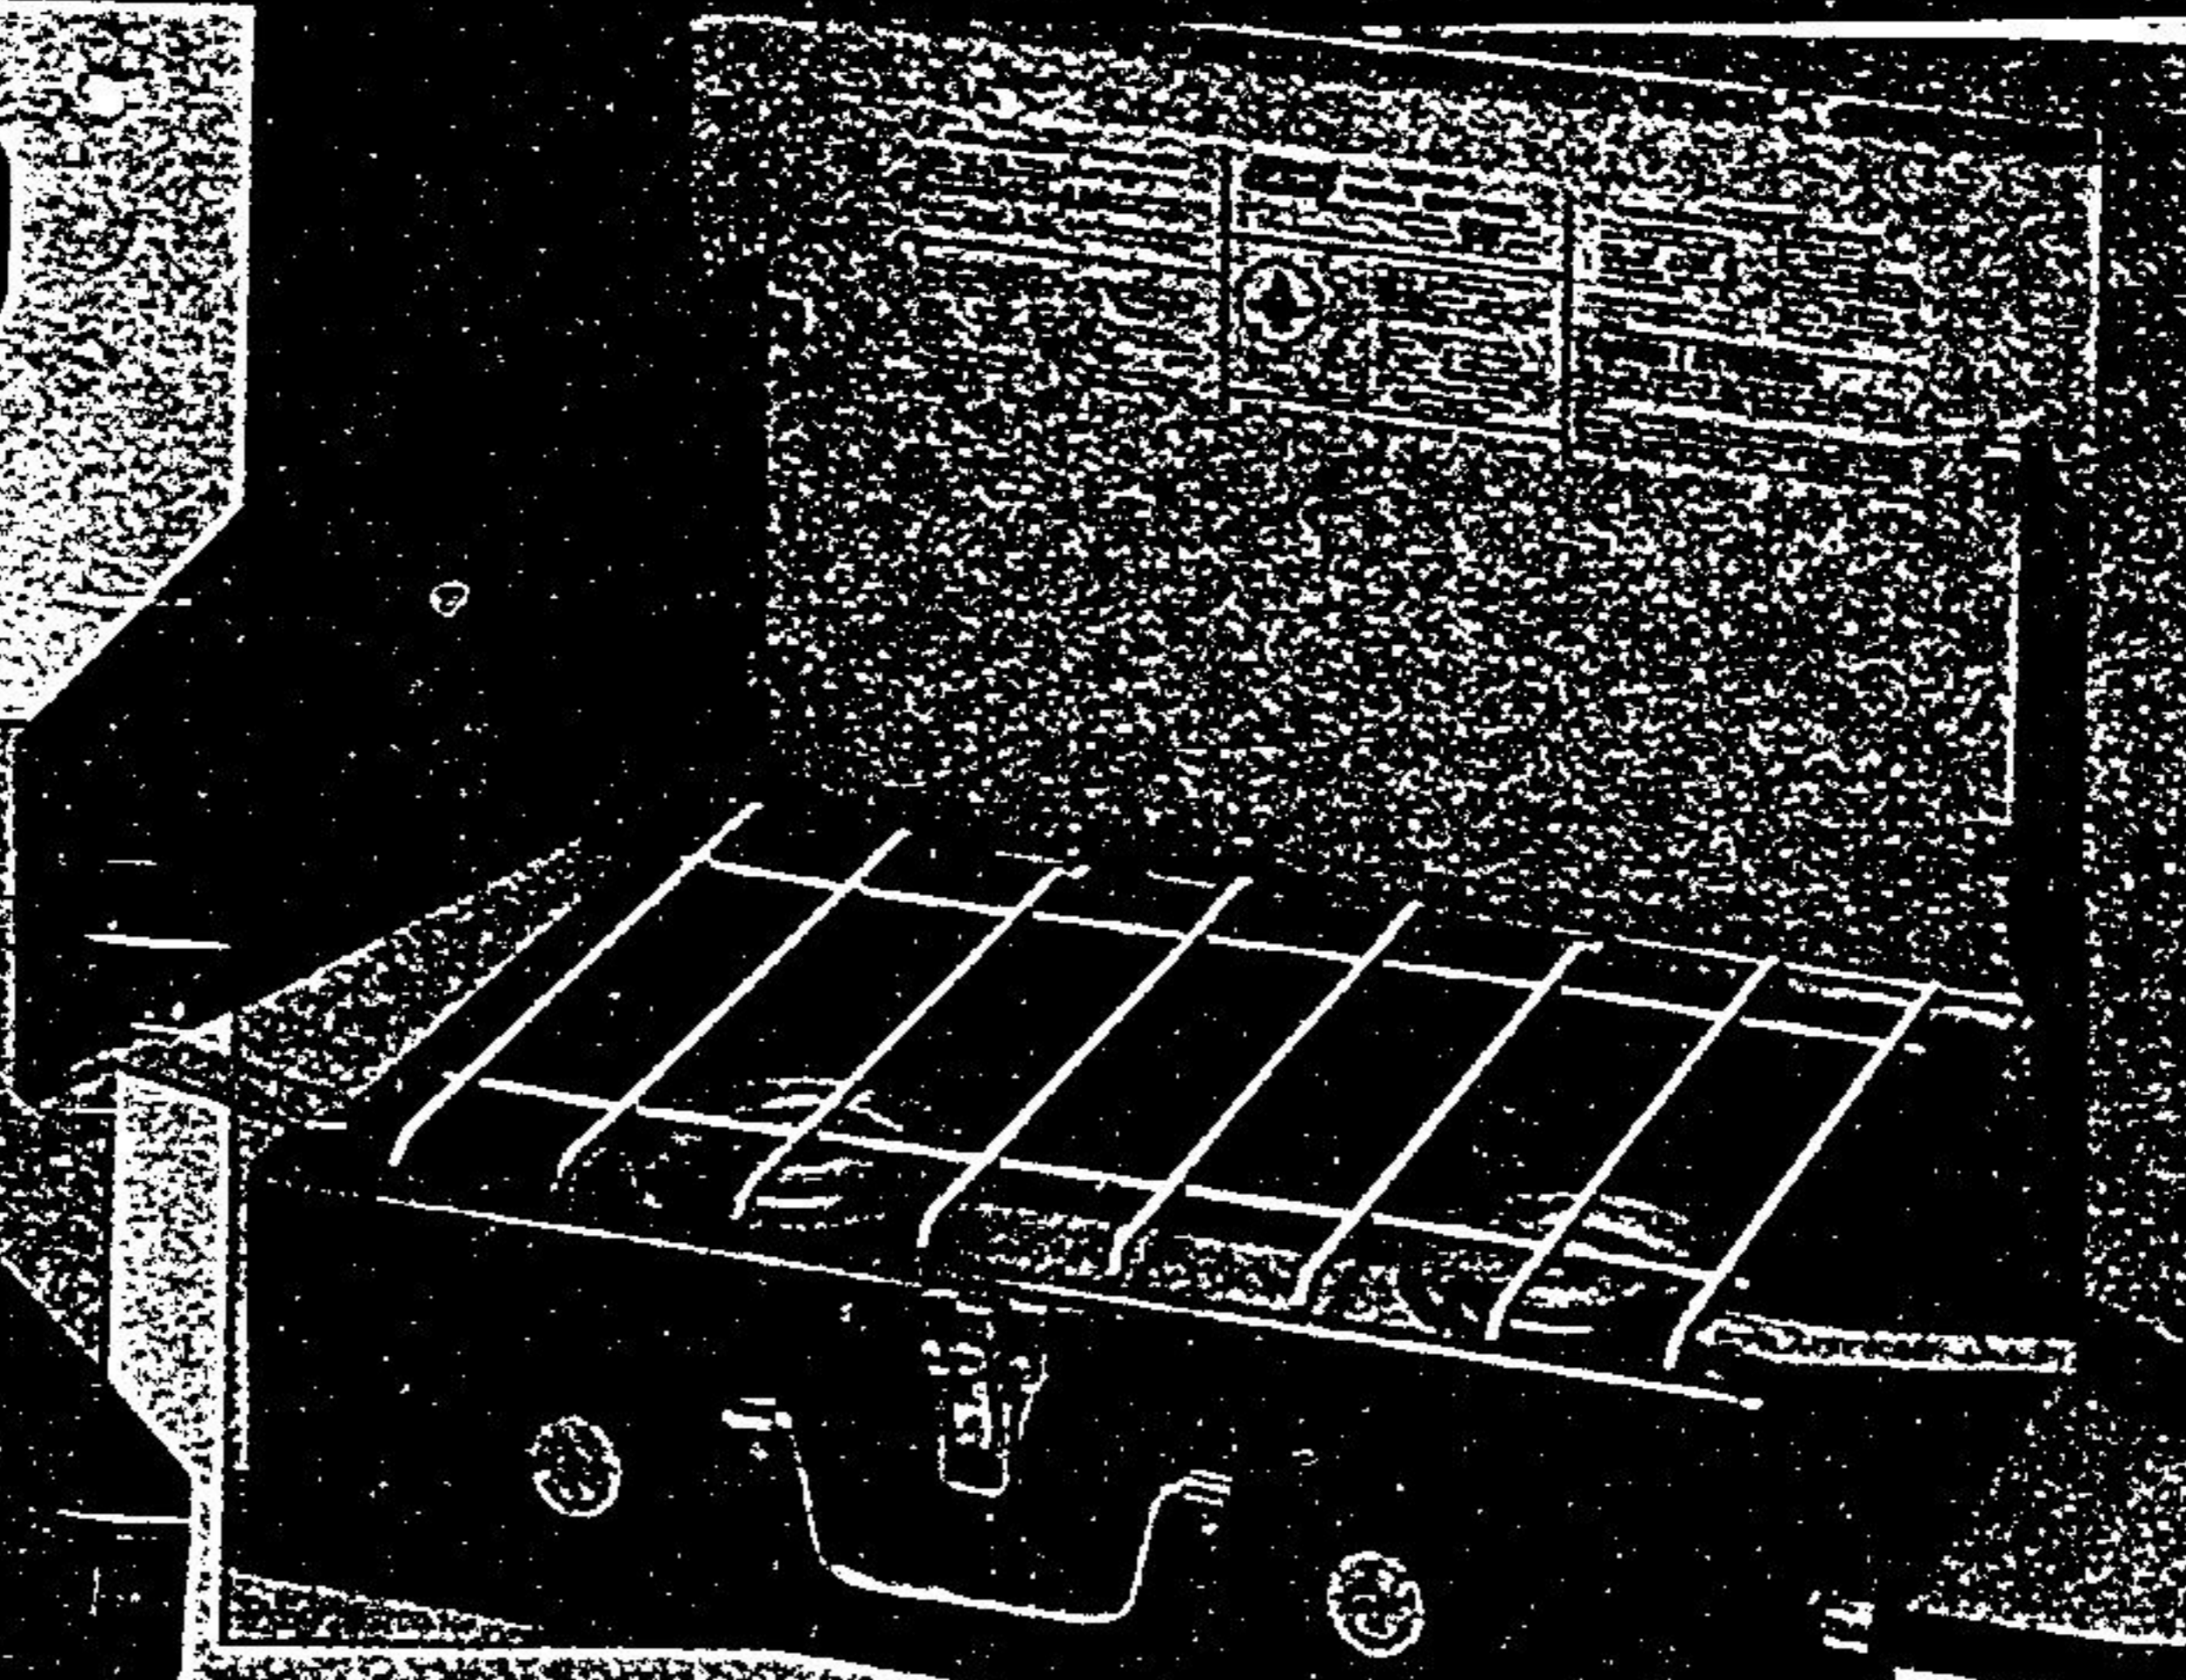

Coleman Country '79

Dependable Coleman makes great camping companions

Coleman stove gives quick propane efficiency

This 2-burner stove has the exclusive pressure regulator to assure full performance at any outdoor temperature! Each burner with separate control delivers a useful 8000 BTU. Overall about 11 3/4" x 17 1/2" x 4" high. Sold less cylinder. 76-2036

33.95

Coleman Easi-Lite Stove

Our regular low price

29.99

1 Naphtha Burning Coleman stove needs no pre-heating. Just click the exclusive Easi-Lite control to Life, then click to cooking range. What's simpler? Self-cleaning, rust-resistant twin burners adjust from full flame to simmer. Built-in full stroke pump. 76-2043 — 32-oz fuel capacity — 29.99