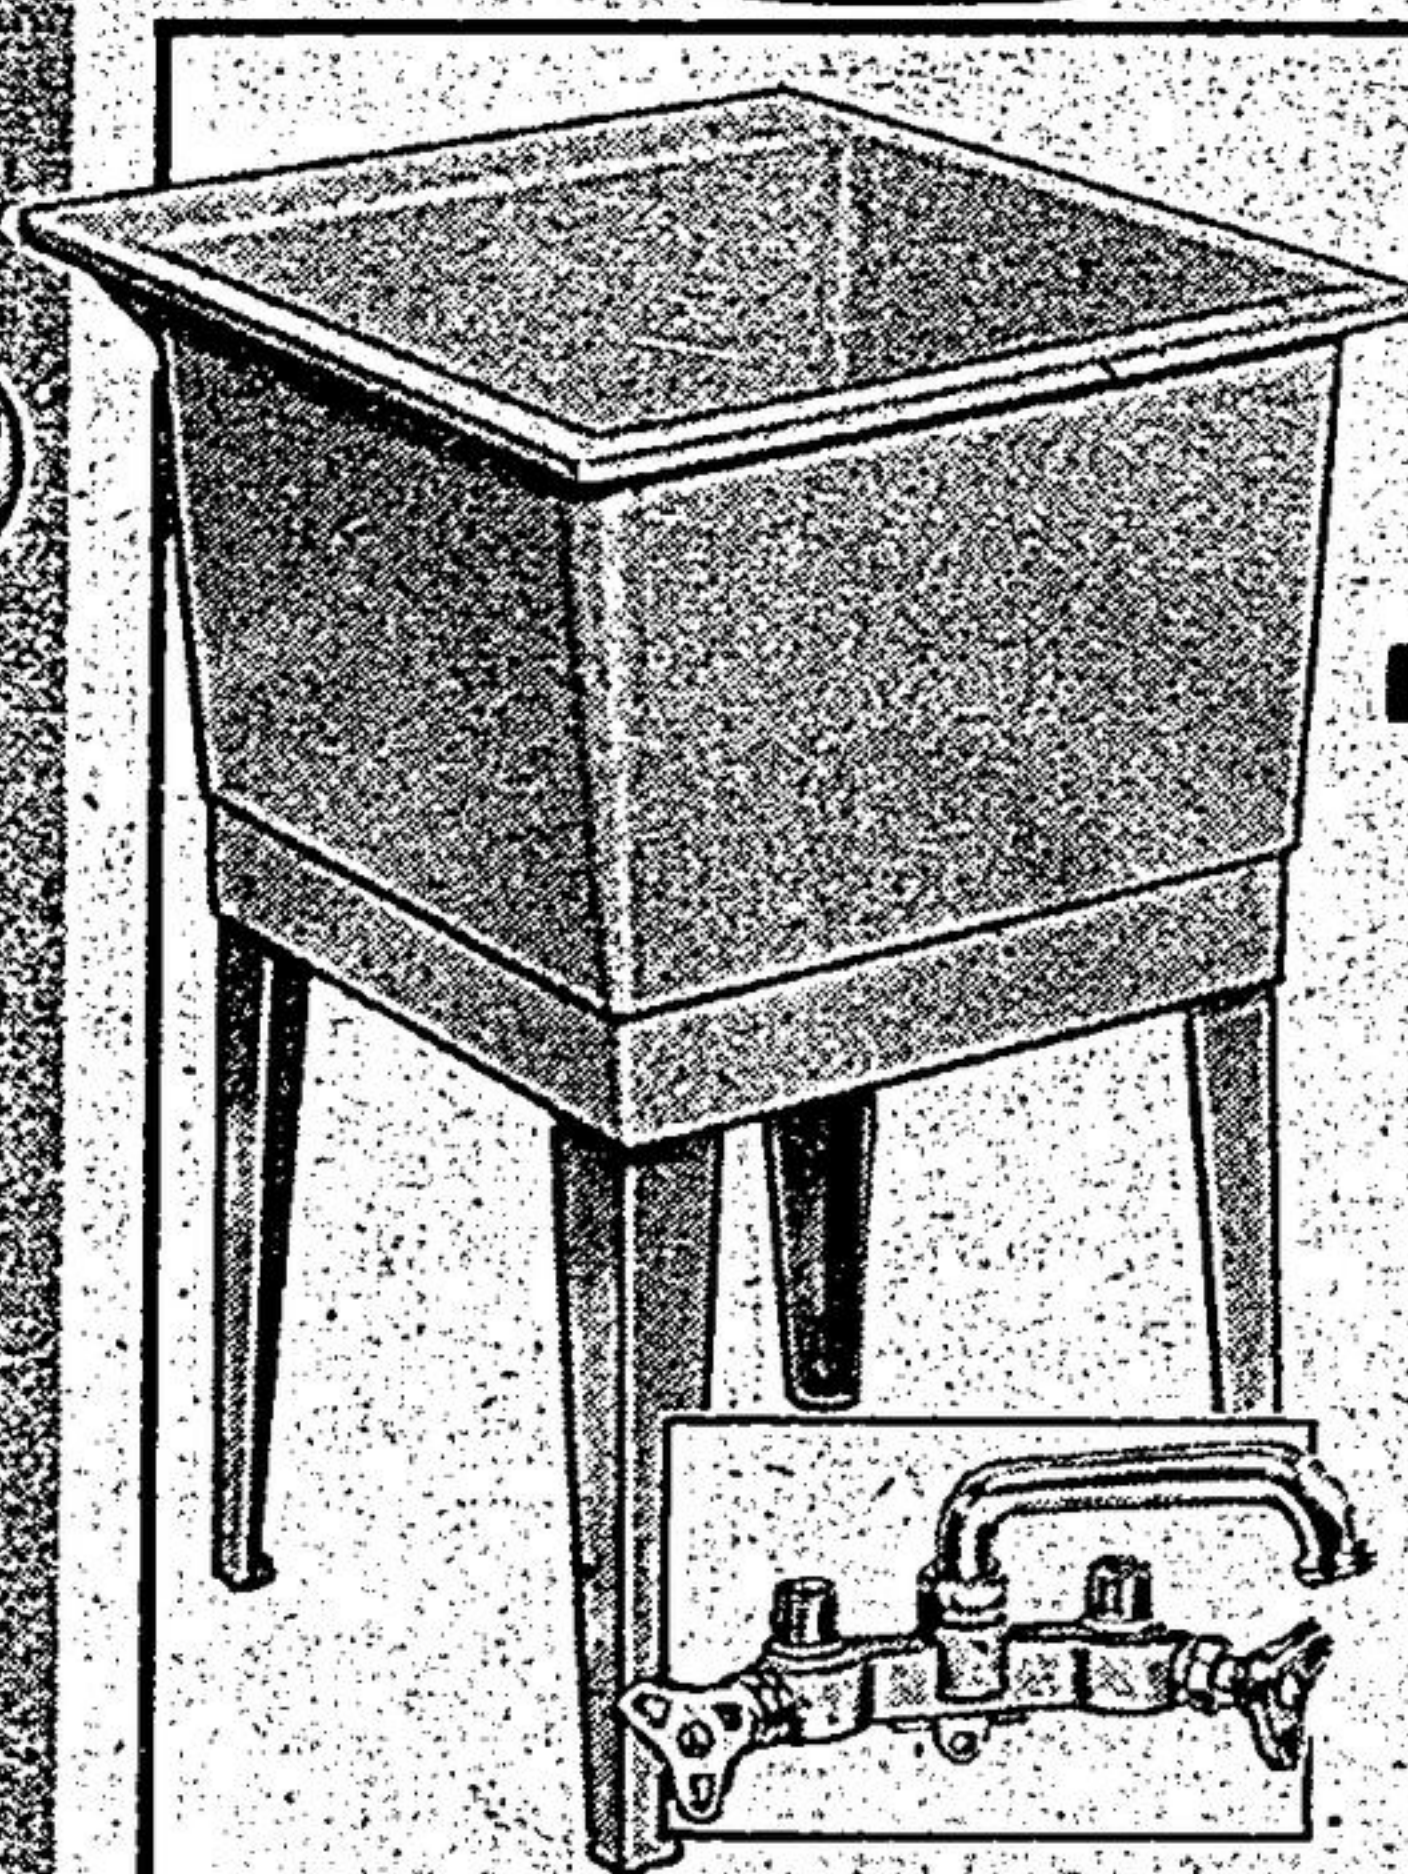

# GARBAGE CONTAINER

**10<sup>95</sup>**  
Reg \$15.95

Rubbermaid®

Big 17-gal 'Roughneck' of heavy-duty plastic withstands rough and tumble treatment. Flat lid locks tight to seal in odors. 42-9755

Puts new life in old items!

## Polypropylene Laundry Tub

**16<sup>88</sup>**  
Regular \$19.49

About 25 1/4 x 22 3/4 x 33" high. Steel legs adjust. 63-3474