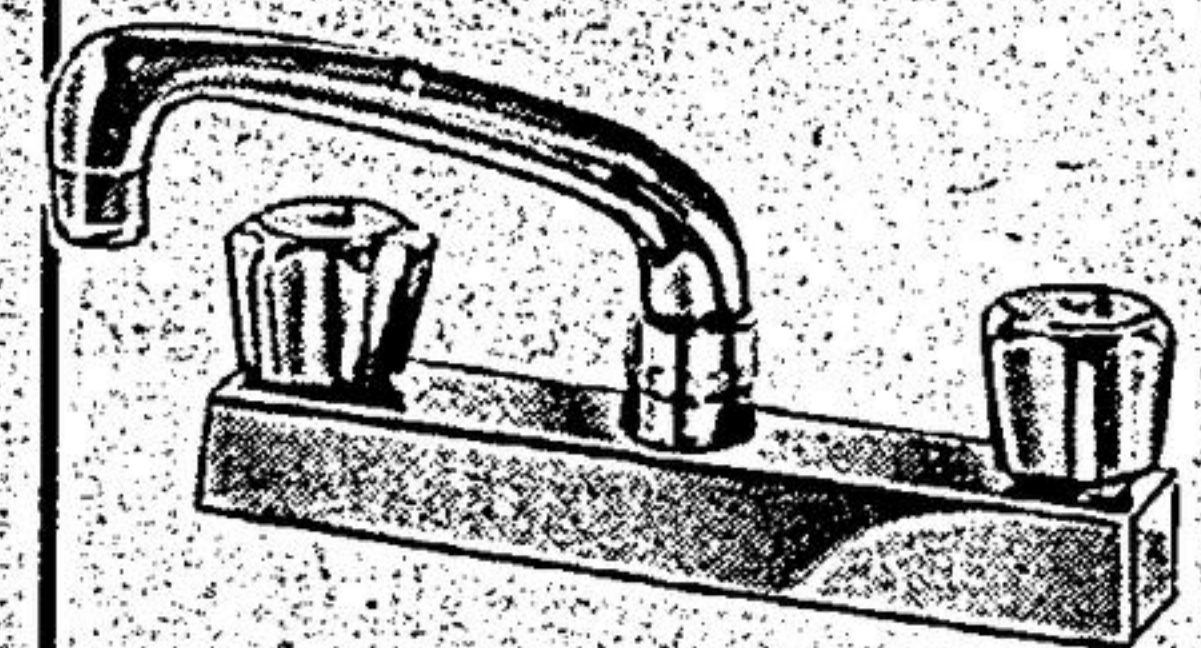

### 4" Laundry Faucet

Top supply, threaded outlet. 63-3709. Regular \$10.49. **8<sup>99</sup>**

Reg \$25.95  
8" Kitchen Faucet

**19<sup>95</sup>**

Jameco Crown has brass castings, swing-spout, aerator. Chromed. 63-3884