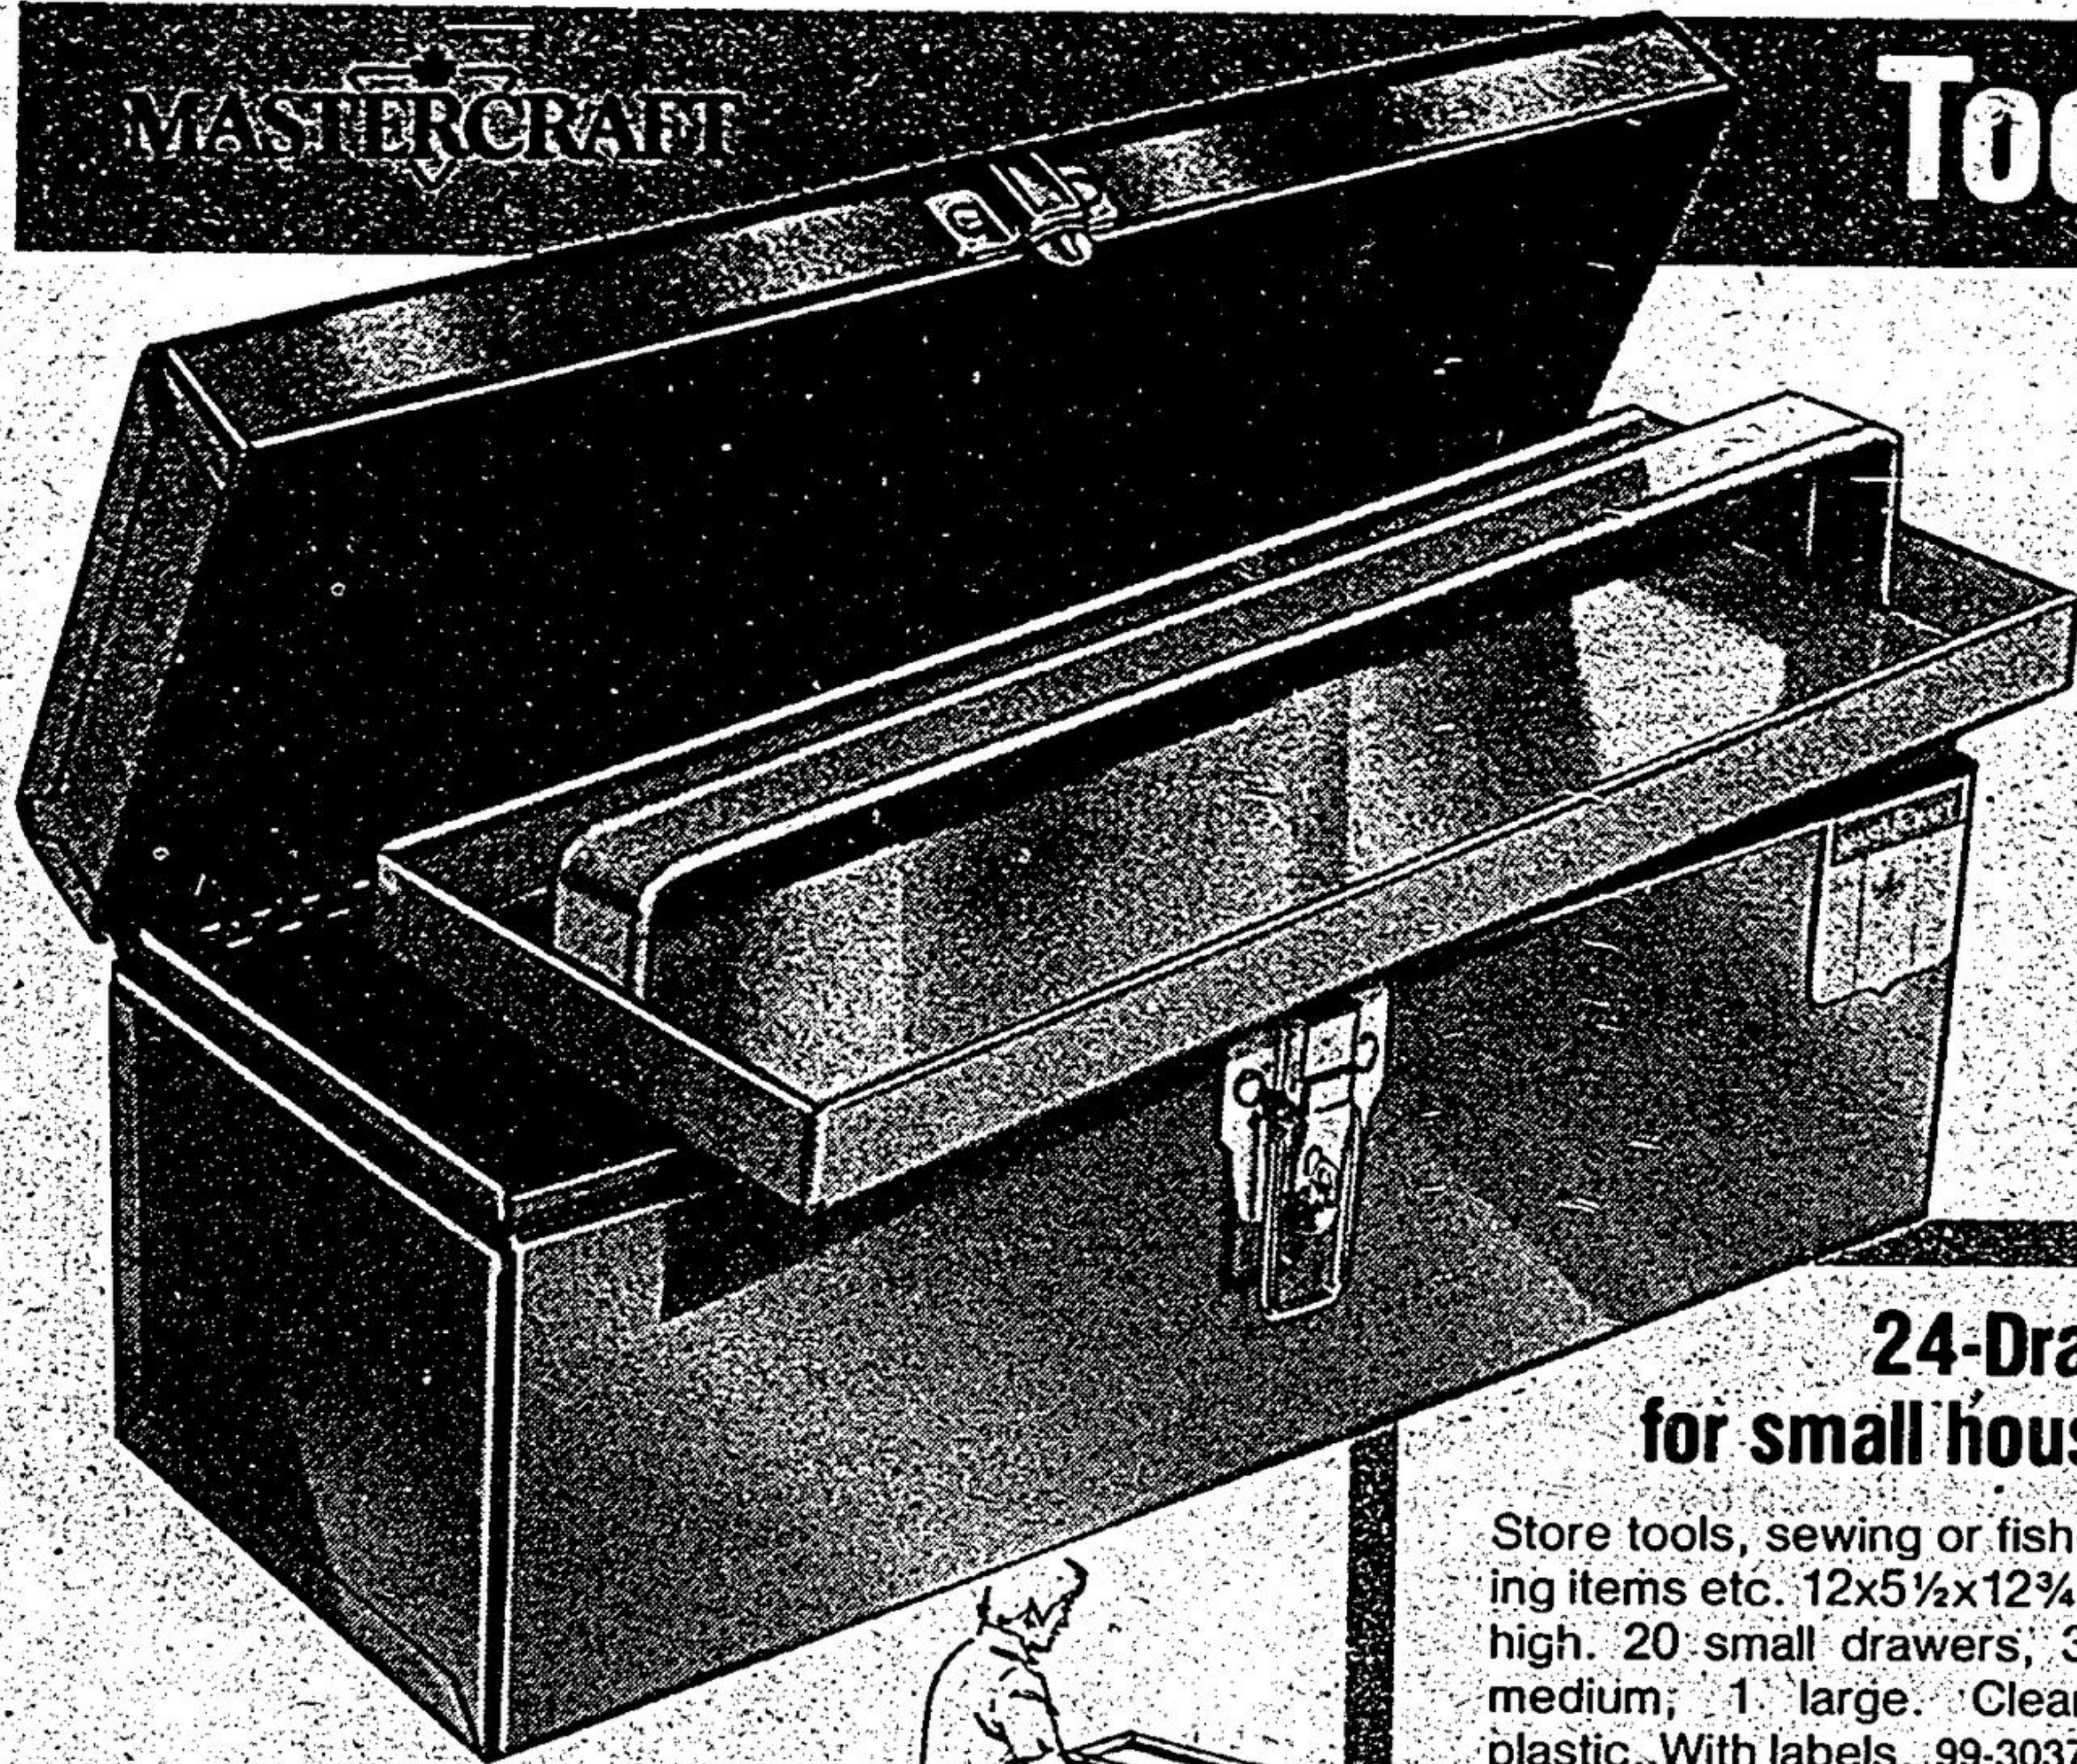

MASTERCRAFT

Tool Box Savings!

With handy lift-out Tote-Tray

549
Regular \$6.99

Red enameled steel — as smart as it is practical! It's 16 x 6 x 6 1/2" with tote tray, easy-grip handle and centre lock. Great workshop value! 58-0804

24-Drawer Cabinet for small household items

Store tools, sewing or fishing items etc. 12x5 1/2 x 12 3/4" high. 20 small drawers, 3 medium, 1 large. Clear plastic. With labels. 99-3037

988
Special Purchase

STANLEY

8' x 1/2" Stanley Measuring Tape

Reg \$2.95 **229**

Cyclac case with leather look. Yellow steel blade, black markings. 57-7108

6" Adjustable Wrench

Reg \$5.49 **449**

Rugged Mastercraft tool. Polished steel jaws open 3/4". Good value! 58-8307