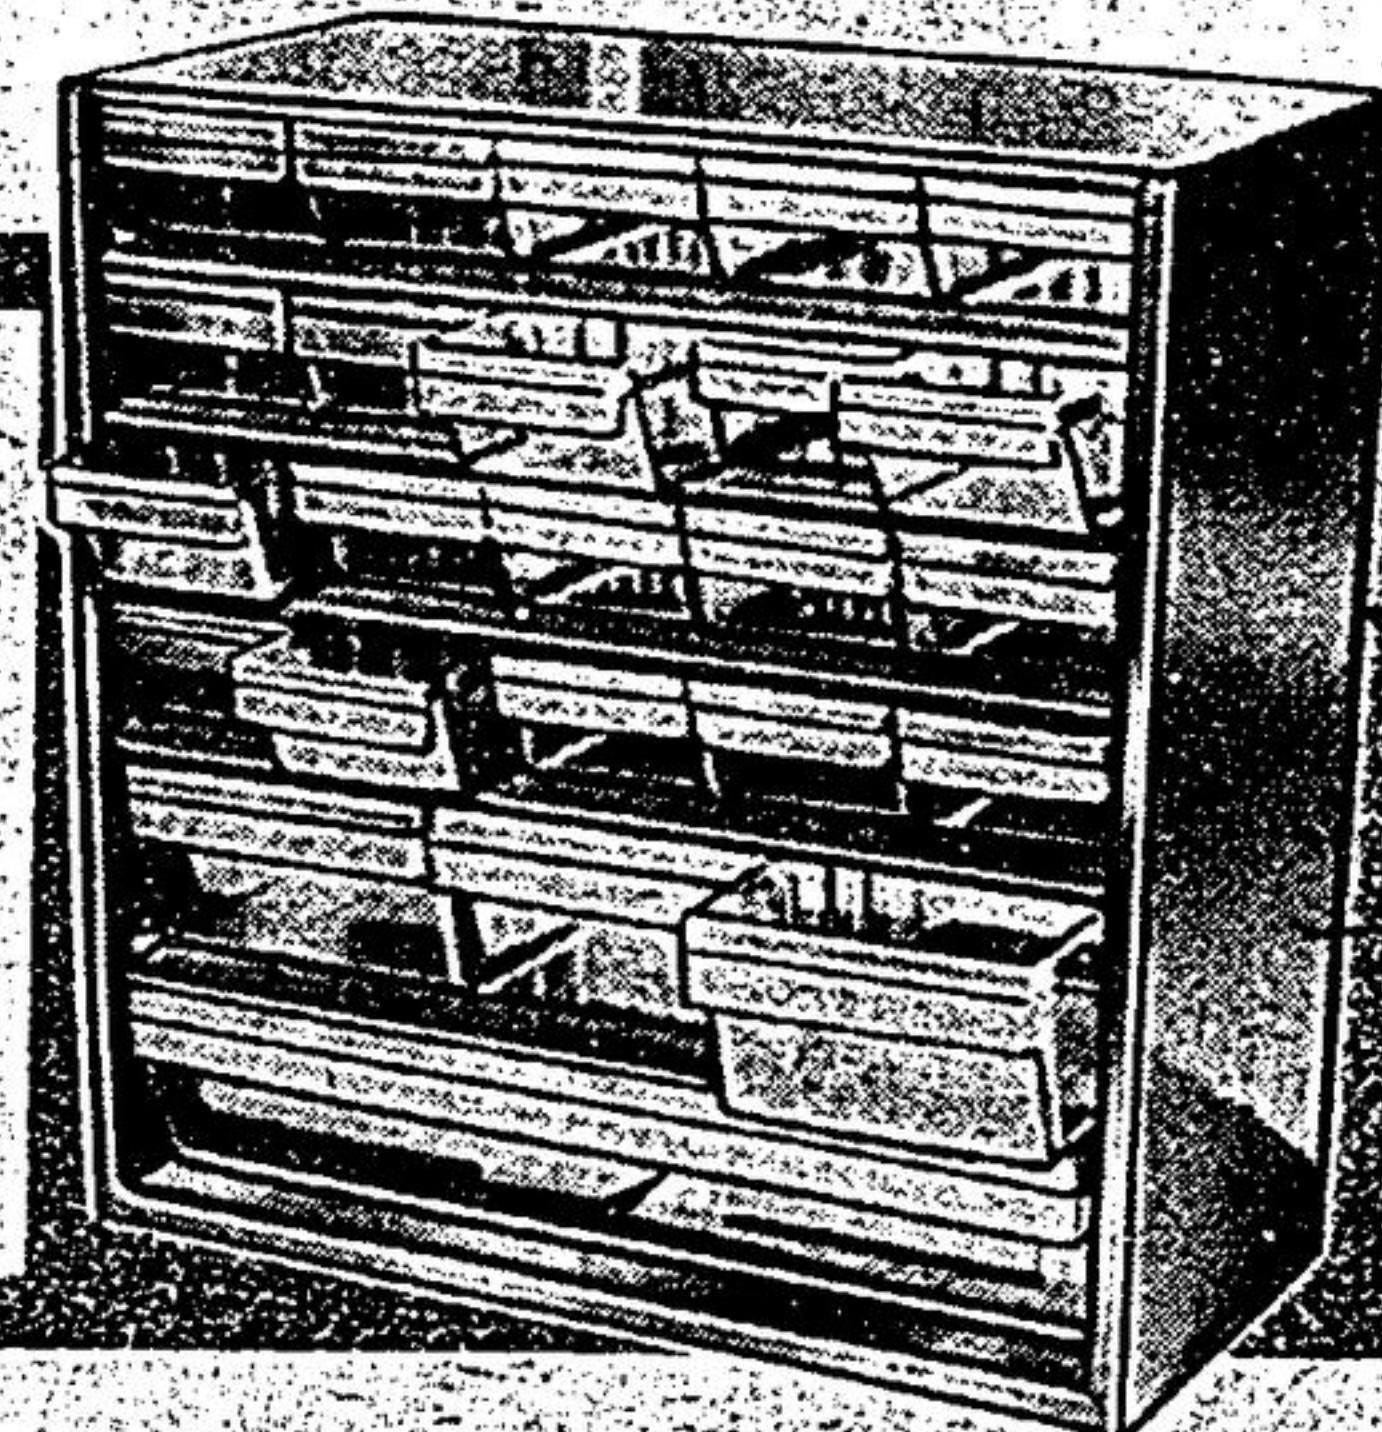

MASTERCRAFT

Tool Box Savings!

With handy lift-out Tote-Tray

549
Regular \$6.99

Red enameled steel — as smart as it is practical! It's 16 x 6 x 6 1/2" with tote tray, easy-grip handle and centre lock. Great workshop value! 58-0804

24-Drawer Cabinet for small household items

Store tools, sewing or fishing items etc. 12x5 1/2 x 12 3/4" high. 20 small drawers, 3 medium, 1 large. Clear plastic. With labels. 99-3037

988
Special Purchase