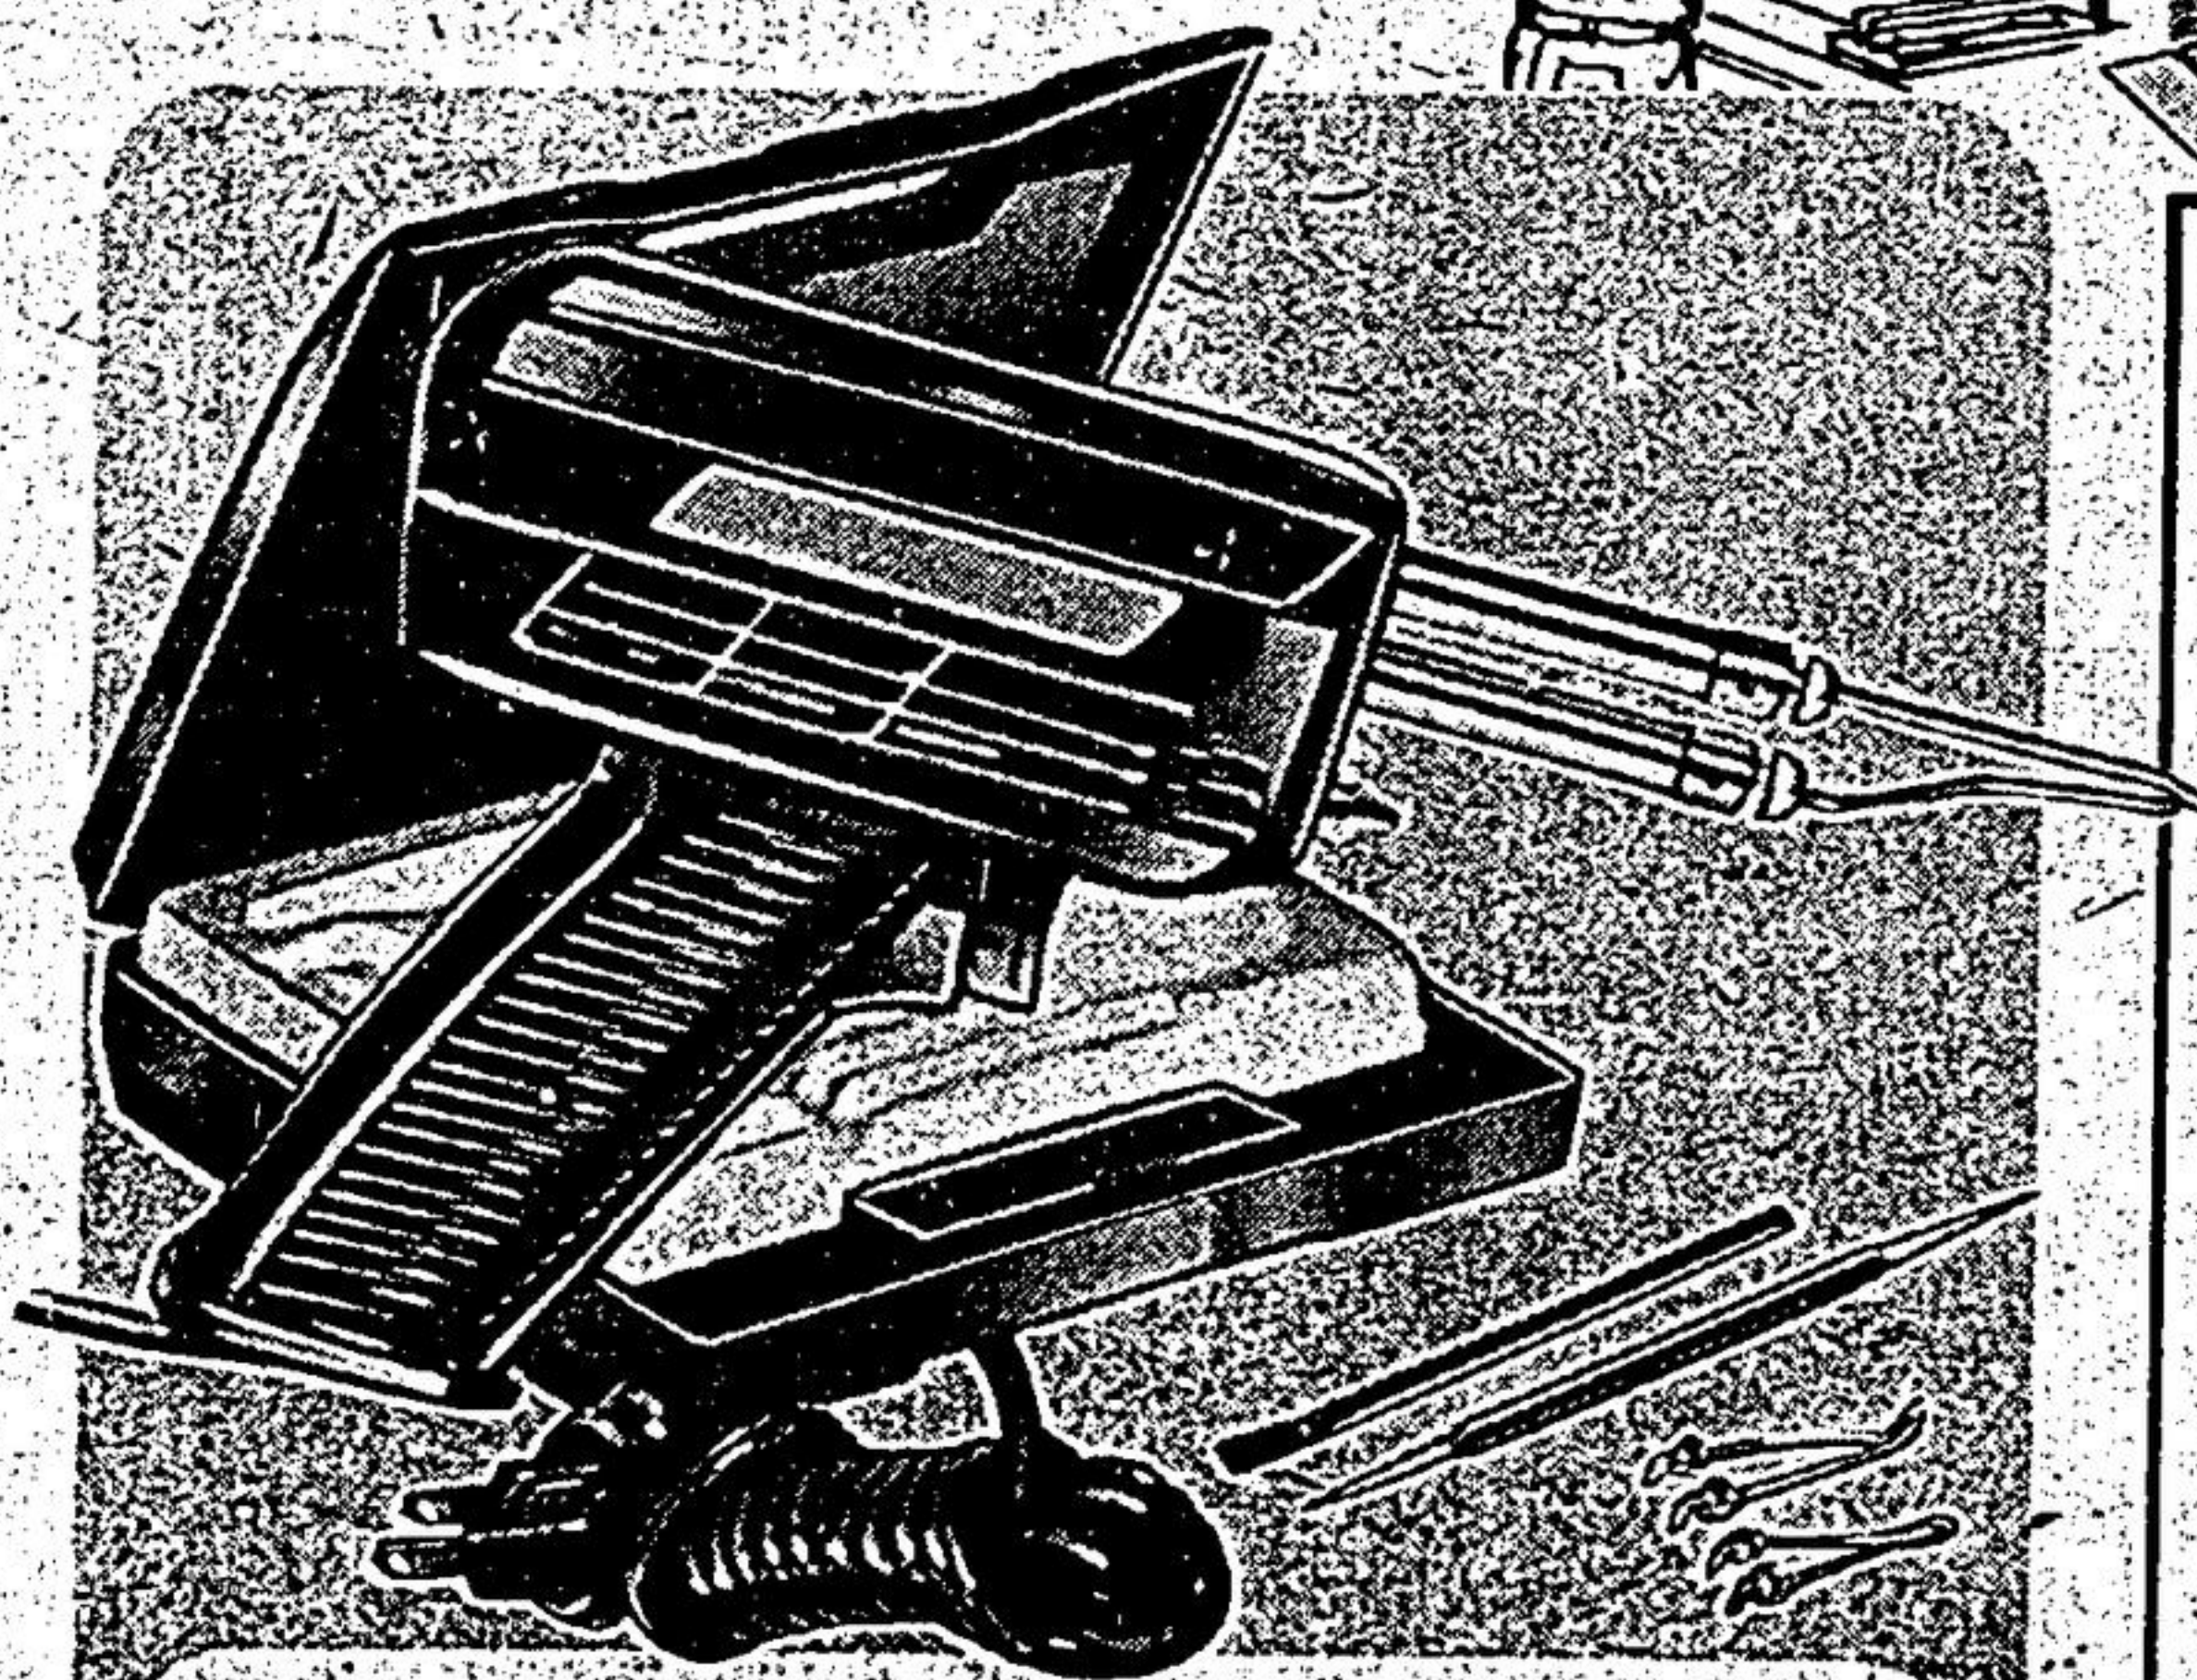

Save $2.00! Solder Gun Kit

7-Piece Weller Set, in neat Storage Case

12⁹⁹
Reg $14.99

Solder gun, 2 extra tips, solder spool, brush wrench—for hobbyists etc. 58-6365