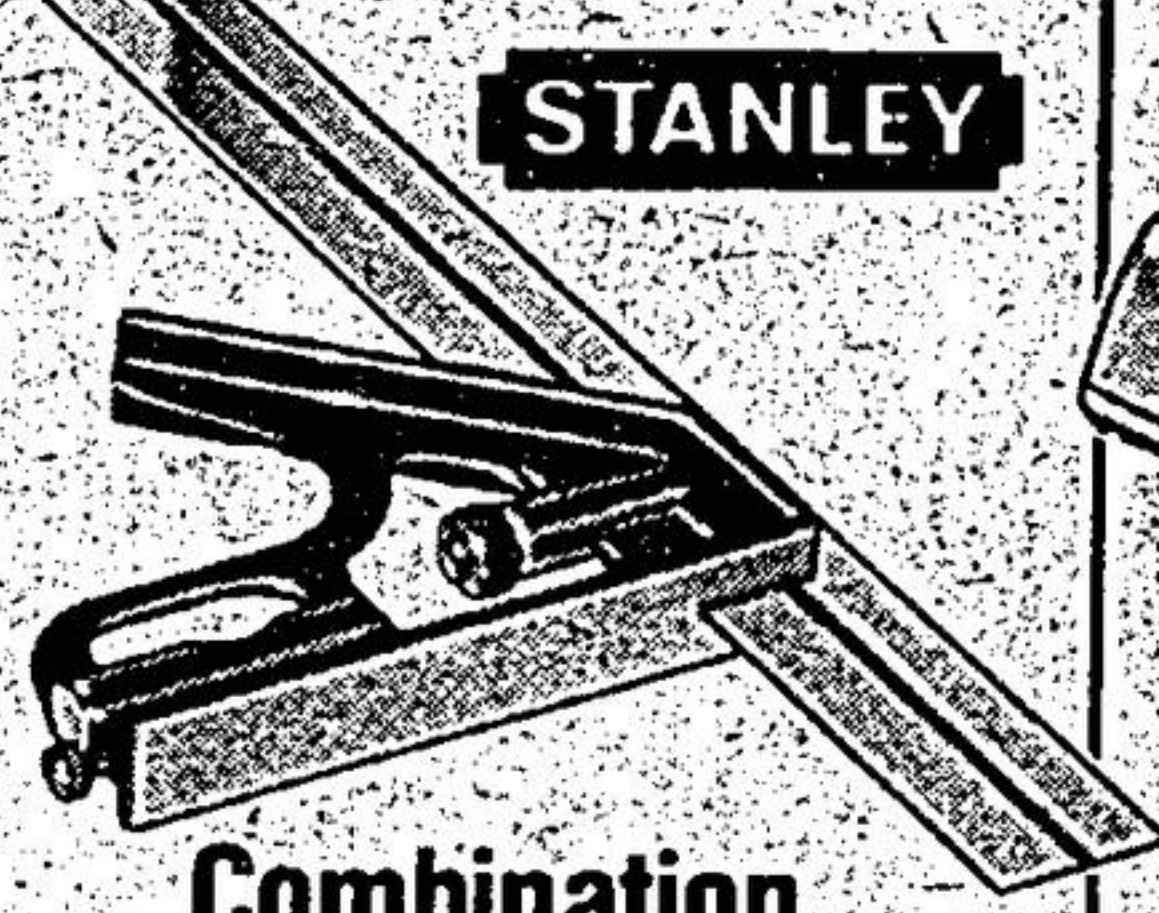

STANLEY

Combination 12" Square

Reg $6.89 **589**

Save $1.00! Stanley square with 8th, 16th and 32nd graduations. 57-7827