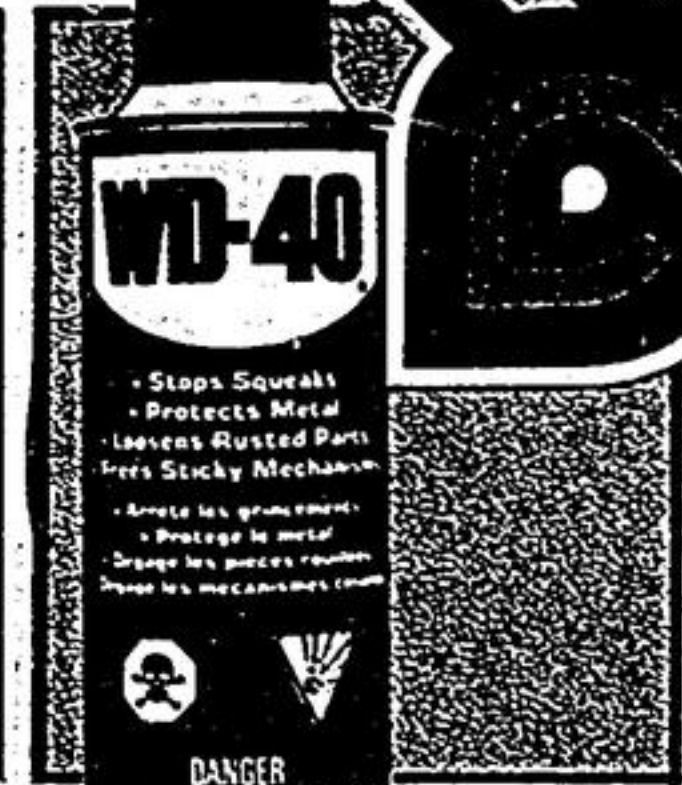

6 Yard Cheesecloth

An all cotton cheesecloth for polishing perfection. 4532-027-1

1.22
Our reg. Price 1.45

Zip Wax

Don't bother with the car wash anymore. Get a wash and wax in your backyard at the same time with Turtle Wax Zip Wax. 8656-901-1

14¢
Our reg. Price 18¢
Each

High Gloss Car Wax

Your car will shine with the famous Turtle Wax high gloss finish. 18 ounce size. 8656-705-12

2.00
Our reg. Price 2.69

Turtle Wax Chrome Polish

Another great member of the Turtle Wax family is this chrome polish that removes rust and dirt. 8 ounce size. 8657-125-12

95¢ Each

WD 40 Stops Squeaks

Protects metals, loosens rusty spots, and stops annoying squeaks. An ideal car companion. 7 ounces. 8640-900-12

1.77
Our reg. Price 1.99

Cleaning Sponge 99¢
4558-311-36 Our Reg. 1.19

Welcome Spring

180' Masking Tapes

3/4" x 180 ft. 1670-258-12

69¢
Our reg. Price 79¢

32 Oz. Mineral Spirits Varsol

Excellent, all-purpose household cleaner thins paint, cleans up floors, too. Now at HOME HARDWARE special price. 1655-159-1

77¢
Our reg. price 99¢
1.77
Our reg. Price 2.65

9 1/2" Paint Roller Kit

1656-513-10

4.99
Our reg. Price 5.59

Roller Refills
Low Pile 1655-863-10
High Pile 1655-872-10

1.59
Our reg. Price 1.69