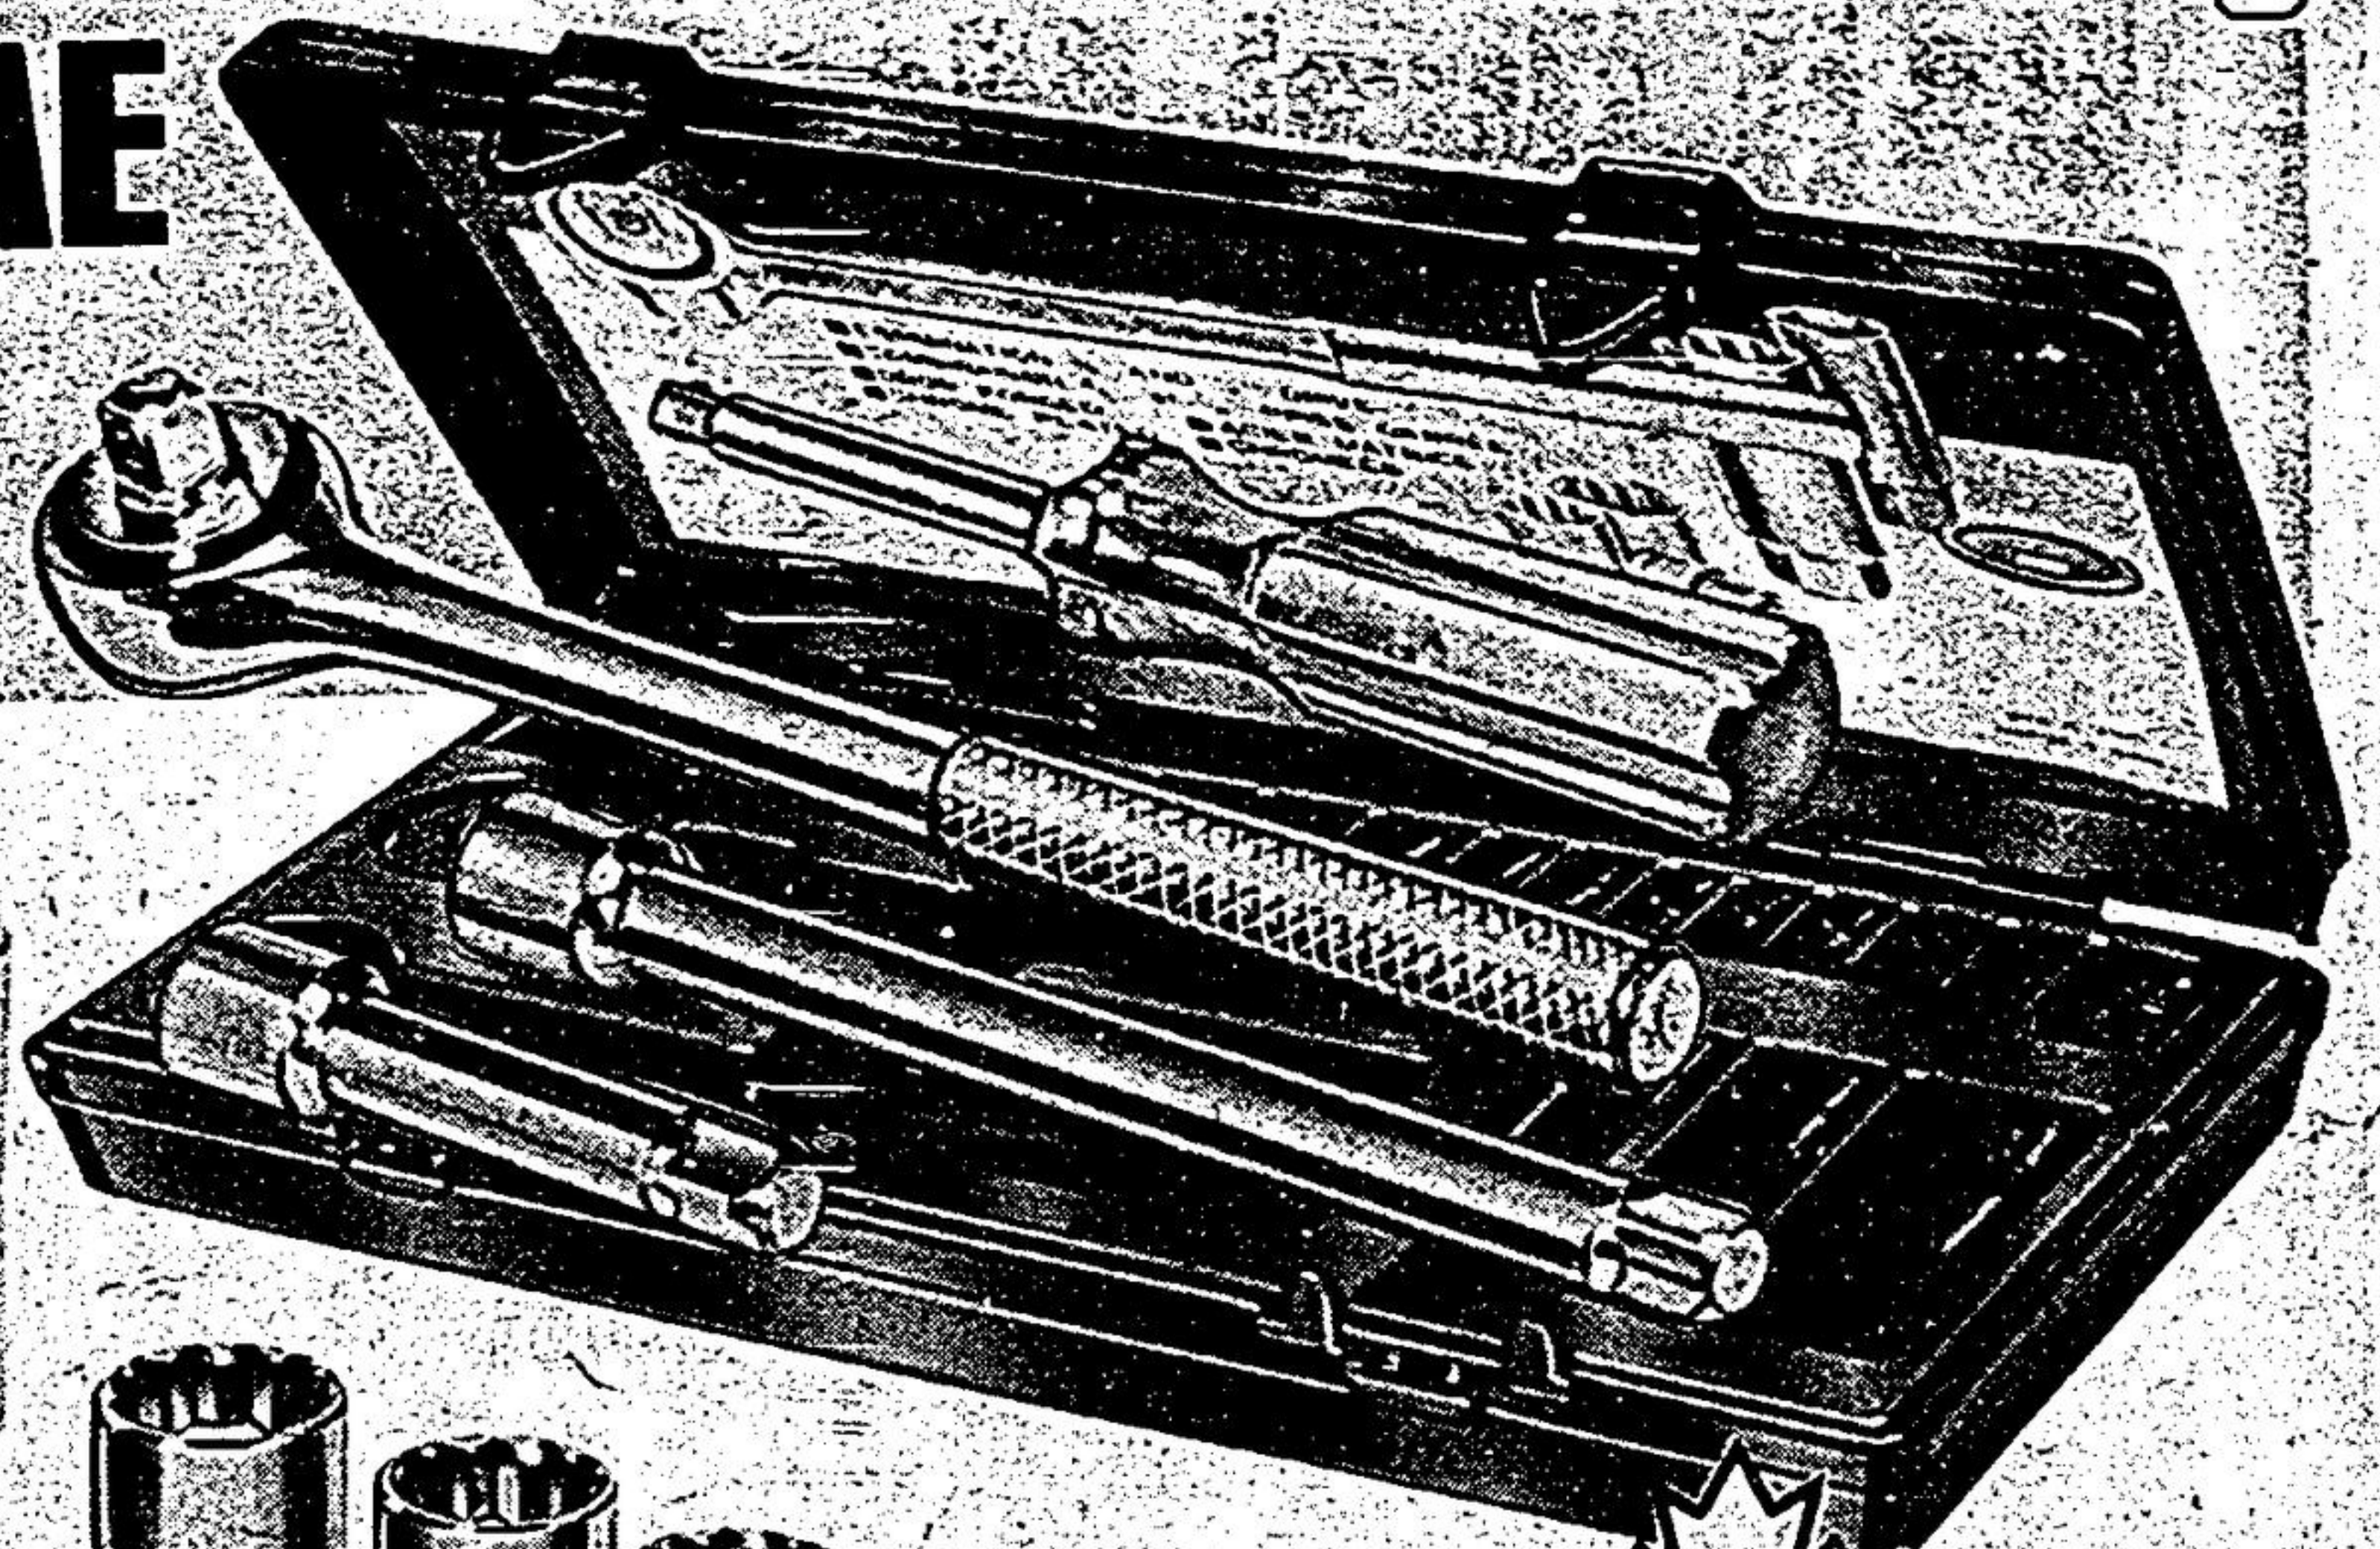

23-Pc Metric or SAE Socket Set

Choose Metric or SAE

995

Special Purchase

Highly polished, drop forged alloy steel, chrome plated pieces include: •8" ratchet handle •3" and 6" extension bars •6" nut driver handle •¼ x ⅝" adapter •13/16" 12-pt spark plug socket •⅝" 6-pt spark plug socket •Speedy spinner •⅝" drive 12-pt sockets (⅜, 7/16, ½, 9/16, ⅝, 11/16, and ¾" OR 10, 11, 12, 14, 16, 17 and 19mm) •¼" drive 6-pt sockets (3/16, 7/32, ¼, 9/32, 5/16, 11/32 and ⅜" OR 4, 4½, 5, 5½, 6, 7 and 8mm) •Tough plastic case. 99-3462X

Early Bird Sale

MASTERCRAFT Pruning Shears

299

Regular \$3.99

Sharp saving for spring trimming! High quality stainless steel, bypass type blades. Rich blue enamel finish. About 8-inches long. 59-6667

Save! **199** Regular \$2.59
Adjustable Hacksaw with 10" Blade

EXTRA 5 BLADES FREE WITH THIS KNIFE
LAMES GRATUITES AVEC CE COUPEAU

EVANS **269** Special Purchase

Deluxe Utility Knife

Strong metal handle with retractable blade. 3 blades plus 5 additional blades. 99-3132

Save \$2.00 **759** Regular \$9.59

10" Adjustable Wrench

MASTERCRAFT quality. Strong chrome-alloy steel. Jaws open to about 1½". 58-8322

Just say 'Charge-It' with your CANADIAN TIRE CARD