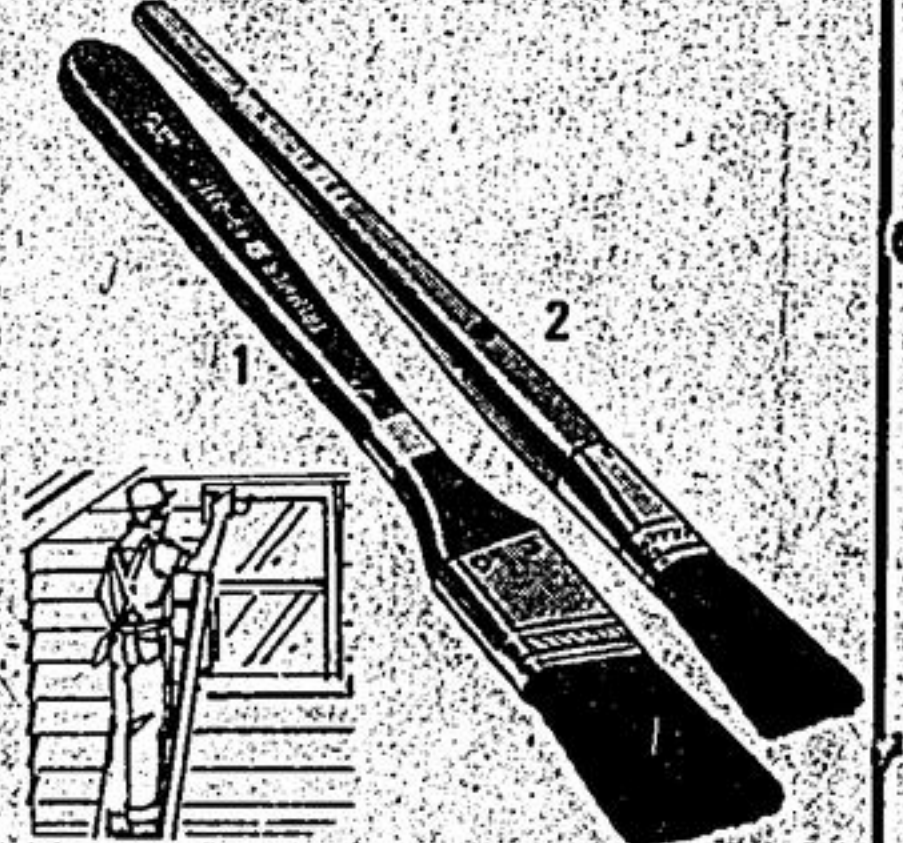

### Reduced! Supreme Paint Brushes

**\$1<sup>19</sup>**  
 1"-wide Reg \$1.59  
 2"-wide **2<sup>79</sup>** Reg \$3.49  
 3"-wide **5<sup>29</sup>** Reg \$6.89

Nylon-fortified natural bristles for oil or water-base paints. In 3 sizes for trimwork. 49-0361X