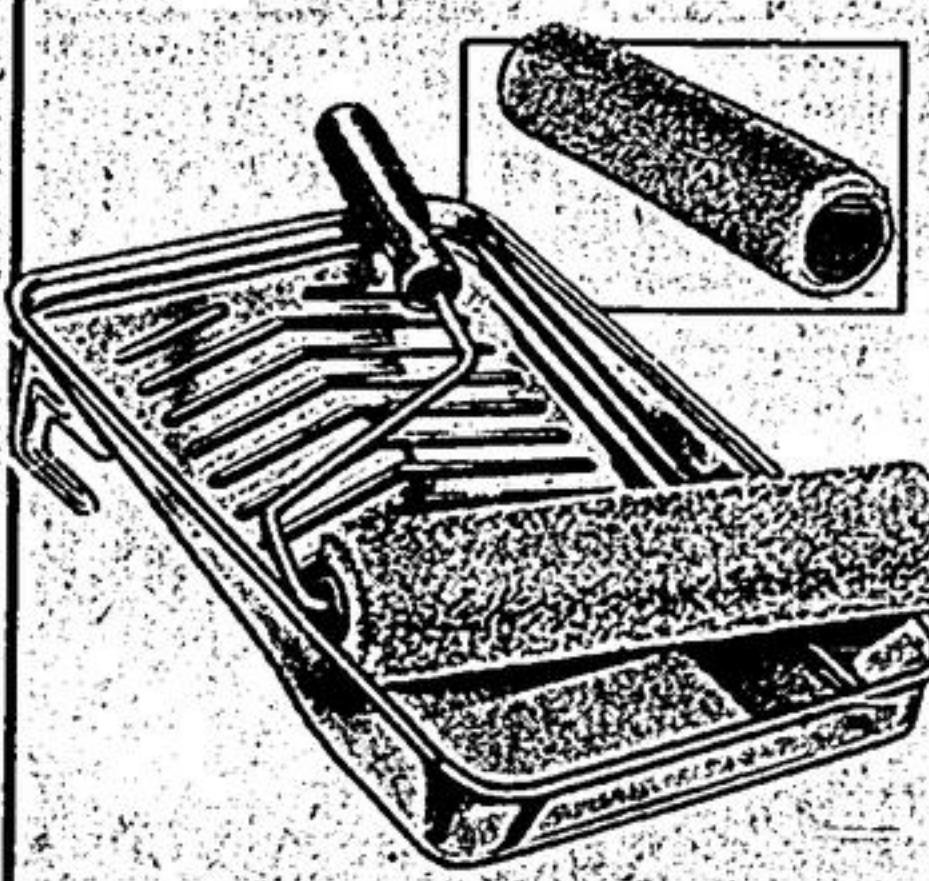

### Reduced! Supreme Paint Brushes

**\$1<sup>19</sup>**  
 1"-wide Reg \$1.59  
 2"-wide **2<sup>79</sup>** Reg \$3.49  
 3"-wide **5<sup>29</sup>** Reg \$6.89

Nylon-fortified natural bristles for oil or water-base paints. In 3 sizes for trimwork. 49-0361X

### Sash Brushes

- Angular Trim bristles: 1" wide. 49-0317. Reg \$1.79 **1<sup>29</sup>**
- 1" Round with long bristles. Save! 49-0315. Reg \$1.69 **1<sup>19</sup>**