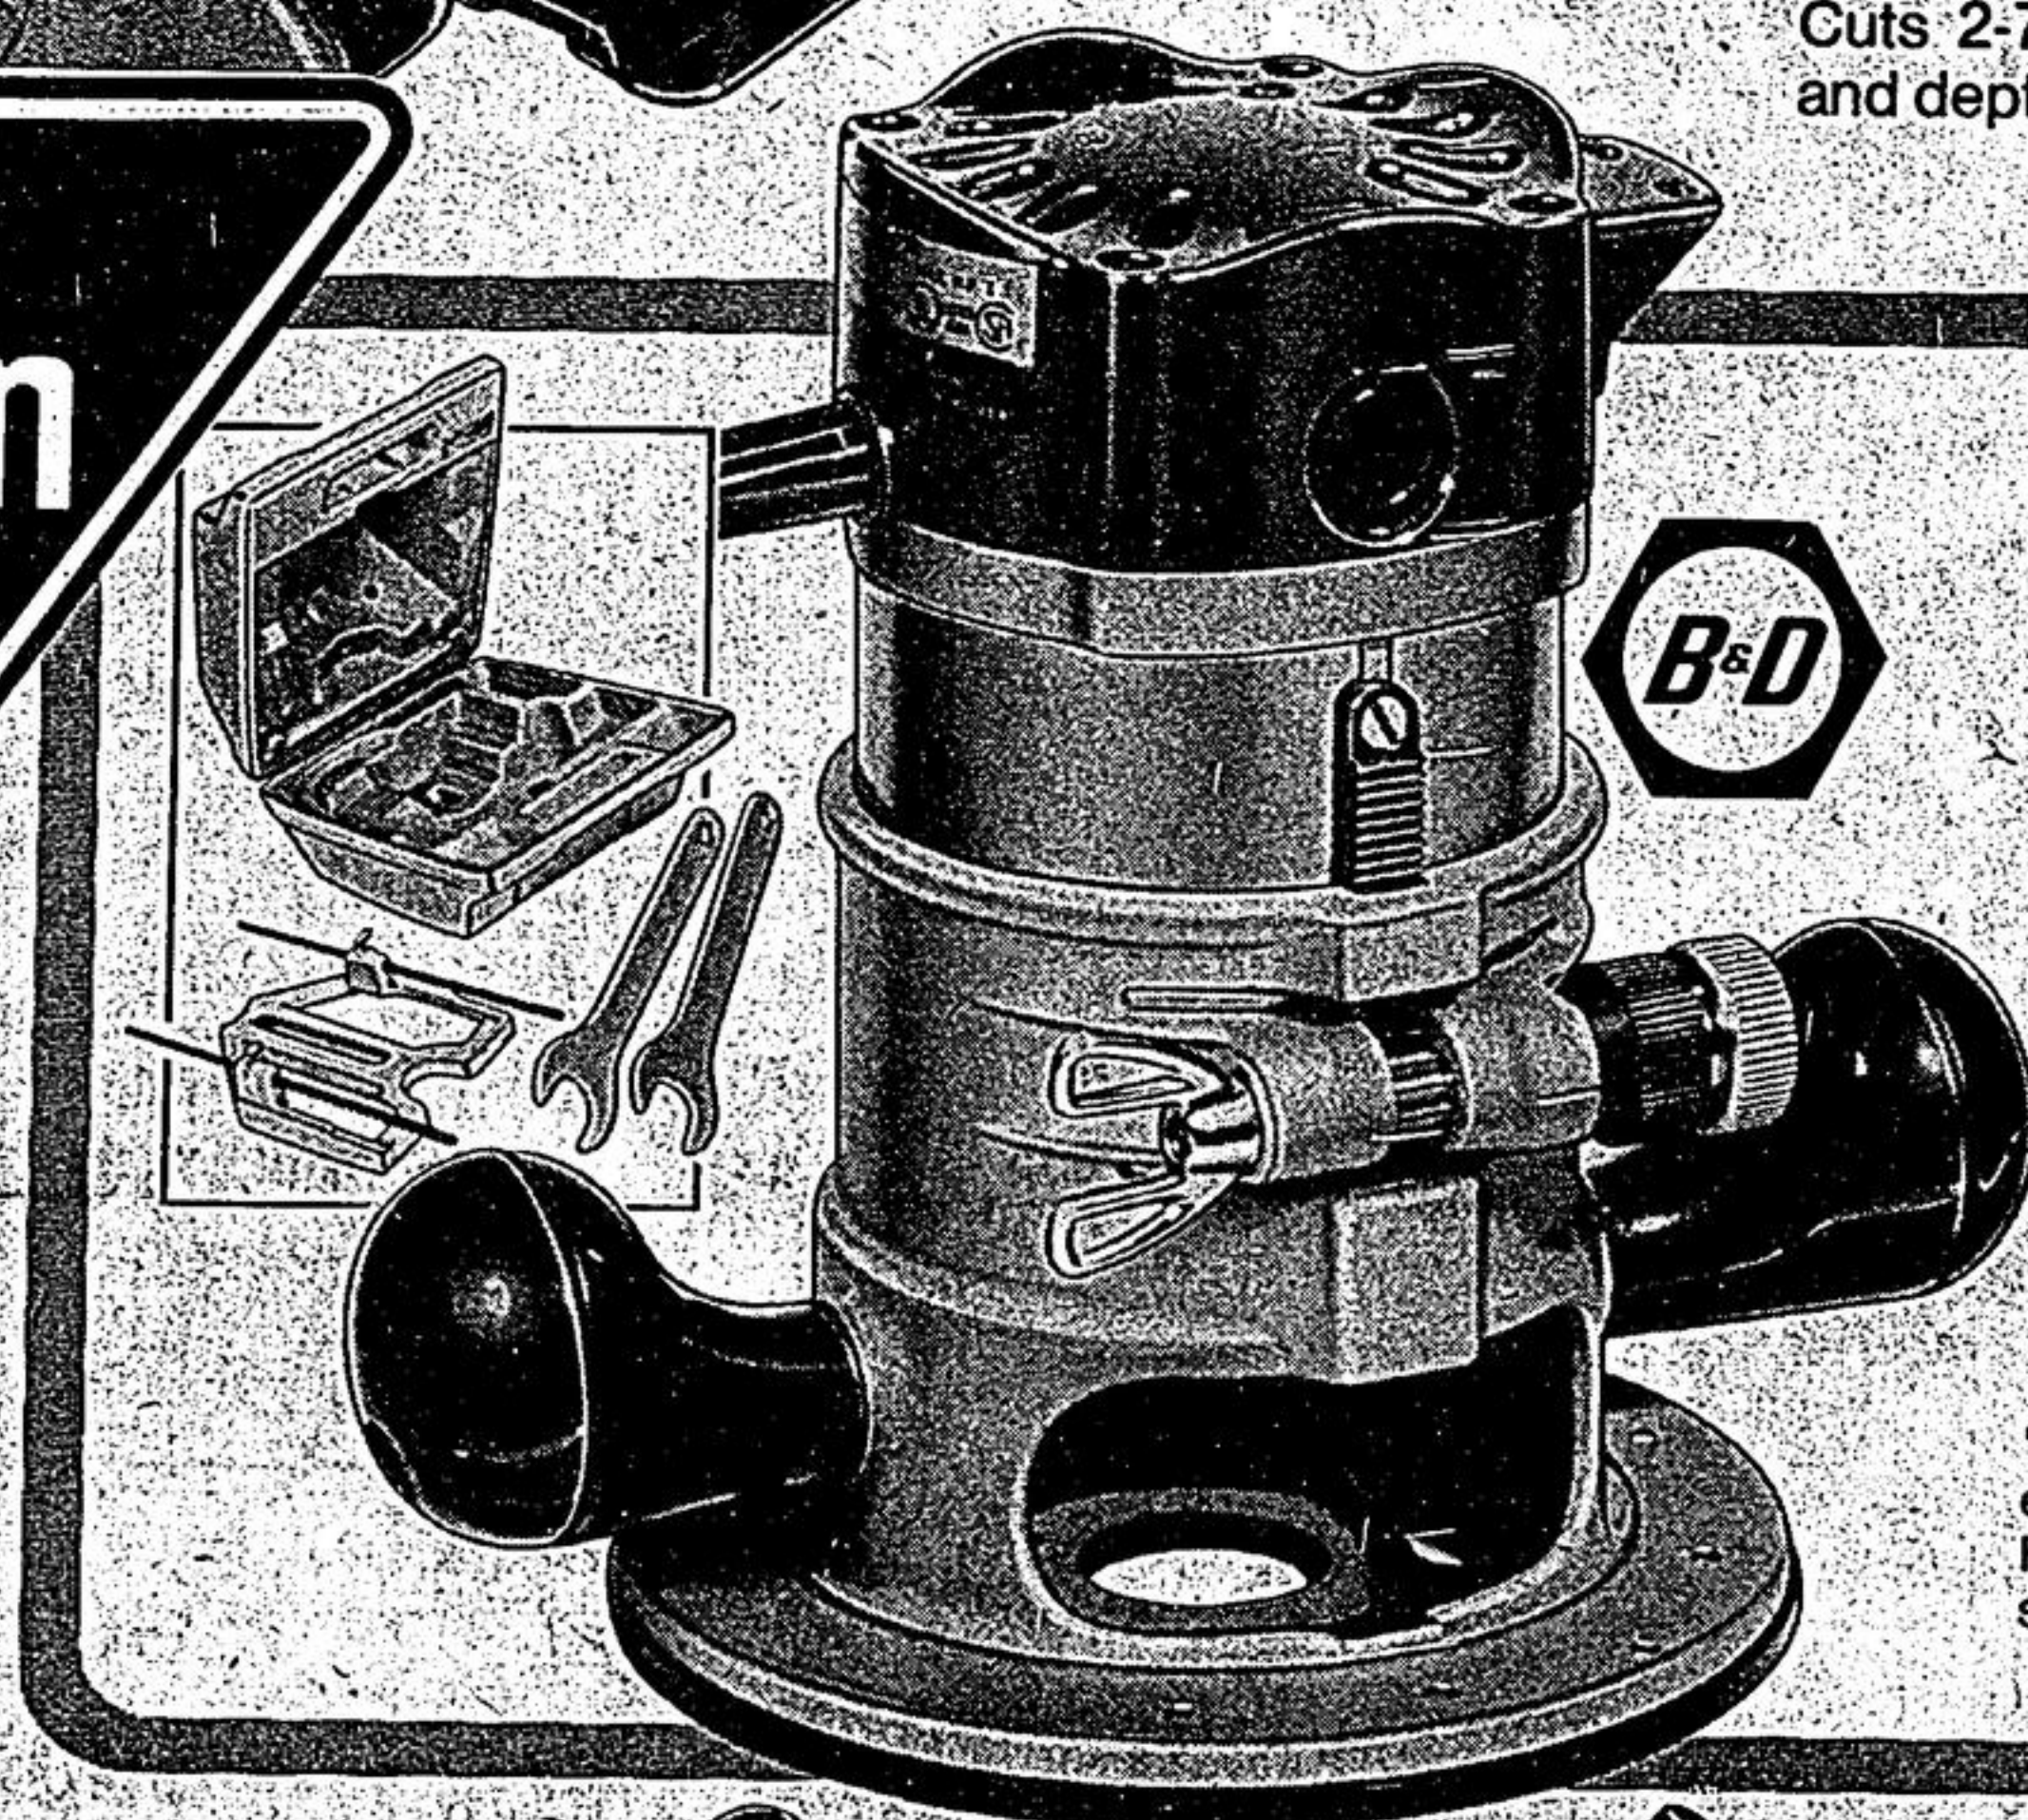

Save $5⁰⁰ Black & Decker 7 1/4" Circular Saw

Beats sawing hands down
to save time and money

29⁹⁹
Regular $34.99

1. 2 handle surfaces for steady control
   - Wraparound full shoe for added support
   - Complete with 7 1/4" combination blade
2. 'Value-Plus' Model 5738 makes short work of big jobs. Powerful 9-amp motor develops 5300 rpm. Cuts 2-7/16" at 90° & 1 1/8" at 45°. Quick bevel and depth adjustments. Double-insulated. 54-8333

**CANADIAN
TIRE**

Save $10⁰⁰ B & D
1-HP Router Kit

58⁸⁸
Regular $68.88

'Best' Model #7617-04 a performance tool every shop needs. 22,000 rpm Router, 1/4" HSS 2 flute bit, 2 wrenches, cutting guide, smart custom case. 1/64" calibration. 54-6941

JET-PUMP VENTURI
draws in correct amount
of air.

ROTATING TIP
turns to any
position for
easy use.

Hot tip on value!
Braze Propane Torch Kit

Special
Purchase!

18⁸⁸

Unique head develops super hot flame to
braze-weld many basic metals. 3 flux coated
braze rods, spark lighter, instructions. 99-3487

Save!