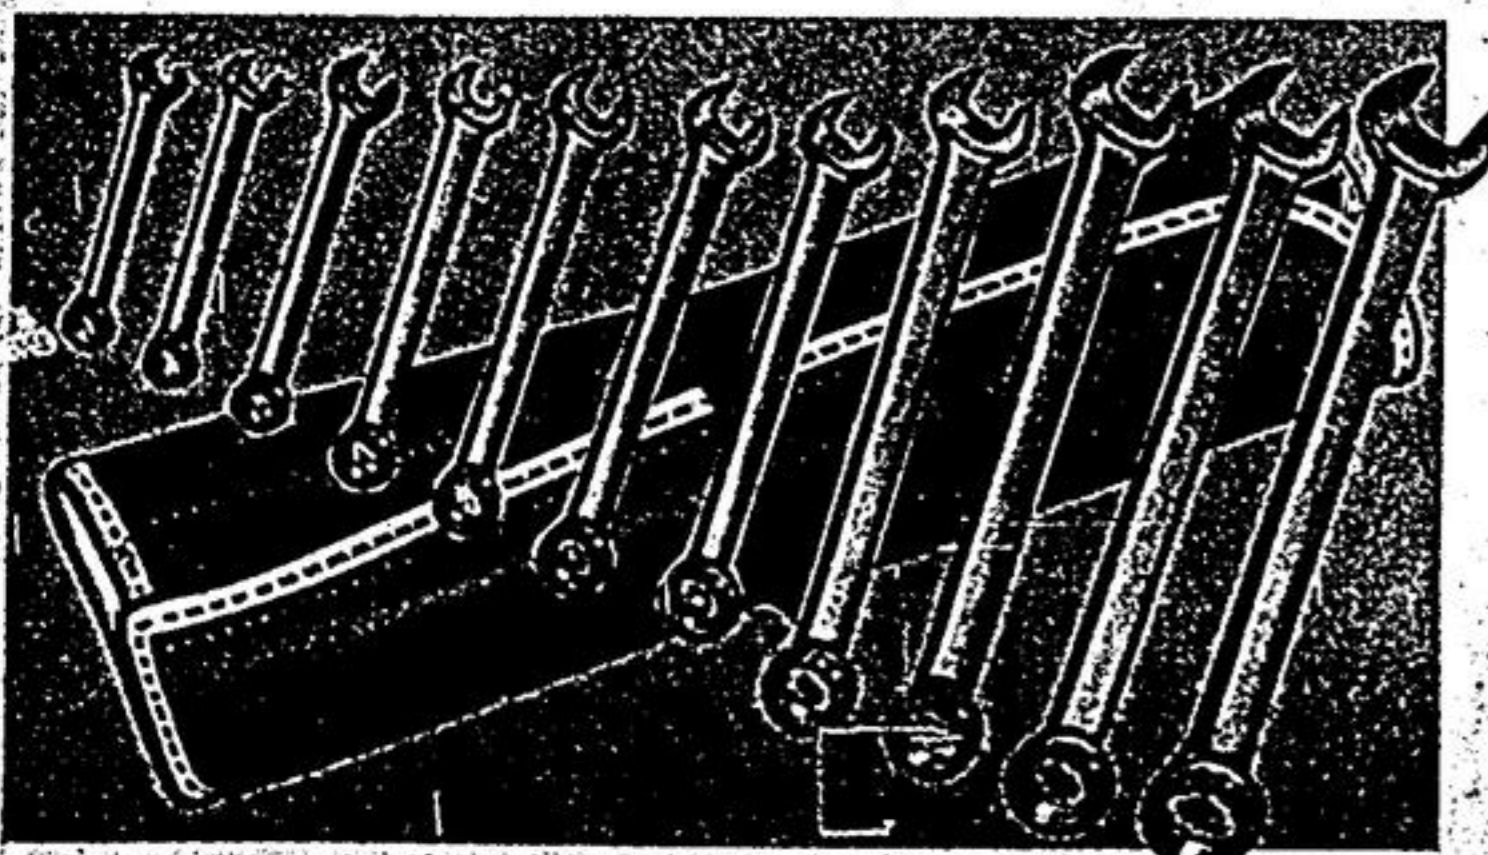

Save $10.00
Gray 11-Pc.
Wrench Set

Regular $37.95
2795
Save
$10.00

Get great grip on value. Gray professional combination set of high quality drop forged alloy steel; offset at 15°. Sizes 3/4" to 1". With handy tool roll. 58-8585