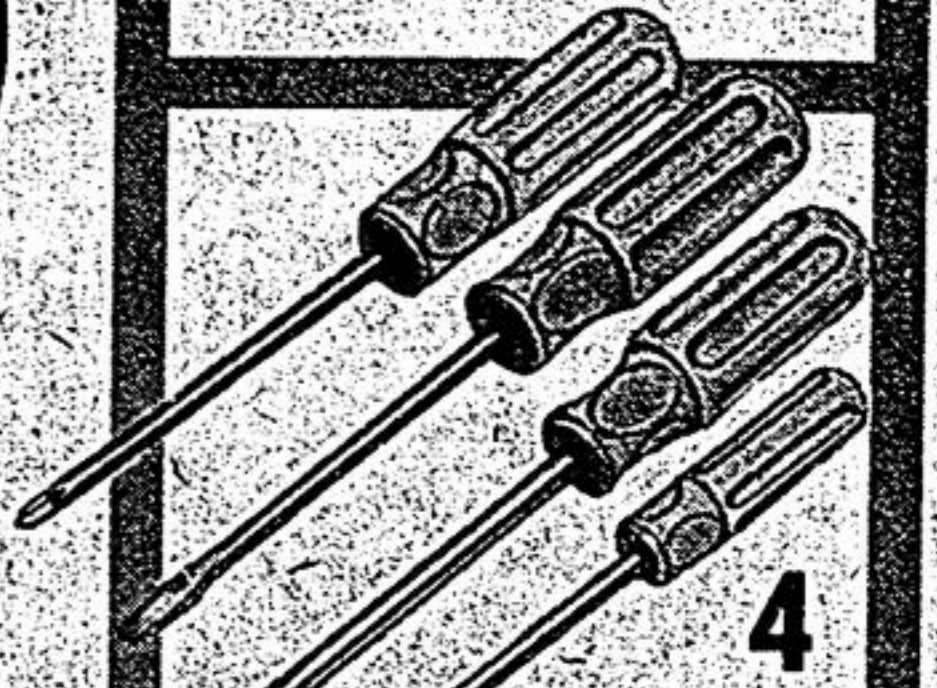

4
Screwdrivers
2 Slot/2 Phillips