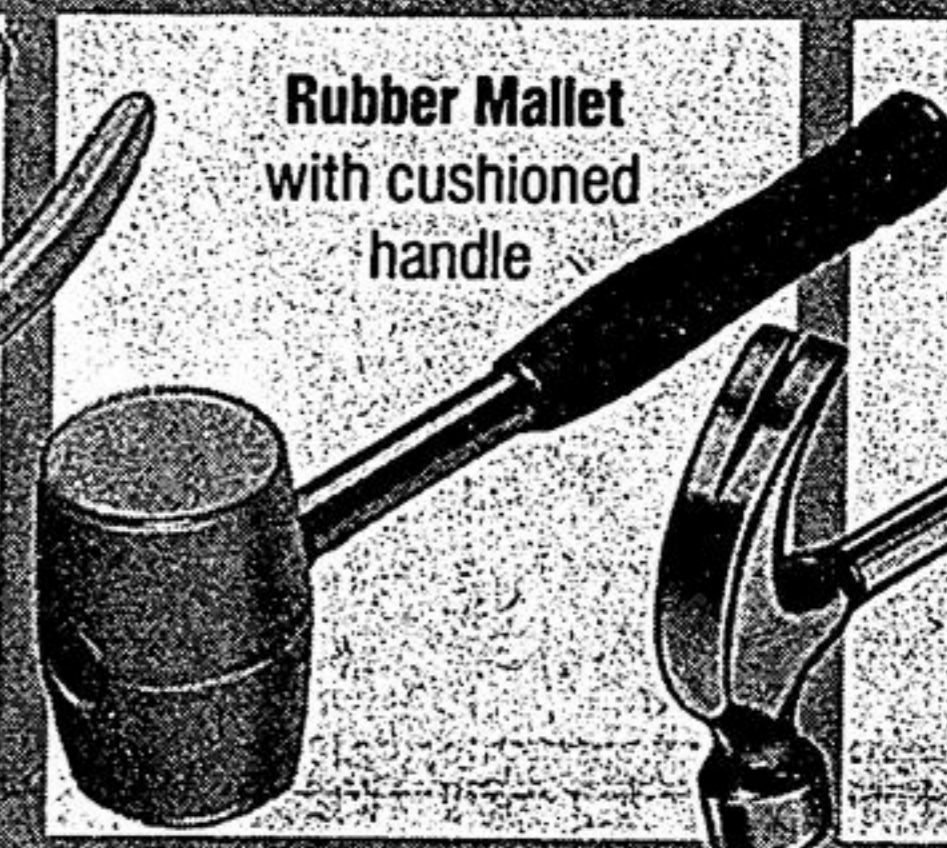

Tough drop
forged steel

6" (150mm)
Diagonal
Pliers

Cushioned
vinyl grip

6" (150mm)
Slip Joint
Pliers

Cushioned
vinyl grip

Rubber Mallet
with cushioned
handle

Claw Hammer with
rubber cushioned
handle. All-purpose