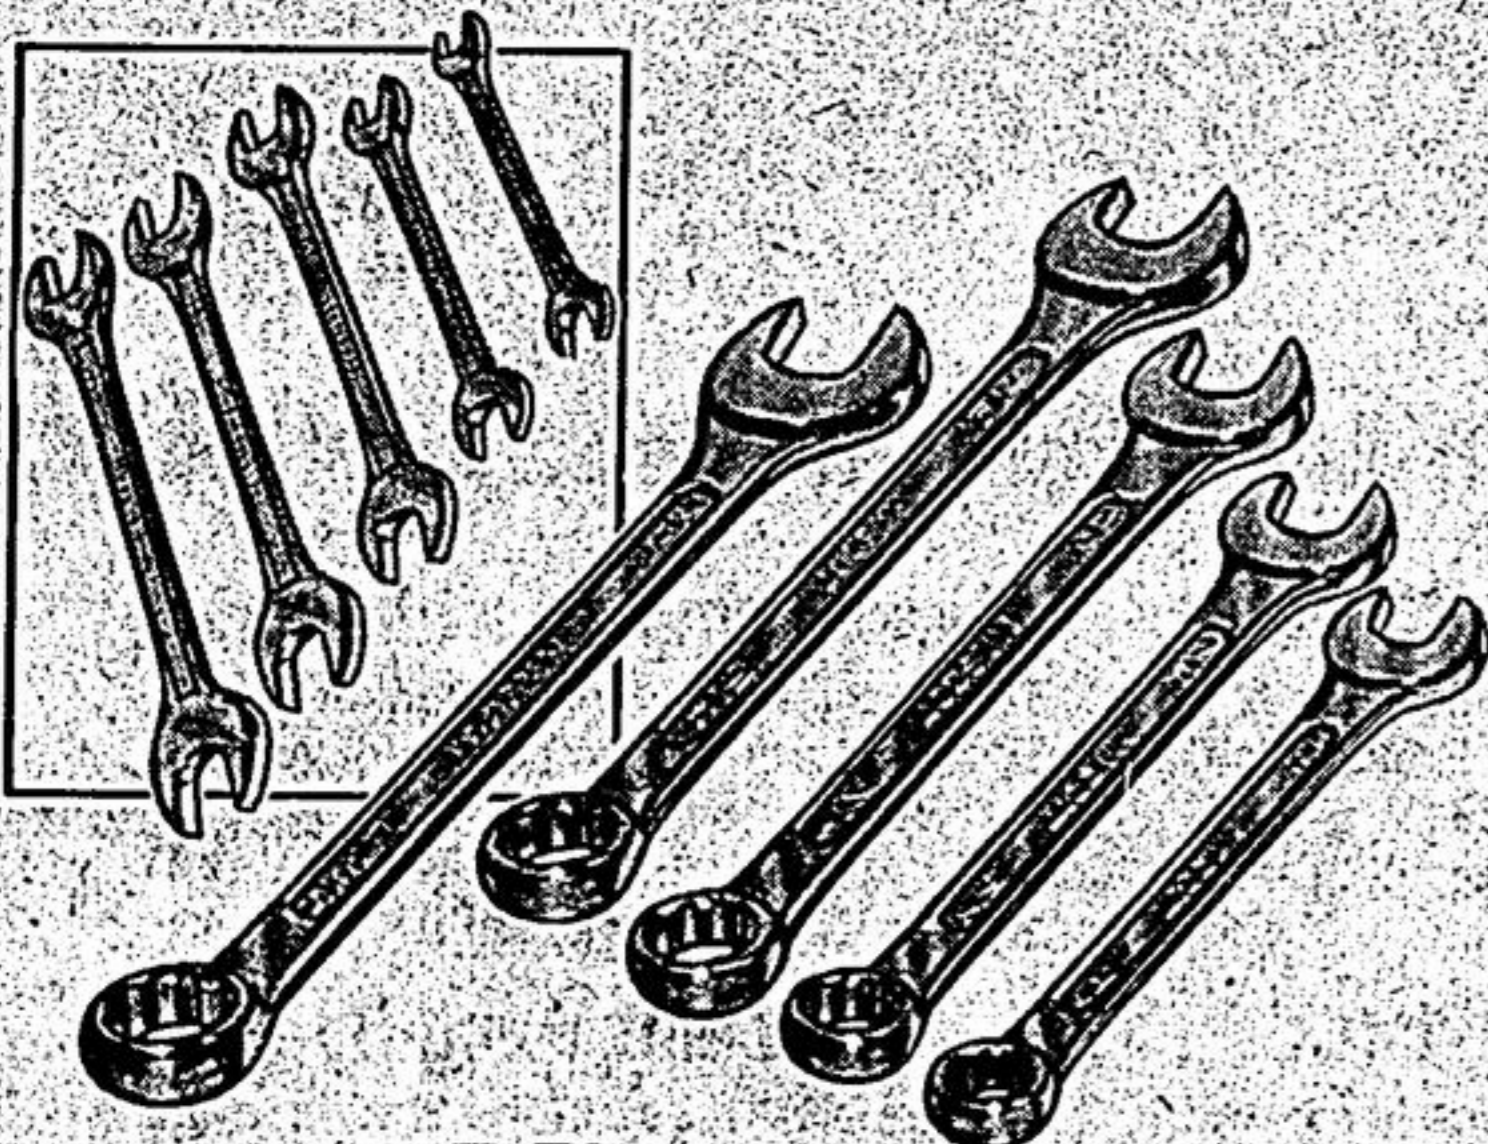

5 Piece
Assorted
Wrench Sets

344
SAE or
METRIC

Choose from combination or open end wrench sets. Box end have 12-pt opening; offset 15° for easy use. Sturdy drop forged steel and chrome plated to resist rust. Special Purchase. 99-2048X

SAE or METRIC
3/8" Square-Drive
Socket Assortment

44¢
Each
Your
Choice

Special Purchase of the most popular size sockets. Available in SAE (3/8" to 3/4") or METRIC (10mm to 19mm). Features 3/8" square-drive socket. All made of chrome-plated, tough drop forged steel for long-lasting service. Ideal for handymen, do-it-yourselfers and mechanics. 99-1280X