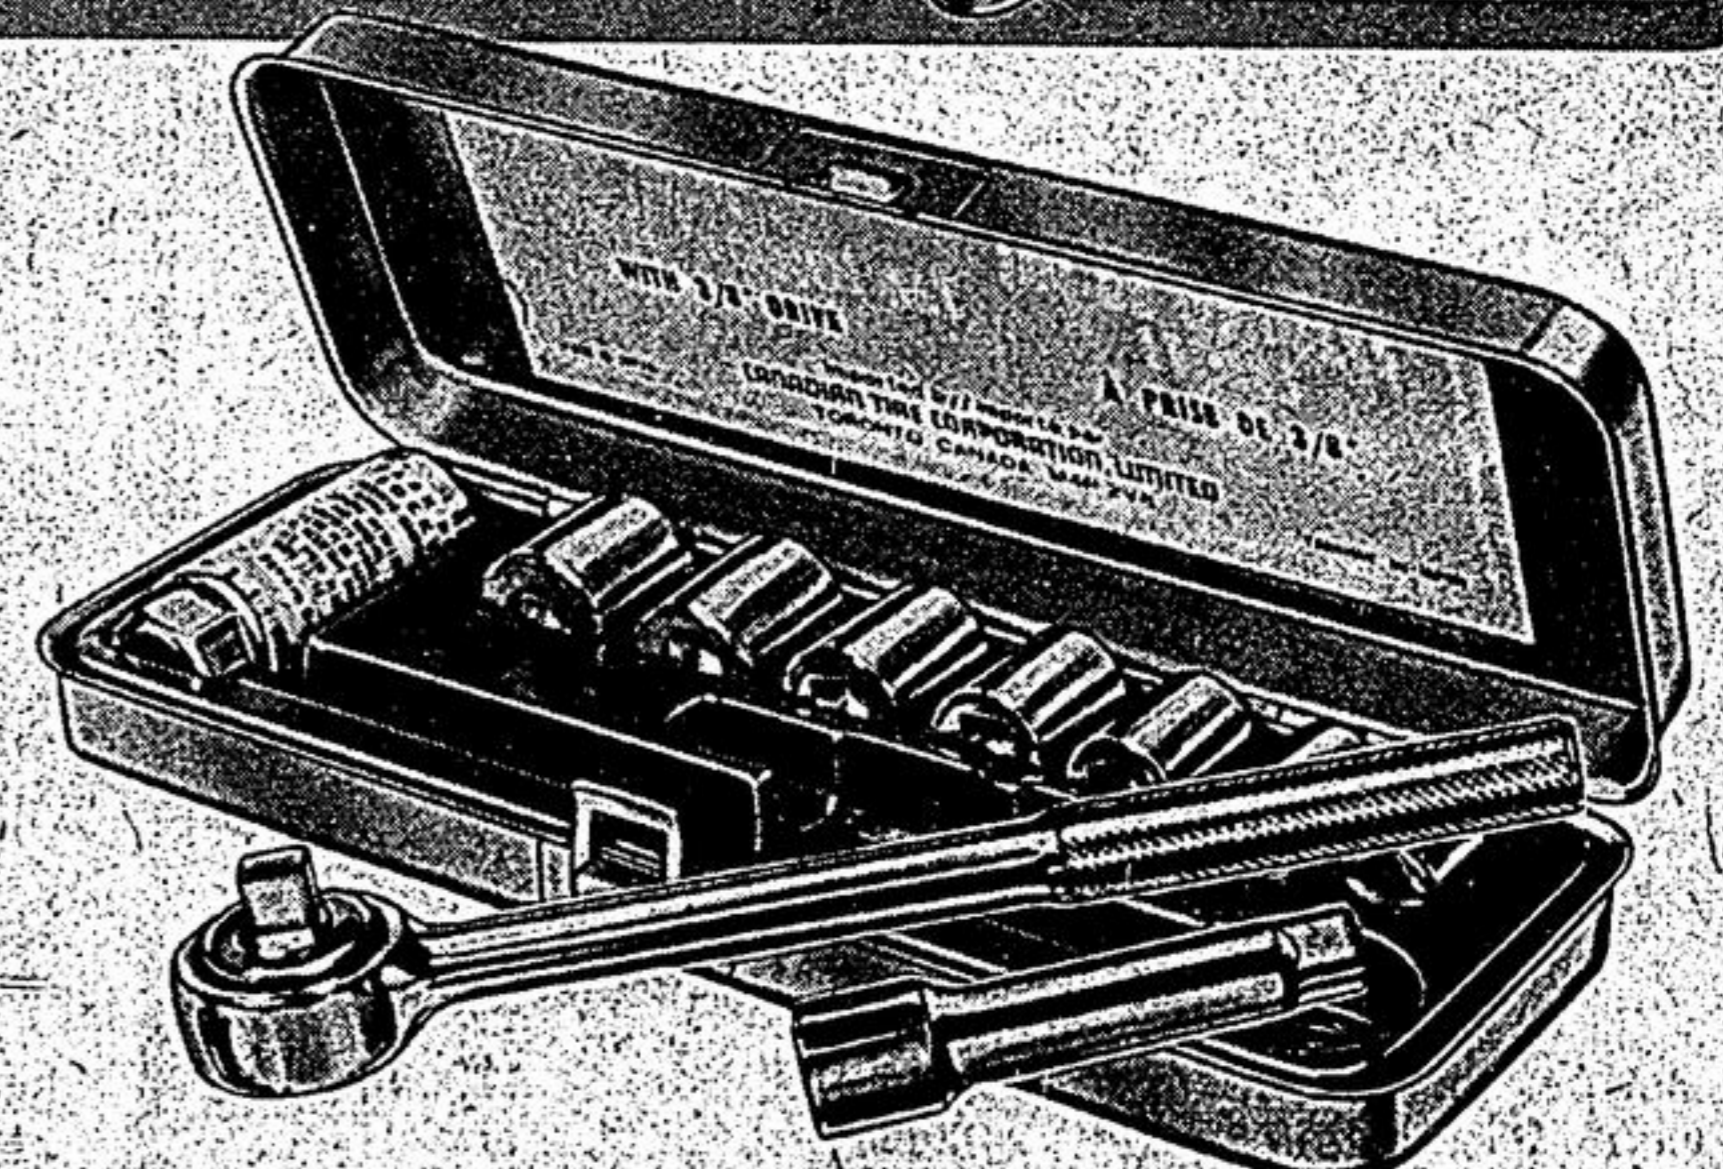

SAE or METRIC
3/8" Square-Drive
Socket Assortment

44¢
Each
Your
Choice

Special Purchase of the most popular size sockets. Available in SAE (3/8" to 3/4") or METRIC (10mm to 19mm). Features 3/8" square-drive socket. All made of chrome-plated, tough drop forged steel for long-lasting service. Ideal for handymen, do-it-yourselfers and mechanics. 99-1280X