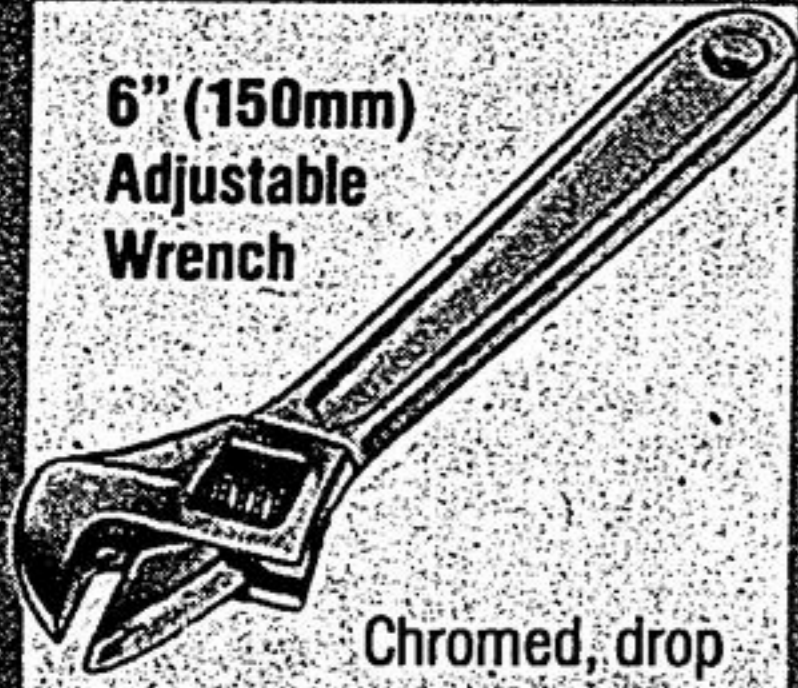

139

EACH or SET

Crimping
Tool for many
types of wire gauges

Close
Quarter
Hacksaw with
2 rugged blades

4
Screwdrivers
2 Slot/2 Phillips

6" (150mm)
Adjustable
Wrench

Chromed, drop
forged steel

6" (150mm)
Long Nose
Pliers