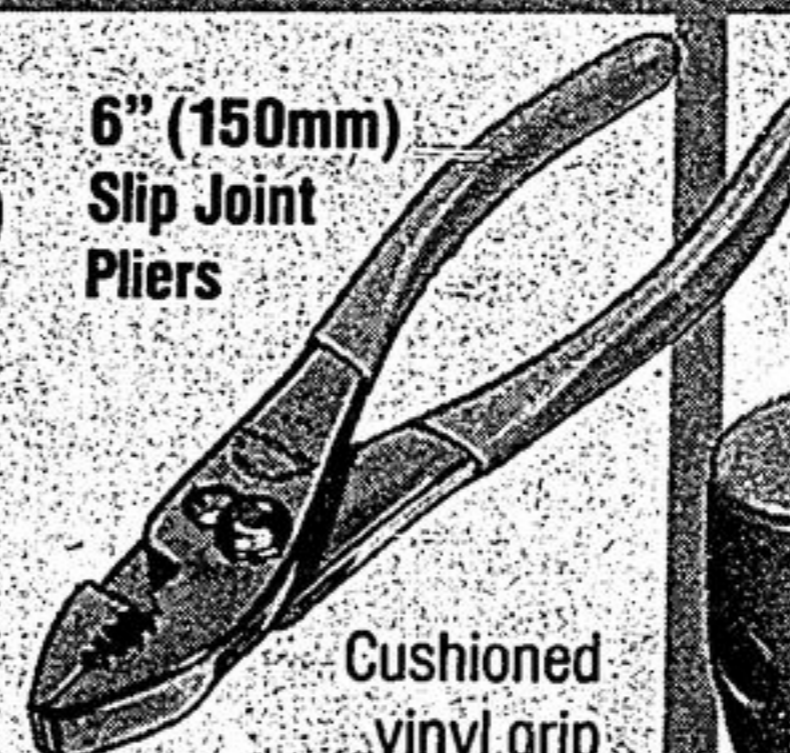

Cushioned
vinyl grip

Rubber Mallet
with cushioned
handle