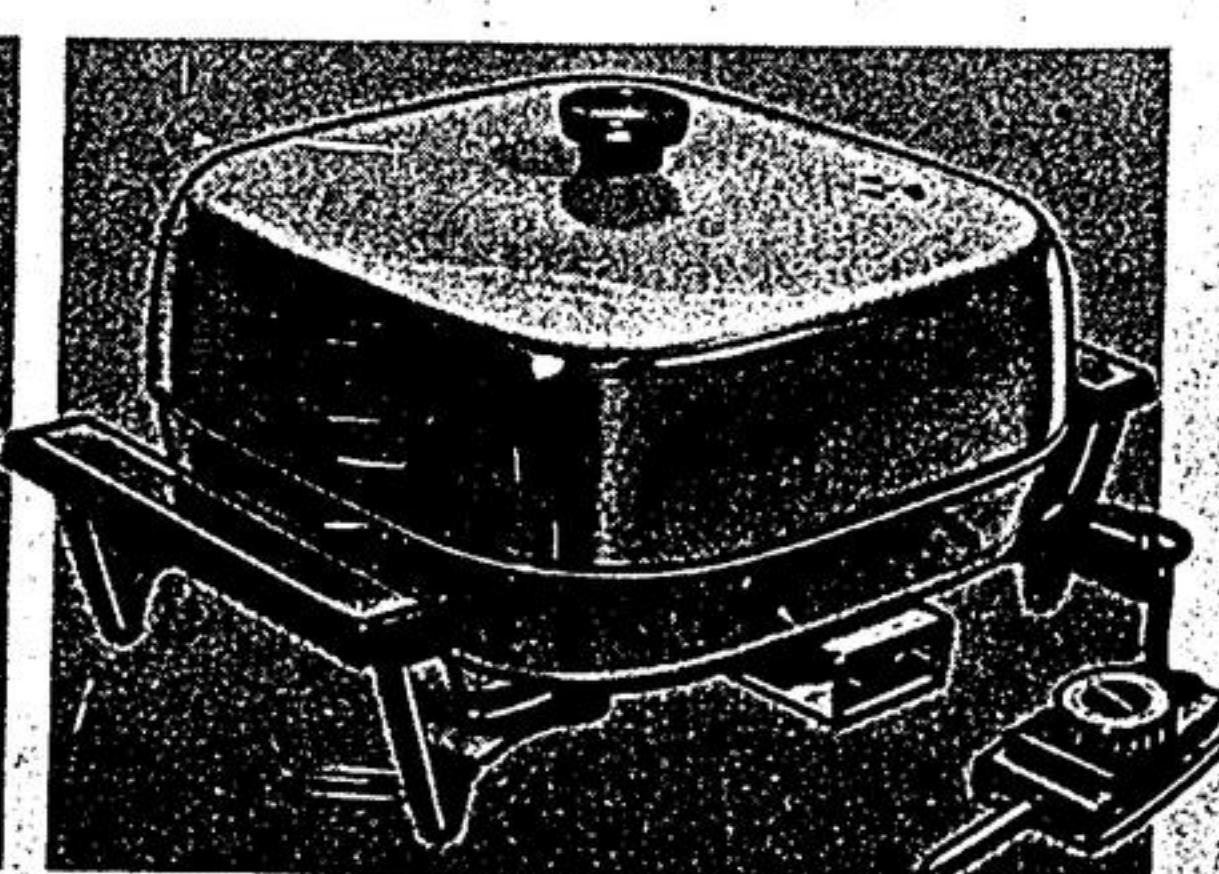

**Swag Lamp Hang-Up Kit**

6. 'Liteparts' Kit includes 2 bolts and 2 decorative hooks in choice of Antique or Burnished Brass, or polished Black finish. 52-3100X. Regular \$1.09 **79¢** Kit

**Save! Proctor-Silex Super Steam Iron**

Reg. \$28.44 **26<sup>88</sup>**

Smooth out your pressing problems with this beauty! Has 2-in-1 control button for extra steam or spray. 'Temp-O-Guide', see-thru water-tank. 43-2529

**Reduced! Toastess Buffet Fry Pan**