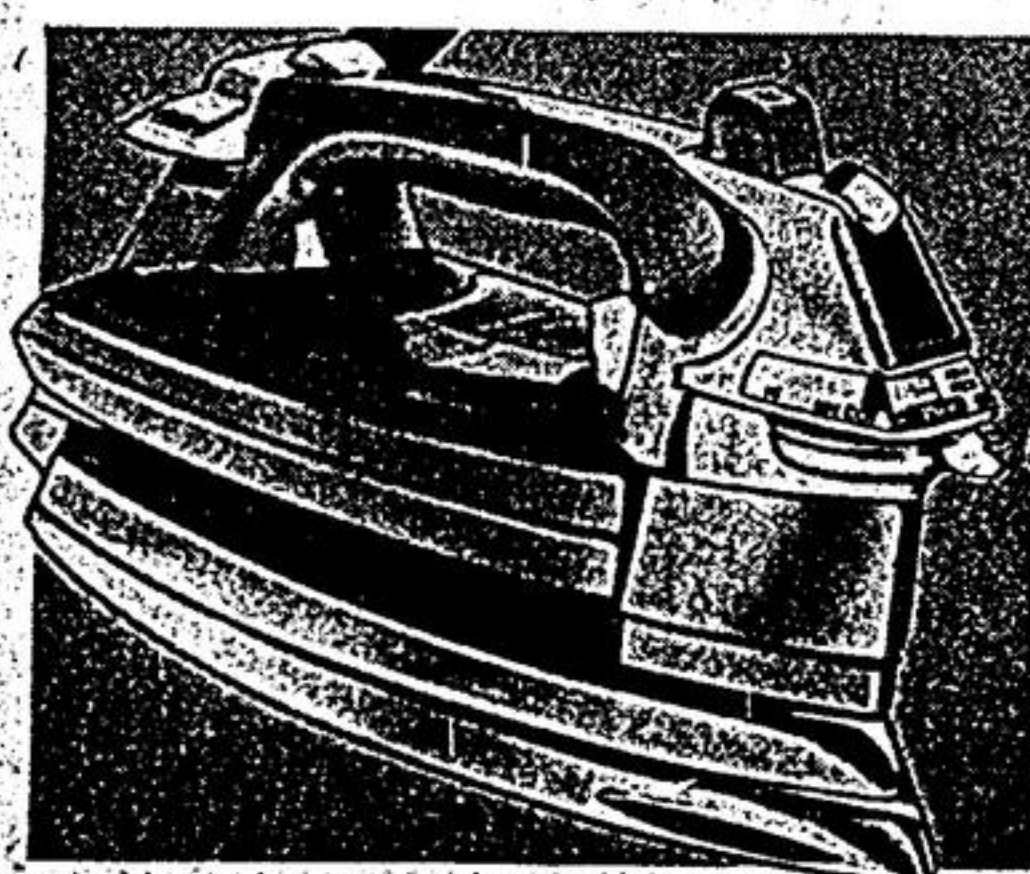

Save! Proctor-Silex Super Steam Iron

Reg. $28.44 **26⁸⁸**

Smooth out your pressing problems with this beauty! Has 2-in-1 control button for extra steam or spray. 'Temp-O-Guide', see-thru water-tank. 43-2529