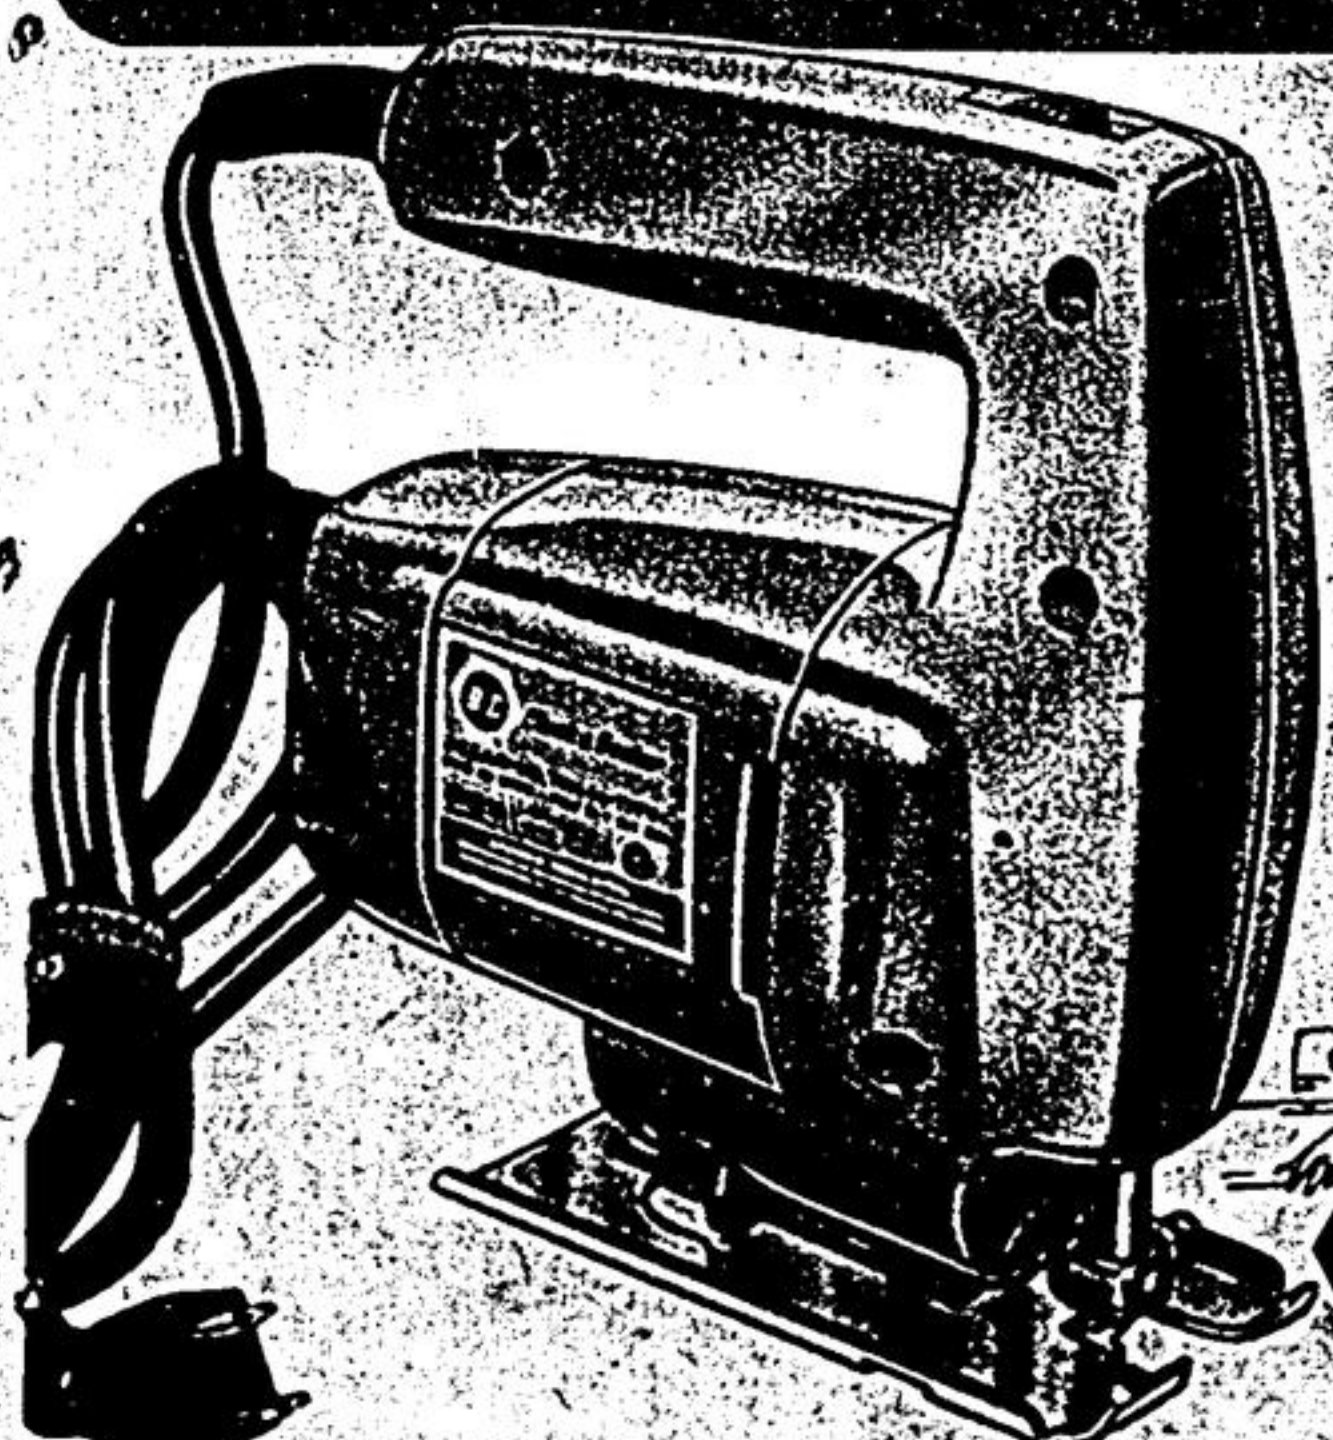

Versatile Saw for handyman or hobbyist!
BLACK & DECKER SABRE SAW

15⁴⁴

REGULAR $17.44

- •3200 spm operation
- •cuts 1" in hardwood, 1 1/2" in softwood
- •Double-Insulated 2.1-amp motor
- •Blade included

Easily operated power saw model #7504 is ideal for straight, irregular, curved and scroll cuts. Power up with these savings now! 54-8123