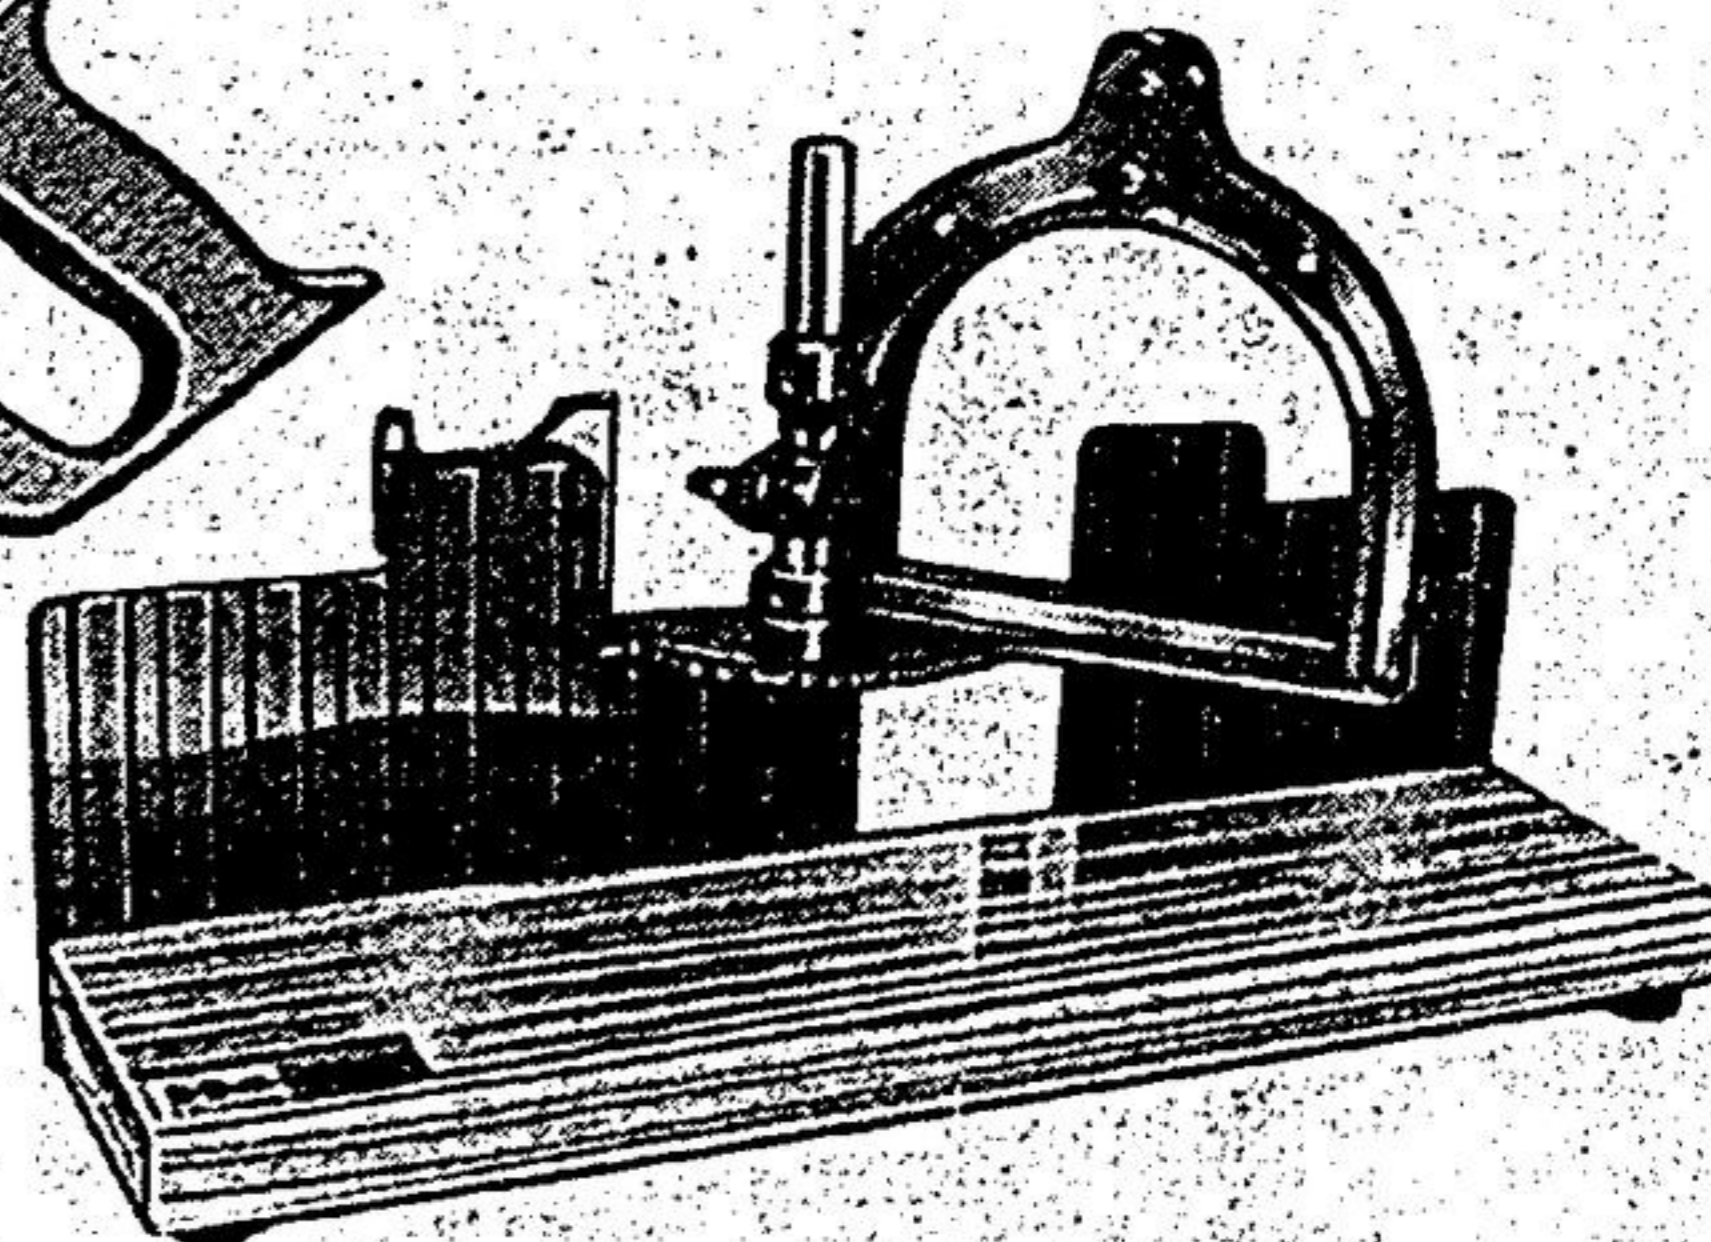

74.95
Regular \$94.95

It's a Mastercraft Tool!
Back or Mitre Saw

Regular
\$5.49

4.49

Rugged worker with a rigid steel back; 3¼ x 12" blade, tough hardwood handle and 12 points per inch. Save a buck! 57-7405