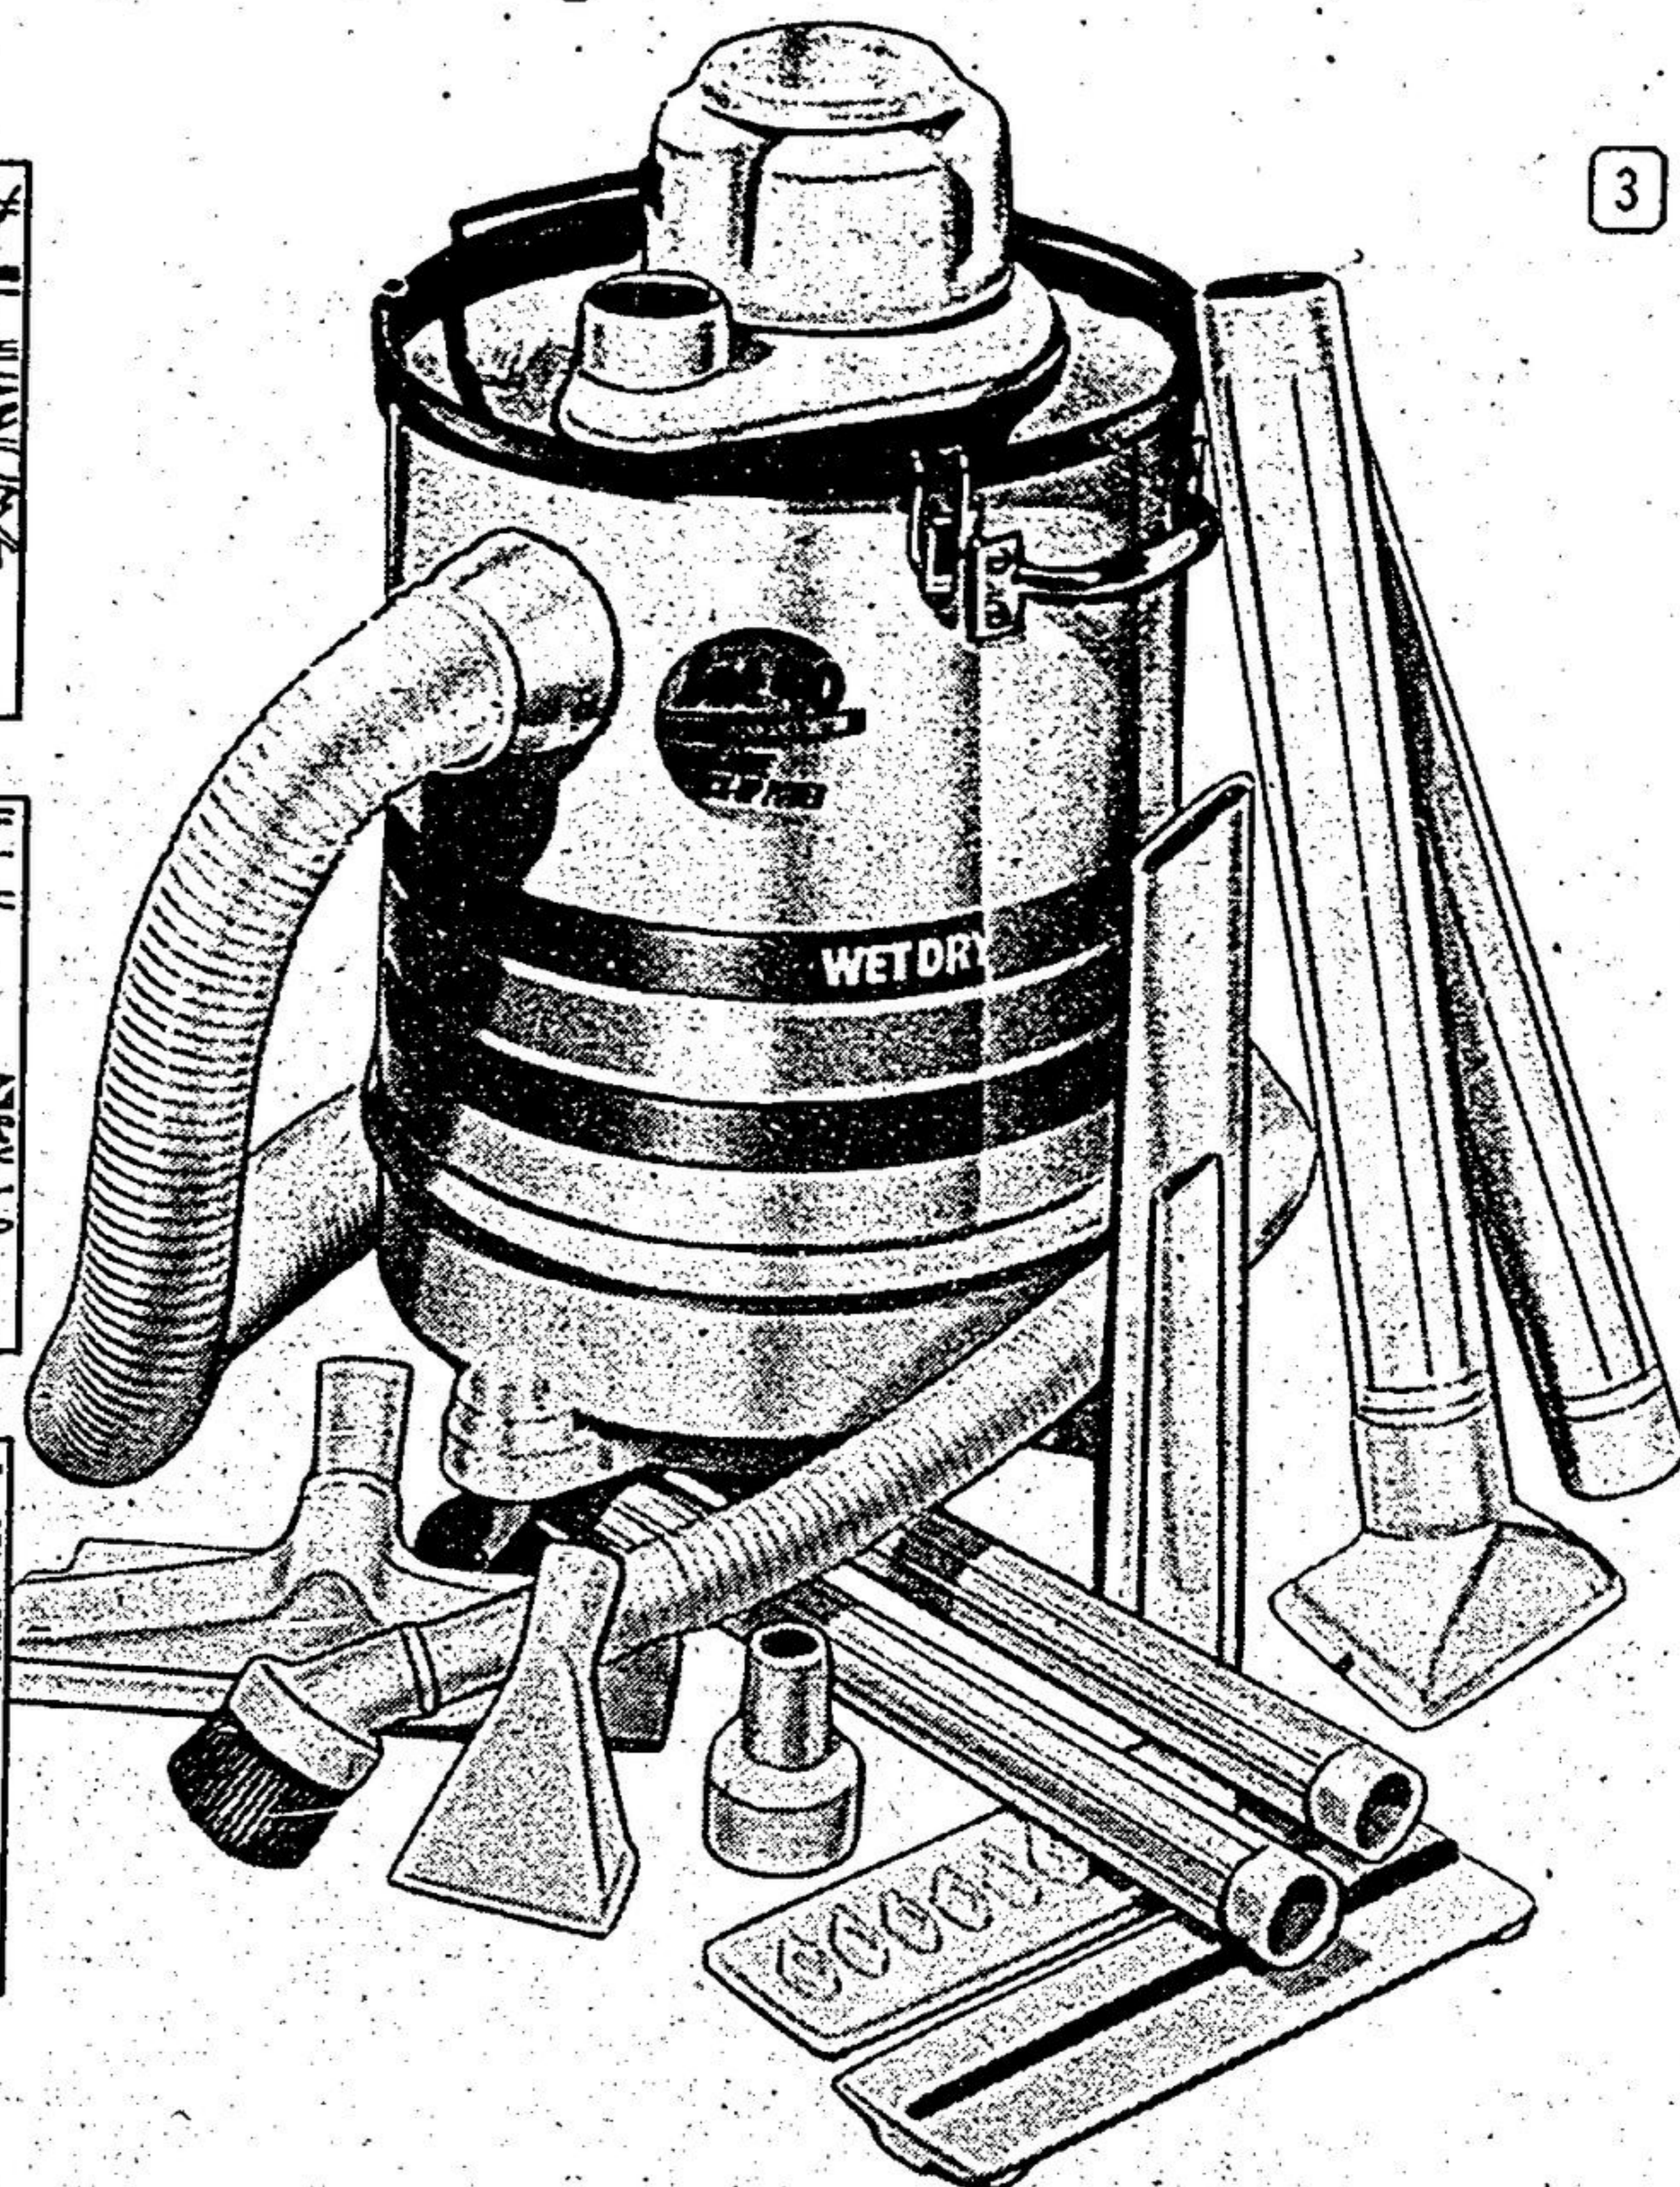

**January
Hardware
Values**

3

Save
\$5.00

STANLEY

9" Stanley Plane

Regular
\$15.99

10.99

A big chunk off the regular price! Smooth plane with 2" tool-steel cutter, adjustments. 57-6245

Save \$20.00: Wet or Dry Jet Vac

High-performance vac does a man-size cleaning job! Wide diameter hose and strong suction gobbles 140 cu ft per minute! It's a Shelton 8 imp. gal model with 2½" industrial plus 1¼" domestic-size accessories — extensions, nozzles, the works. 4-wheeled dolly. 54-0007

74.95
Regular \$94.95

It's a Mastercraft Tool!
Back or Mitre Saw

Regular
\$5.49

4.49

Rugged worker with a rigid steel back; 3¼ x 12" blade, tough hardwood handle and 12 points per inch. Save a buck! 57-7405