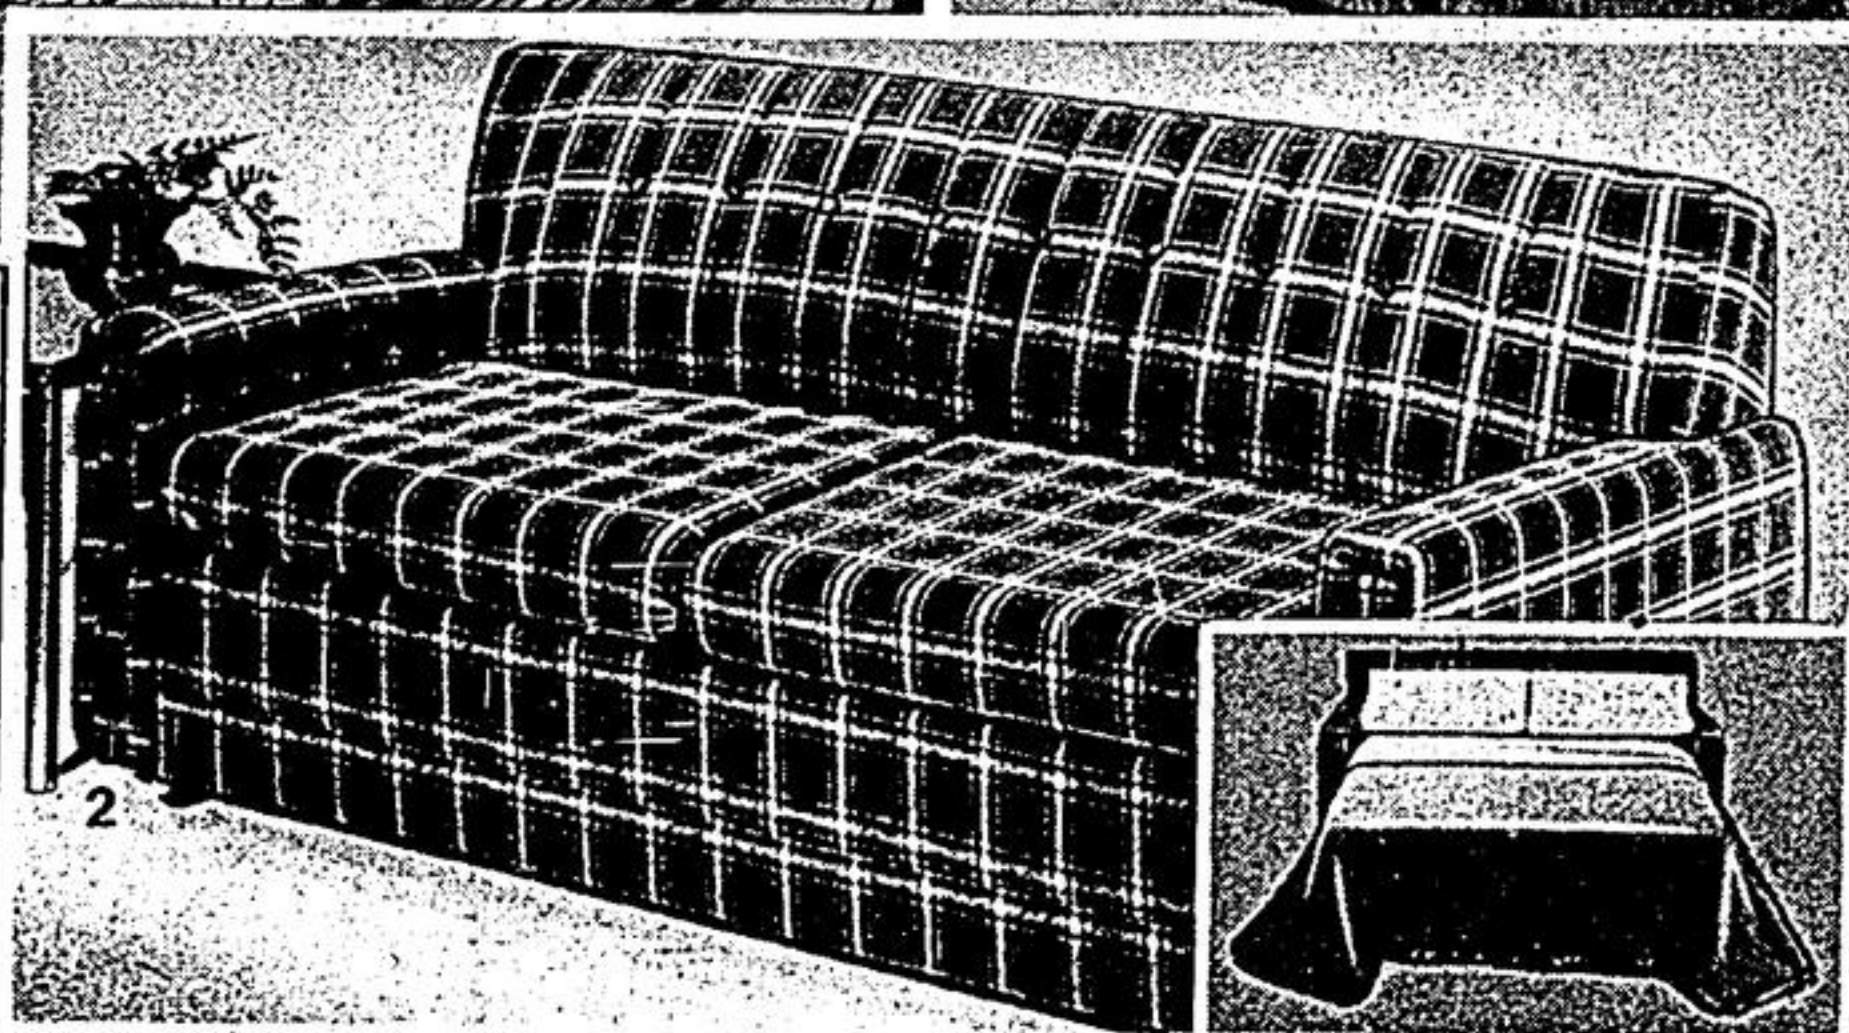

Contemporary Serta sofa bed, matching chair

Brown check, Olefin covers 5" polyurethane foam seats. Solid hardwood frames. Sofa has front casters for easy mobility, double size, spring coil, mattress.

(2) 524 — Sofa bed
Eaton price, each **299.99**
(2A) 524 — Matching Chair
Eaton price, each **159.99**

Phone 861-5111. Eaton's — Toronto Eaton Centre (5th floor) - 271; Yorkdale, Scarborough, Sherway, Don Mills, Shoppers' World, Warehouse Store (Sheppard Ave., W.), Bramalea, Oshawa, Rockwood, Rexdale, Dufferin, Yonge-Eglinton, Victoria Park, Gerrard Square.

Save 100⁰⁰ on a Simmons "Elder" hide-a-bed now!

(3) 524 — Comfortable queen size in classic style. Arm bolsters. Reversible loose back cushions Brown cotton corduroy over polyurethane foam. "Slumber King" mattress.
Eaton reg. 749.95,

Each **649⁹⁵**
(DEPT. 271)

T. EATON CO.
LIMITED

EATON'S

ALSO OUR 7 NEIGHBOURHOOD STORES

DIFFERIN
Dufferin and Bloor
Mon. to Sat. 10 a.m.
to 10 p.m.

VICTORIA PARK
Victoria Park and Sheppard
Mon. to Sat. 10 a.m.
to 10 p.m.

Eaton's telephone order
service open 24 hours daily
861-5111