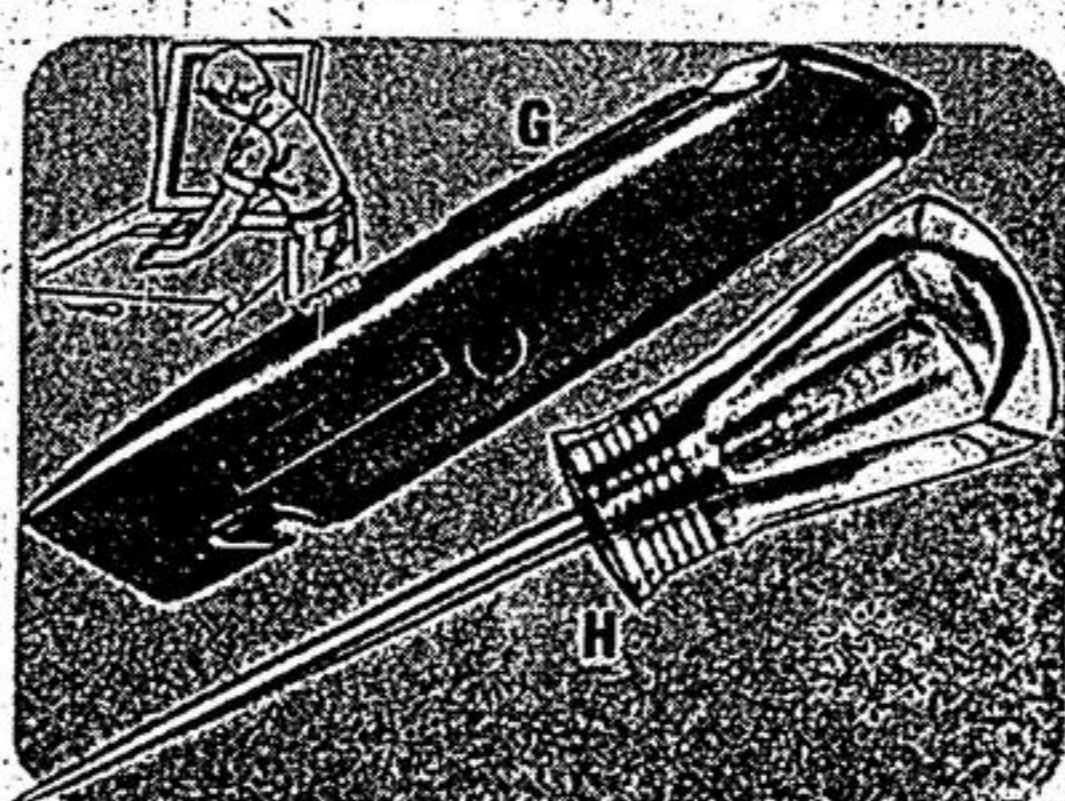

Stanley Utility Knife
G. All-metal magazine, retractable front-load blade. Includes 2 blades. 57-5017. Regular $3.49 **288**

Save! Handyman's Awl
H. All-purpose awl with 2 1/2" blade. Handy value at an economical price! 57-0305. Reg $1.39 **99c**