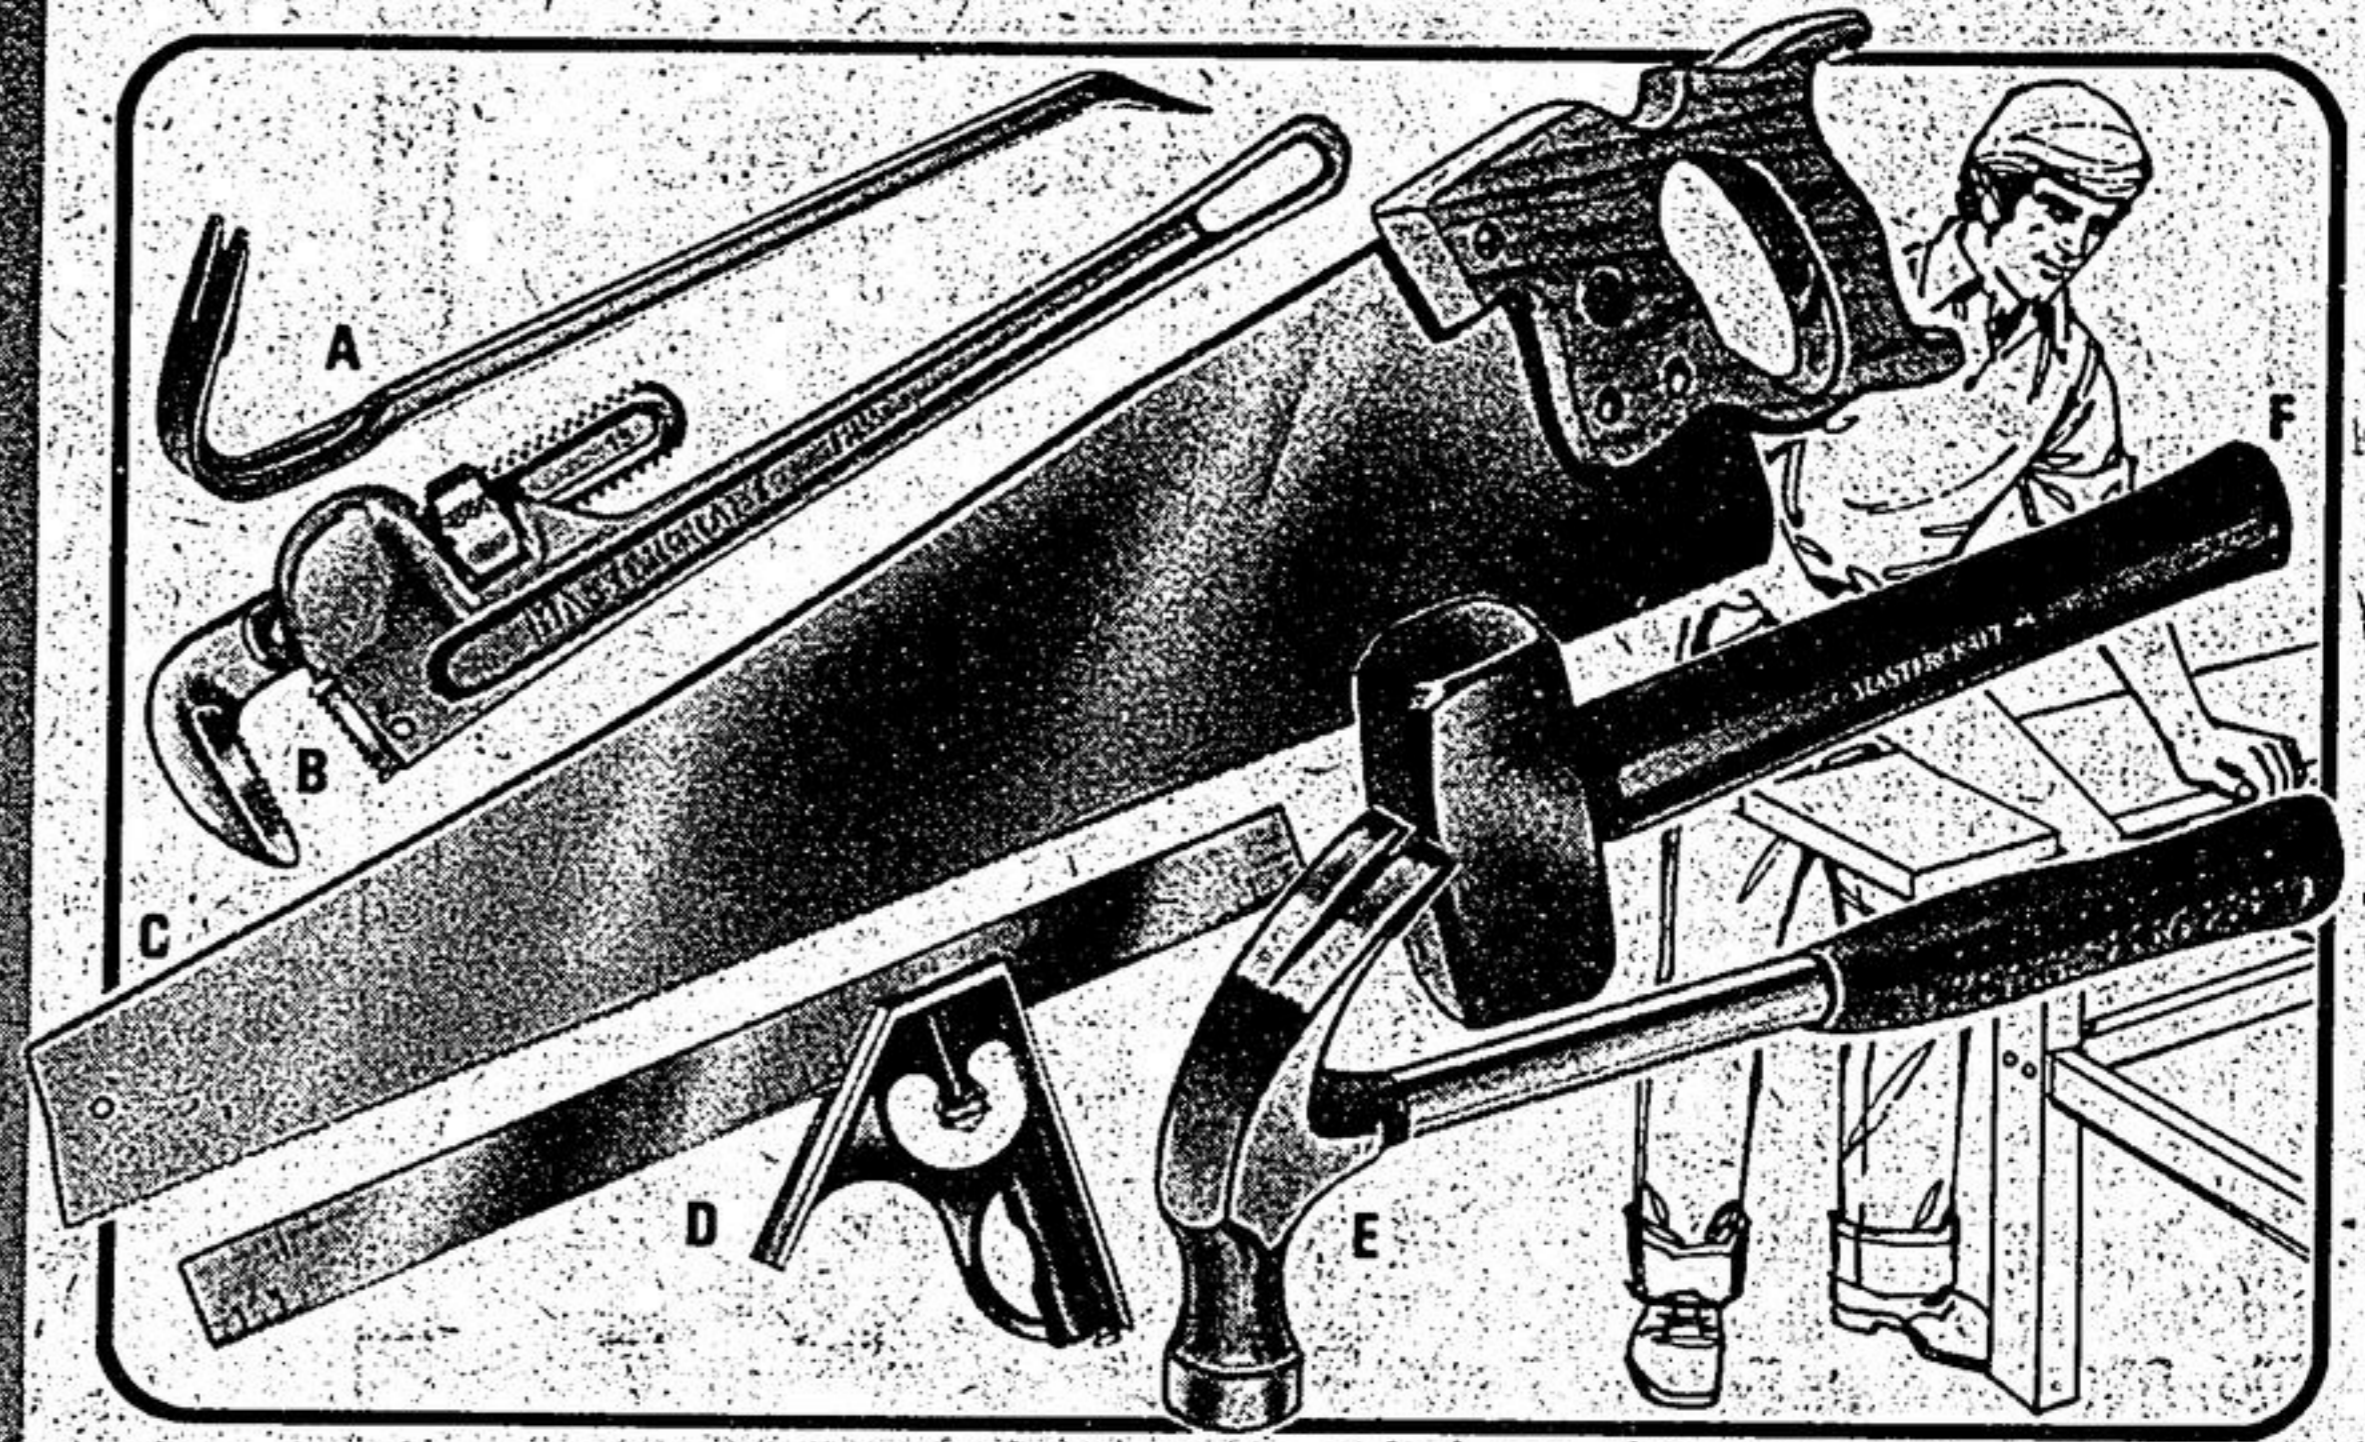

18" Gray Wrecking Bar
A. Made of high grade alloy steel for construction work. Buy now! 57-0516. Reg $2.99 **244**

12" Combination Square
D. With level and scribe. Steel rule is graduated in 8ths, 16ths and 32nds. 57-7825. Reg $4.29 **377**

18" Pipe Wrench
B. Mastercraft tool of alloy steel. Hook jaws open 2 1/2". Pipe scale. 58-8388. Reg $14.99 **1199**

16-oz Claw Hammer
E. All-steel model has rubber-cushioned grip, polished drop-forged head. 57-4123. Reg $3.89 **259**

Mastercraft 26" Saw
C. 8-point crosscut blade made of alloy steel. Bevel-filled teeth. 57-7454. Regular $13.59 **999**

2 1/2-lb Club Hammer
F. Double-headed sledge type with 10" hickory handle. Mastercraft! 58-3749. Regular $6.69 **588**