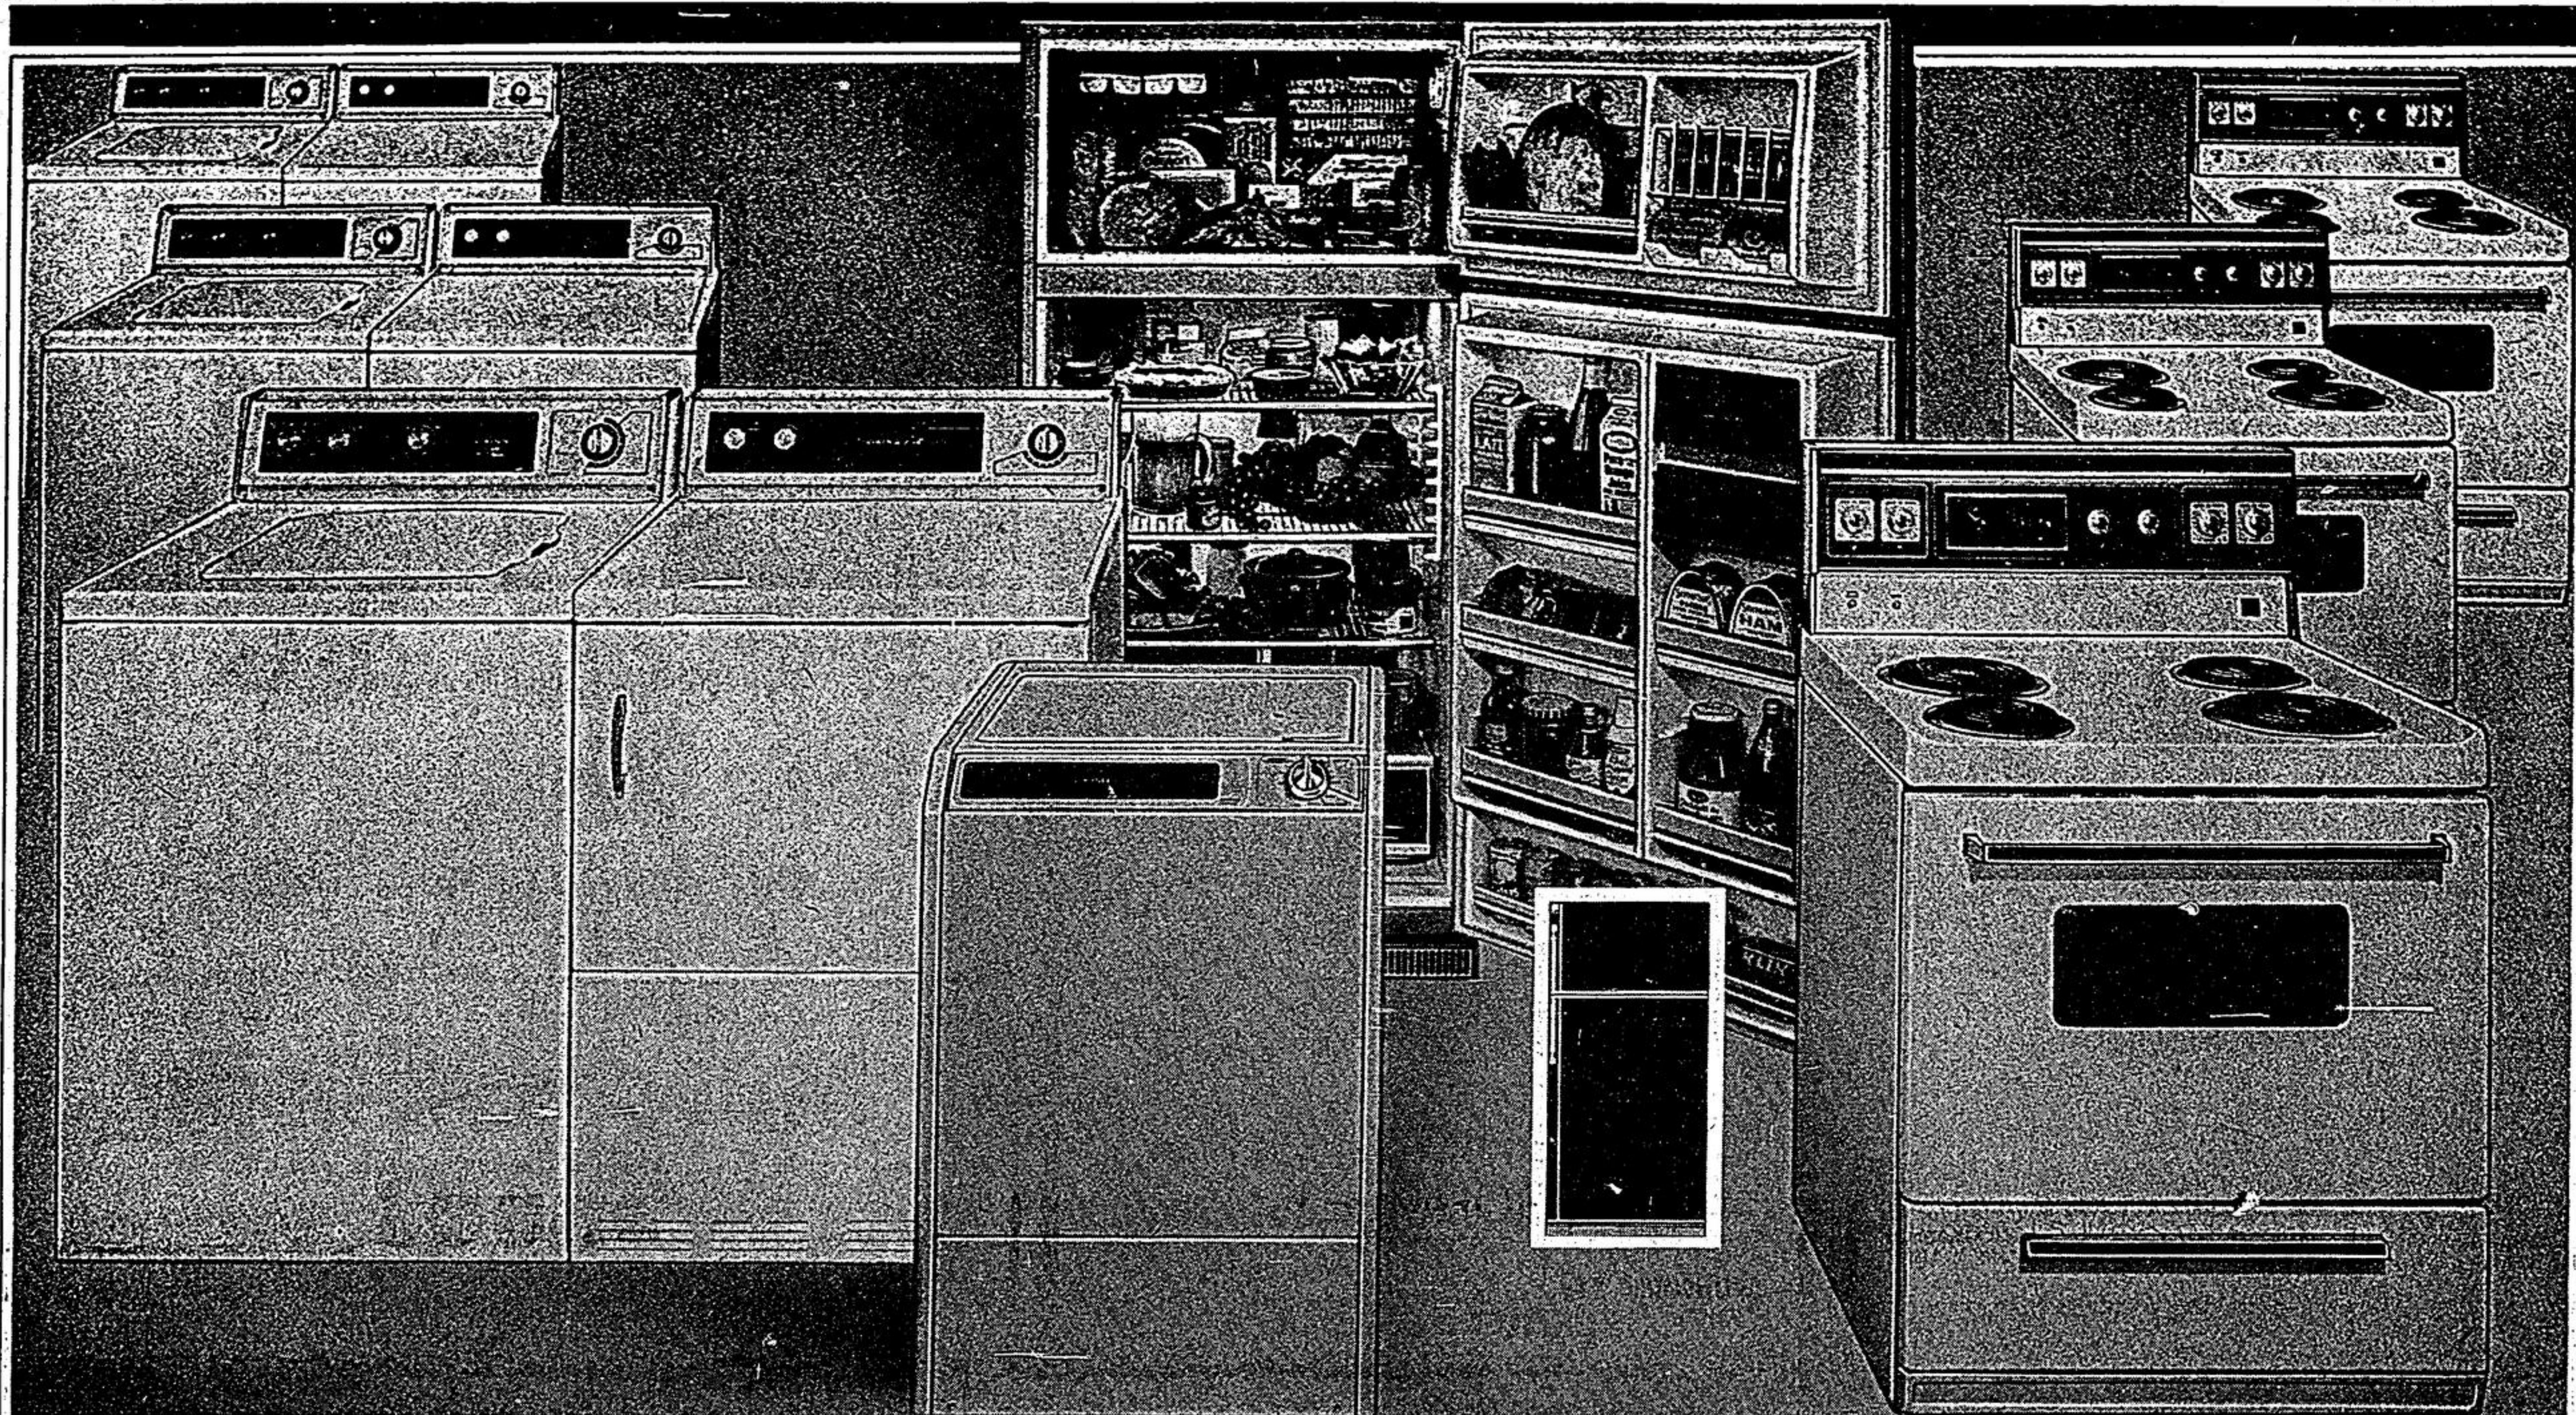

EATON'S Break-thru '79 Sale

Viking appliances at prices so low, you'll blink. But keep your eyes open because you won't want to miss these heavyweight bargains!

Viking washer

Eaton price, each
379⁹⁹

(1) 414 — You'll stop crying the 'washday blues' with this efficient Viking washer. Five cycles include normal, permanent press, delicate, polyknits and superwash. With 5 wash/rinse temperature combinations; 2 wash/spin speed combinations. Low, medium, high and full water levels. 18-lb. tub capacity to handle that family load. High efficiency agitator for cleaner clothes with less lint. Filter-flo filter. Approx. 42 x 27 x 25". Model EWX22-W in White. Harvest Wheat 10.00 extra.

(DEPT. 257)

Viking dryer

Eaton price, each
259⁹⁹

(2) 414 — Made to match up with the Viking washer on the left, model EDX22-W. This hard-working dryer gives you automatic dry, automatic permanent press and normal timed cycles. Fixed end-of-cycle signal. Six-minute timed fluff. Normal and delicate rotary heat selections. Safety start. Approx. 42 x 27 x 25". Model EDX22-W in White. Harvest Wheat 10.00 extra.

(DEPT. 257)

Viking washer

Eaton price, each
295⁹⁹

(3) 414 — A fully automatic compact washer with regular and permanent press cycles. Recirculation lint filter. 3 temperature selections built into timer. 8-lb. tub capacity. Safety lid lock. Automatic stabilizing system. 8-vein agitator. Porcelain top. Approx. 34 x 24 x 24". Model EW124M-G in gold colour only.

Portability kit to use with above.

Eaton price, each 19.99

(DEPT. 257)

Viking refrigerator

Eaton price, each
469⁹⁹

(4) 423 — Here's a 16-cu. ft. frost-free refrigerator that is one outstanding buy! It features dual temperature controls and a 140-lb. freezer capacity. With 10-position adjustable shelves. Butter conditioner. Juice dispenser. Egg bucket. Two ice trays. On easy-roll casters. Model R716BF-G is all yours at this exciting low price. In gold colour only with a dramatic black front.

(DEPT. 259)

Viking range

Eaton price, each
439⁹⁹

(5) 400 — Self-clean convenience at a low head-turning price! Featuring adjustable 1 to 6 hour clean cycle. Delay, cook and hold timer. Automatic oven preheat. With two 8" and two 6" removable, plug-out elements. Variable surface unit controls. Large removable storage drawer. Automatic door lock. Fluorescent light. Automatic clock. Model S837P in White, Avocado, Harvest Wheat, Almond, 10.00 extra.

(DEPT. 256)

Not available at Yonge-Eglinton.

More great appliance buys—priced to clear!

The specials you see on this page are just a sampling of what you'll discover in Eaton's Break-thru '79 Sale. We have so much more — but no room to show it. So come into your nearest Eaton store and let us surprise you with the bargains we have on hand. There are stoves, refrigerators, washers, dryers and dishwashers. Many at floor-clearance prices. Some at low, end-of-line prices. Every one a buy to delight your eye!

Call 741-8100 for Eaton's Service Action . . . and we'll be on the way!