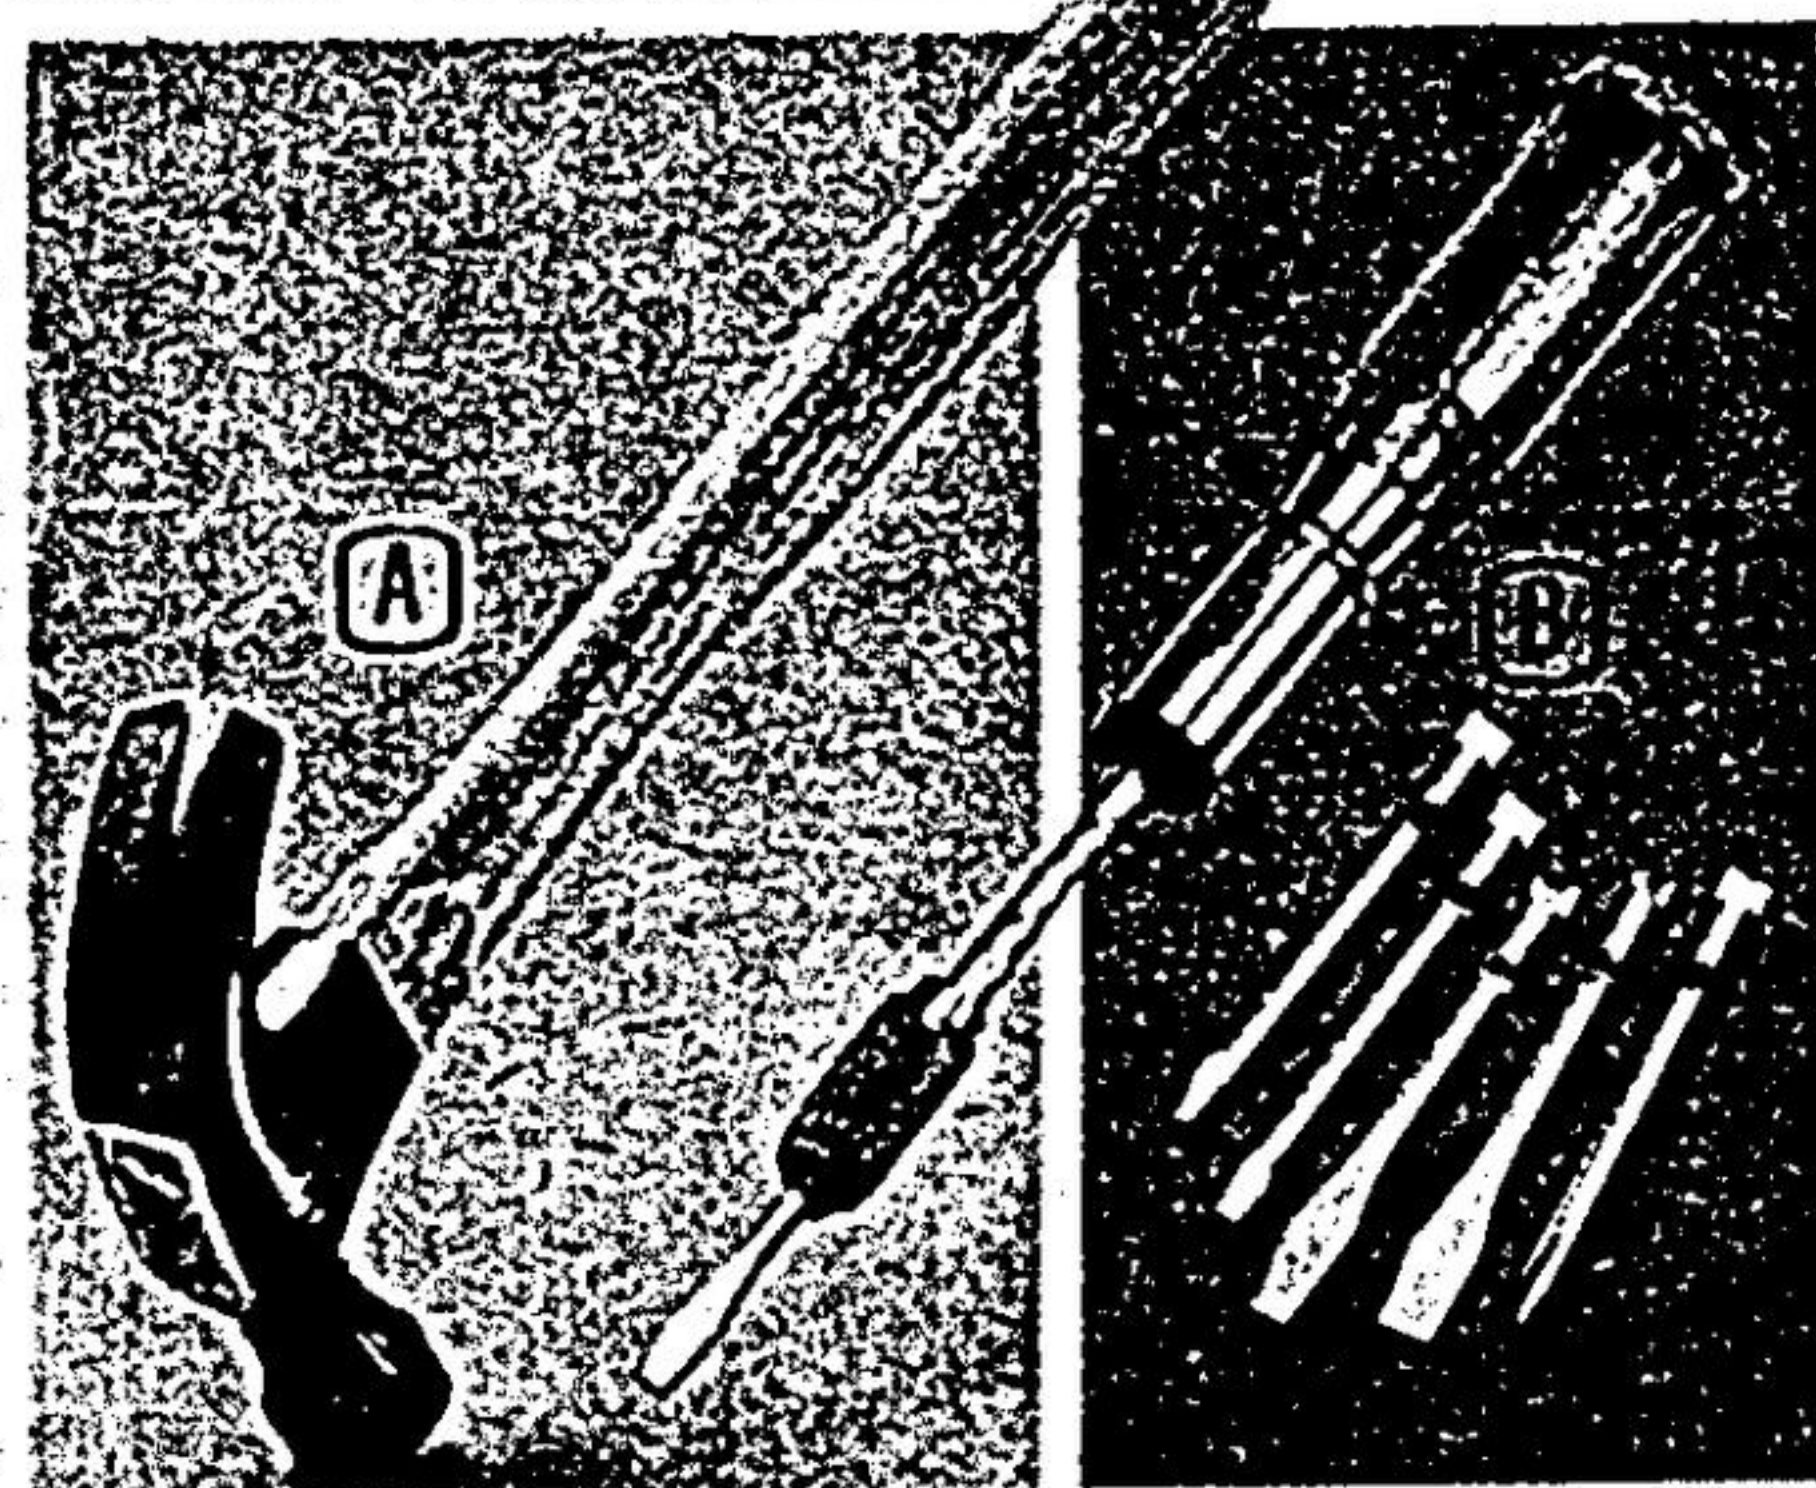

1-lb Claw Hammer — Reg $3.99

(A) Reliable 'Stanley' brand with drop-forged hardened steel head, baked enamel finish, polished beveled face and hickory handle. 57-4119

2⁹⁹

Fuller Screwdriver and 5 Blades

(B) A special purchase to grab up fast! Has spring return action, 3-position ratchet mechanism. With Phillips, Slot (3/16" & 1/4"), Robertson type (#1 & 2) blades. 99-2714

5⁹⁹