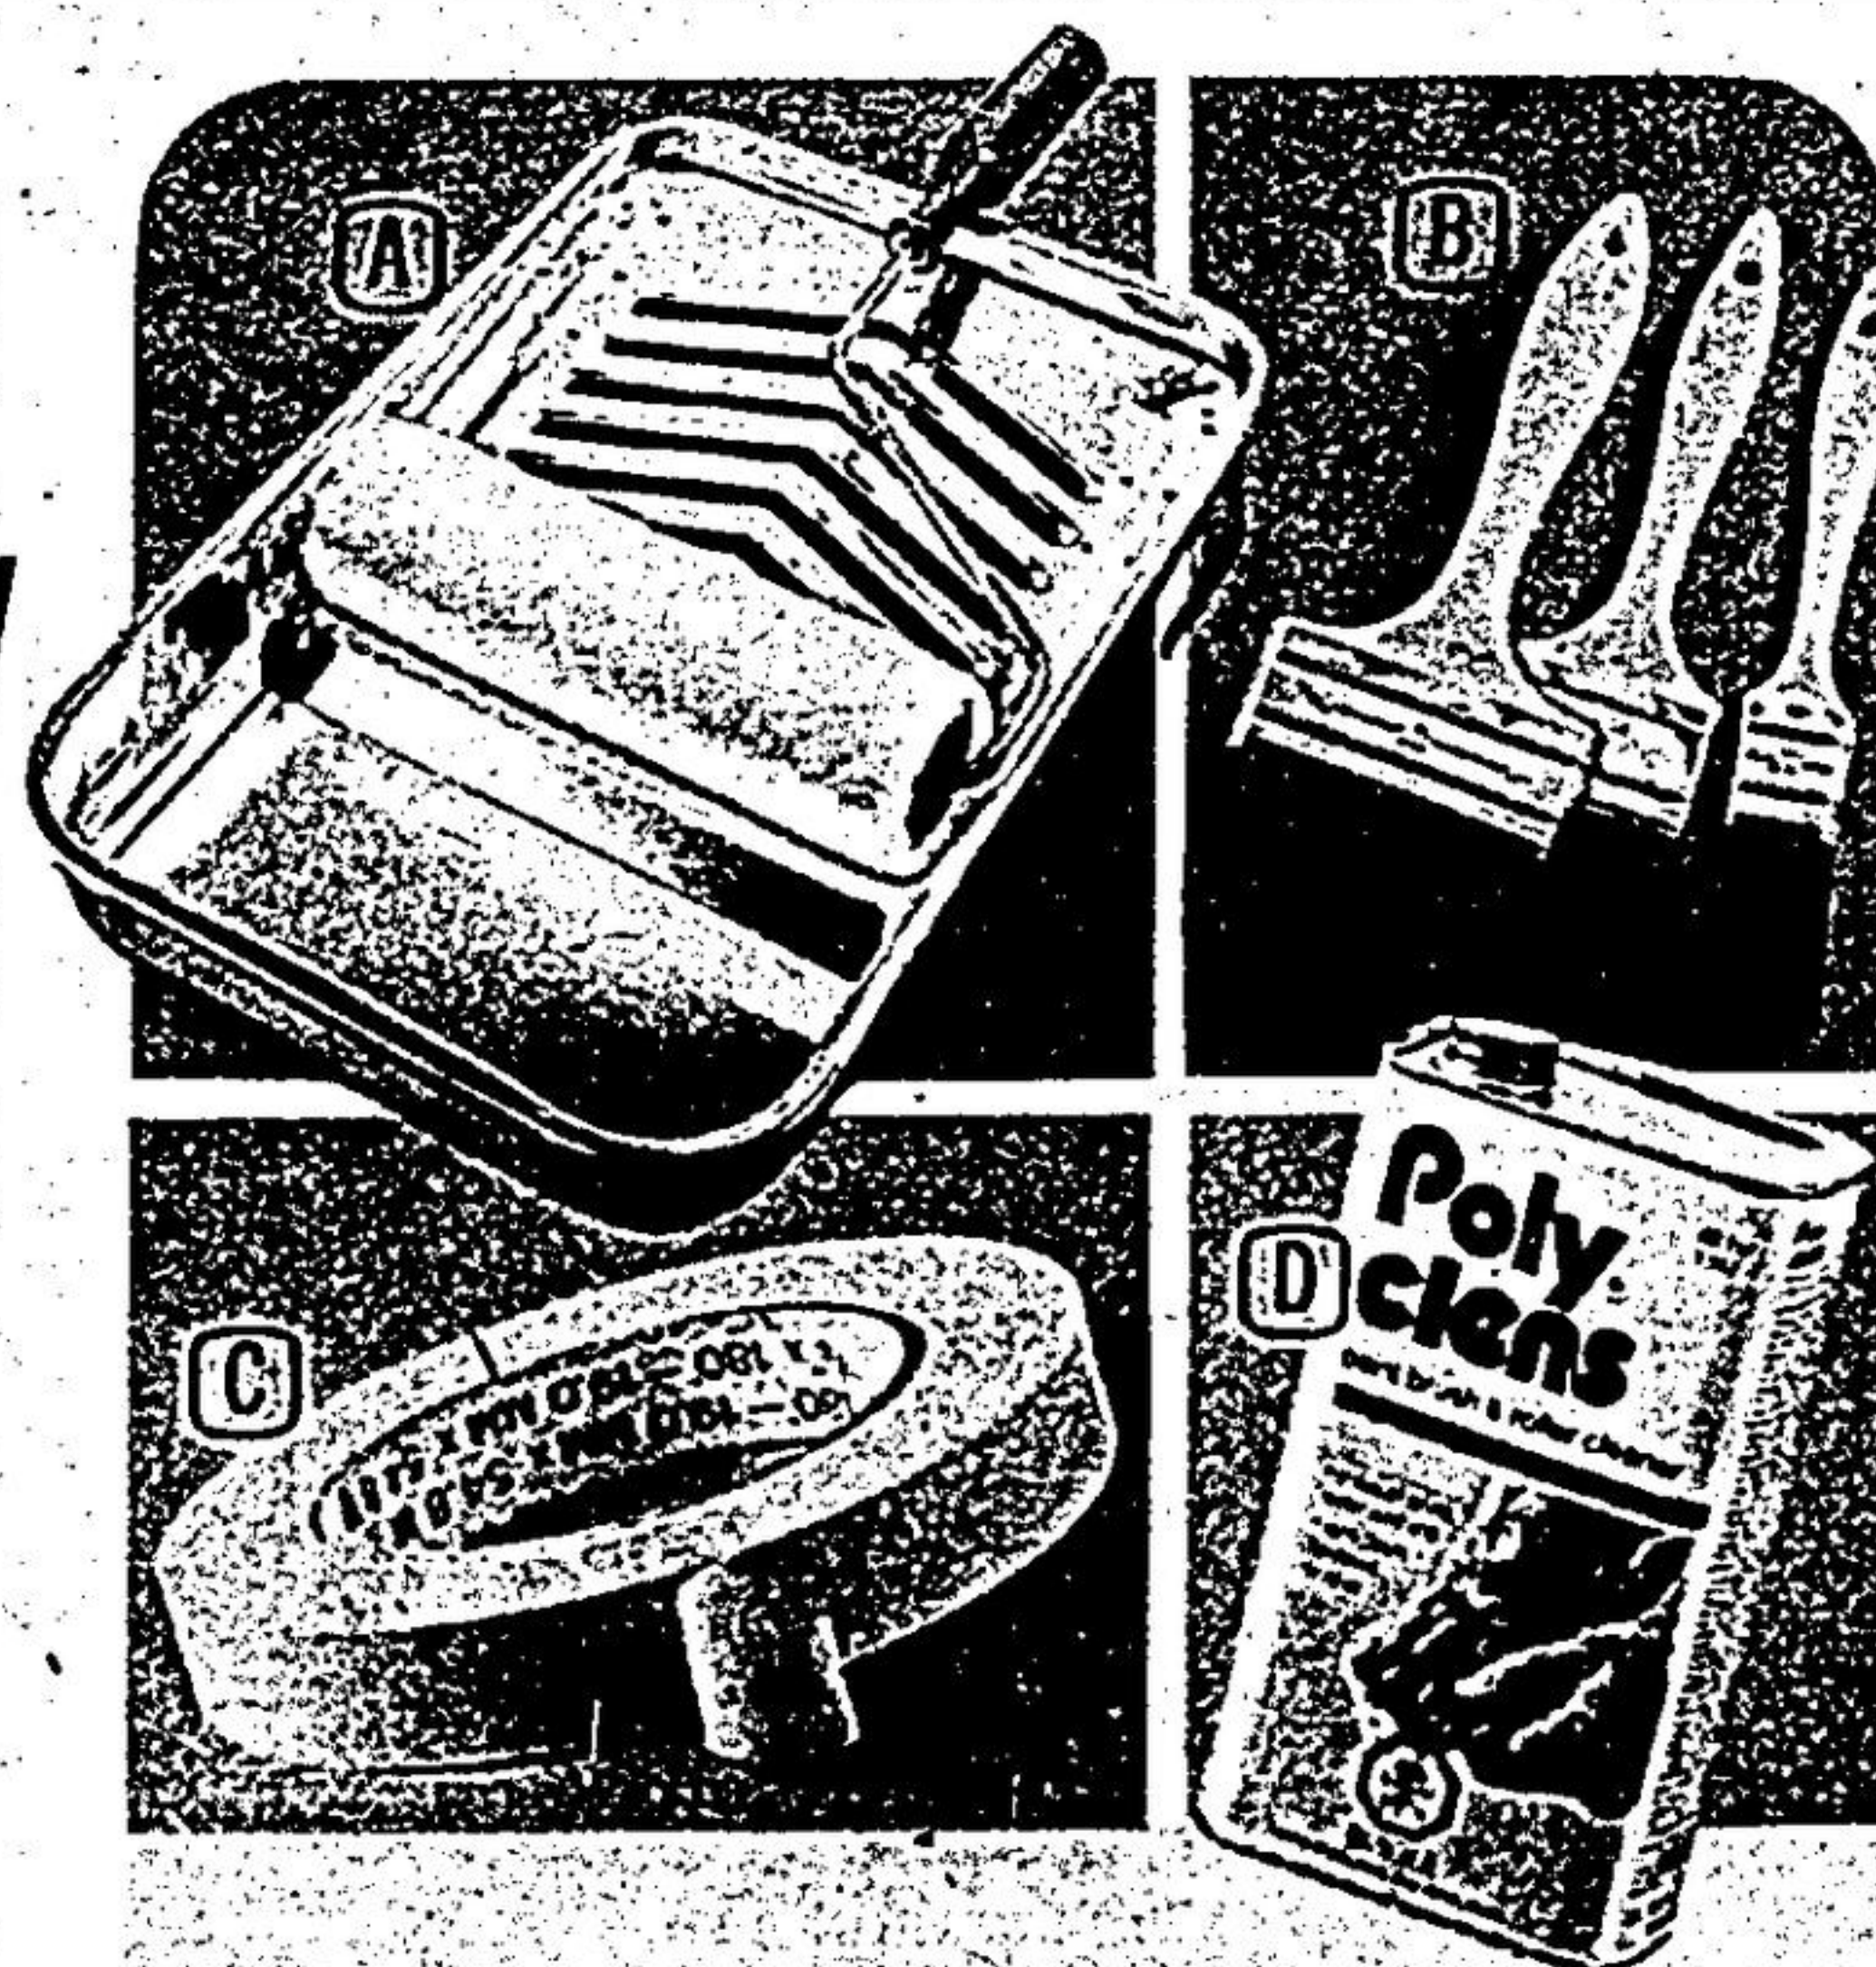

Paint Tray and Roller

(A) 7 1/2" hi-pile roller with plastic
handle. Metal tray. 49-5811

1.29

Reg $1.69

3-Pc Nylon Brush Set

(B) Good quality 1", 2", 3" brush-
es with nylon bristles. 49-0303

1.49

Reg $2.19

3/4" x 180-ft Masking Tape

(C) Paint like a pro with clean
edges on trim, etc. 49-7017

69¢

Reg
85¢

Save! 20-Ounce Polyclens

(D) Dependable cleaner for brush-
es, rollers, etc. 49-1032. Sale ...

1.59

Reg $1.99

Save even more with Cash Bonus Coupons at most Canadian Tire Stores