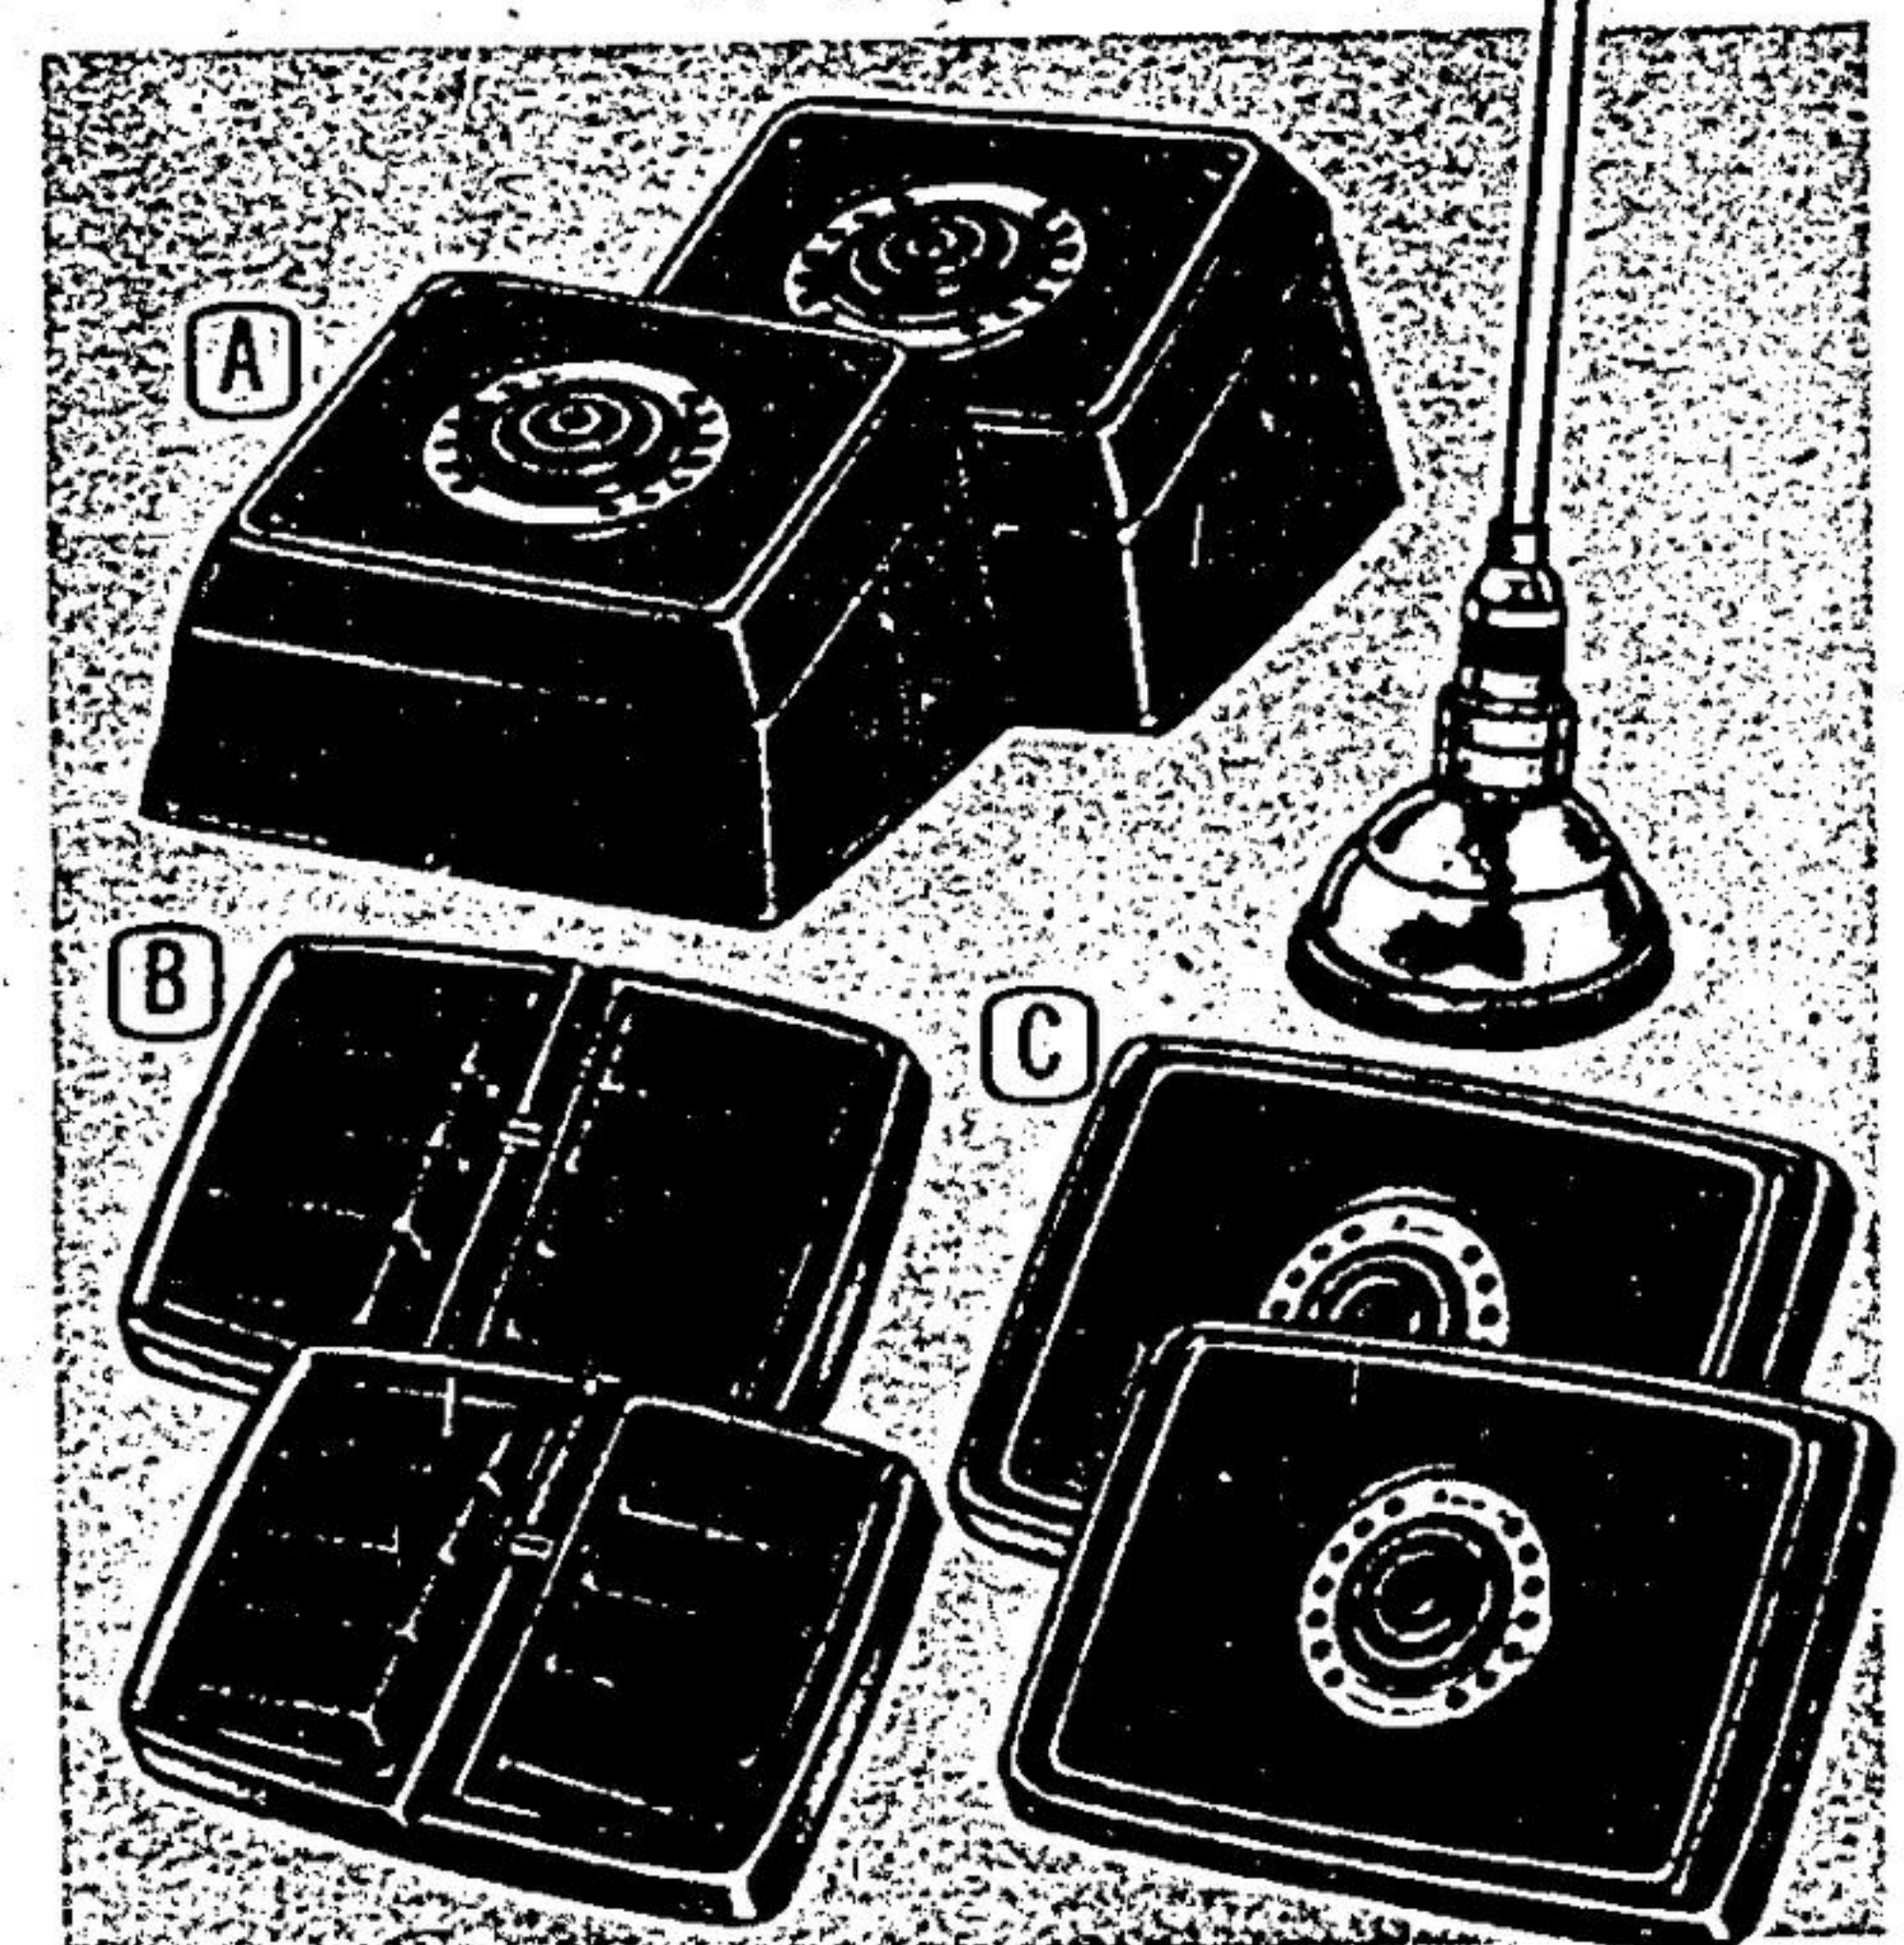

14

Talk about Value! Save \$11.07 on a Walkie-Talkie Set

Regular \$25.95

1488

Set

A practical set for campers, hikers, loads of fun for youngsters too! Features a detachable speaker-mike with volume controls, press-to-talk, transmit control and call-tone alert signal button. Runs on CB channel 14. Batteries not included. 44-3540

Universal AM/FM Antenna

31" Mast
399
Reg \$4.99

Single-section, stainless steel antenna pulls in your favorite AM and FM radio stations. With 66" lead-in cable. For most cars, light trucks. 35-0501

Kraco Car Speakers

Performance engineered for great sound. Each kit contains 2 fully weatherproofed speakers, each with air suspension, 20-oz magnet and plastic enclosure. 8-ohm. With wire hardware and instructions.

Coaxial Surface-Mount