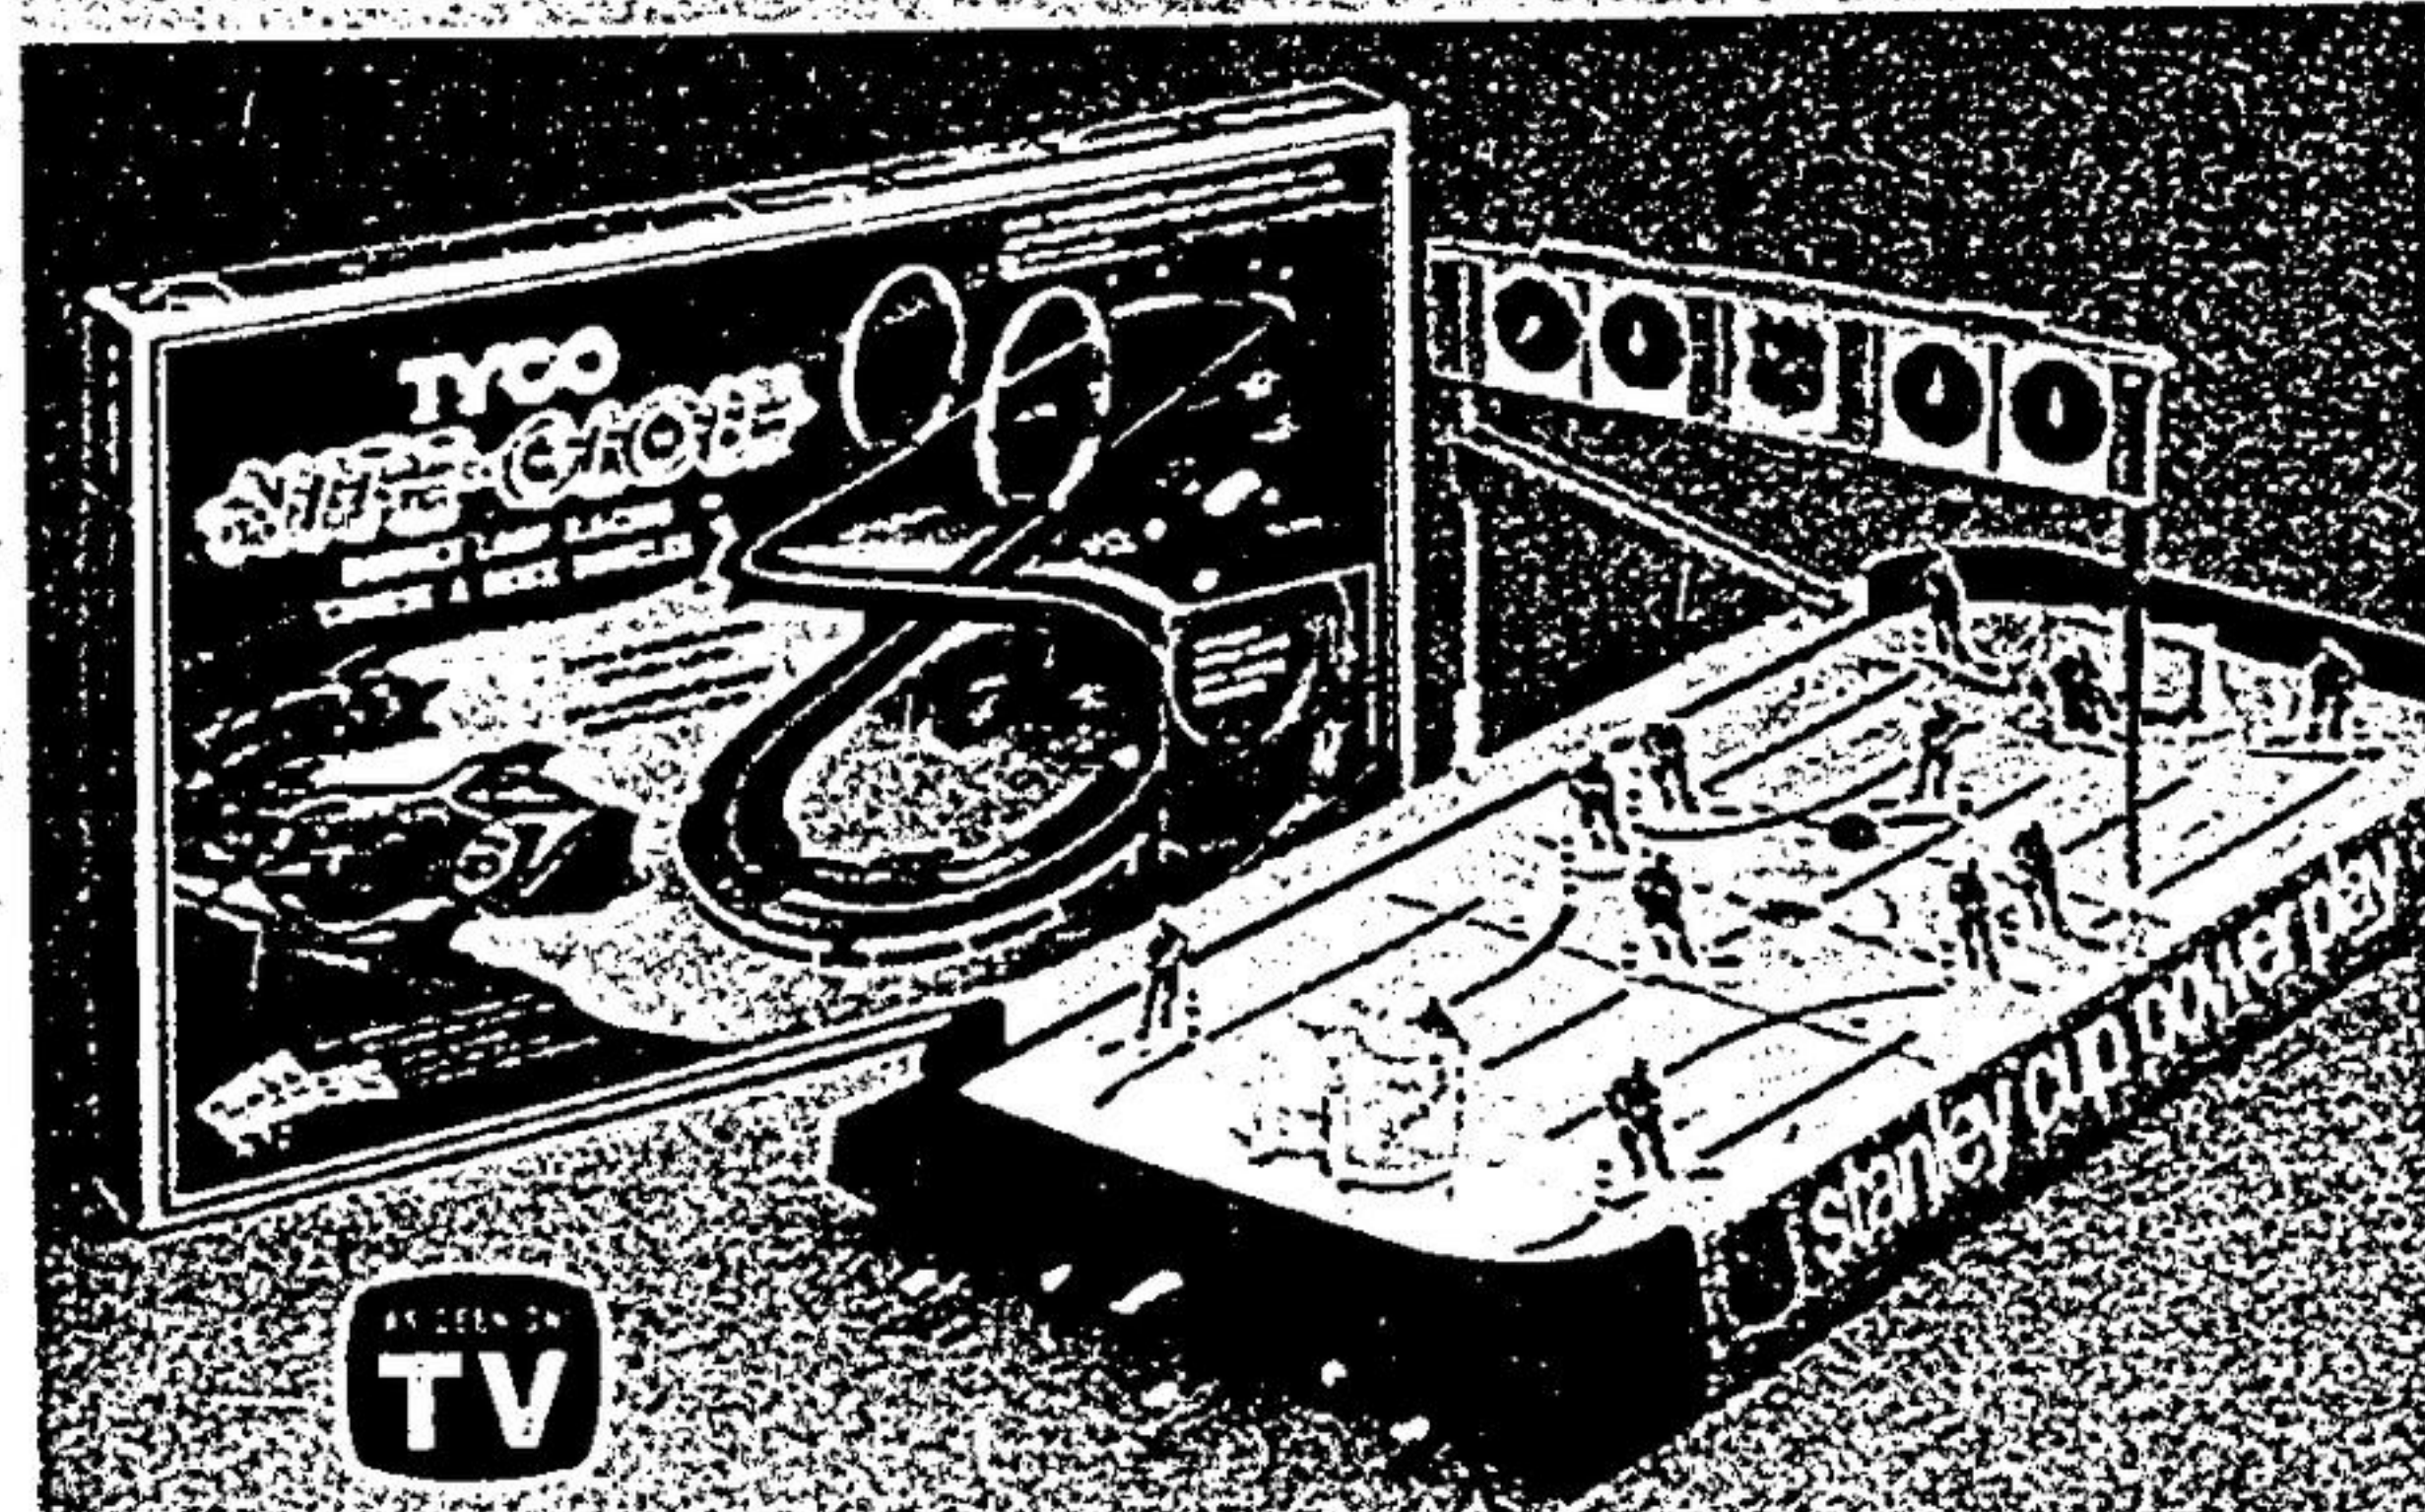

SNOW FUN... always a great Christmas Gift!

'Grand Prix' Electric Pinball

12⁸⁸

Special Purchase! You get all the fast action of pinball on this colorful tabletop model. With flashing lights, bells and score indicators. Uses 2 'D'-cell batteries (not included). 99-3256

Extra-Steering Action
Super Sled Toboggan

Rugged plastic body with molded seat, 2 metal braking-steering levers. Fire Engine Red color for a sport look. 99-2932. **Special Purchase**

6⁹⁹

The Youngsters Will Love It
Sleek Sno-Surfer

A hardy slider in molded polyethylene with safety grip rails. Has handy pull-rope. Approximately 34" in length. 82-5241. **Regular \$5.69**

4⁸⁸

Road Racing Set

34⁸⁸

Fast-action Tyco set has nine glow double loops, two silver streak racers with work-in-progress lights, 1 1/2 feet of track.