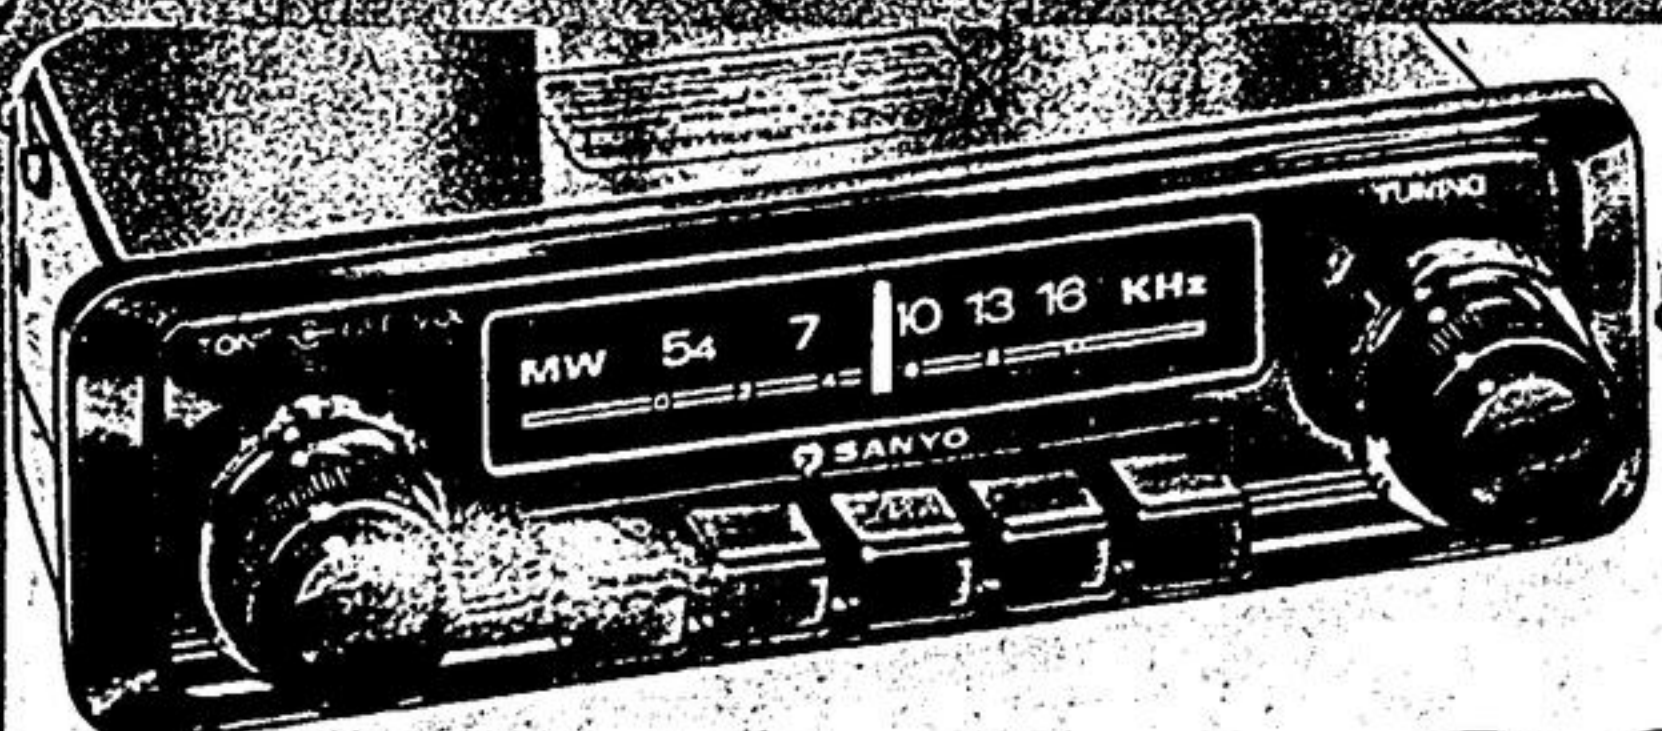

Sanyo AM Car Radio

Solid-state push-button model has separate 4" speaker. Reverse polarity for positive or negative 12V ground. With mounting hardware. 35-0201

**SAVE
$10.00**

29⁹⁵
Regular $39.95

Just say 'Charge It' with your Canadian Tire Card