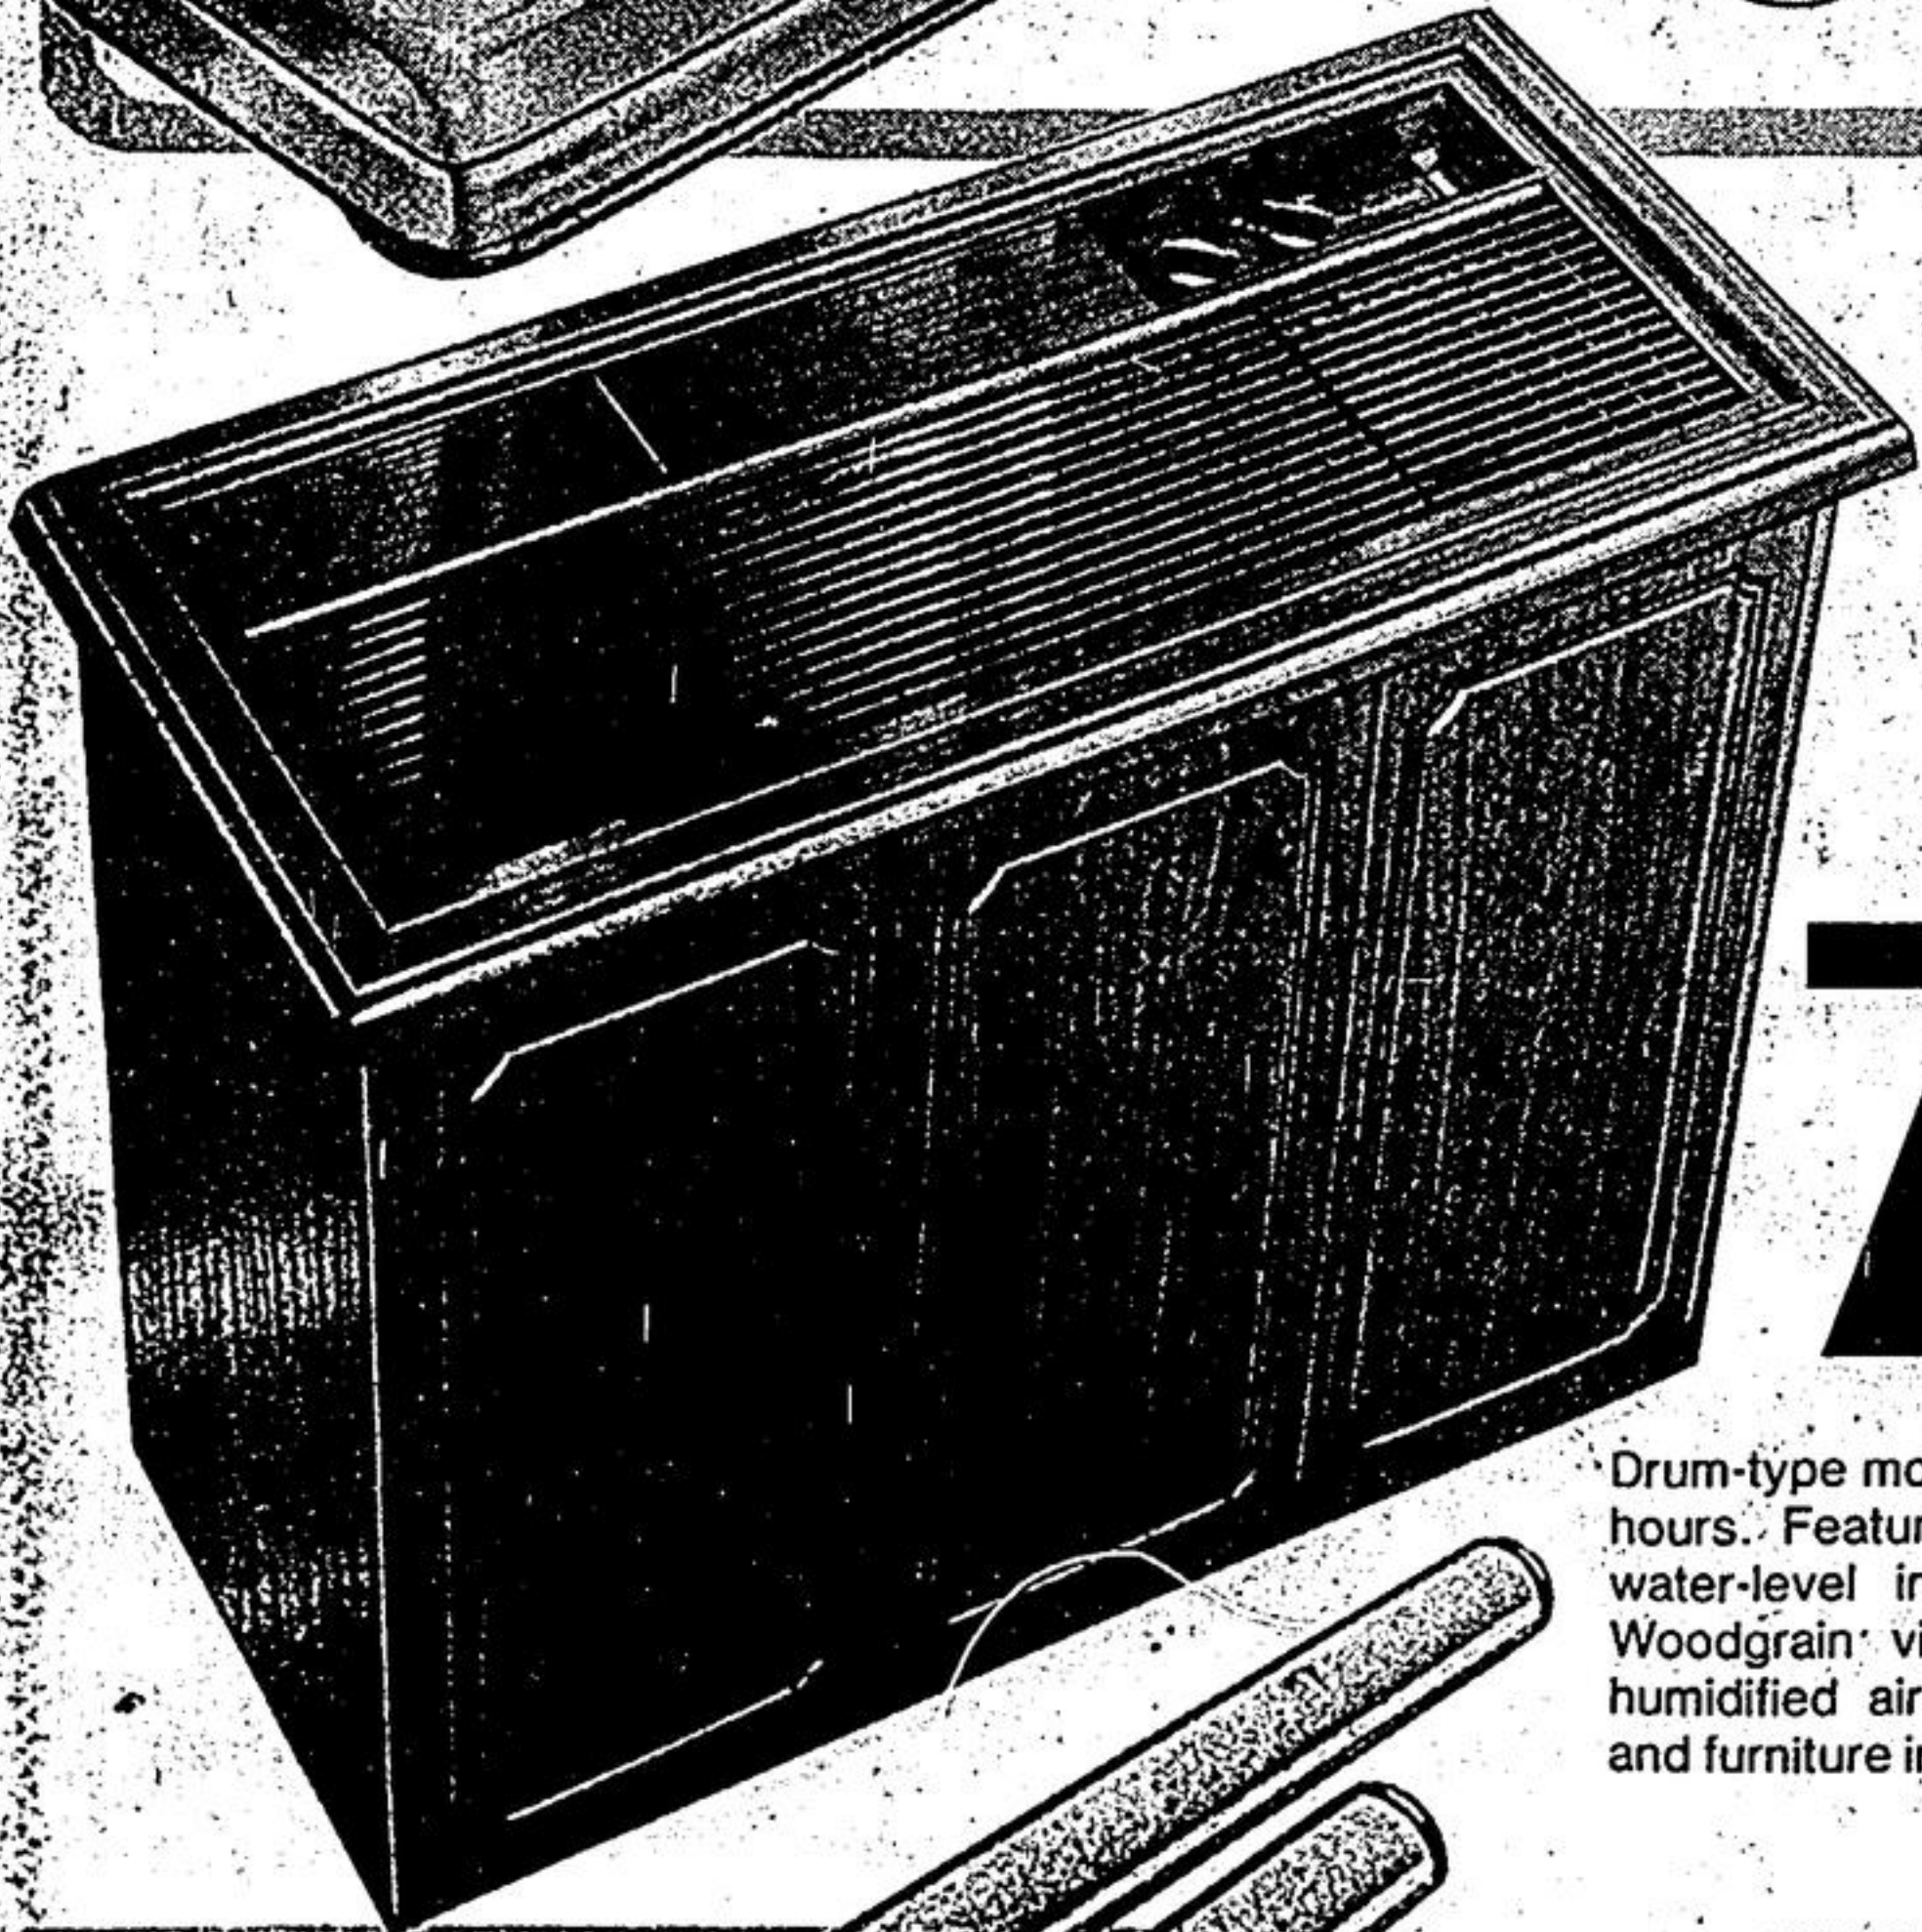

**More power to you with this 2-in-1  
CGE POWERHEAD VACUUM**

Special Purchase **99<sup>99</sup>**

The convenience of a canister for general cleaning, plus the power of an upright for super carpet care! Powerhead has two rows of bristles with rug pile selector; canister has wrap-around vinyl bumper and easy-roll casters. With crush-proof hose, 2 chrome-plated wands; upholstery nozzle, dusting brush and crevice tool. 99-2733

Save \$10.00

**2-SPEED  
HUMIDIFIER**

**79<sup>95</sup>**  
Regular \$89.95

Drum-type model delivers up to 14 gallons in 24 hours. Features include automatic humidistat, water-level indicator, and furniture-style top. Woodgrain vinyl on metal cabinet. Properly humidified air means healthier people, plants and furniture in dry winter months! 43-5223