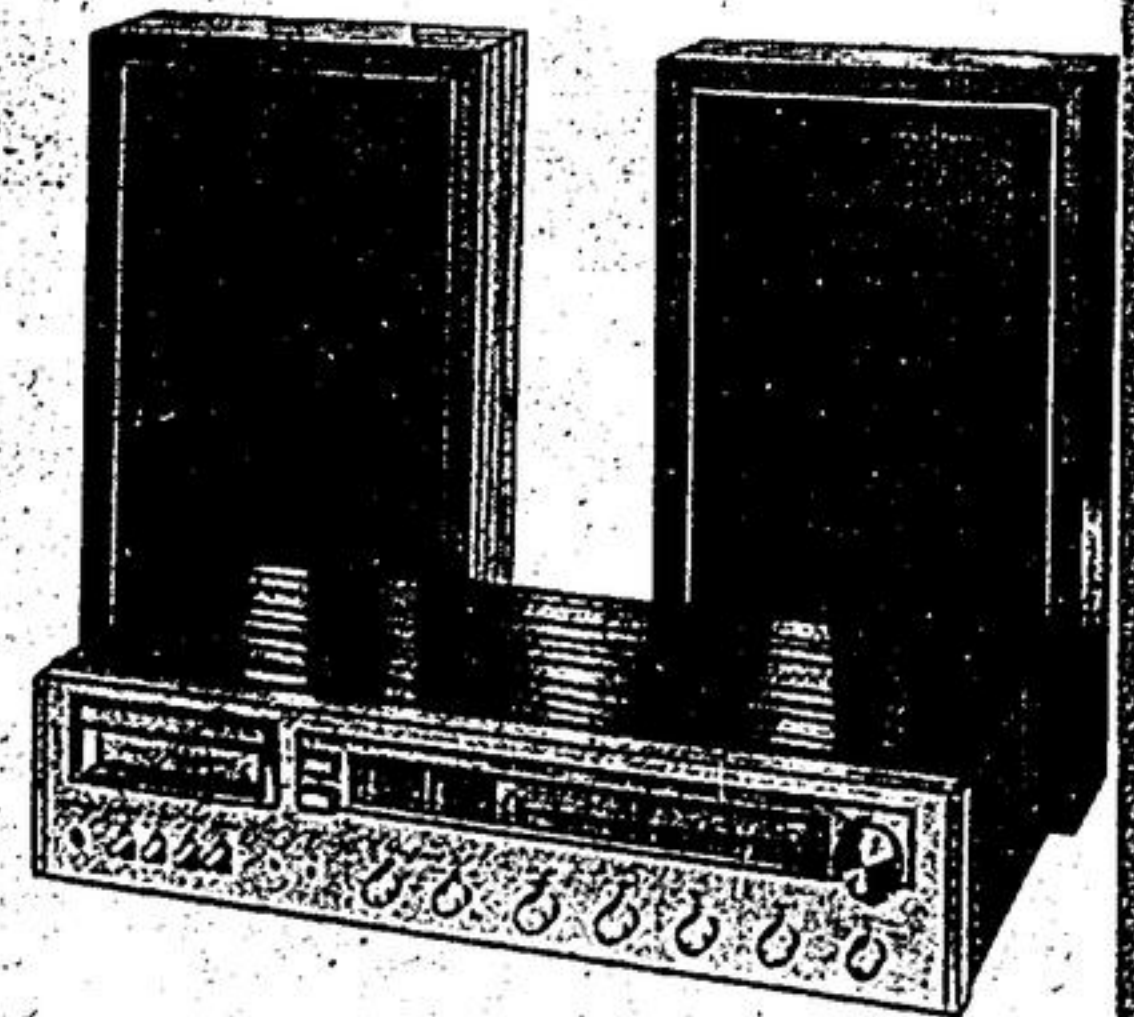

Sanyo AM Car Radio

Solid-state push-button model has separate 4" speaker. Reverse polarity for positive or negative 12V ground. With mounting hardware. 35-0201

**SAVE
$10.00**

29⁹⁵
Regular $39.95

Just say 'Charge It' with your Canadian Tire Card