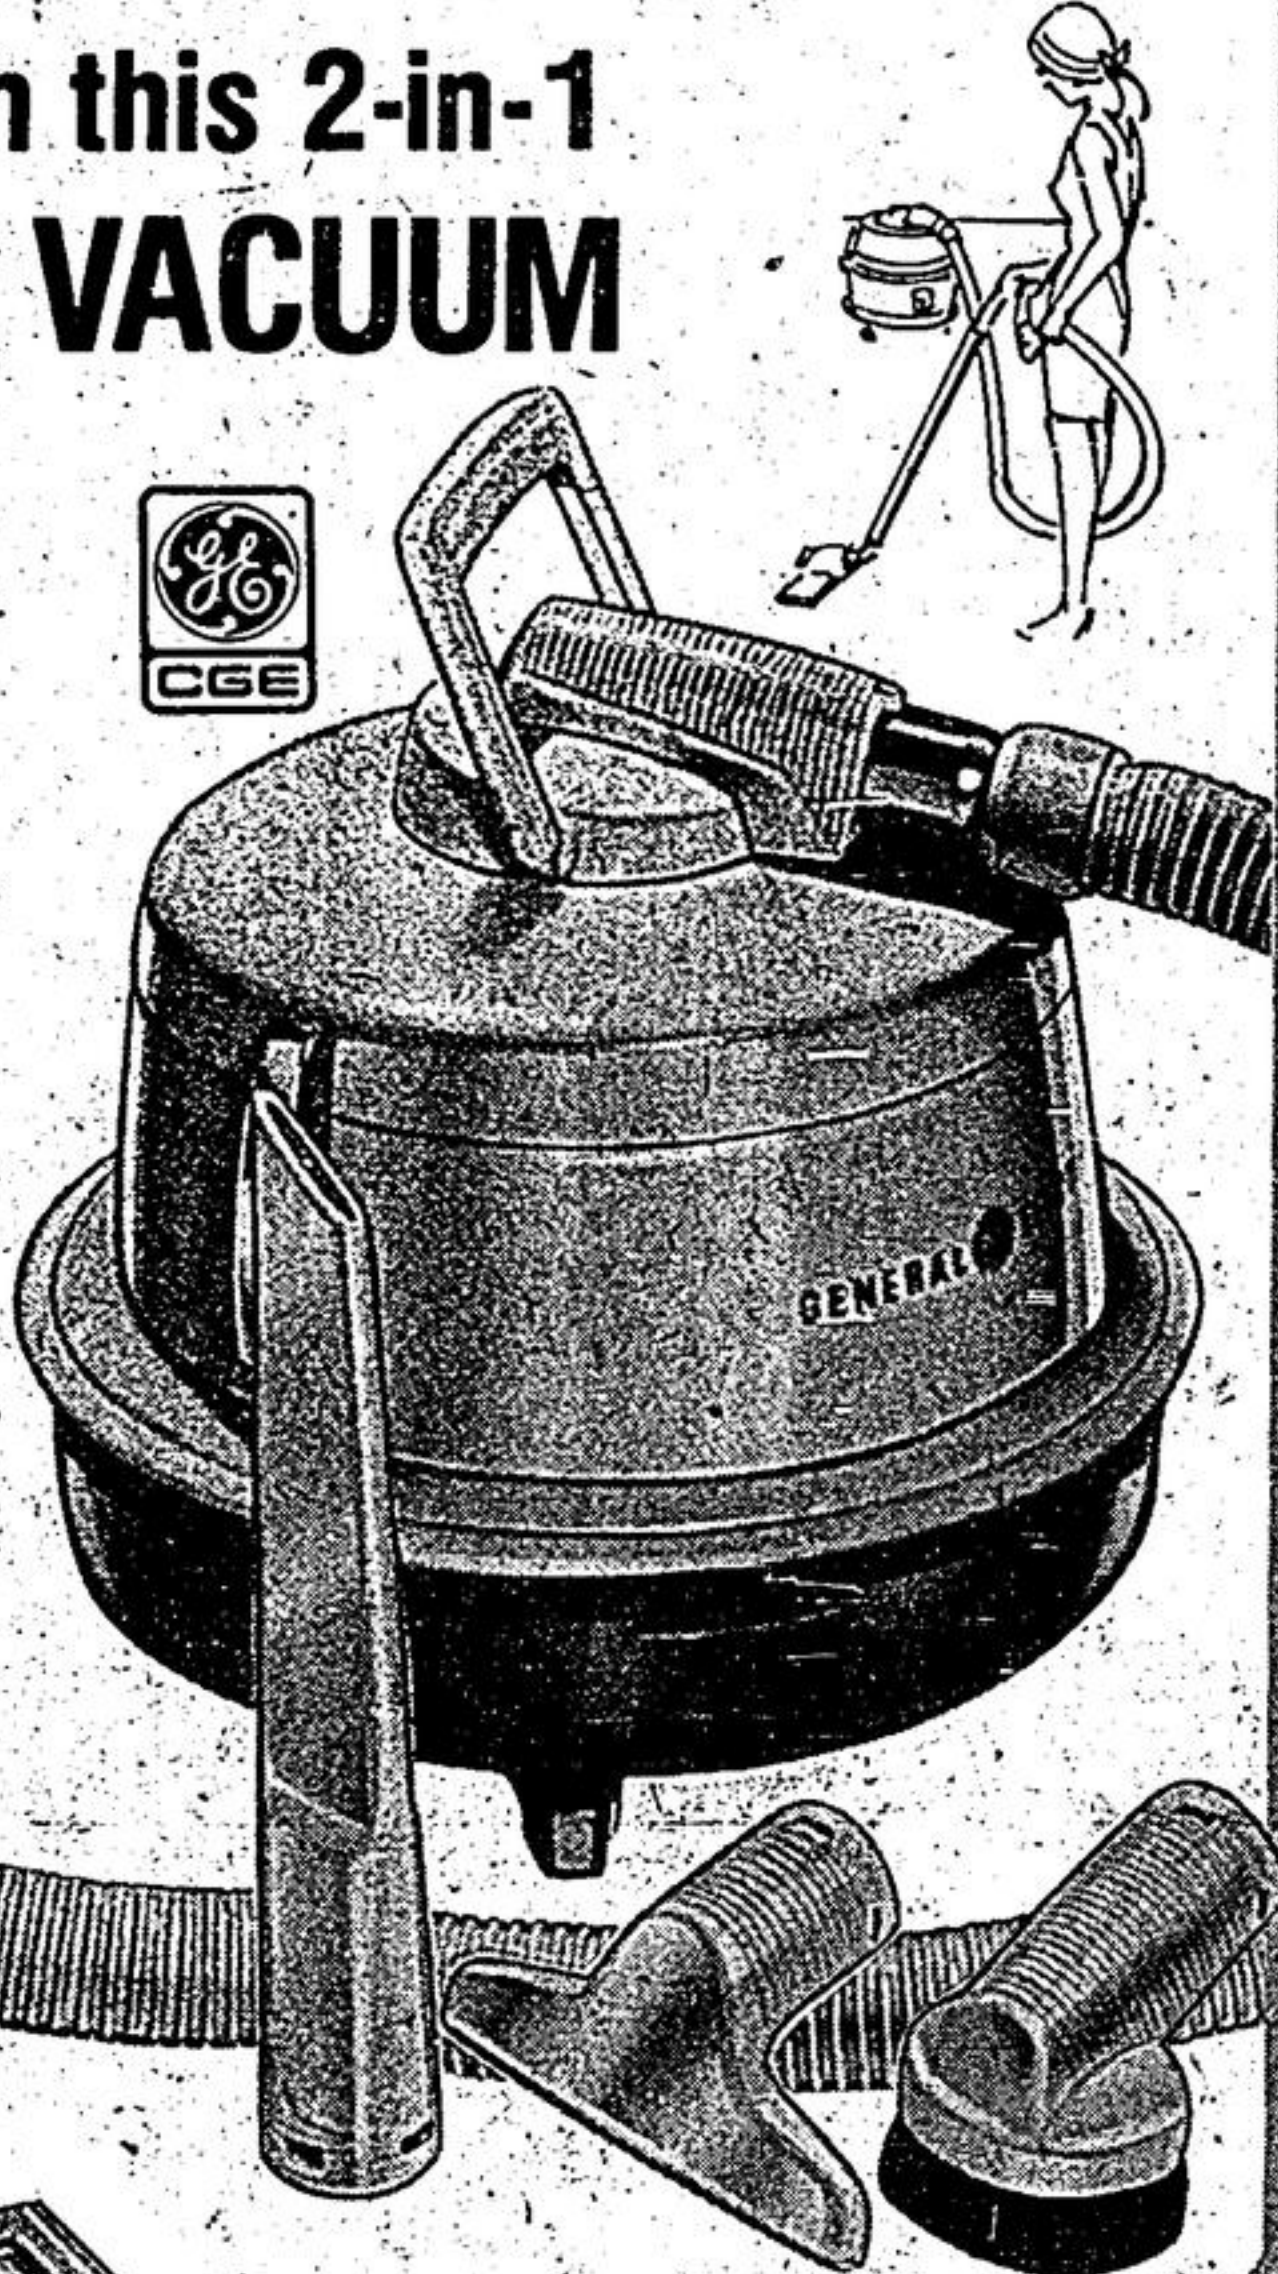

**More power to you with this 2-in-1  
CGE POWERHEAD VACUUM**

Special Purchase **99<sup>99</sup>**

The convenience of a canister for general cleaning, plus the power of an upright for super carpet care! Powerhead has two rows of bristles with rug pile selector; canister has wrap-around vinyl bumper and easy-roll casters. With crush-proof hose, 2 chrome-plated wands; upholstery nozzle, dusting brush and crevice tool. 99-2733