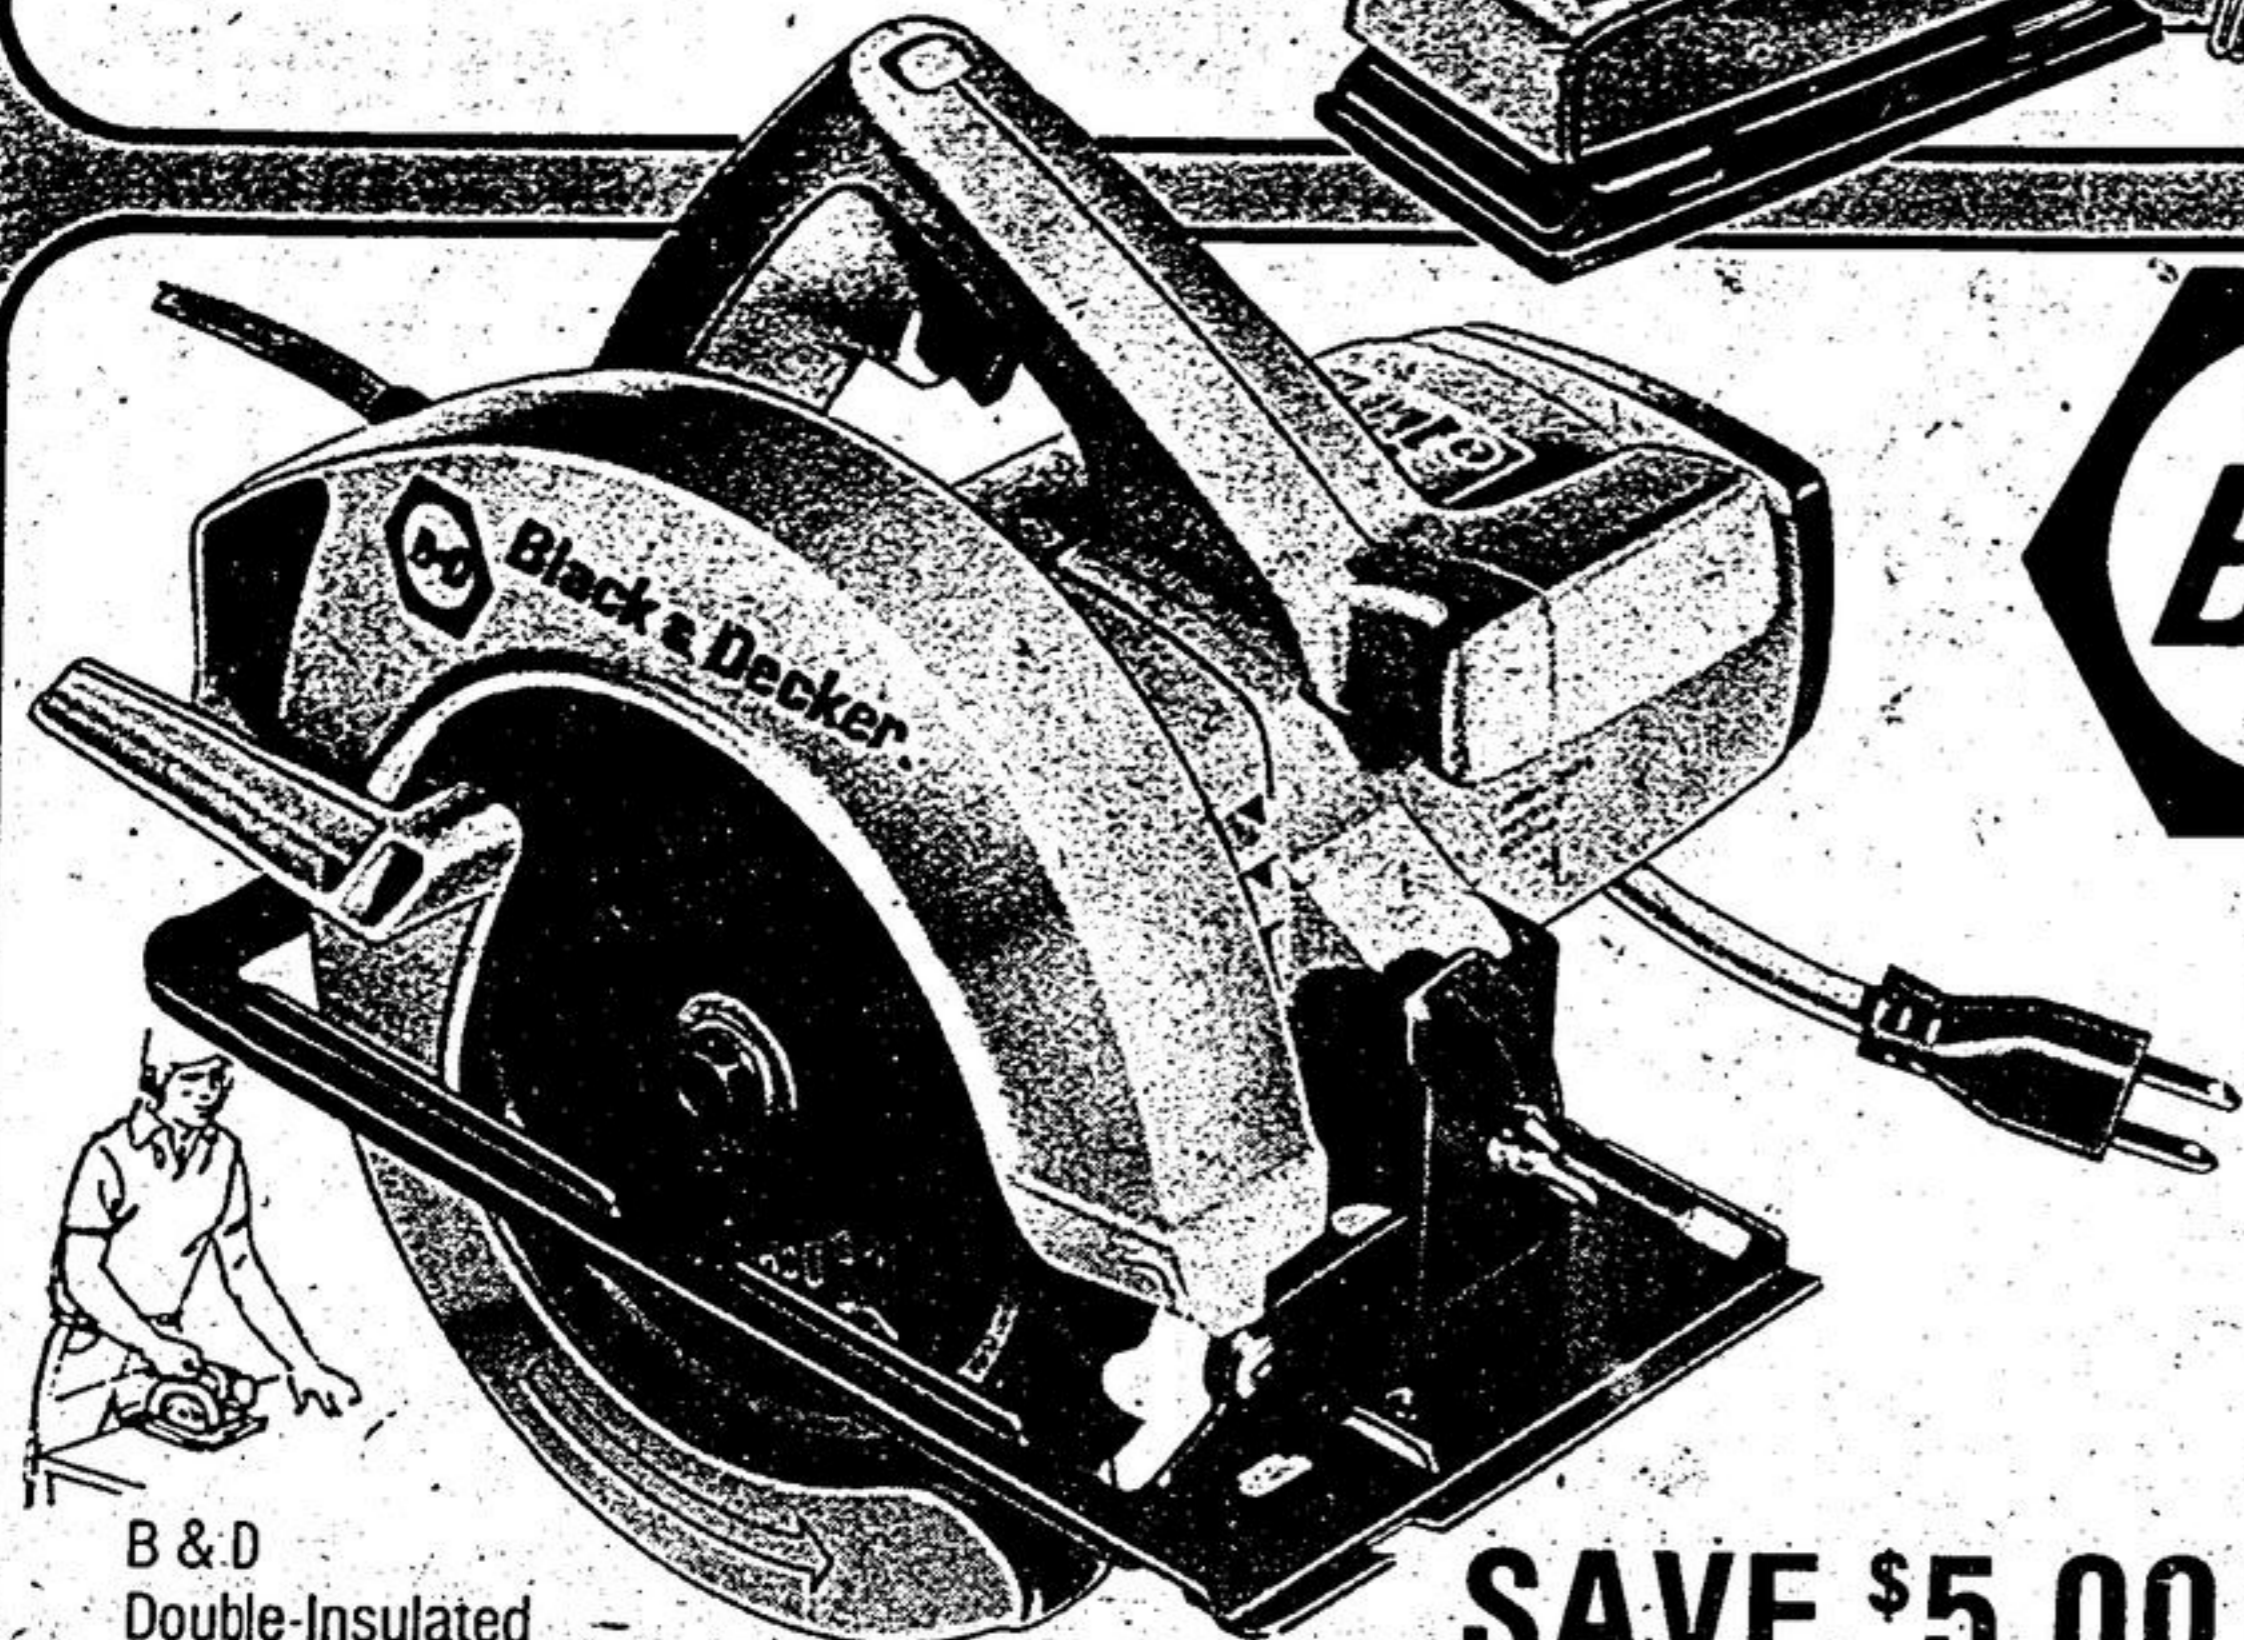

2688
Regular \$29.95

B & D Double-Insulated

7 1/4" Circular Saw

Model 5738 makes short work of big jobs. Two handle surfaces for positive, steady control. Sturdy steel wraparound shoe. Powerful 9-amp motor, 5300 rpm. Cuts 2-7/16" at 90° and 1 1/2" at 45°. Easy bevel and depth adjustments. 54-8333

SAVE \$5.00

3495
Regular \$39.95

Black & Decker 3/8" Reversible VARIABLE-SPEED DRILL

Limited Time Special Offer!

1988

Gear Chuck with Key

Double Reduction for extra torque

Variable Speed Control Switch

Use as a drill or screwdriver

B & D model 7140 brings powerful assistance to workshop and budget. Reliable 2.4-amp motor generates up to 1000-rpm. Balanced plastic/metal body features sliding reverse switch located on back of handle. 99-3350

WEN Fast-Start Electric 14" CHAIN SAW

Special low price **4788**

- Power and Capacity
- Handy pruning • Easy felling • Zips firewood

Super 11-amp motor generates 2-hp, 5200 rpm. Plugs into any 120V AC outlet without adapters. Cutter bar reverses for longer life. Double insulated housing. 99-3383