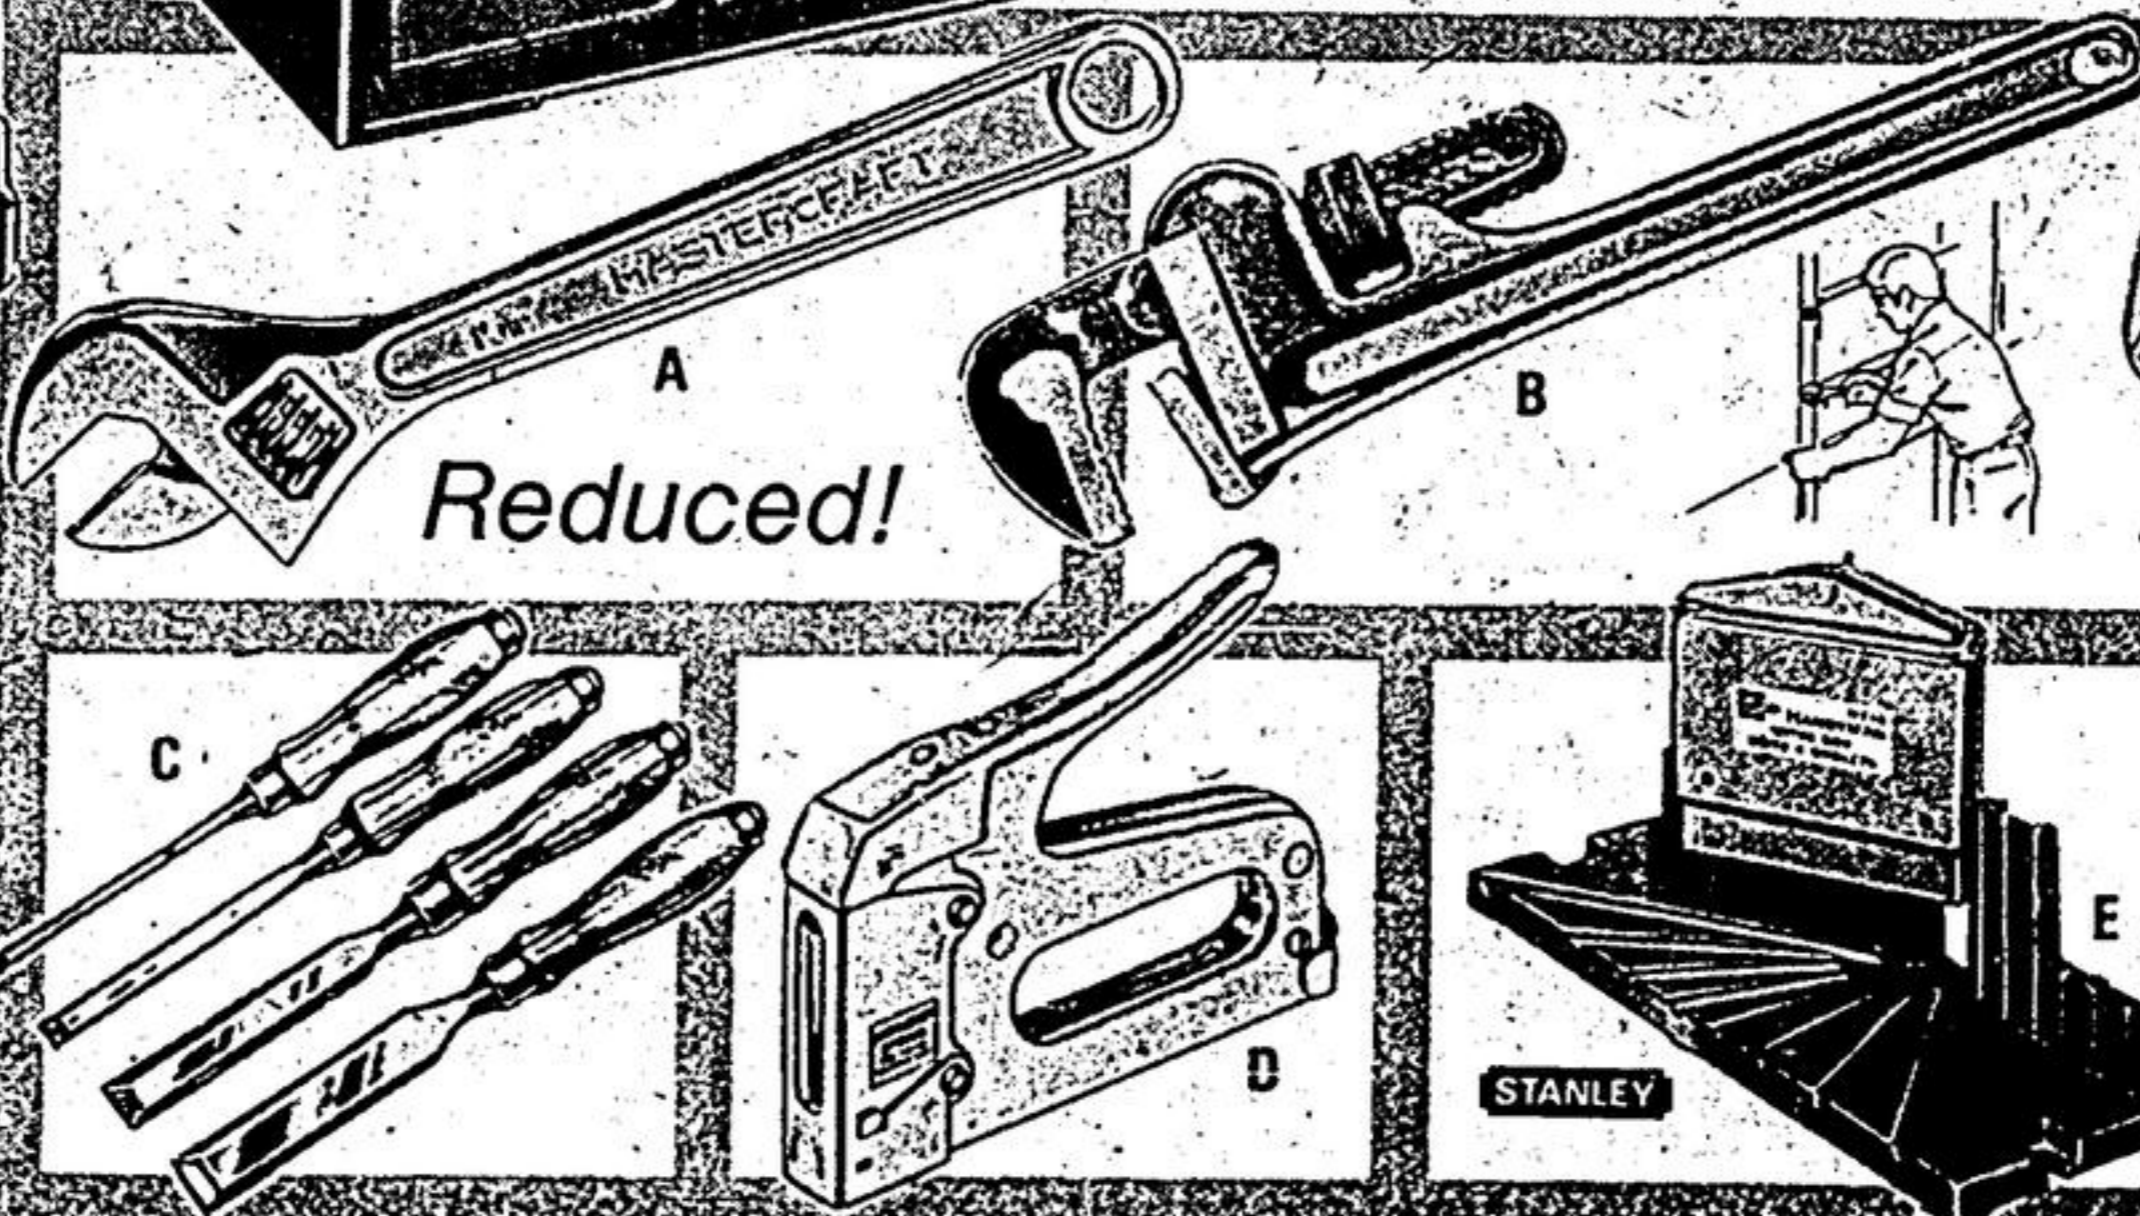

Husky Square-Drive 22-PC SOCKET SET

Available in SAE or Metric sizes

2995
Regular \$36.95

Reversible ratchet; 13/16" spark-plug socket; 3/8-1/2" reducing adapter; 3 & 6" extensions & spinner. SAE: Four 6-point 3/8" sockets (3/8 - 9/16"); five 12-point 3/8" sockets (3/8 - 1/2"); six 6-point 1/2" sockets (3/16 - 11/32"). Metric: six 6-point 1/2" sockets (4 - 8mm); nine 6-point 3/8" sockets (9 - 19mm). 58-9160X