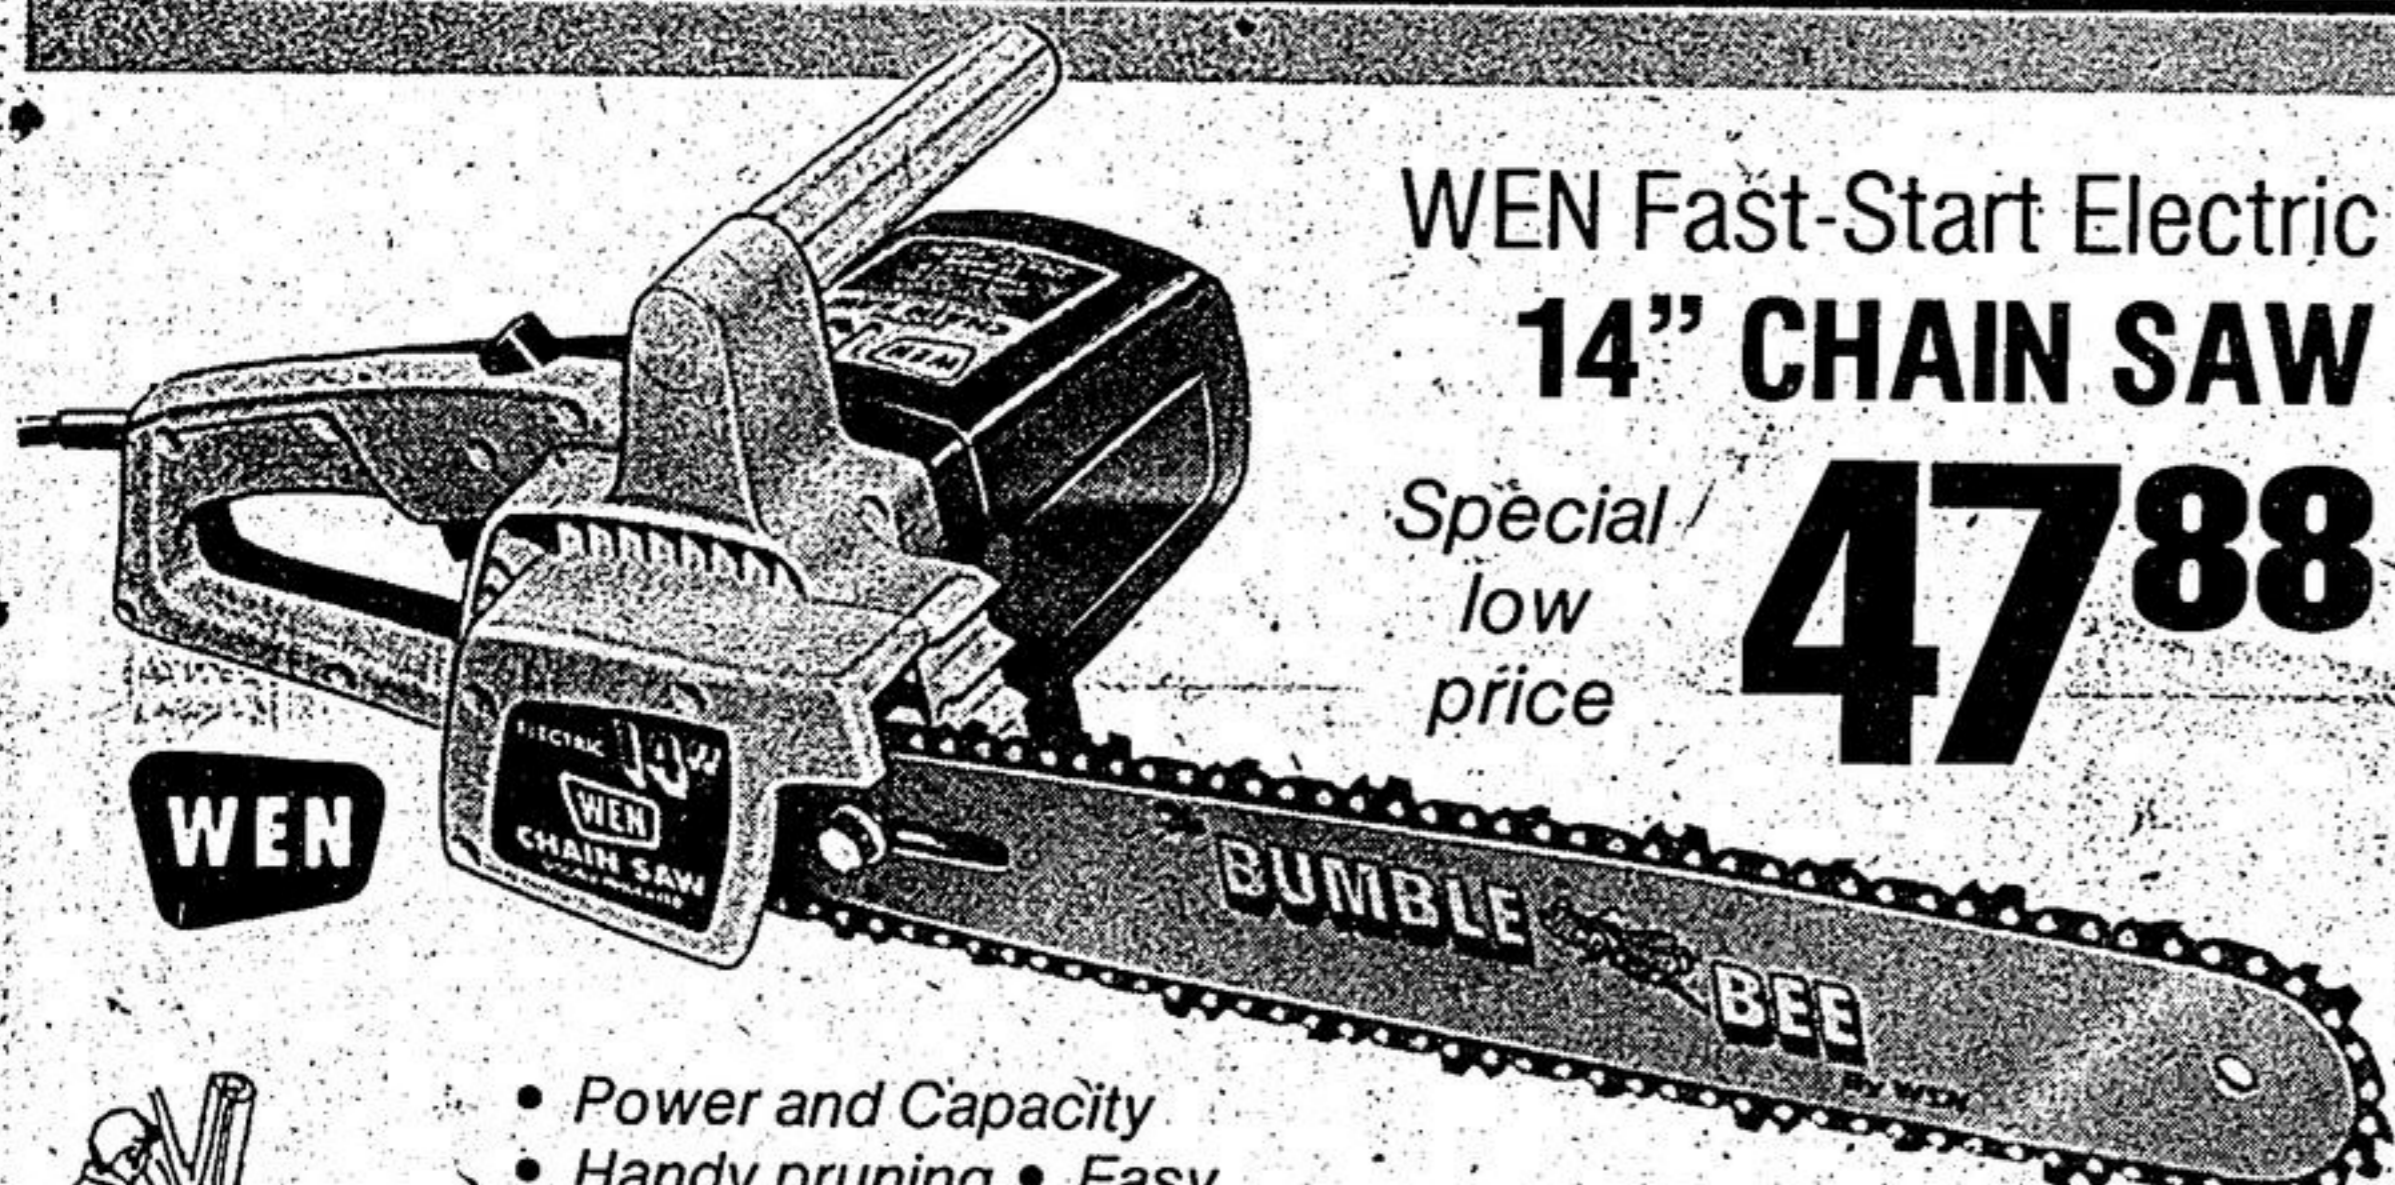

2688
Regular \$29.95

B & D Double-Insulated

7 1/4" Circular Saw

Model 5738 makes short work of big jobs. Two handle surfaces for positive, steady control. Sturdy steel wraparound shoe. Powerful 9-amp motor, 5300 rpm. Cuts 2-7/16" at 90° and 1 1/2" at 45°. Easy bevel and depth adjustments. 54-8333

SAVE \$5.00

3495
Regular \$39.95

Black & Decker 3/8" Reversible VARIABLE-SPEED DRILL

Limited Time Special Offer!

1988

Gear Chuck with Key

Double Reduction for extra torque

Variable Speed Control Switch

Use as a drill or screwdriver

B & D model 7140 brings powerful assistance to workshop and budget. Reliable 2.4-amp motor generates up to 1000-rpm. Balanced plastic/metal body features sliding reverse switch located on back of handle. 99-3350

WEN Fast-Start Electric 14" CHAIN SAW

Special low price **4788**

- Power and Capacity
- Handy pruning • Easy felling • Zips firewood

Super 11-amp motor generates 2-hp, 5200 rpm. Plugs into any 120V AC outlet without adapters. Cutter bar reverses for longer life. Double insulated housing. 99-3383