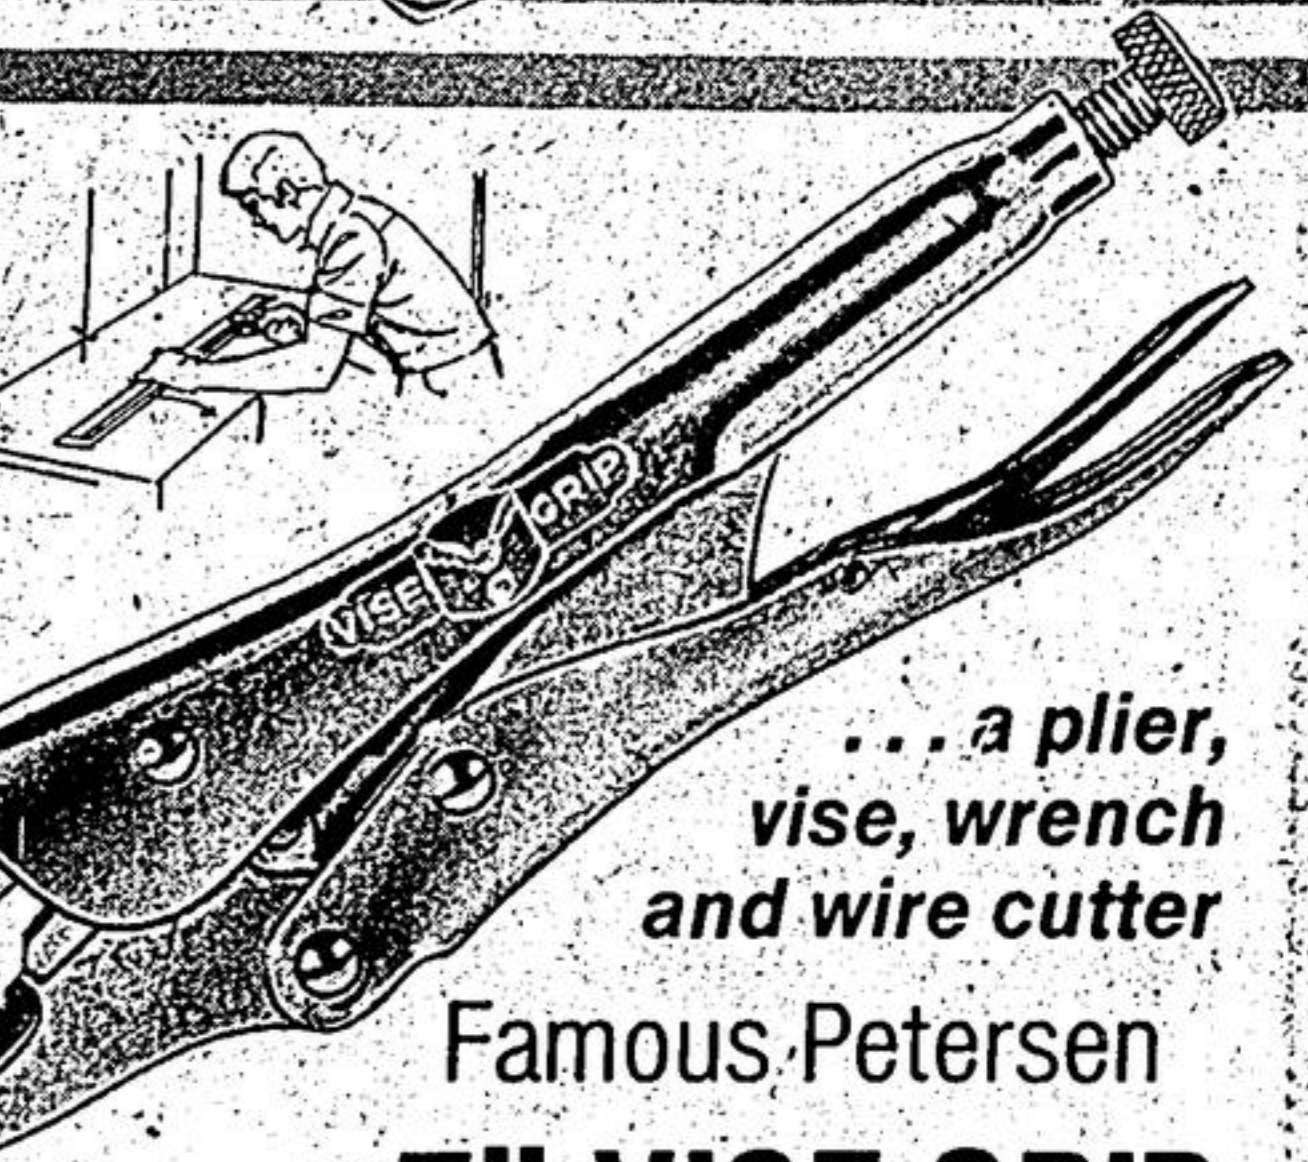

Fuller 5-in-1 SCREWDRIVER SET

Easy-grip plastic handle houses 1 Phillips, 2 slot type & 2 Robertson type interchangeable bits. Abt. 7" overall. For apartment or home use. 57-3510

99c
Regular $1.75