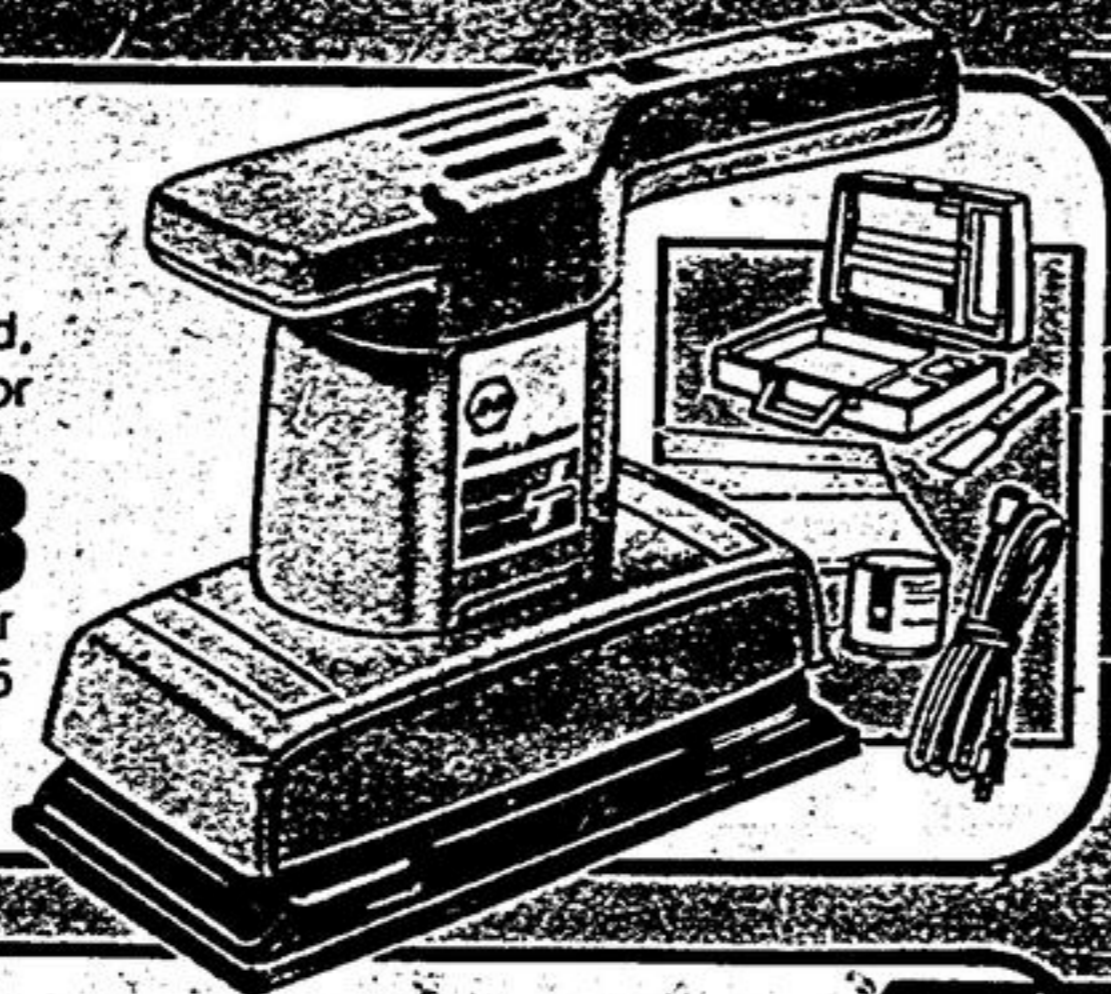

B & D Sander/Polisher Kit

Start with model #7433-04 for a fine finish on wood, metal or plastic. Quality ball-bearing 1.6-amp motor with extra-fast 10,000 opm for smooth material removal. With polishing pad, sanding sheet, spatula, wood filler, custom case. 54-7221

2688
Regular \$29.95

B & D Double-Insulated

7 1/4" Circular Saw

Model 5738 makes short work of big jobs. Two handle surfaces for positive, steady control. Sturdy steel wraparound shoe. Powerful 9-amp motor, 5300 rpm. Cuts 2-7/16" at 90° and 1 1/2" at 45°. Easy bevel and depth adjustments. 54-8333

SAVE \$5.00

3495
Regular \$39.95

Black & Decker 3/8" Reversible VARIABLE-SPEED DRILL

Limited Time Special Offer!

1988

Gear Chuck with Key

Double Reduction for extra torque

Variable Speed Control Switch

Use as a drill or screwdriver

B & D model 7140 brings powerful assistance to workshop and budget. Reliable 2.4-amp motor generates up to 1000-rpm. Balanced plastic/metal body features sliding reverse switch located on back of handle. 99-3350