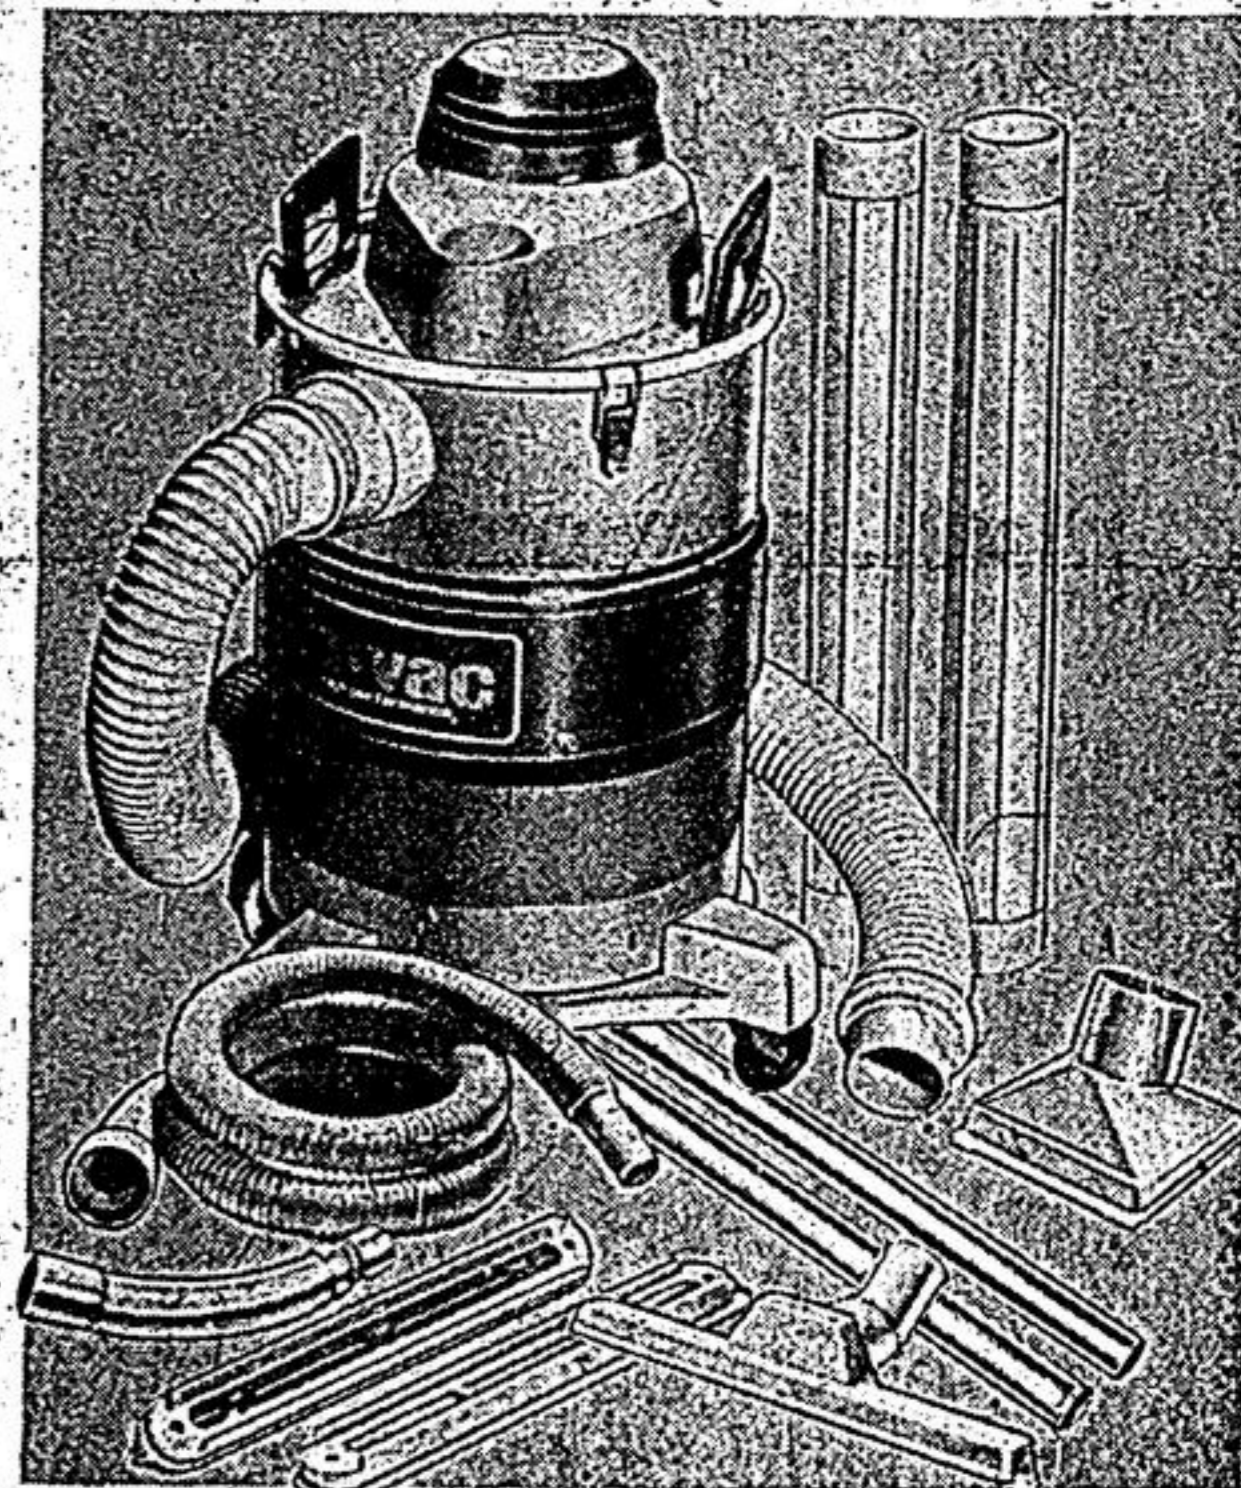

B & D Sander/Polisher Kit

Start with model #7433-04 for a fine finish on wood, metal or plastic. Quality ball-bearing 1.6-amp motor with extra-fast 10,000 opm for smooth material removal. With polishing pad, sanding sheet, spatula, wood filler, custom case. 54-7221

2688
Regular $29.95

B & D Double-Insulated

7 1/4" Circular Saw

Model 5738 makes short work of big jobs. Two handle surfaces for positive, steady control. Sturdy steel wraparound shoe. Powerful 9-amp motor, 5300 rpm. Cuts 2-7/16" at 90° and 1 1/2" at 45°. Easy bevel and depth adjustments. 54-8333

SAVE $5.00

3495
Regular $39.95

Black & Decker 3/8" Reversible VARIABLE-SPEED DRILL

Limited Time Special Offer!

1988

Gear Chuck with Key

Double Reduction for extra torque

Variable Speed Control Switch

Use as a drill or screwdriver

B & D model 7140 brings powerful assistance to workshop and budget. Reliable 2.4-amp motor generates up to 1000-rpm. Balanced plastic/metal body features sliding reverse switch located on back of handle. 99-3350

WEN Fast-Start Electric 14" CHAIN SAW

Special low price **4788**

- Power and Capacity
- Handy pruning • Easy felling • Zips firewood

Super 11-amp motor generates 2-hp, 5200 rpm. Plugs into any 120V AC outlet without adapters. Cutter bar reverses for longer life. Double insulated housing. 99-3383

High Performance Cleaning WET/DRY SHOP-VAC

• 140 cu ft per minute
• 5-imp Gal **5995** Special Purchase

Ultimate cleaning... indoors or out for home, workshop, garage, patio, car. Includes 1 1/2" x 6' Hose; 14" Master Nozzle; 14" Squeegee Shoe; 14" Rug Shoe; 1 1/2" Metal Extension Wand; Curved Wand with variable-air flow; 4-Wheeled Dolly. 99-3272

15-Drawer Utility Cabinet

Keep it together and save **399** Regular $5.59