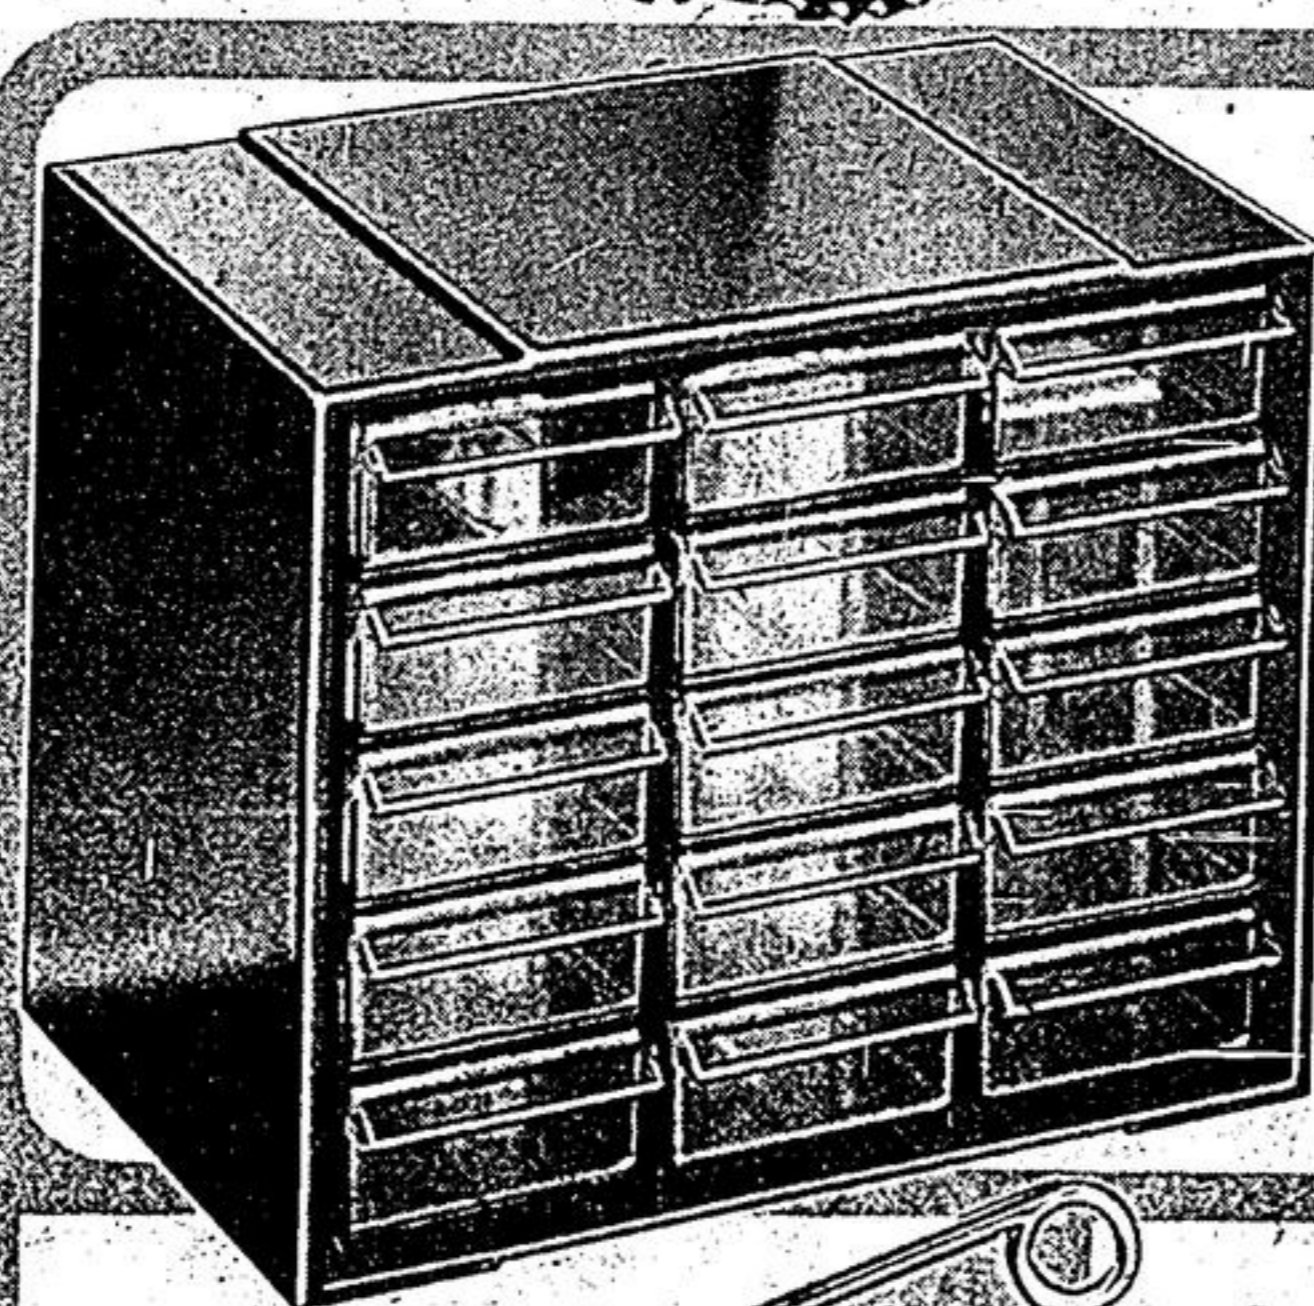

15-Drawer Utility Cabinet

Keep it together and save **399** Regular $5.59

Sturdy plastic unit stores sewing room and workshop nick-nacks. See through drawers with labels. About 7 1/2" x 9 1/4" x 6 1/4". 58-1006

Husky Square-Drive 22-PC SOCKET SET

Available in SAE or Metric sizes

2995
Regular $36.95

Reversible ratchet; 13/16" spark-plug socket; 3/8-1/2" reducing adapter; 3 & 6" extensions & spinner. SAE: Four 6-point 3/8" sockets (3/8 - 9/16"); five 12-point 3/8" sockets (3/8 - 1/2"); six 6-point 1/2" sockets (3/16 - 11/32"). Metric: six 6-point 1/2" sockets (4 - 8mm); nine 6-point 3/8" sockets (9 - 19mm). 58-9160X