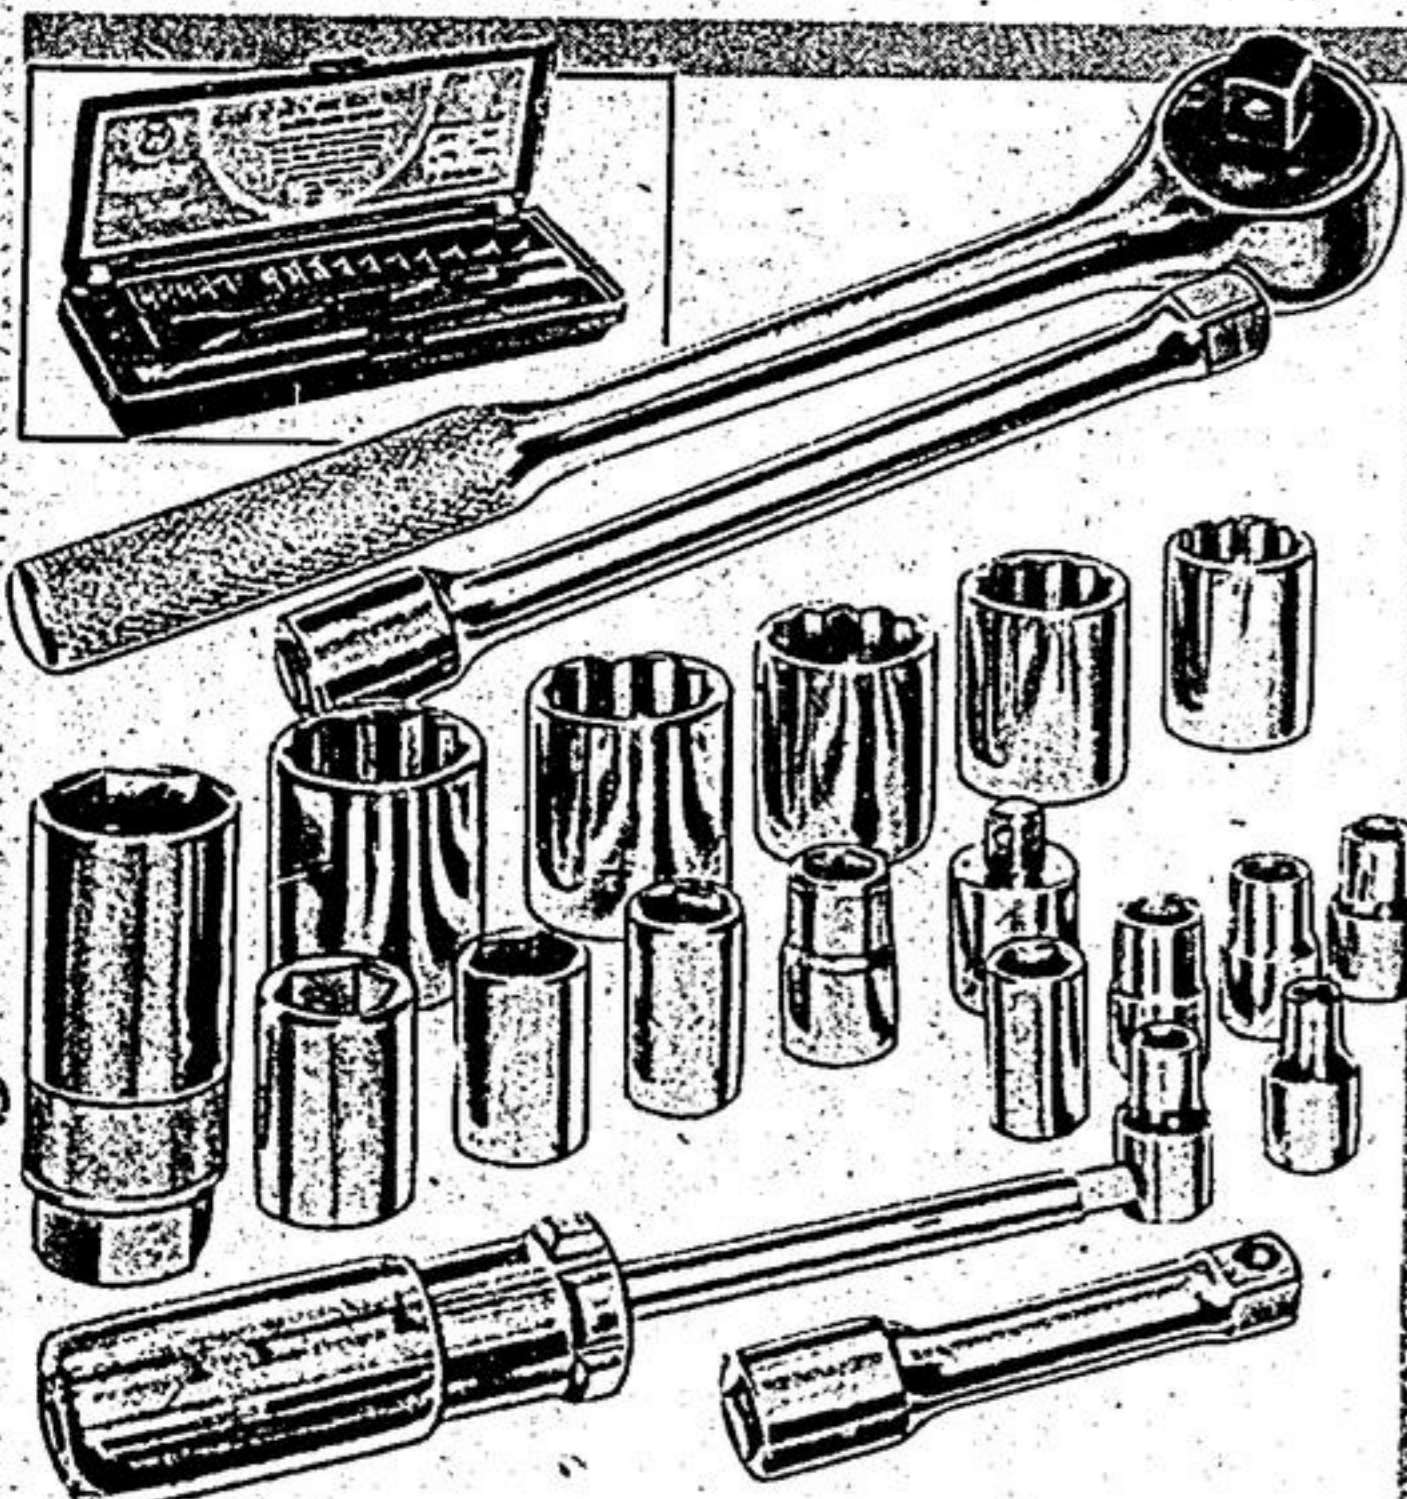

15-Drawer Utility Cabinet

Keep it together and save **399** Regular $5.59

Sturdy plastic unit stores sewing room and workshop nick-nacks. See through drawers with labels. About 7 1/2" x 9 1/4" x 6 1/4". 58-1006

Husky Square-Drive 22-PC SOCKET SET

Available in SAE or Metric sizes

2995
Regular $36.95

Reversible ratchet; 13/16" spark-plug socket; 3/8-1/2" reducing adapter; 3 & 6" extensions & spinner. SAE: Four 6-point 3/8" sockets (3/8 - 9/16"); five 12-point 3/8" sockets (3/8 - 1/2"); six 6-point 1/2" sockets (3/16 - 11/32"). Metric: six 6-point 1/2" sockets (4 - 8mm); nine 6-point 3/8" sockets (9 - 19mm). 58-9160X