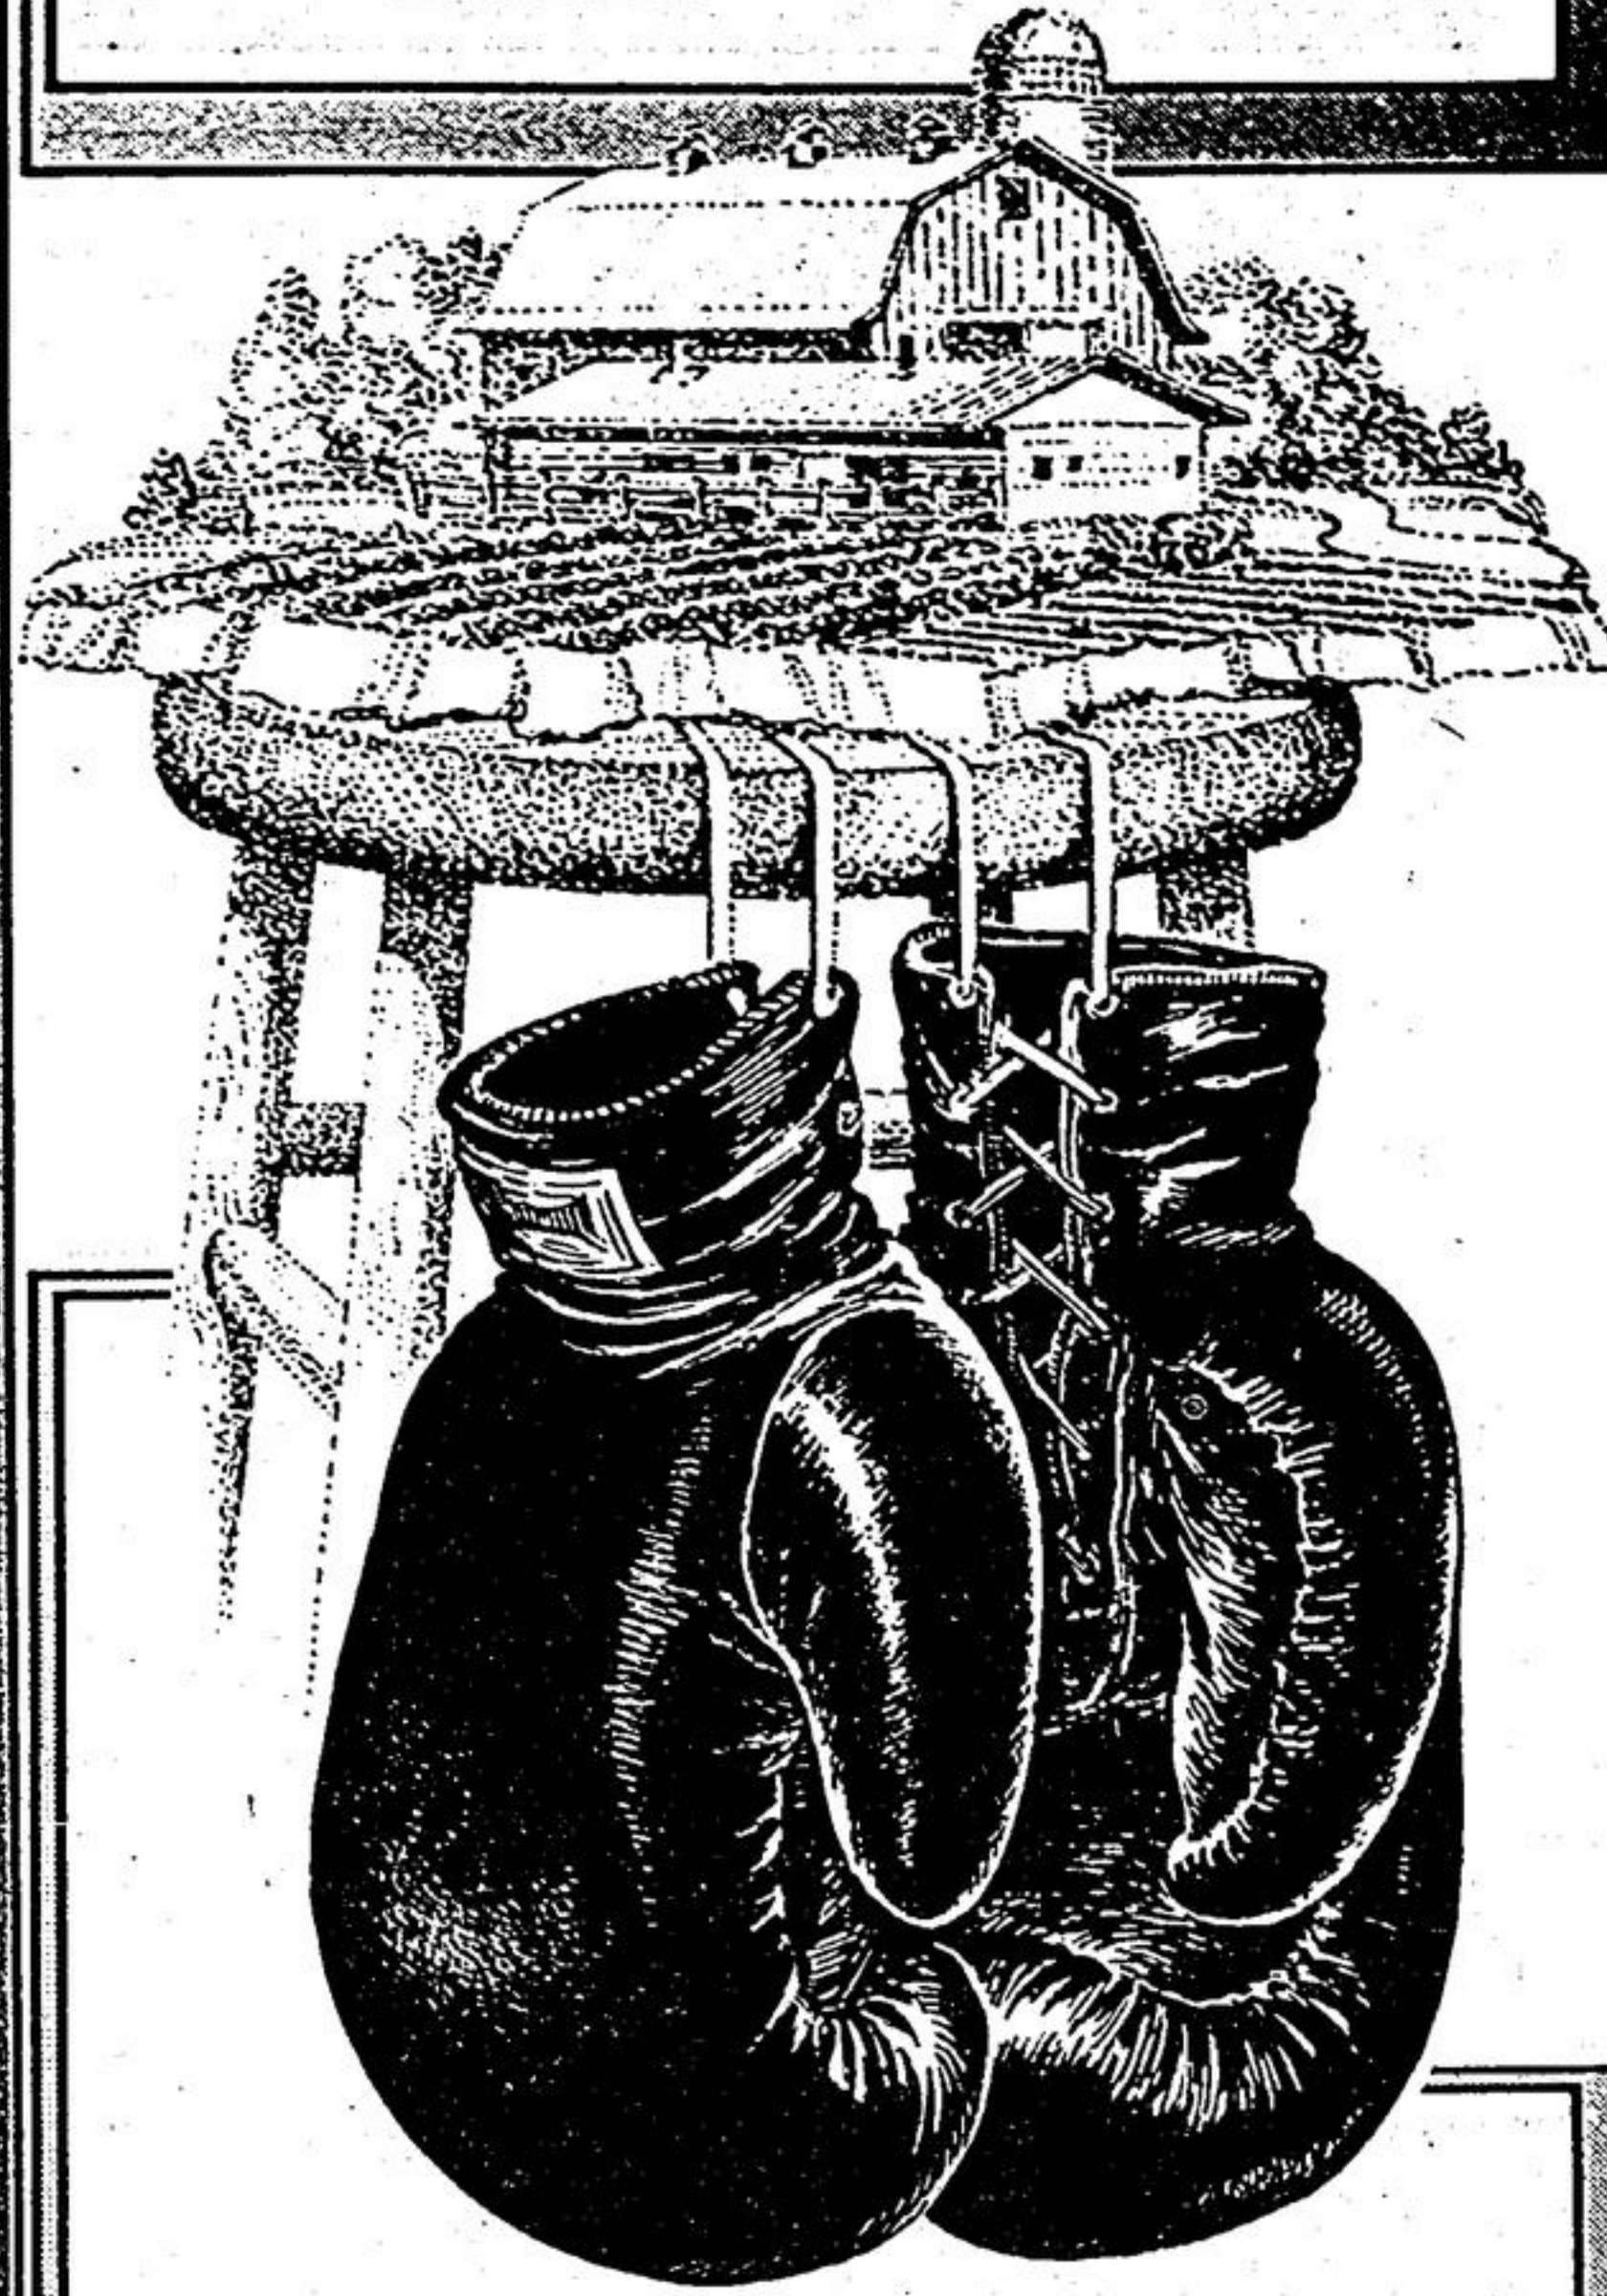

KNOCKOUT HAZARDS FARM SAFELY

You're always a winner, when you take farm safety seriously. Practice it in every aspect of your business.

STOUFFVILLE CO-OPERATIVE ASSN

47 EDWARD ST. STOUFFVILLE

••• 640-1550 •••

COMPLETE LINE OF:...

- ★ FEED ★ HARDWARE ★ FARM SUPPLIES
- ★ PETROLEUM PRODUCTS ★ WORK CLOTHING
- ★ SEED ★ FERTILIZER ★ FENCING
- ★ AGRICULTURAL CHEMICALS ★ PURINA CO-OP
- ★ ANIMAL REMEDIES ★ FREE DELIVERY SERVICE

ALLIS-CHALMERS

The Beautiful Difference
In Lawn and Garden Tractors