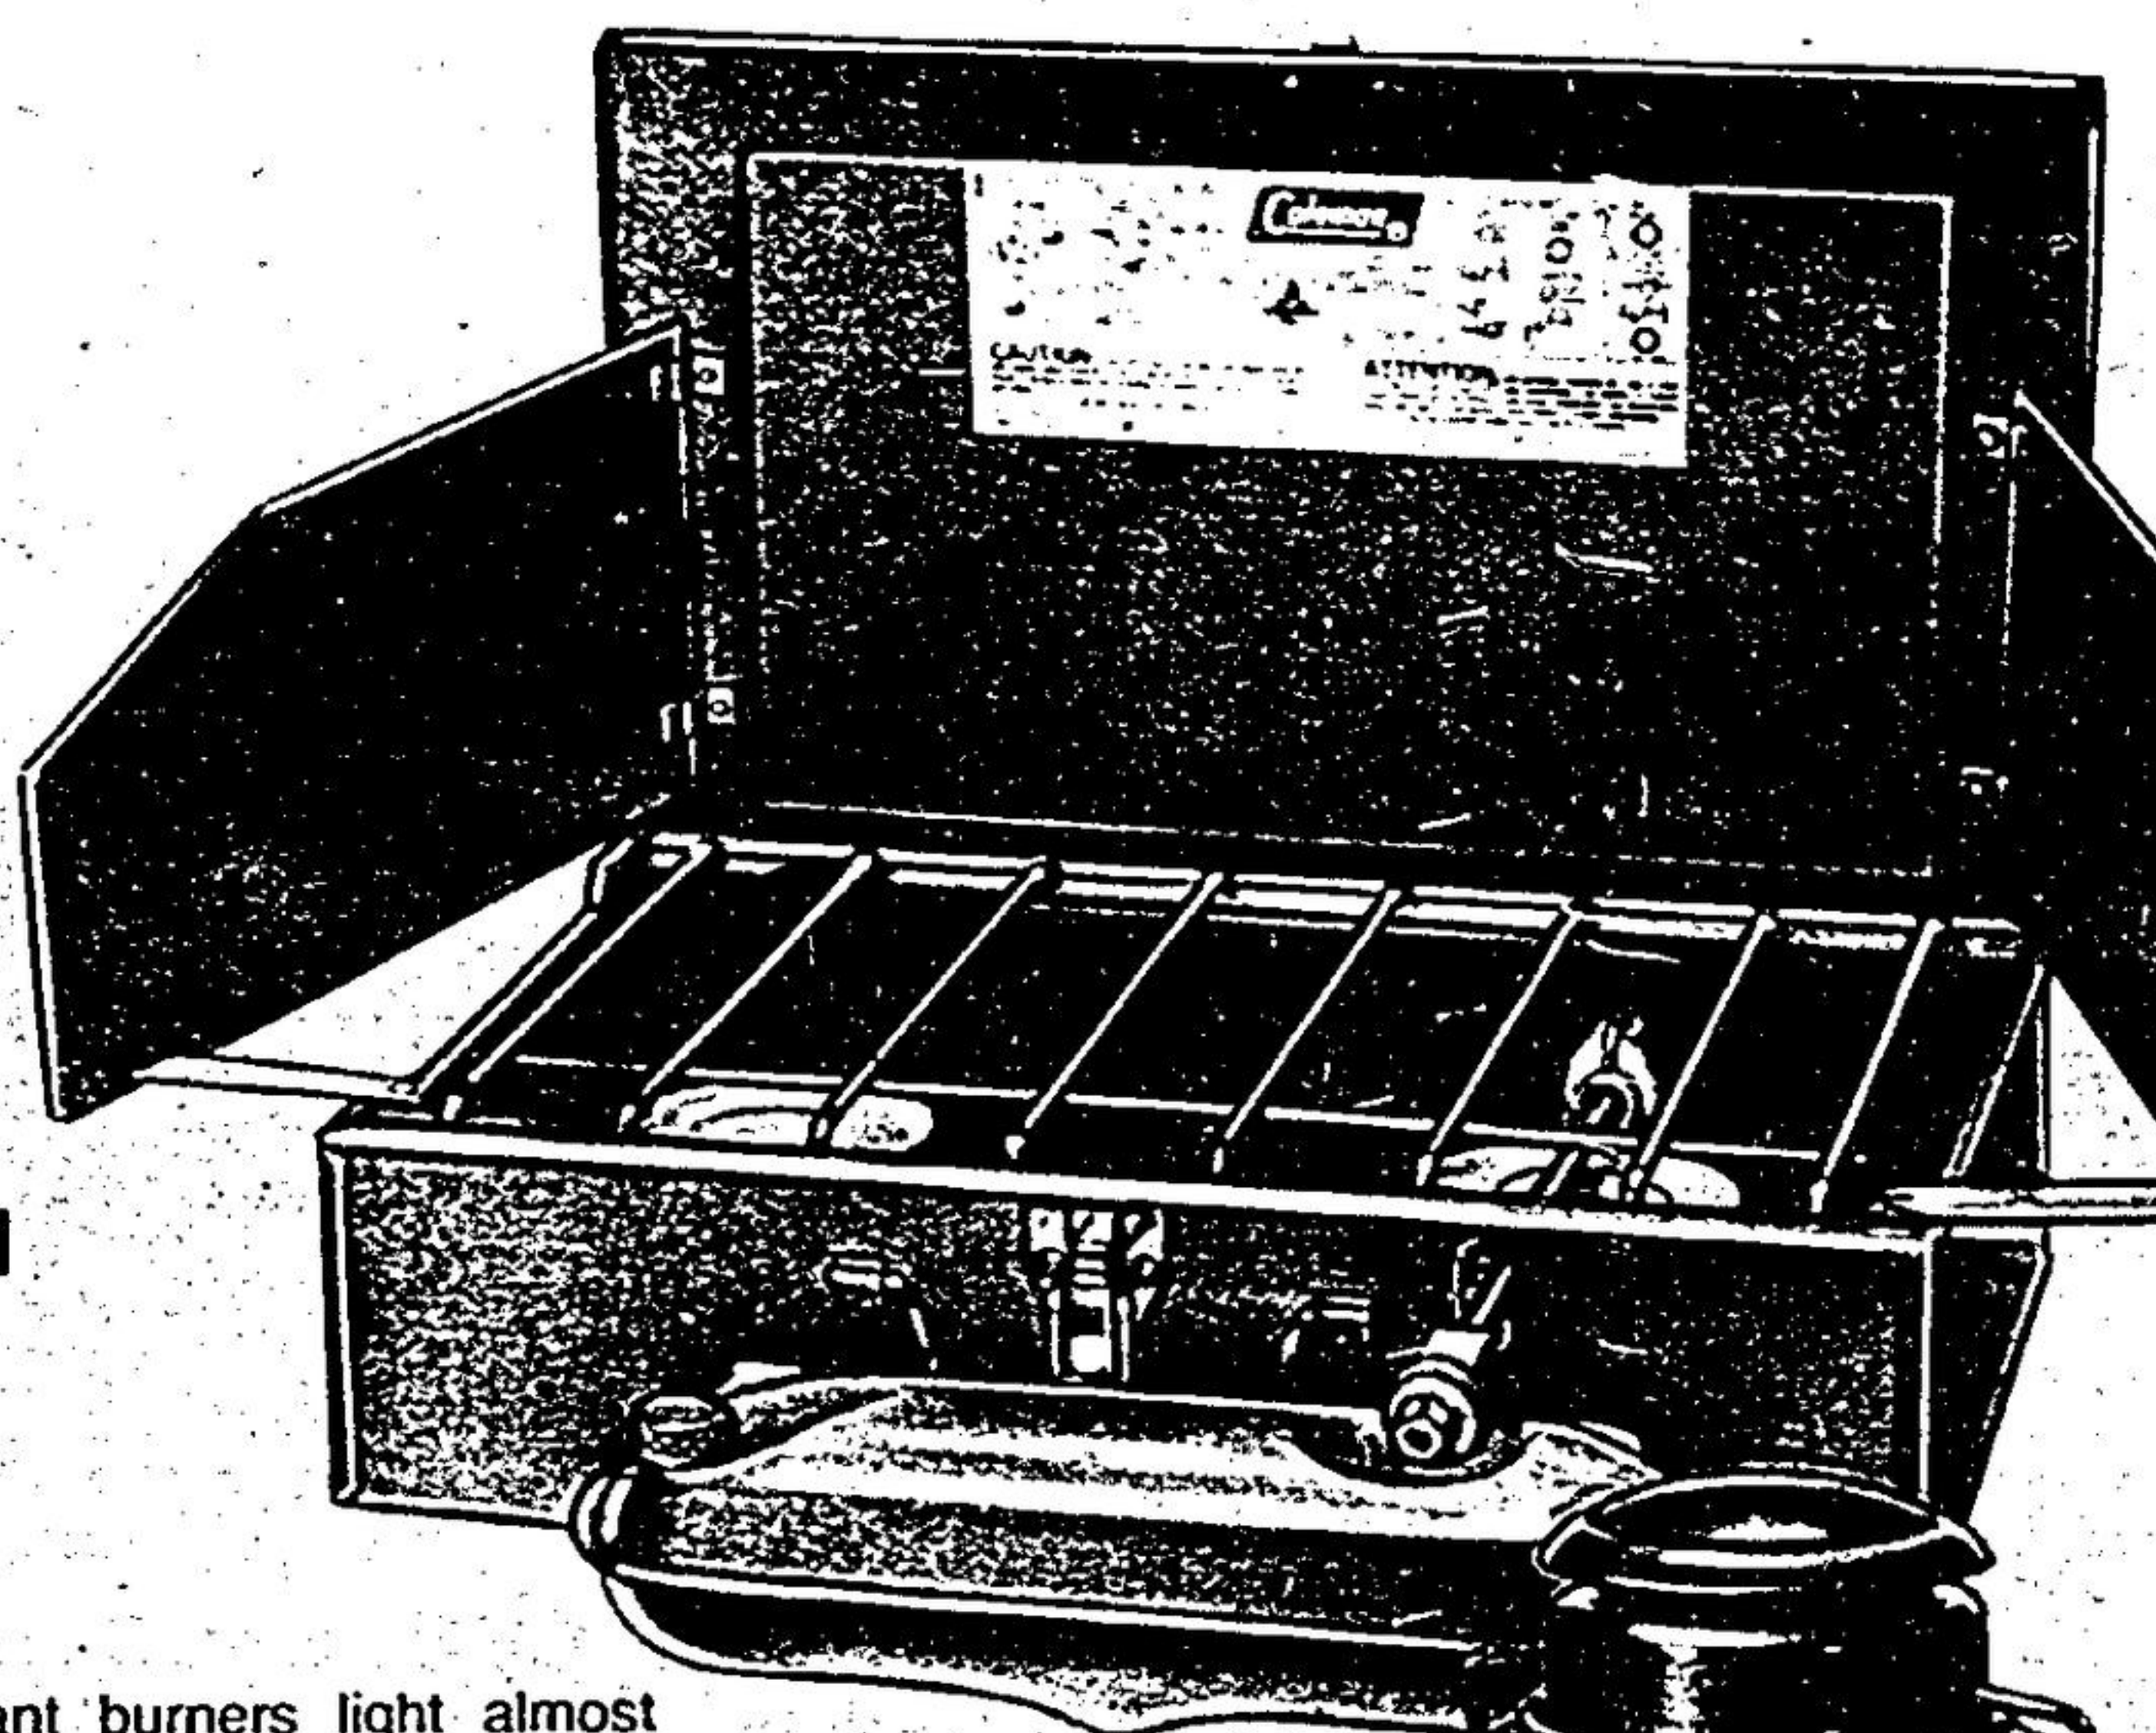

Coleman

Easi-Lite Tourist Stove

25⁴⁴

Holiday
Value

Value-packed! 2 self-cleaning, rust-resistant burners light almost instantly. Pivot hinges steel grate. Easi-clip wind baffle supports. Leak-proof fuel tank holds 32 ozs Mor Heat fuel or naphtha gasoline. Strong steel housing. 76-2043

Coleman Easi-Lite Lantern

21⁹⁹

Easi-Lite model brightens up to a 100 ft area. Ideal for camping or emergency light. Burns Mor-Heat fuel or naphtha gasoline. Fuel capacity—22 ozs. Burning time—7 to 9 hours. Corrosion-resistant aluminized steel burner frame. 76-2006