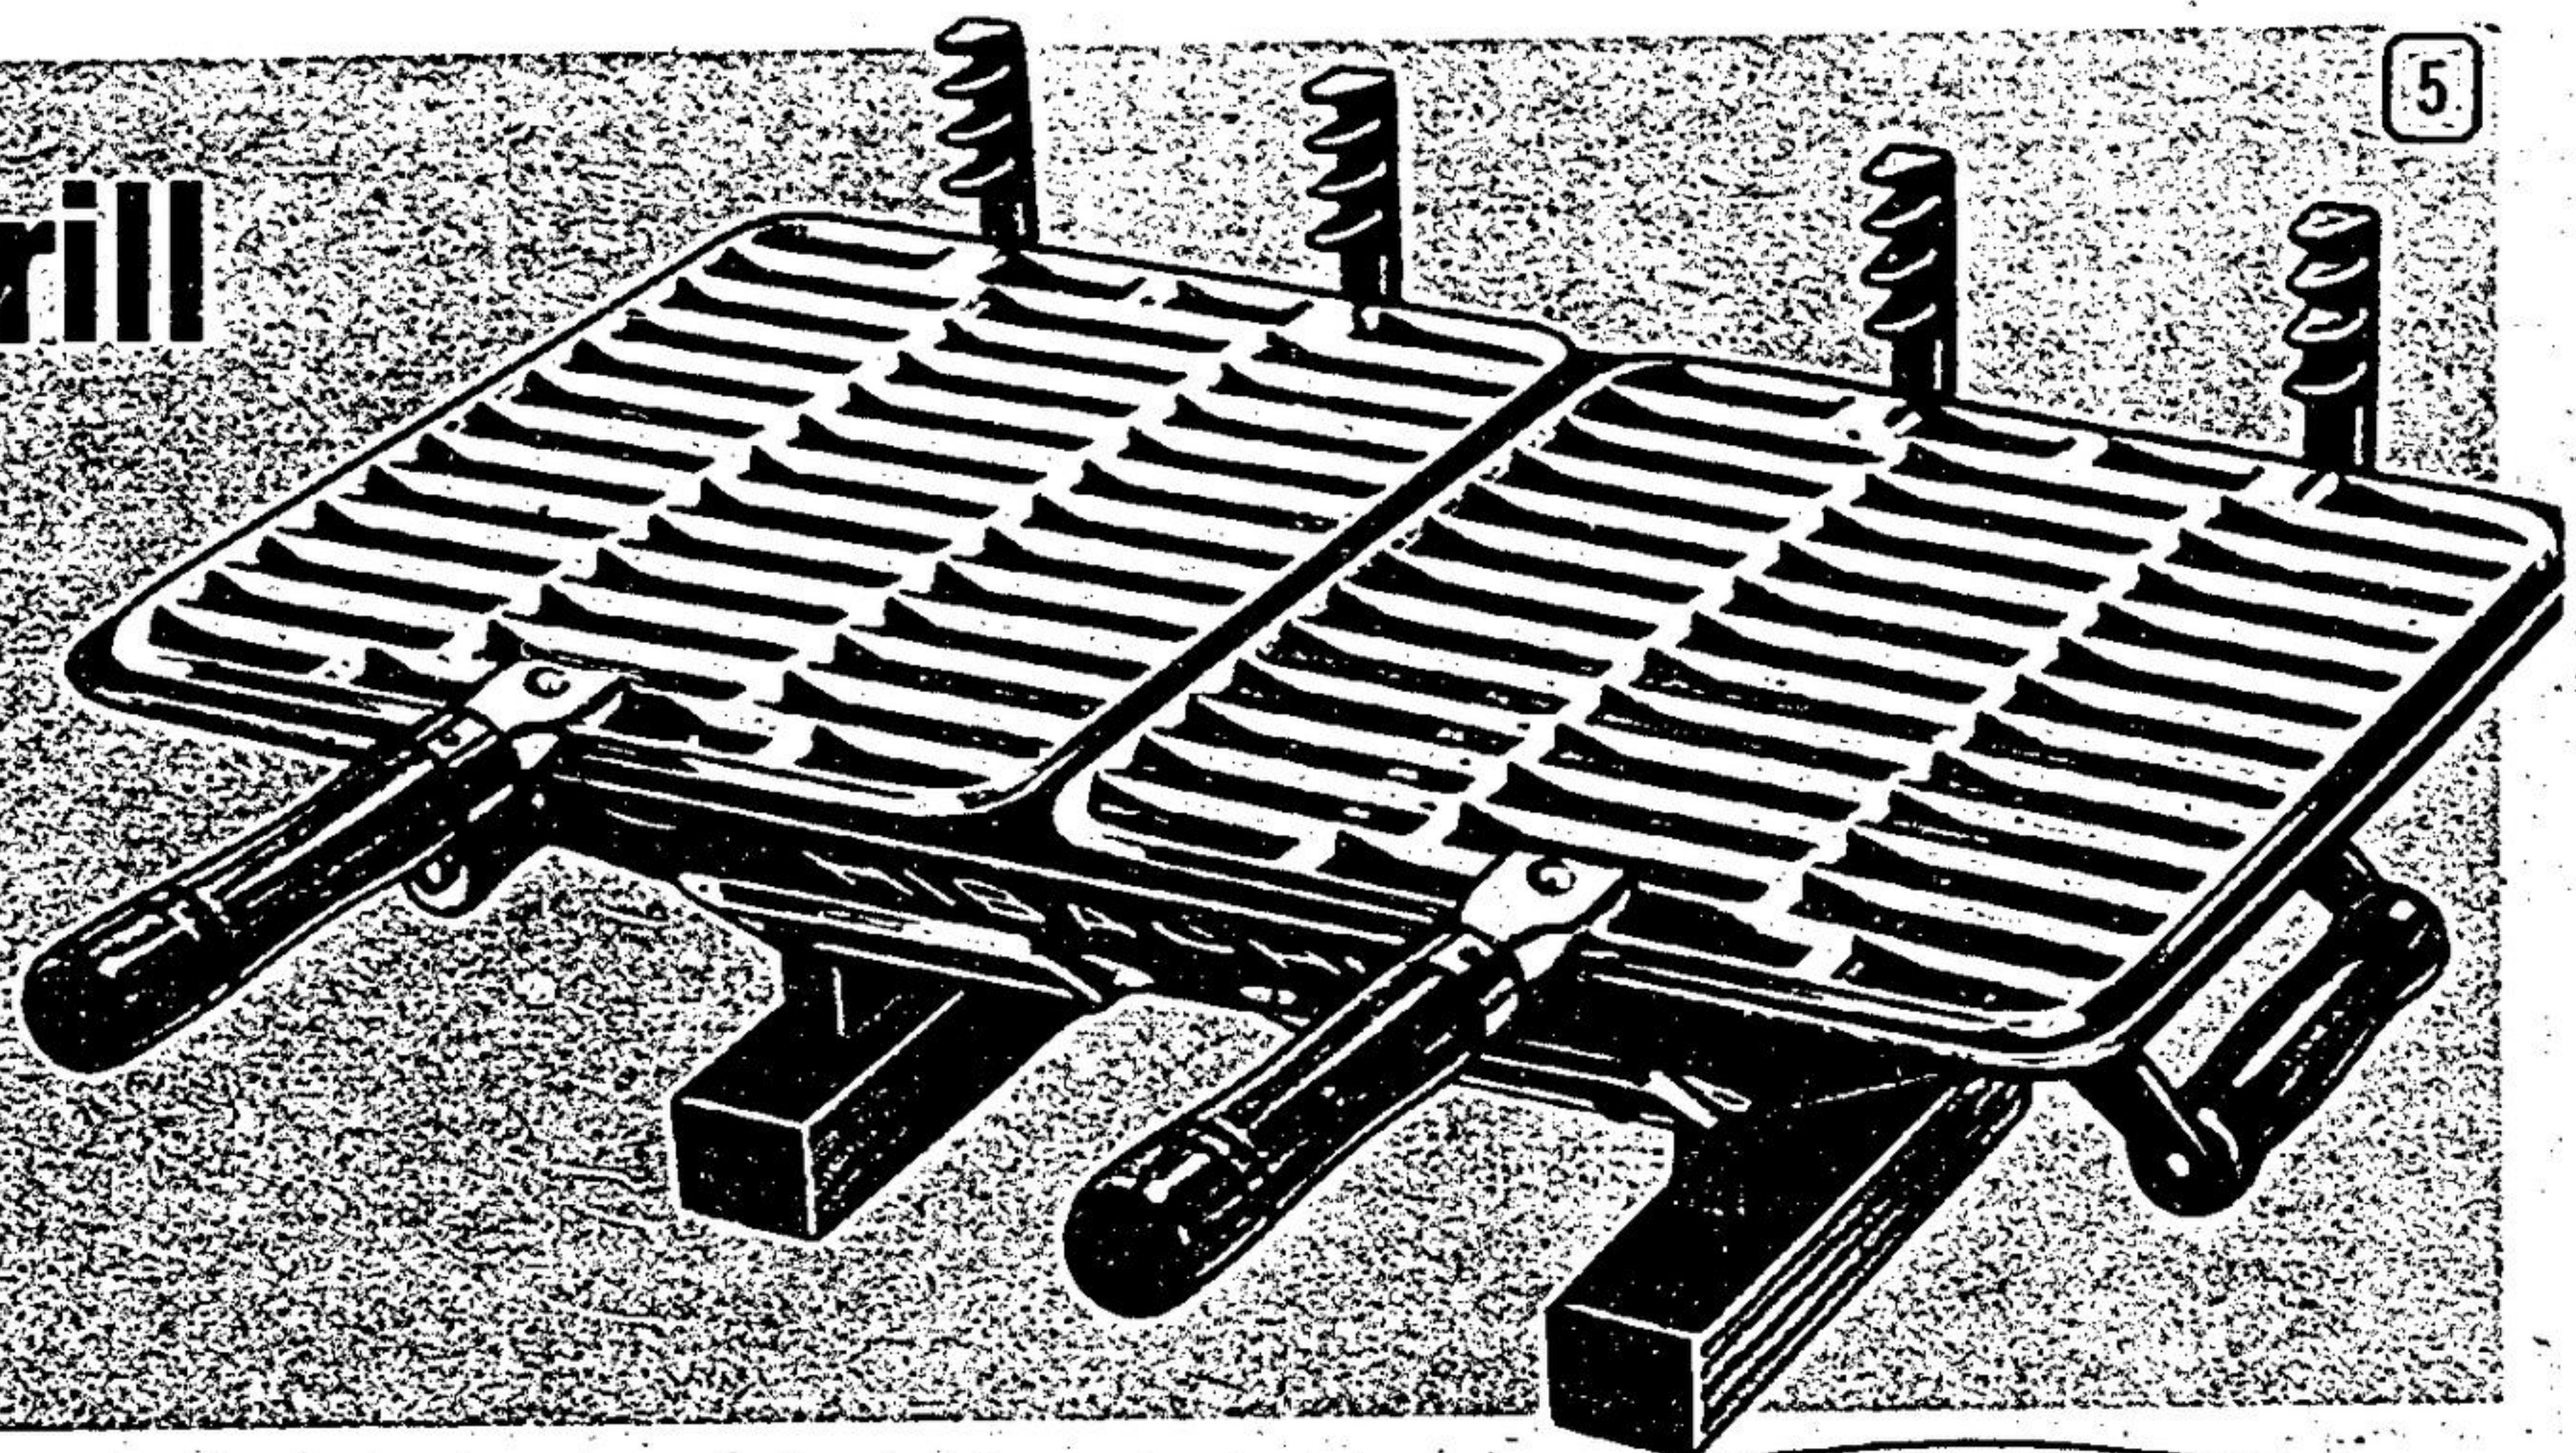

Economical Double-Grill 10 x 17" Hibachi

Features strong, black cast firebox; chrome-plated cast iron grills with heat-resistant wooden handles; 2 draft doors and 4 height adjustments to provide the right cooking distance from coals. Super buy! 85-1031

466

Holiday Value

5